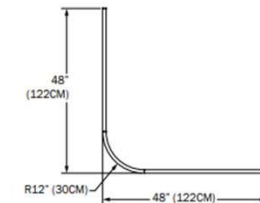

Luna Curva: Standard Sections for Custom Configuration

PLUS CONFIGURATION (P):

12P

24P

36P

48P

SHARP CORNERS (L):

12L

24L

36L

48L

SOFT CORNER CONFIGURATION (SL):

24SL1

30SL2

36SL1

36SL2

48SL1

48SL2