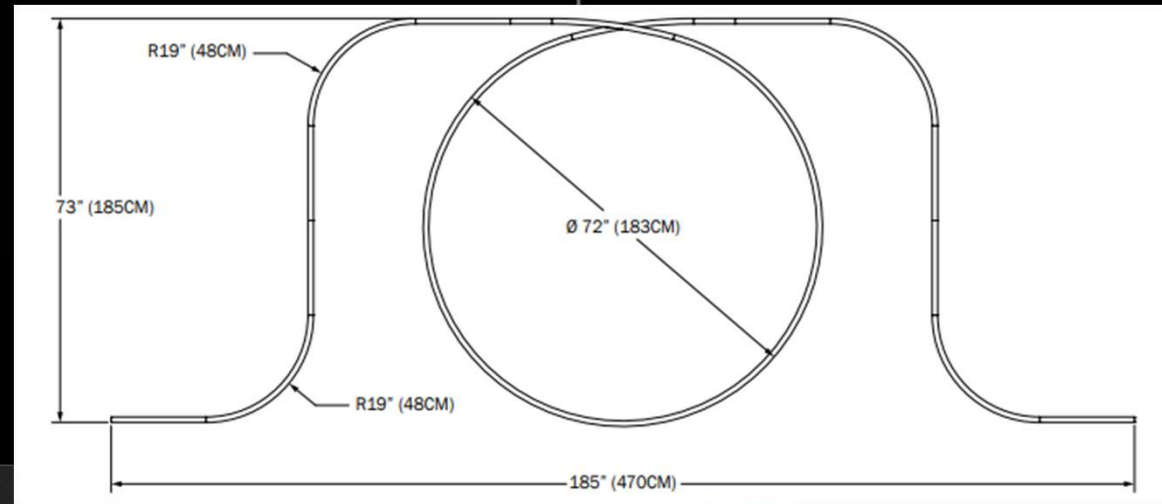

Luna Curva: Standard Configurations

48" diameter

72" diameter

Contact Customer Care for assistance in specifying custom configurations

Luna Curva: Standard Sections for Custom Configuration

CURVED CROSS CONFIGURATION (CC):

- LUMENS D/ID: 7833 / 14883
- WATTAGE D/ID: 85 / 162
- WEIGHT: 20 LBS

48CC

- LUMENS D/ID: 11000 / 20900
- WATTAGE D/ID: 120 / 227
- WEIGHT: 28 LBS

72CC

CURVE SECTION (R):

- LUMENS D/ID: 1208 / 2296
- WATTAGE D/ID: 13 / 25
- WEIGHT: 3 LBS