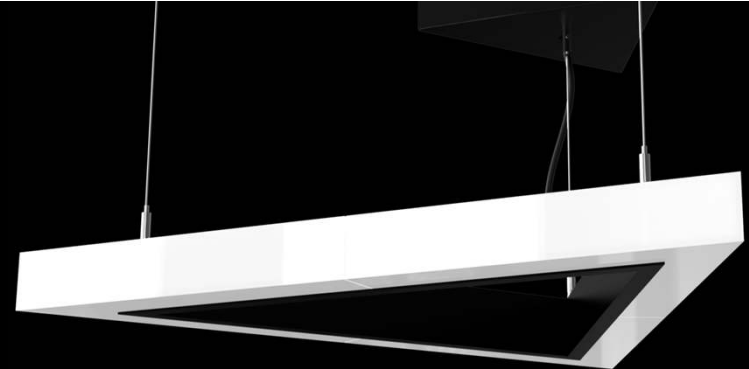

- Standard diameters 2-6'
- Over 1200 lumens/foot
- Profile: 4.3" wide

Entice

Profile:
2.75" H

Fortice

Tolice

- Standard sizes 2-6'
- Over 1200 lumens/foot

TMSLIGHTING

Tolice