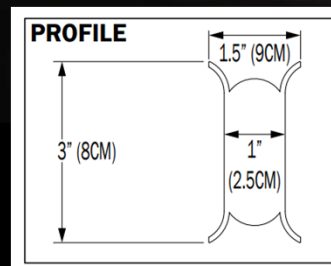

5' – 6' – 7' diameter

Kleos Ring

TMSLIGHTING

Kleos Ring

- Minimalist profile
- 300 lm/ft both direct & indirect
- Single or dual circuit
- 48" and 72" diameters
- Custom sizes and shapes

TMSLIGHTING

Kleos B