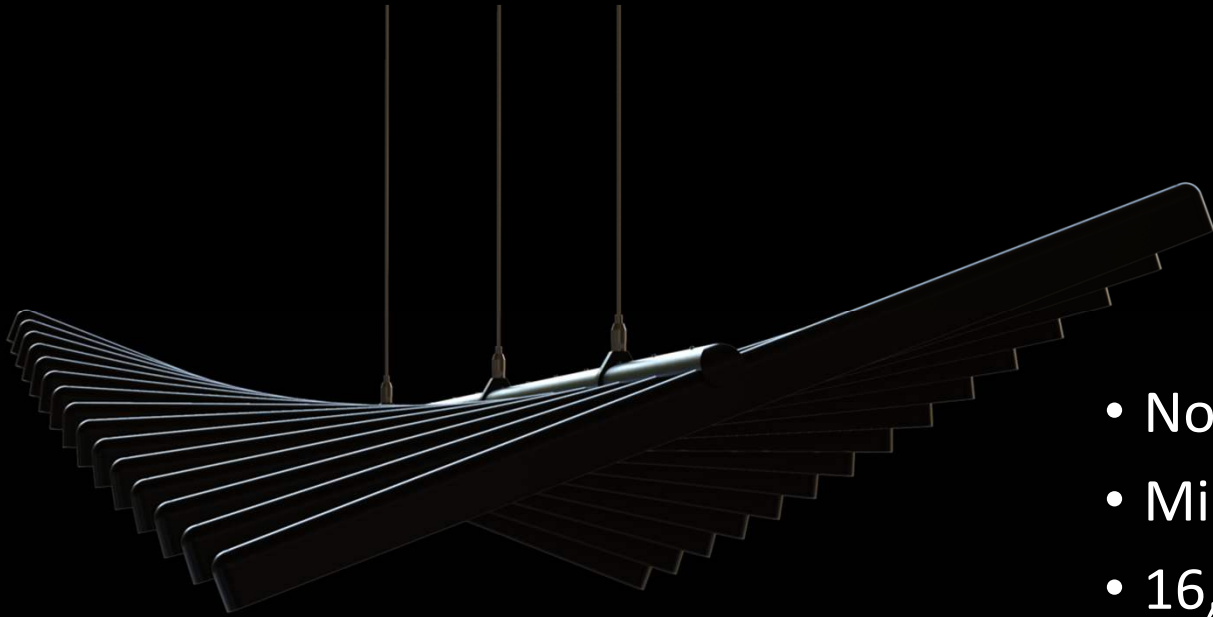

Fibonacci L

- Nominal 6' long x 3' wide
- Minimalist profile
- 16,800 lumens
- 15 field-adjustable spokes
- Power over suspension cables

TMSLIGHTING