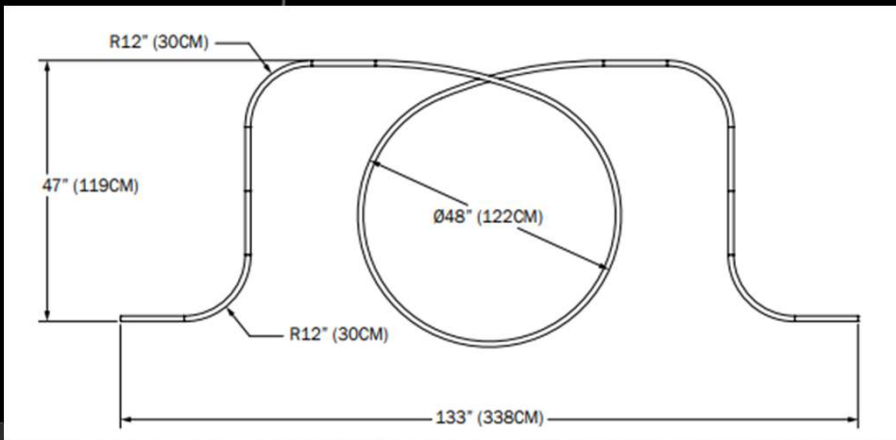

Luna Curva: Standard Configurations

48" diameter

72" diameter

Contact Customer Care for assistance in specifying custom configurations

Luna Curva: Standard Sections for Custom Configuration

CURVED CROSS CONFIGURATION (CC):

- LUMENS D/ID: 7833 / 14883
- WATTAGE D/ID: 85 / 162
- WEIGHT: 20 LBS

48CC

- LUMENS D/ID: 11000 / 20900
- WATTAGE D/ID: 120 / 227
- WEIGHT: 28 LBS

72CC

CURVE SECTION (R):

- LUMENS D/ID: 1208 / 2296
- WATTAGE D/ID: 13 / 25
- WEIGHT: 3 LBS