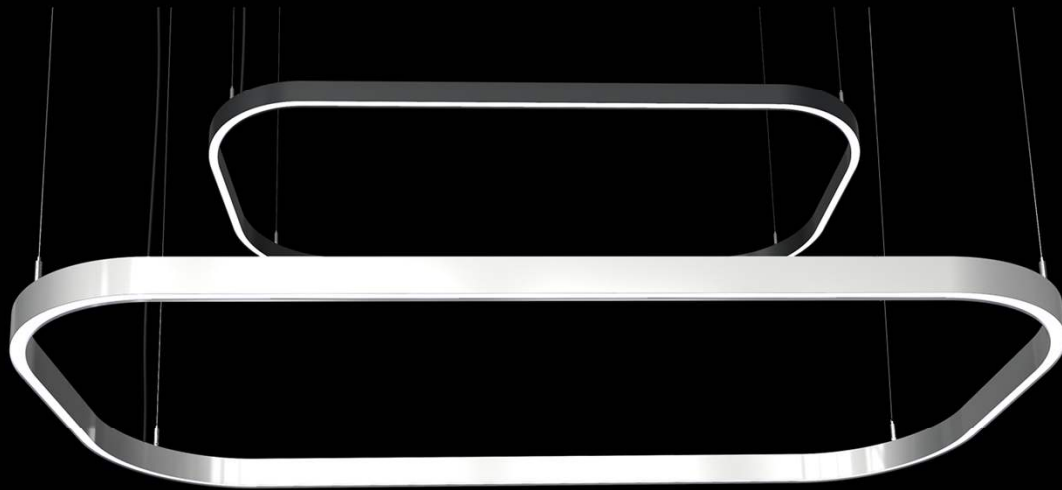

TMSLIGHTING

Shapes & Acoustic

TMSLIGHTING

Luna

Luna Zest

700 lumens/foot direct
550 lumens/foot indirect

Luna

Luna Brio