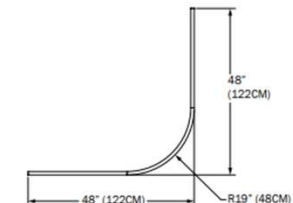

Luna Curva: Standard Sections for Custom Configuration

PLUS CONFIGURATION (P):

12P

24P

36P

48P

SHARP CORNERS (L):

12L

24L

36L

48L

SOFT CORNER CONFIGURATION (SL):

24SL1

30SL2

36SL1

36SL2

48SL1

48SL2