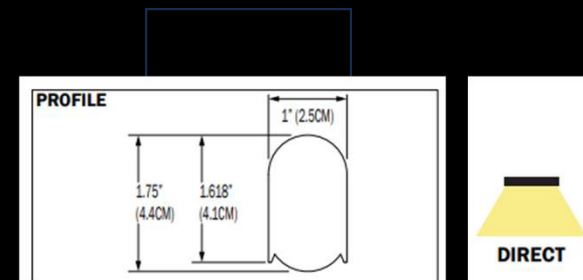

TMSLIGHTING

Fibonacci L

TMSLIGHTING

Fibonacci L

- Nominal 6' long x 3' wide
- Minimalist profile
- 16,800 lumens
- 15 field-adjustable spokes
- Power over suspension cables

TMSLIGHTING

TMSLIGHTING

Fibonacci V