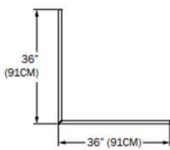

Luna Curva: Standard Sections for Custom Configuration

PLUS CONFIGURATION (P):

12P

24P

36P

48P

SHARP CORNERS (L):

12L

24L

36L

48L

SOFT CORNER CONFIGURATION (SL):

24SL1

30SL2

36SL1

36SL2

48SL1

48SL2