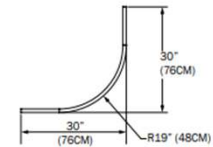

Luna Curva: Standard Sections for Custom Configuration

PLUS CONFIGURATION (P):

12P

24P

36P

48P

SHARP CORNERS (L):

12L

24L

36L

48L

SOFT CORNER CONFIGURATION (SL):

24SL1

30SL2

36SL1

36SL2

48SL1

48SL2