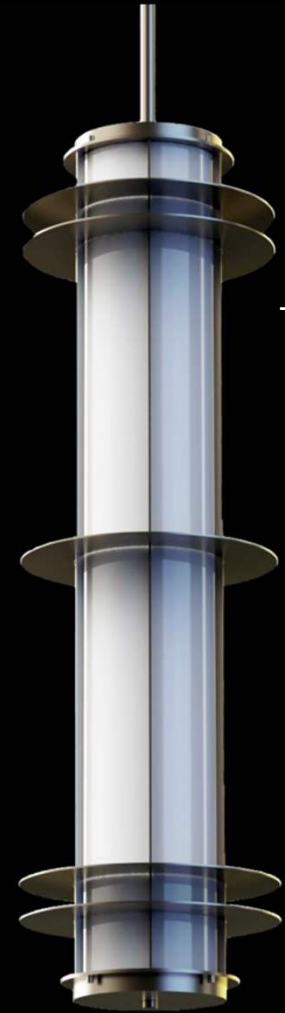

- 12", 18" and 24" diameters
- Unique sculpted aesthetic
- Choose inner and outer colors

TMSLIGHTING

Turm 1

- 16" square x 72" H
- 140W LED
- 35 lb. max

Turm 2

- 36" square x 50" H
- 182W LED
- 90 lb. max

TMSLIGHTING

Contemporary

Decorative Cylinder Pendants

Diamante
32"H

Ezra
40"H

Torre
40"H

Tuore
48"H

Optional downlights available

Phantom Series

Phantom 9
8" diameter x 16"H

Phantom 3
8" diameter tubes
45" diameter x 53"H

Phantom 5
8" diameter
61" or 71"H
Optional downlight

Phantom 7
9" diameter
42", 54" or 66"H
Optional downlight

Strom: 55" H Indoor/Outdoor