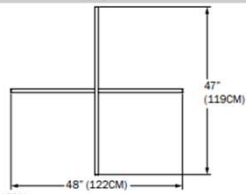

Luna Curva: Standard Sections for Custom Configuration

PLUS CONFIGURATION (P):

12P

24P

36P

48P

SHARP CORNERS (L):

12L

24L

36L

48L

SOFT CORNER CONFIGURATION (SL):

24SL1

30SL2

36SL1

36SL2

48SL1

48SL2