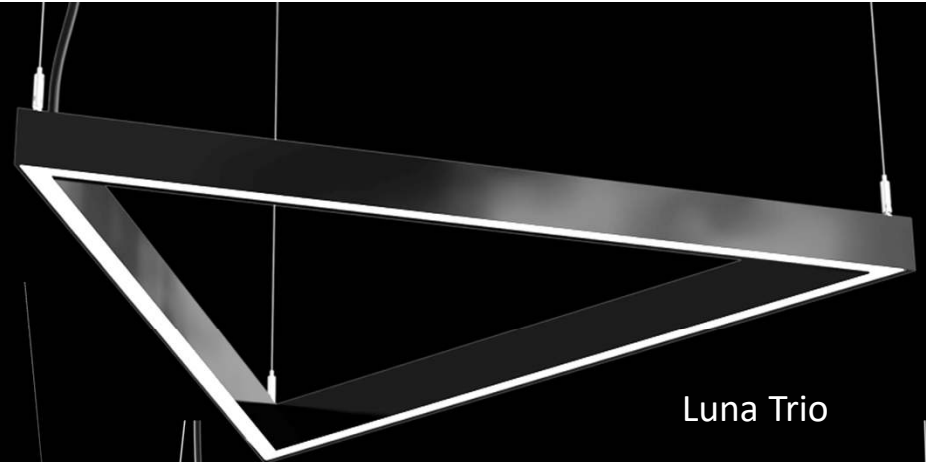

Luna Fuso

Luna Fuso – 24-36-48" diameters

Luna Fuso L – 83" overall length (1 size)

Luna

Luna Quadri

Luna Trio

Luna Qudo

TMSLIGHTING