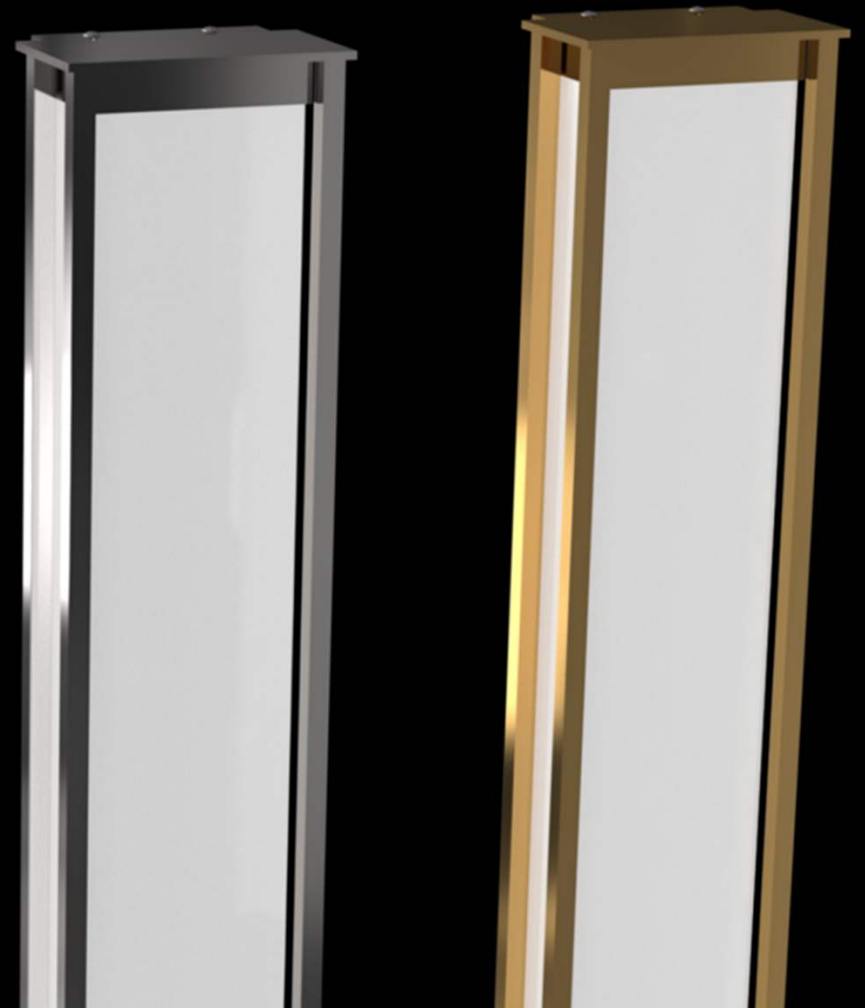

Buua Sconce

- Indoor or outdoor
- ADA compliant
- 6.5" wide
- 5 heights: 8, 14, 26, 38, & 50 inches
- Outer frame adds dimension

TMSLIGHTING