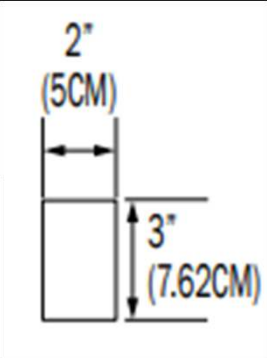

Linear

TMSLIGHTING

F18 Satin Alumin

Flire

Approx. 700 lumens / foot,
both direct and indirect

Flux

Approx. 1400 lumens / foot,
both direct and indirect

- Pendant, ceiling, or recess mount
- Standard lengths up to 12'
Continuous configurations as modification