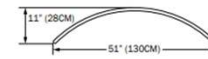

Luna Curva: Standard Sections for Custom Configuration

CURVED CROSS CONFIGURATION (CC):

CURVE SECTION (R):

R36