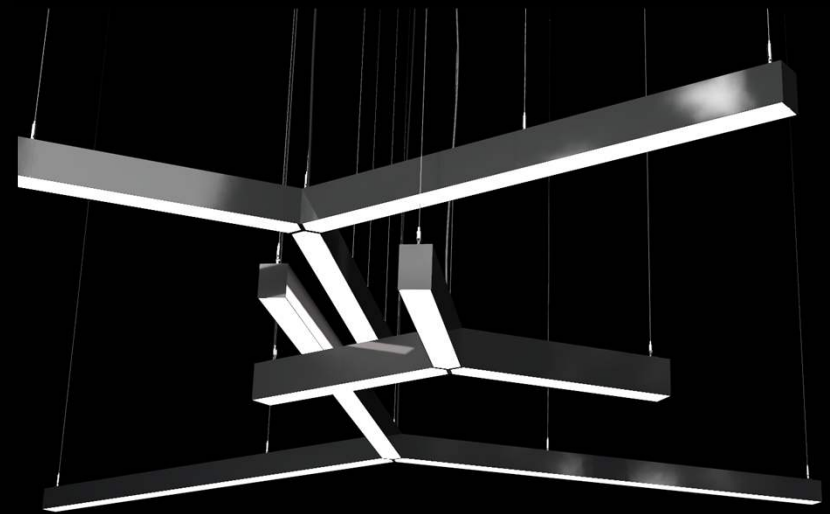

The Y Series

TMSLIGHTING

The Y Series

- Pendant or surface mount
- Customized configurations
- Specify legs 2' – 8'

Y-Connect

Y-Solo

Sculptures

TMSLIGHTING