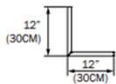

SHARP CORNERS (L):

12L