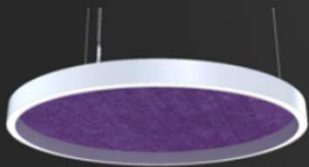

Luna Fuso

Luna Fuso – 24-36-48" diameters

Luna Fuso L – 83" overall length (1 size)

Luna

Luna Quadri

Luna Trio

Luna Qudo

TMSLIGHTING

Luna Acoustic Series

LUNA BRIO ACST
941LUSSCL

LUNA ZEST ACST
941LURSP

LUNA QUADRI ACST
941LURCL

LUNA BRIO ACST
941LUSSP

LUNA ZEST ACST
941LURSCL

LUNA QUADRI ACST
941LURP

LUNA ACST
971LU