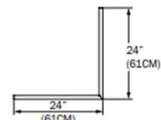

Luna Curva: Standard Sections for Custom Configuration

PLUS CONFIGURATION (P):

12P

24P

36P

48P

SHARP CORNERS (L):

12L

24L

36L

48L

SOFT CORNER CONFIGURATION (SL):

24SL1

30SL2

36SL1

36SL2

48SL1

48SL2