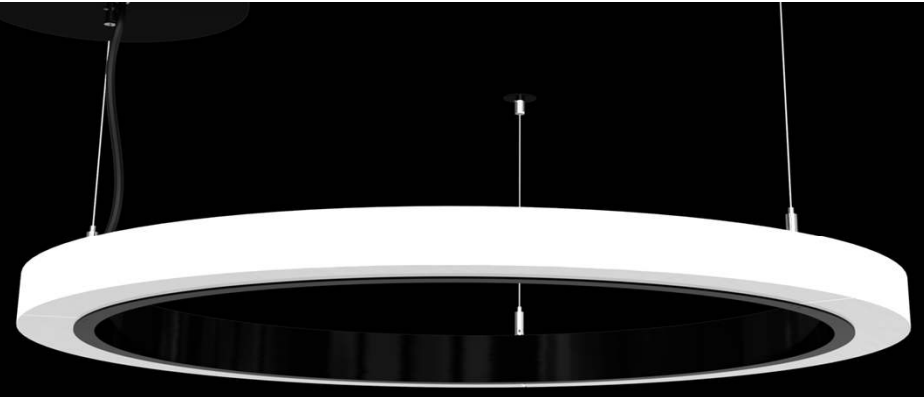

Entice

Profile:
2.75" H