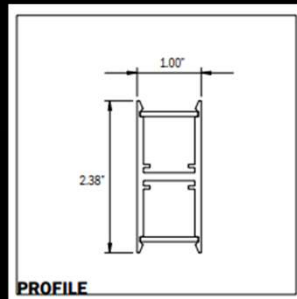

Luna

Luna Zest

700 lumens/foot direct
550 lumens/foot indirect