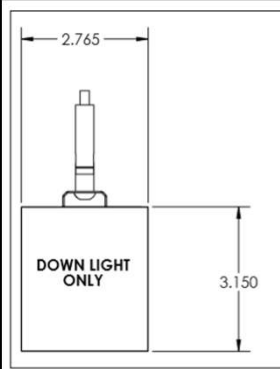

Linear

TMSLIGHTING

F18 Satin Alumin

Flire

Approx. 700 lumens / foot,
both direct and indirect

Flux

Approx. 1400 lumens / foot,
both direct and indirect

- Pendant, ceiling, or recess mount
- Standard lengths up to 12'
Continuous configurations as modification