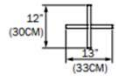

Luna Curva: Standard Sections for Custom Configuration

PLUS CONFIGURATION (P):

12P