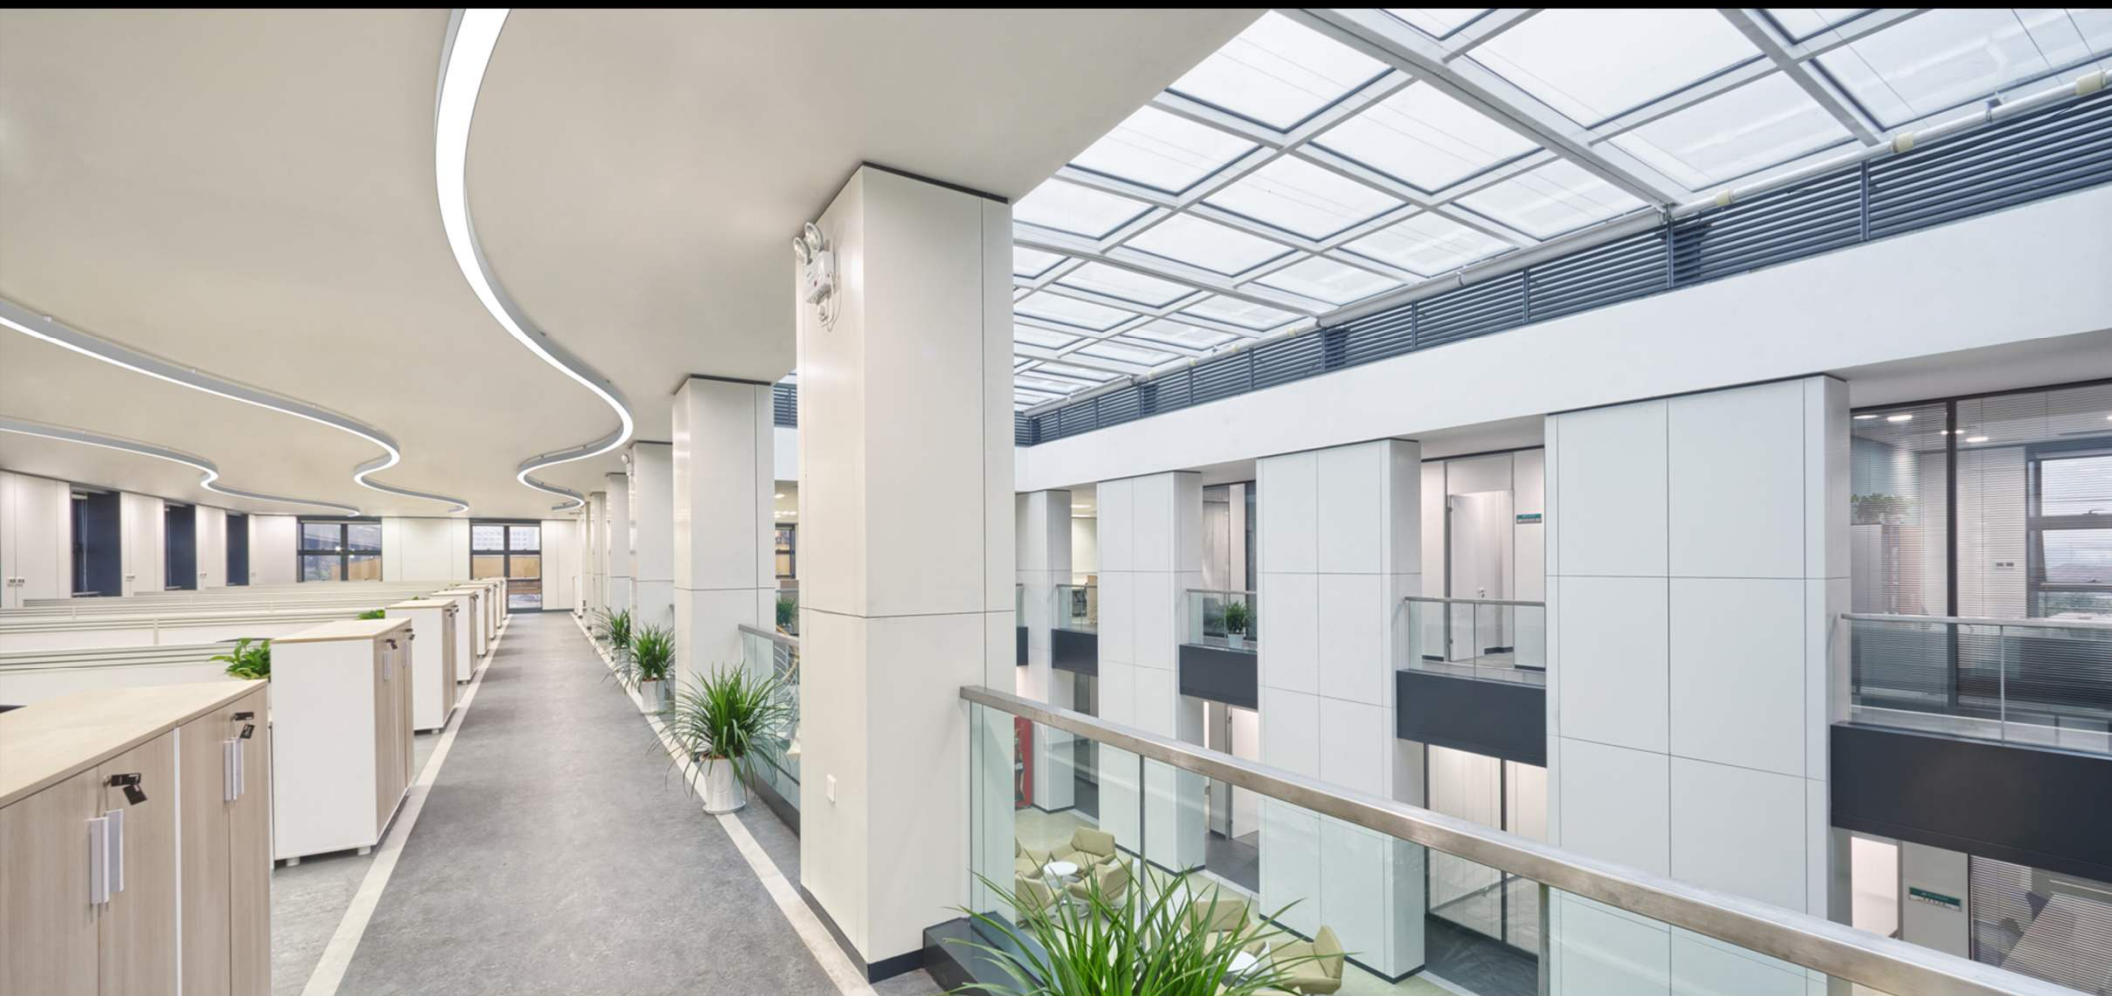

Onda S

TMSLIGHTING