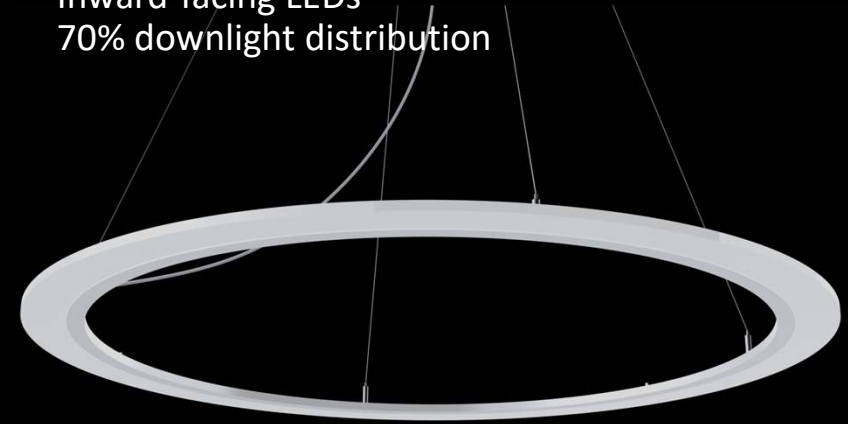

TMSLIGHTING

Circa

TMSLIGHTING

Circa

- Standard diameters 17-48"
- Over 160 lumens/foot
- 98% efficiency

Circa 6001
Inward-facing LEDs
70% downlight distribution

Circa 6002
Outward-facing LEDs
65% downlight distribution