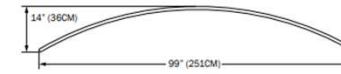

Luna Curva: Standard Sections for Custom Configuration

CURVED CROSS CONFIGURATION (CC):

CURVE SECTION (R):