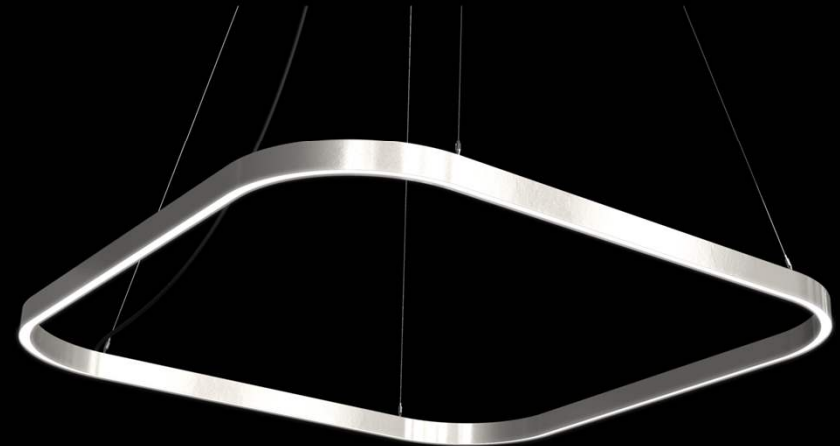

TMSLIGHTING

Shapes & Acoustic

TMSLIGHTING

Luna

Luna Zest

700 lumens/foot direct
550 lumens/foot indirect

Luna

Luna Brio