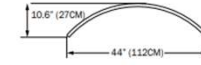

Luna Curva: Standard Sections for Custom Configuration

CURVED CROSS CONFIGURATION (CC):

CURVE SECTION (R):

R30