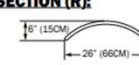

CURVE SECTION (R):

R18