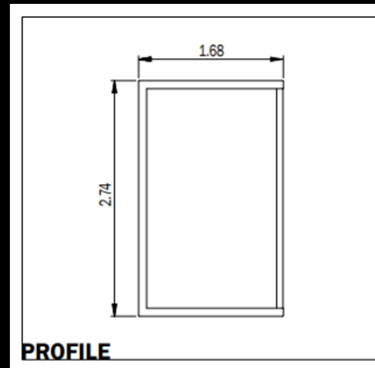

Orbita I

- Standard diameters 2-7'
- Over 800 lumens/foot

TMSLIGHTING