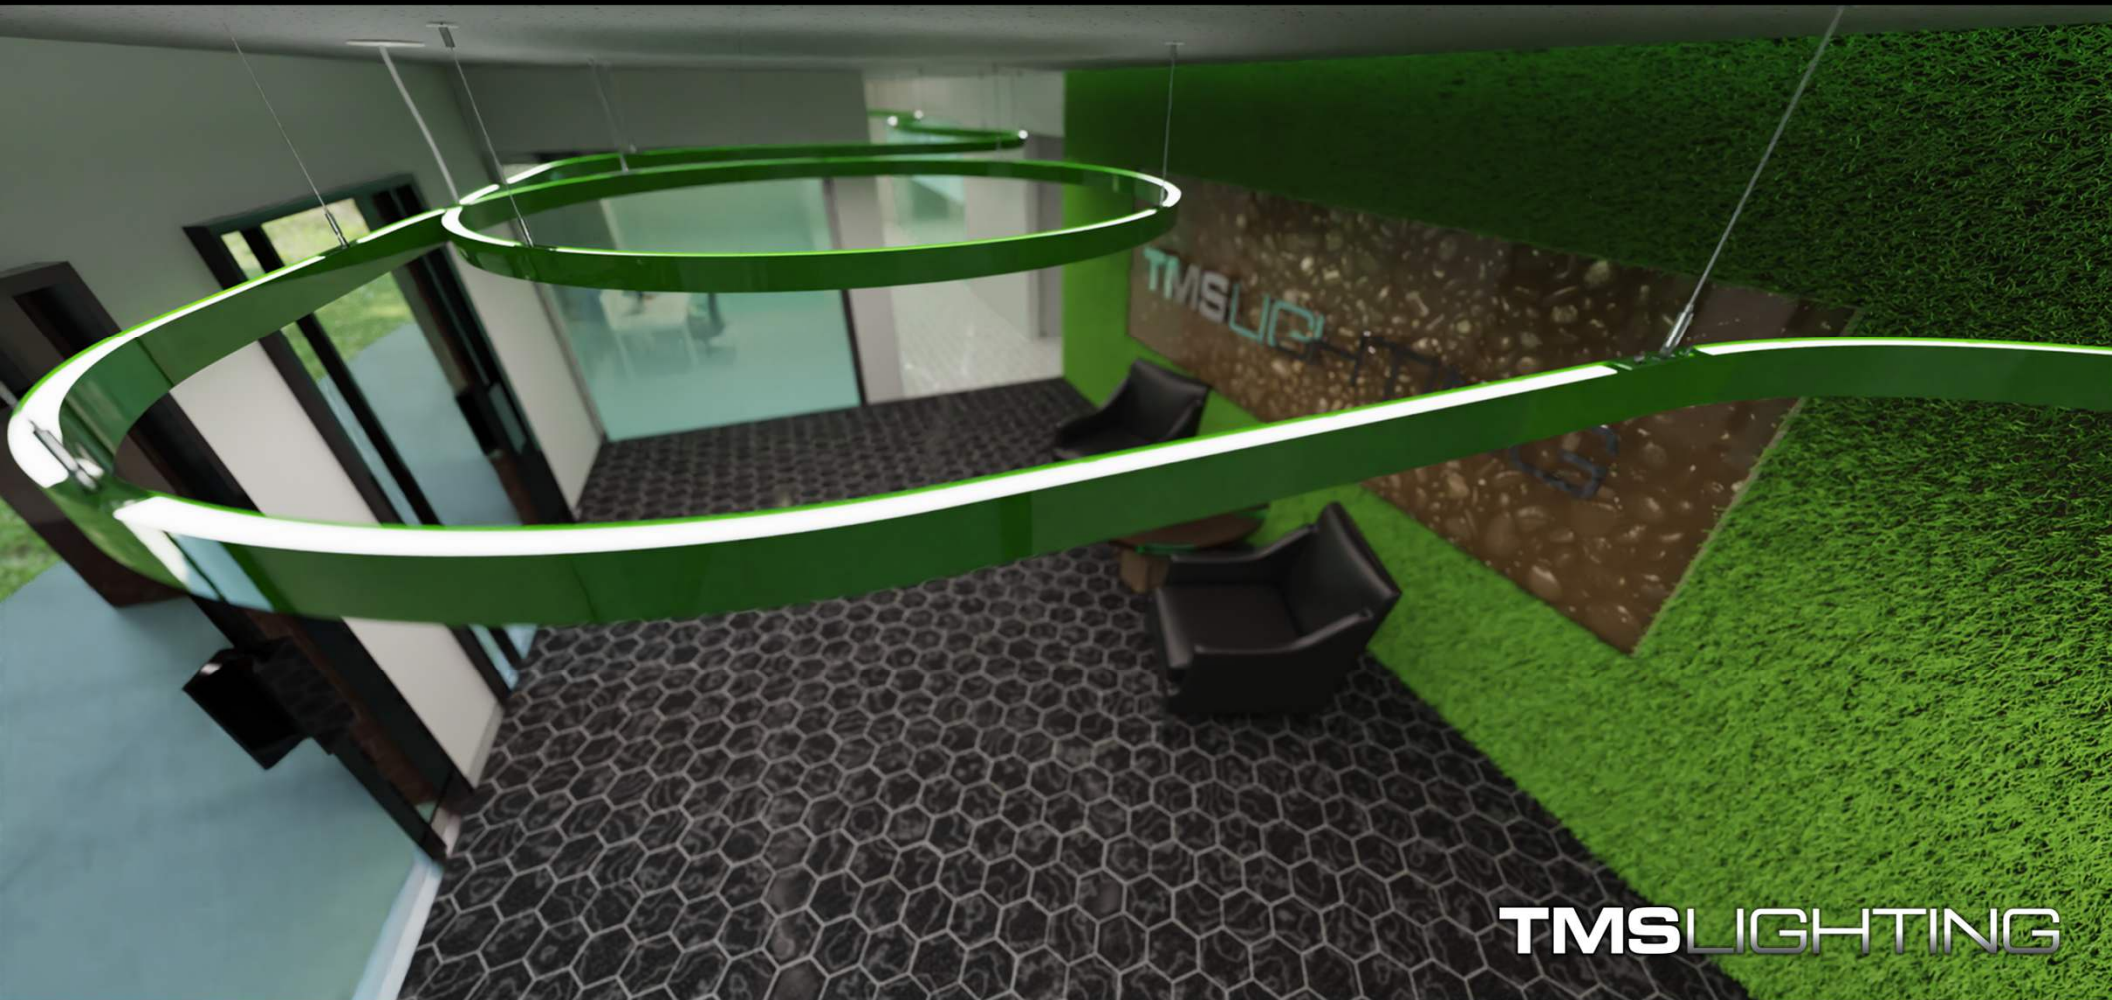

LUNA QUDO ACST
941LUQP

Pendant and Ceiling-Mount

TMSLIGHTING

Luna Curva

- Minimalist profile
- Single or dual circuit
- Standard and custom configurations

TMSLIGHTING

Luna Curva

TMSLIGHTING