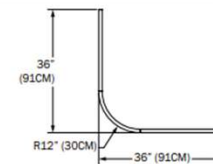

Luna Curva: Standard Sections for Custom Configuration

PLUS CONFIGURATION (P):

12P

24P

36P

48P

SHARP CORNERS (L):

12L

24L

36L

48L

SOFT CORNER CONFIGURATION (SL):

24SL1

30SL2

36SL1

36SL2

48SL1

48SL2