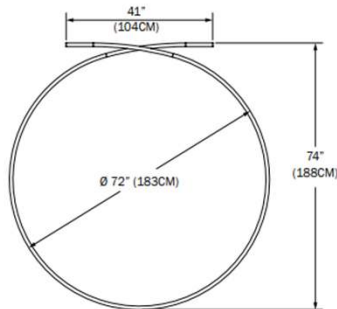

72CC

CURVE SECTION (R):