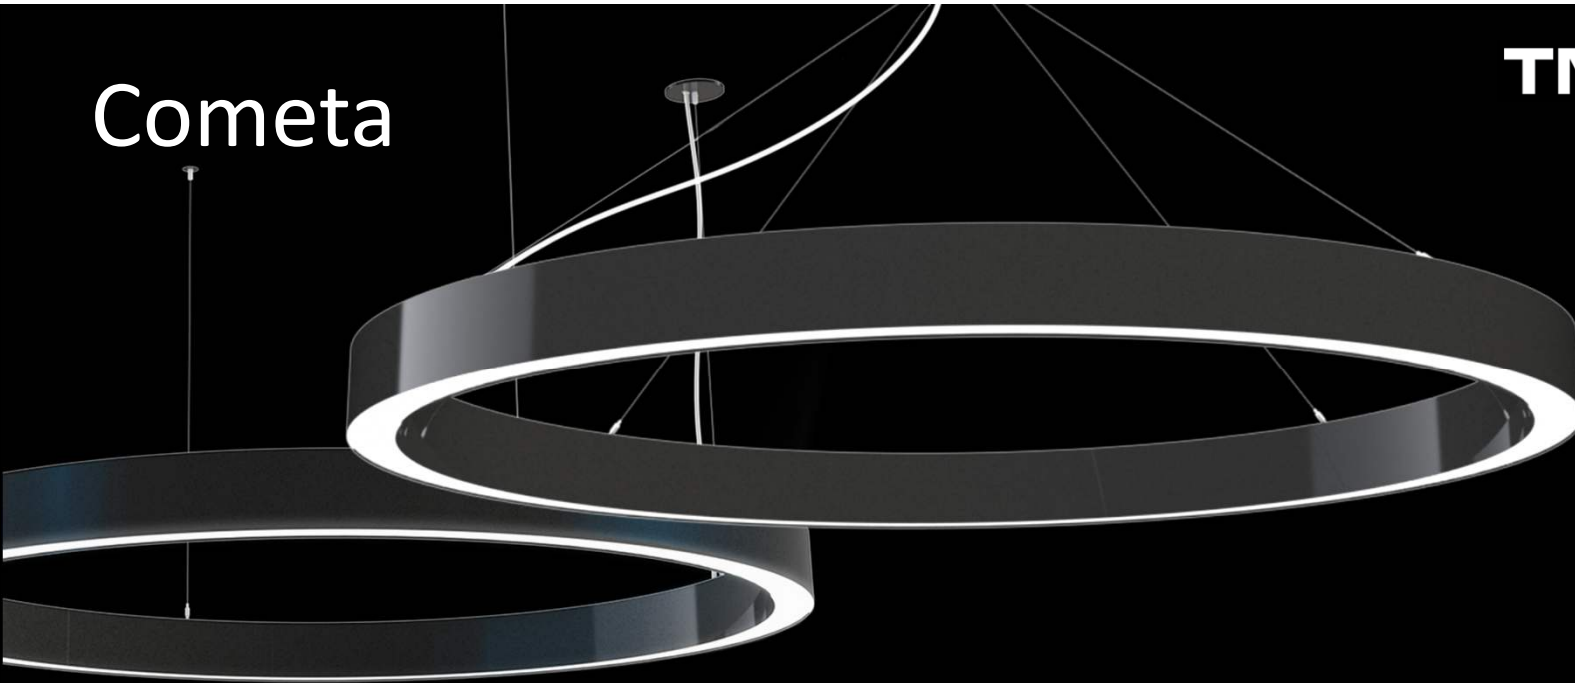

TMSLIGHTING

Onda S

TMSLIGHTING

Sesto

Sesto

- Minimalist illumination
- Standard diameters 2-7 feet
- 450 lumens/foot both direct & indirect

TMSLIGHTING

Cometa

Cometa

TMSLIGHTING

- Up to 1,000 lm/ft both direct & indirect
- Up to 20-foot standard diameters
- Excellent for large scale installations
- Wet location mod for 48" diameter

PROFILE

Orbita 0

Orbita I

Orbita O