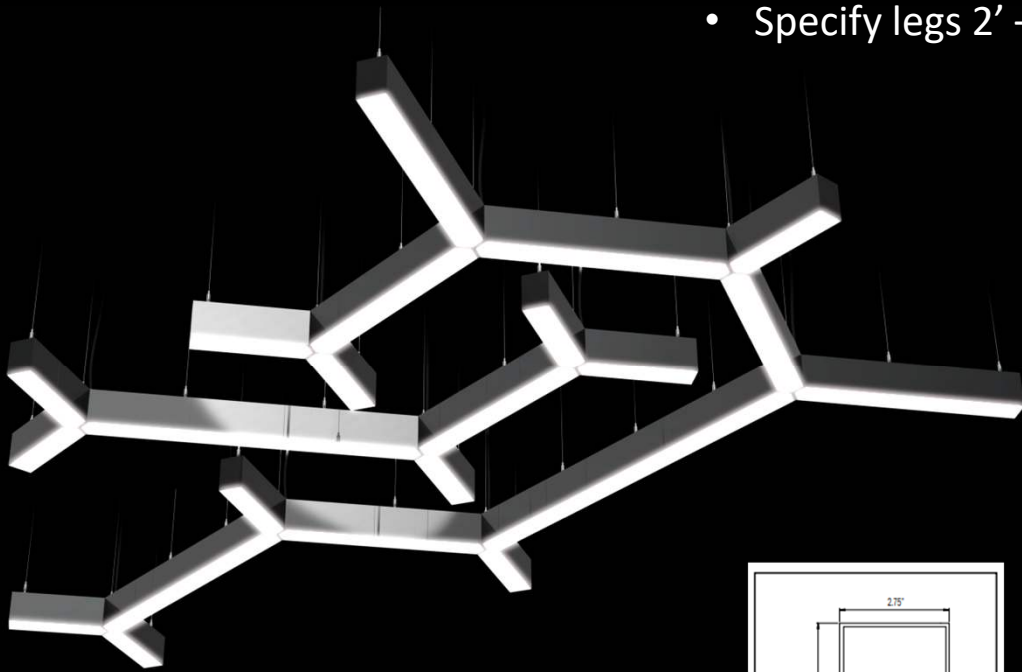

The Y Series

- Pendant or surface mount
- Customized configurations
- Specify legs 2' – 8'

Y-Connect