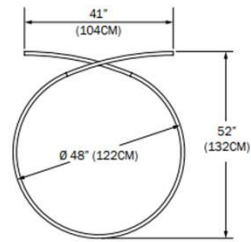

Luna Curva: Standard Sections for Custom Configuration

CURVED CROSS CONFIGURATION (CC):

48CC