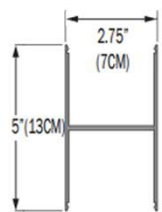

Cometa

TMSLIGHTING

- Up to 1,000 lm/ft both direct & indirect
- Up to 20-foot standard diameters
- Excellent for large scale installations
- Wet location mod for 48" diameter

PROFILE

Orbita 0

Orbita I

Orbita O