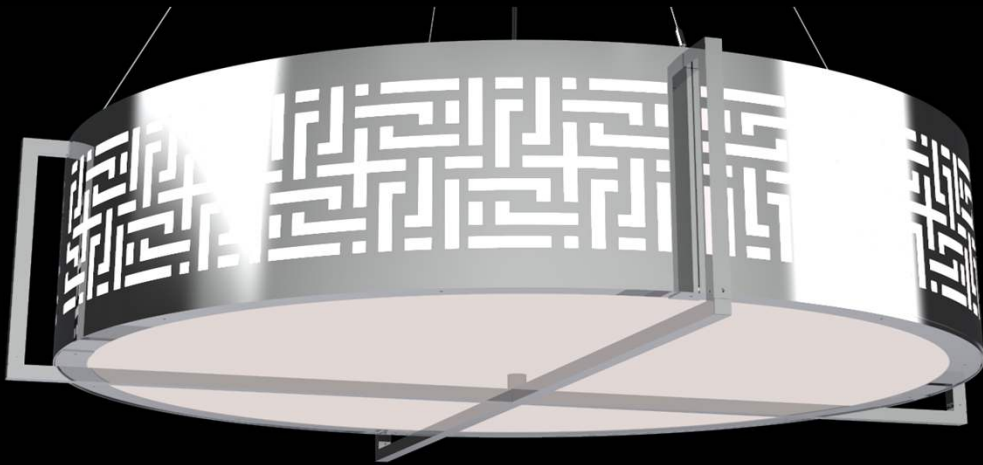

Teuer – 60" diameter x 18"H
Available in Wet Location