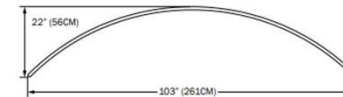

Luna Curva: Standard Sections for Custom Configuration

CURVED CROSS CONFIGURATION (CC):

CURVE SECTION (R):

R72