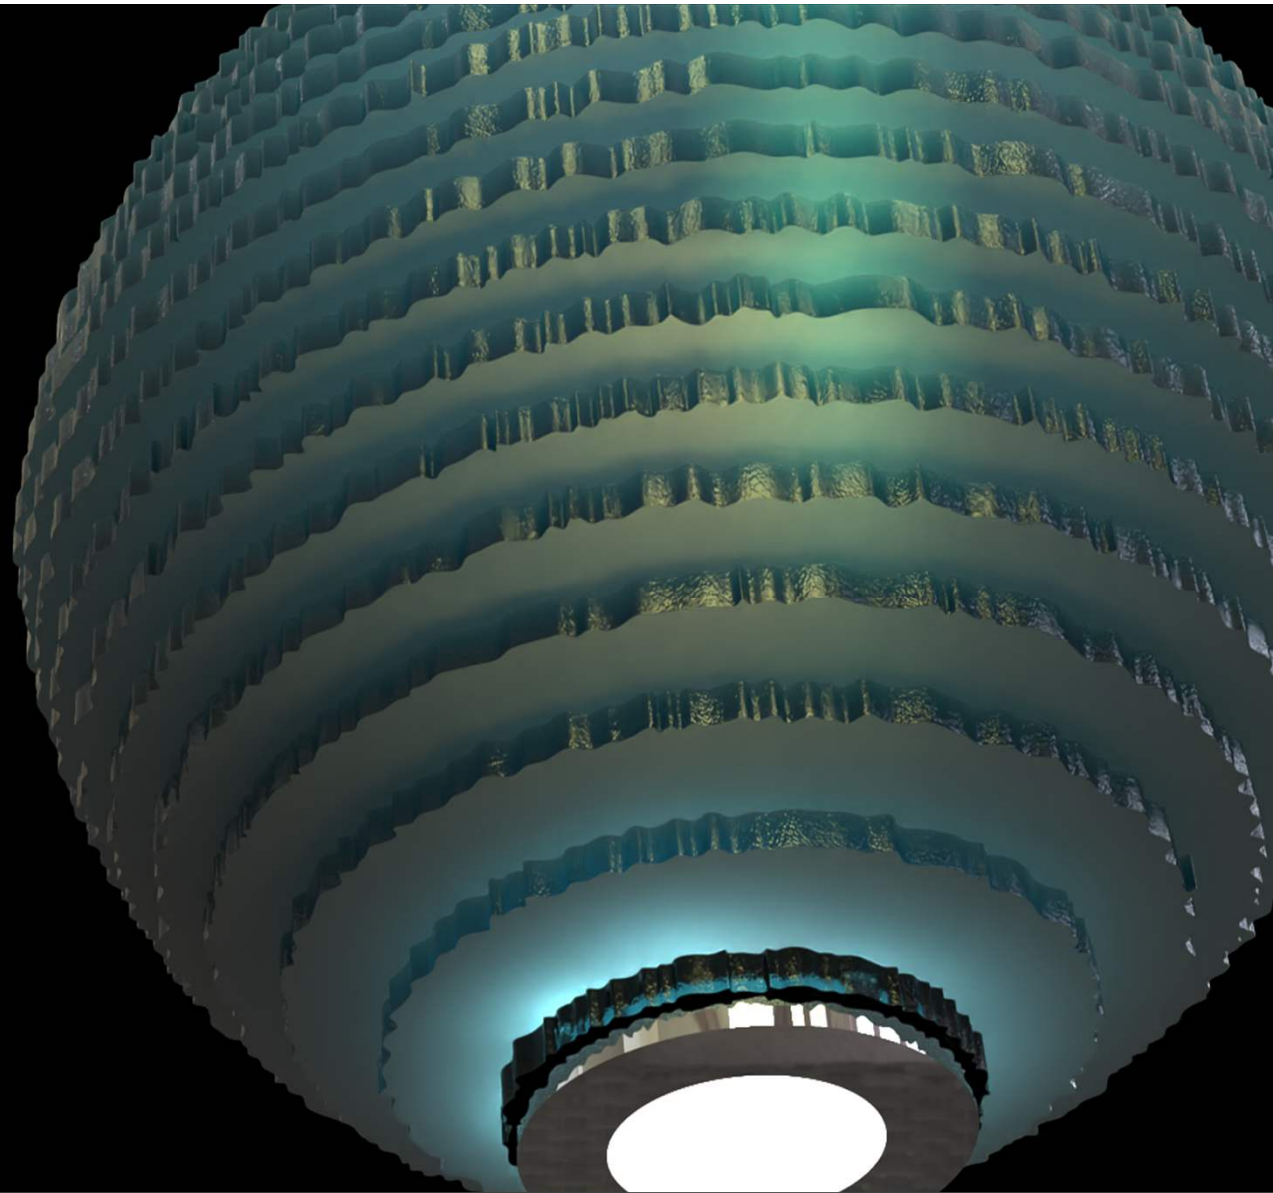

The Y Series

TMSLIGHTING

The Y Series

- Pendant or surface mount
- Customized configurations
- Specify legs 2' – 8'

Y-Connect

Y-Solo

Sculptures

TMSLIGHTING