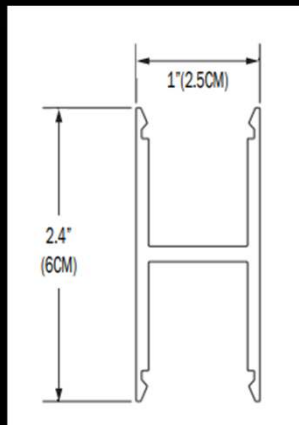

Sesto

- Minimalist illumination
- Standard diameters 2-7 feet
- 450 lumens/foot both direct & indirect

TMSLIGHTING