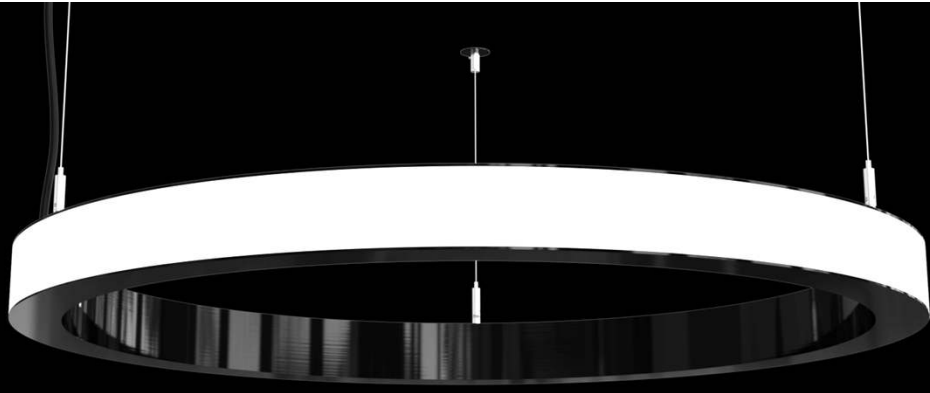

Cometa

TMSLIGHTING

- Up to 1,000 lm/ft both direct & indirect
- Up to 20-foot standard diameters
- Excellent for large scale installations
- Wet location mod for 48" diameter

PROFILE

Orbita 0

Orbita I

Orbita O