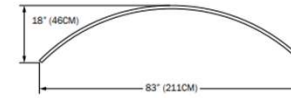

Luna Curva: Standard Sections for Custom Configuration

CURVED CROSS CONFIGURATION (CC):

CURVE SECTION (R):

R60