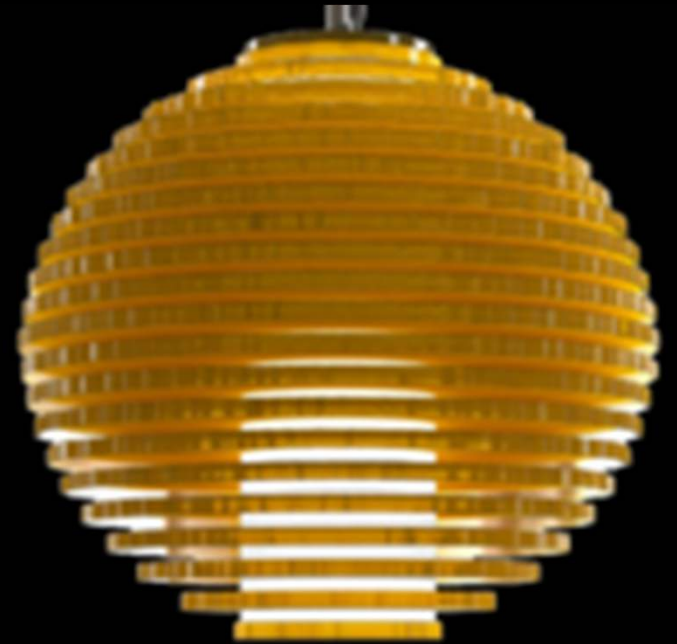

Liebe

- 20" diameter x 14" high
- Layered glowing acrylic discs
- Internal cylinder optic with downlight
- 45 lb. weight
- 7 color choices
 - Frosted Edge: Green, White
 - Clear: Green, Amber, Red, Blue, Yellow