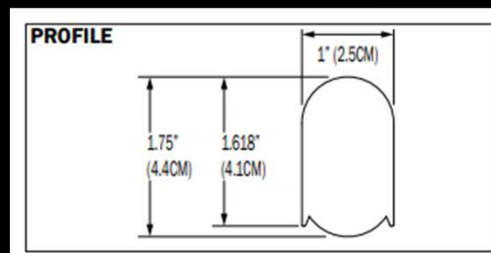

- 20" long
- 6 V-shaped spokes; 14-38" overall
- Power over suspension cables
- Field-adjustable spokes

Fibonacci S

- 21.5" long
- 5 spokes; 24", 36" or 48" overall
- Power over suspension cables
- Field-adjustable spokes

Fibonacci Rings

TMSLIGHTING

Fibonacci R

Fibonacci C

Fibonacci Rings

- Minimalist profile
- Up to 350 lm/ft
- 24" and 48" standard diameters
- Ring and curve shapes

TMSLIGHTING

Eva