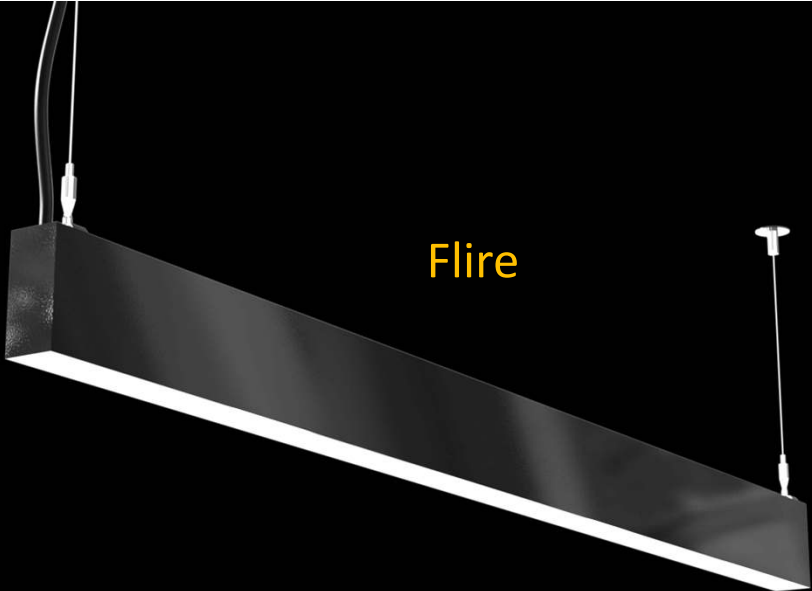

Linear

TMSLIGHTING

F18 Satin Alumin

Flire

Approx. 700 lumens / foot,
both direct and indirect

Flux

Approx. 1400 lumens / foot,
both direct and indirect

- Pendant, ceiling, or recess mount
- Standard lengths up to 12'
Continuous configurations as modification