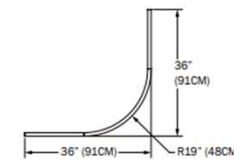

Luna Curva: Standard Sections for Custom Configuration

PLUS CONFIGURATION (P):

12P

24P

36P

48P

SHARP CORNERS (L):

12L

24L

36L

48L

SOFT CORNER CONFIGURATION (SL):

24SL1

30SL2

36SL1

36SL2

48SL1

48SL2