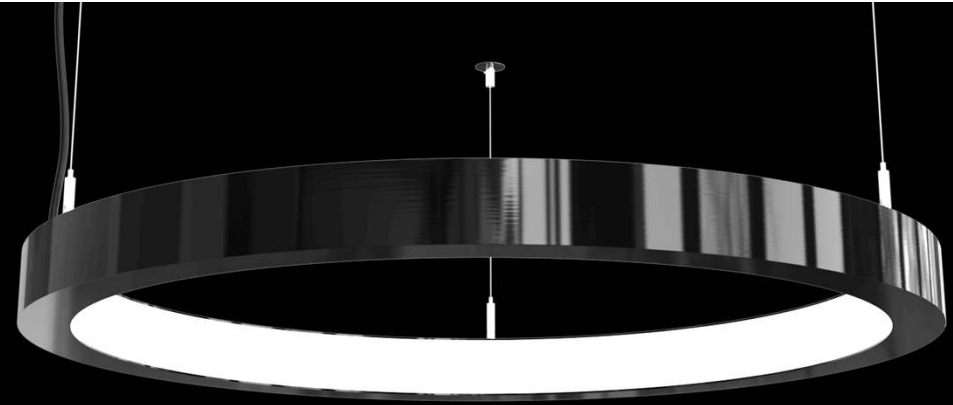

Orbita I

- Standard diameters 2-7'
- Over 800 lumens/foot

TMSLIGHTING