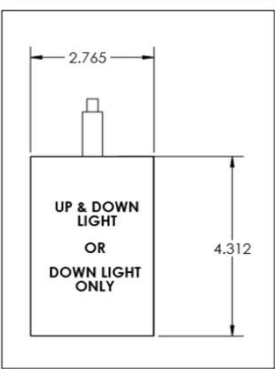

Linear

TMSLIGHTING

F18 Satin Alumin

Flire

Approx. 700 lumens / foot,
both direct and indirect

Flux

Approx. 1400 lumens / foot,
both direct and indirect

- Pendant, ceiling, or recess mount
- Standard lengths up to 12'
Continuous configurations as modification