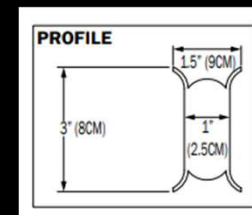

Kleos B

- Minimalist profile with flare!
- Up to 300 lm/ft both direct & indirect
- Single or dual circuit
- Standard lengths: 48" & 96"
- Custom lengths

TMSLIGHTING