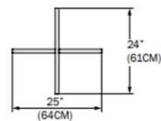

Luna Curva: Standard Sections for Custom Configuration

PLUS CONFIGURATION (P):

12P

24P

36P

48P

SHARP CORNERS (L):

12L

24L

36L

48L

SOFT CORNER CONFIGURATION (SL):

24SL1

30SL2

36SL1

36SL2

48SL1

48SL2