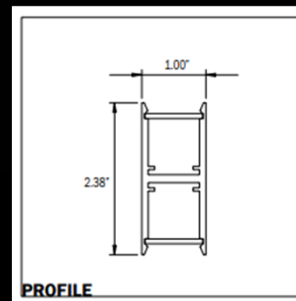

Luna Curva

- Minimalist profile
- Single or dual circuit
- Standard and custom configurations

TMSLIGHTING