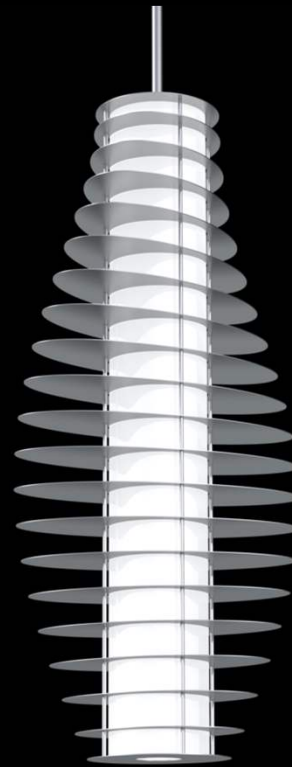

- 12", 18" and 24" diameters
- Unique sculpted aesthetic
- Choose inner and outer colors

TMSLIGHTING

Turm 1

- 16" square x 72" H
- 140W LED
- 35 lb. max

Turm 2

- 36" square x 50" H
- 182W LED
- 90 lb. max

TMSLIGHTING

Contemporary

Decorative Cylinder Pendants

Diamante
32"H

Ezra
40"H

Torre
40"H

Tuore
48"H

Optional downlights available

Phantom Series

Phantom 9
8" diameter x 16"H

Phantom 3
8" diameter tubes
45" diameter x 53"H

Phantom 5
8" diameter
61" or 71"H
Optional downlight

Phantom 7
9" diameter
42", 54" or 66"H
Optional downlight

Strom: 55" H Indoor/Outdoor