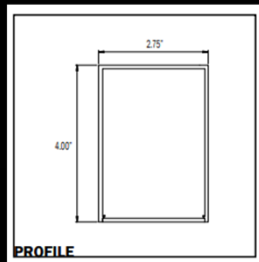

The Y Series

- Pendant or surface mount
- Customized configurations
- Specify legs 2' – 8'

Y-Solo