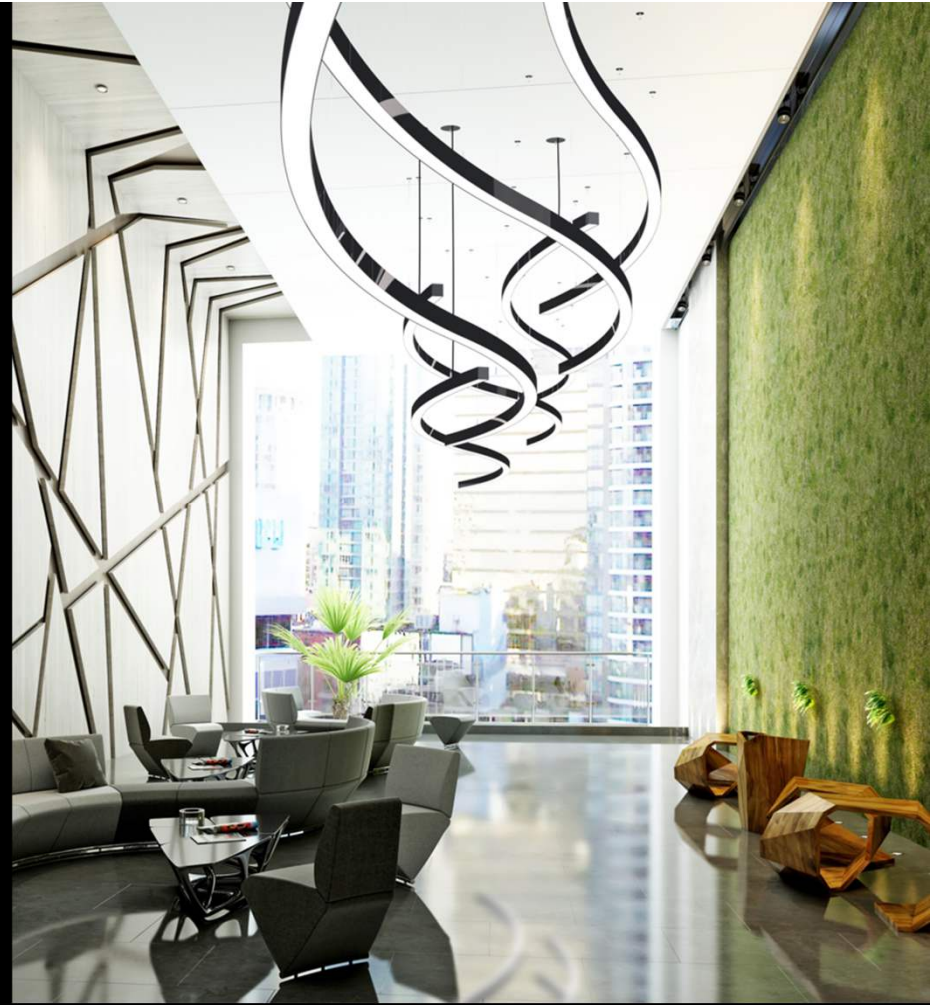

TMSLIGHTING

Shapes & Acoustic

TMSLIGHTING

Luna

Luna Zest

700 lumens/foot direct
550 lumens/foot indirect

Luna

Luna Brio