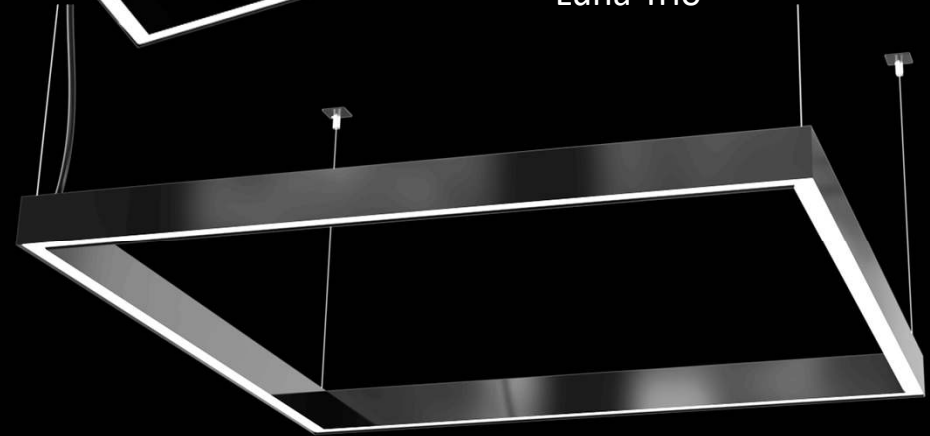

Luna Fuso

Luna Fuso – 24-36-48" diameters

Luna Fuso L – 83" overall length (1 size)

Luna

Luna Quadri

Luna Trio

Luna Qudo

TMSLIGHTING