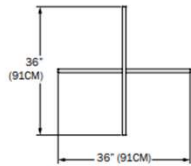

Luna Curva: Standard Sections for Custom Configuration

PLUS CONFIGURATION (P):

12P

24P

36P

48P

SHARP CORNERS (L):

12L

24L

36L

48L

SOFT CORNER CONFIGURATION (SL):

24SL1

30SL2

36SL1

36SL2

48SL1

48SL2