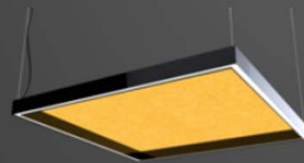

LUNA QUDO ACST
941LUQP

Pendant and Ceiling-Mount

TMSLIGHTING