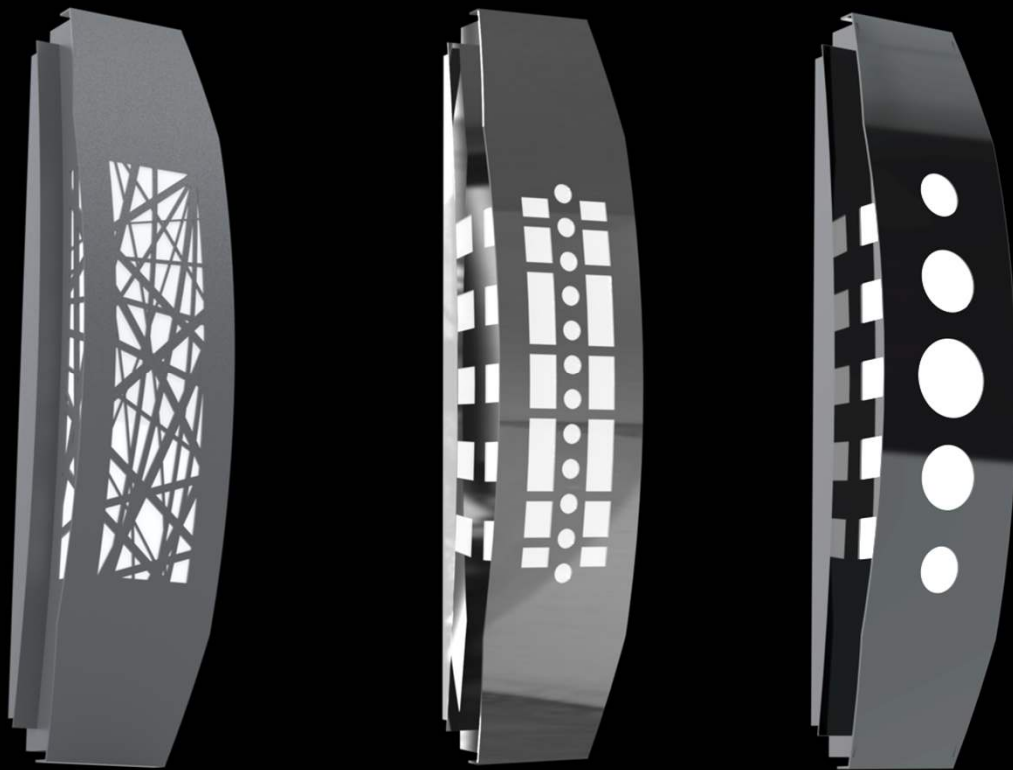

Crescent Sconce Series

- Laser-cut face plate
- 3 heights: 26, 38, and 51"
- Diffuser options
  - Opal-white
  - Sand-blasted white
  - Faux perforated

*Consider custom laser-cut face plates,
(e.g., logos)*