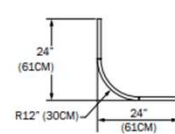

SOFT CORNER CONFIGURATION (SL):

24SL1