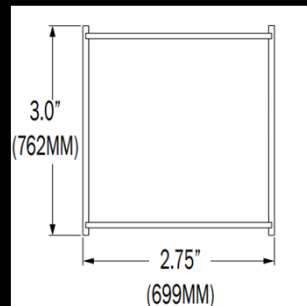

Onda S

- Pendant & surface mount curved sections
- Standard lengths up to 32'
- Custom lengths and shapes
- Approx 1000 lumens/foot – direct
- Approx to 700 lumens/foot - indirect

TMSLIGHTING