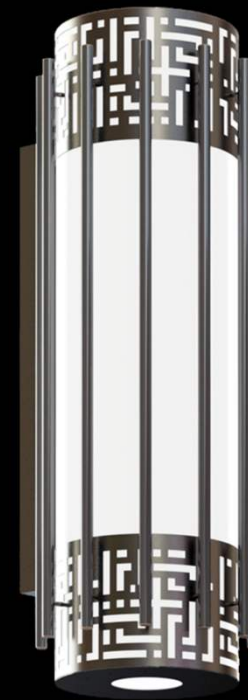

- 12", 18" and 24" diameters
- Unique sculpted aesthetic
- Choose inner and outer colors

TMSLIGHTING

Turm 1

- 16" square x 72" H
- 140W LED
- 35 lb. max

Turm 2

- 36" square x 50" H
- 182W LED
- 90 lb. max

TMSLIGHTING

Soft or Sharp?

Whurl – 30" diameter

Saphir – 25" diameter

TMSLIGHTING

Cylinders & Drums
Pendant and Wall Mount

Cylinders

Pendant, ceiling, wall-mount

Traditional

Phantom 9
8" diameter x 16"H

Phantom 3
8" diameter tubes
45" diameter x 53"H

Phantom 5
8" diameter
61" or 71"H
Optional downlight

Phantom 7
9" diameter
42", 54" or 66"H
Optional downlight

Strom: 55" H Indoor/Outdoor