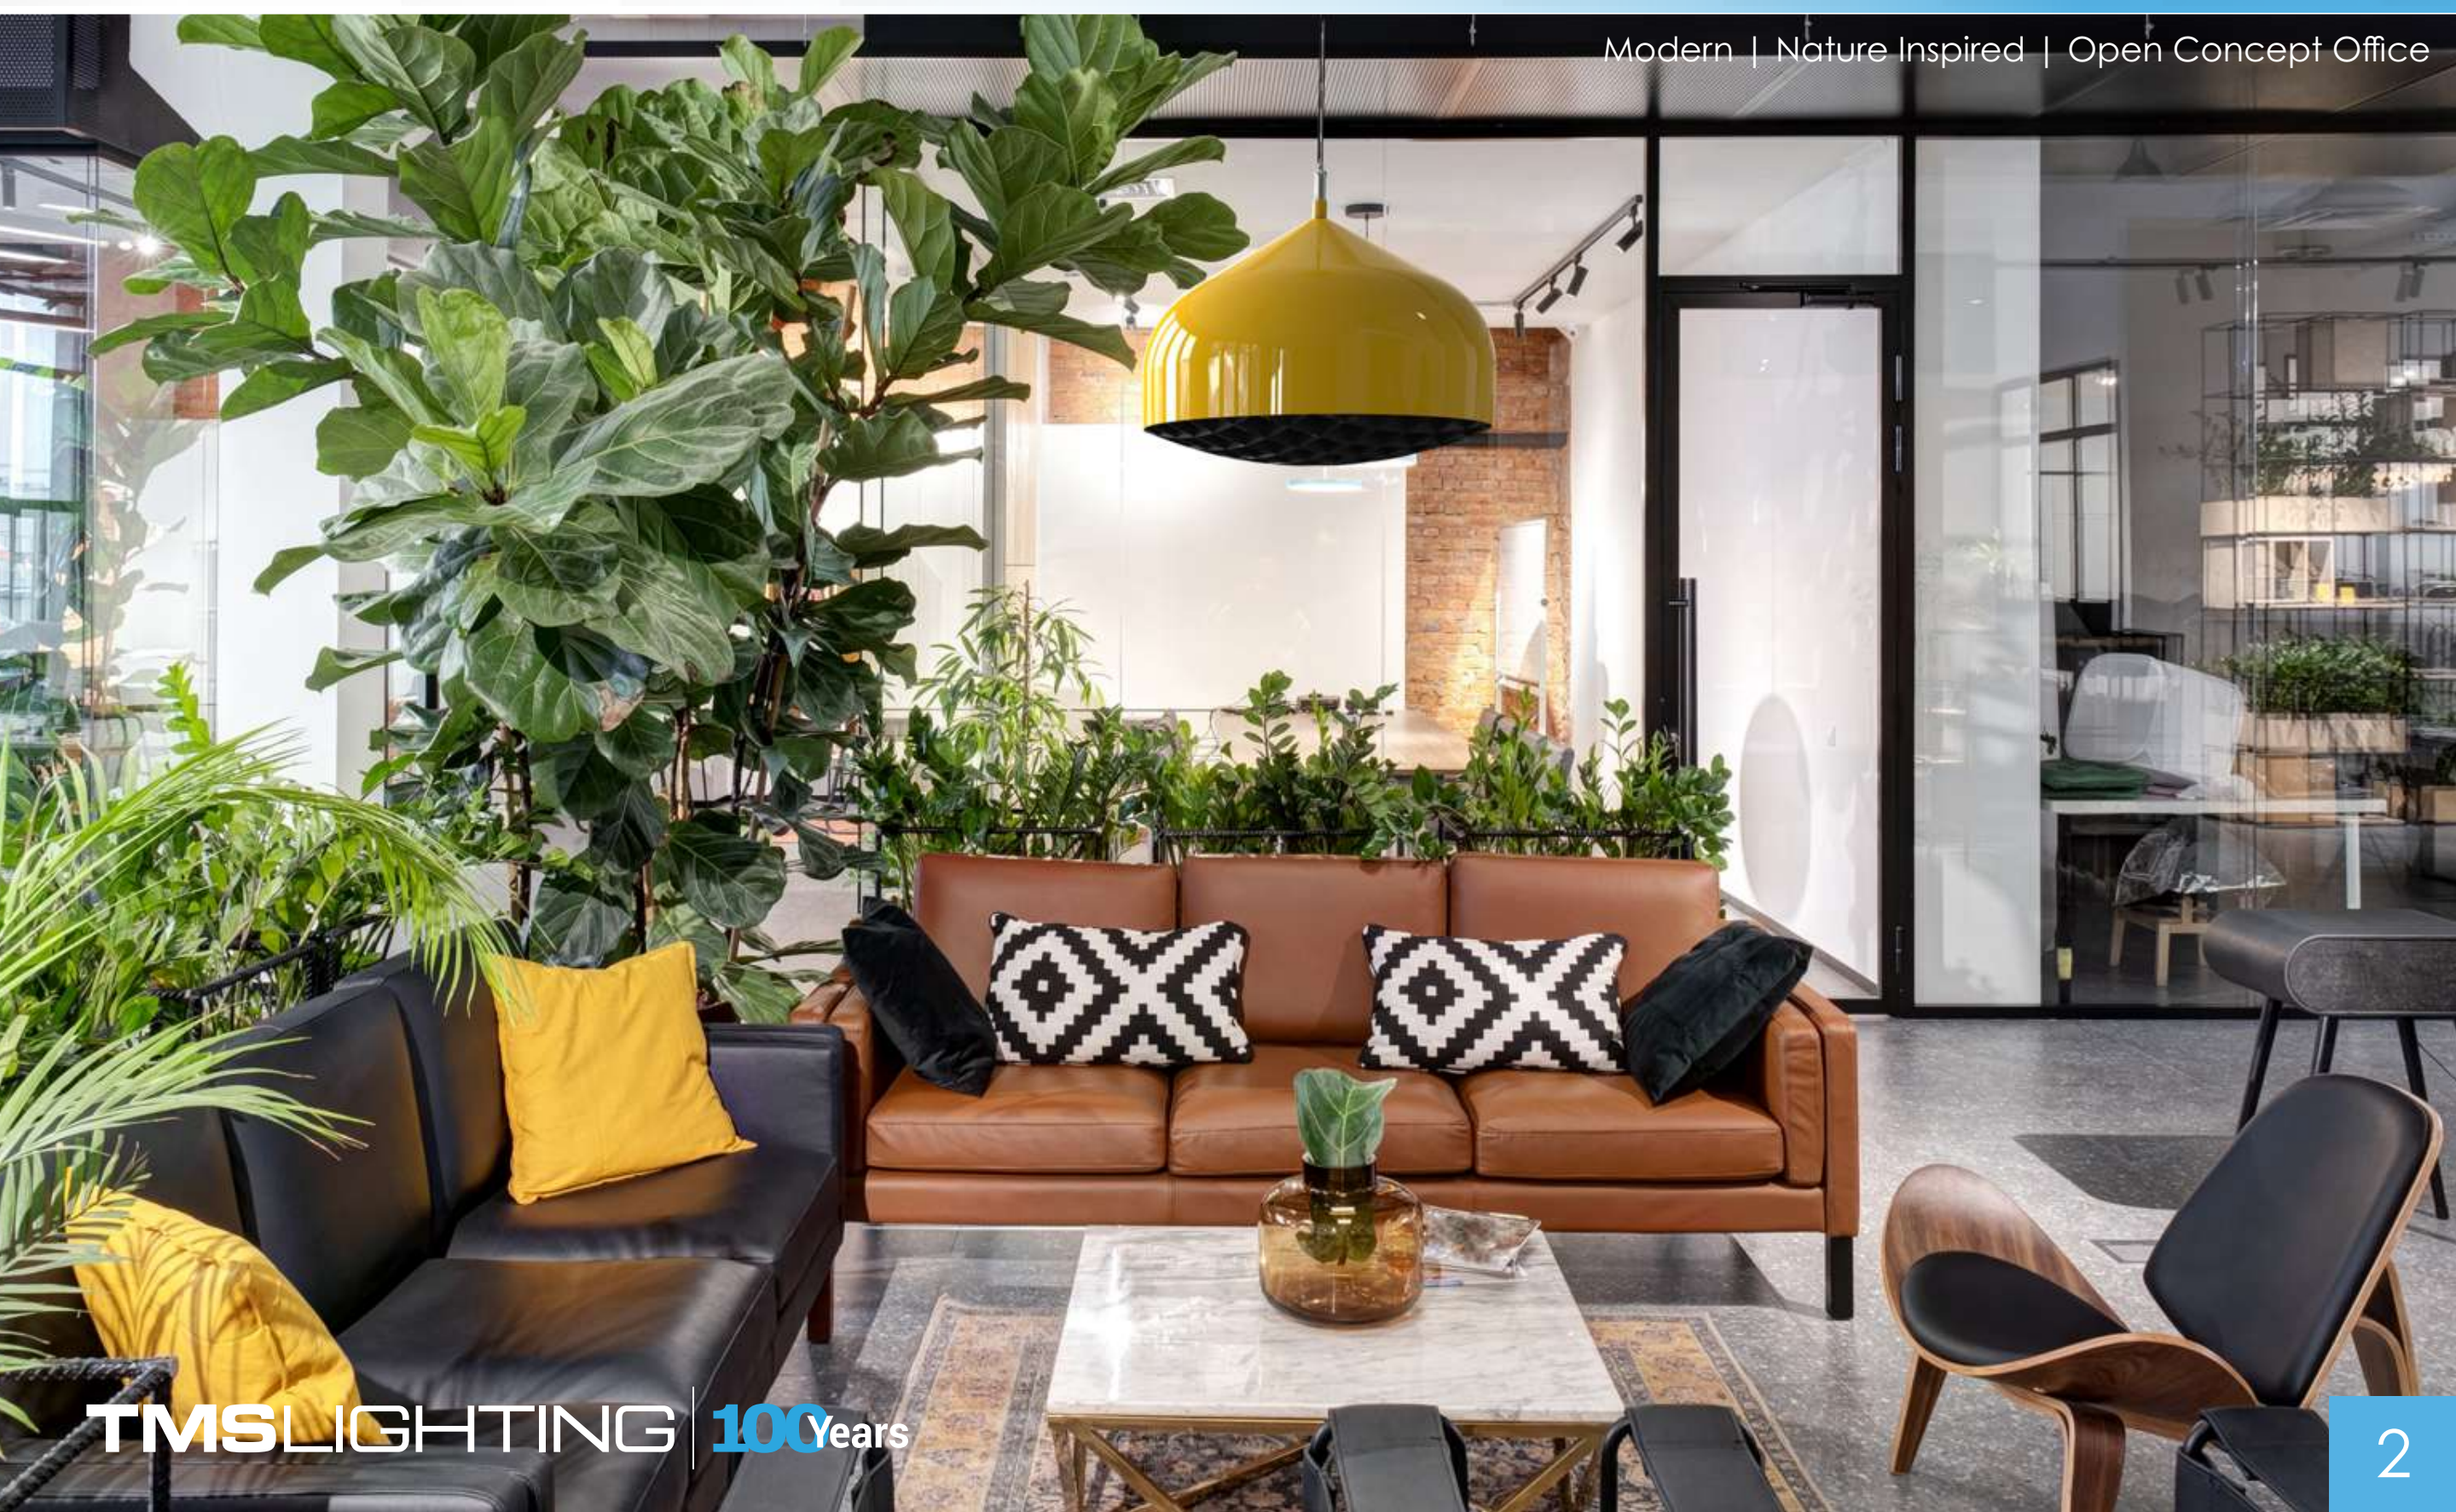

The **BELLATRIX™** is charming, resplendent, and picturesque--in every indoor location you can imagine! The key features are as follows:

- One word--VERSATILE. This fixture radiates remarkably well in both residential and corporate environments. There is no indoor environment that does not benefit from the **BELLATRIX™** being added!
- It's BEAUTIFUL in its simplicity. This pendant light flawlessly integrates into any project making it a go-to choice for both award-winning architects and interior design pioneers.
- CUSTOMIZATION. From 31 premium finishes to the added option of the Louver component, this fixture gives you a unparalleled range of exciting options!

Simply put, the **BELLATRIX™** is an elegantly powerful lighting fixture.