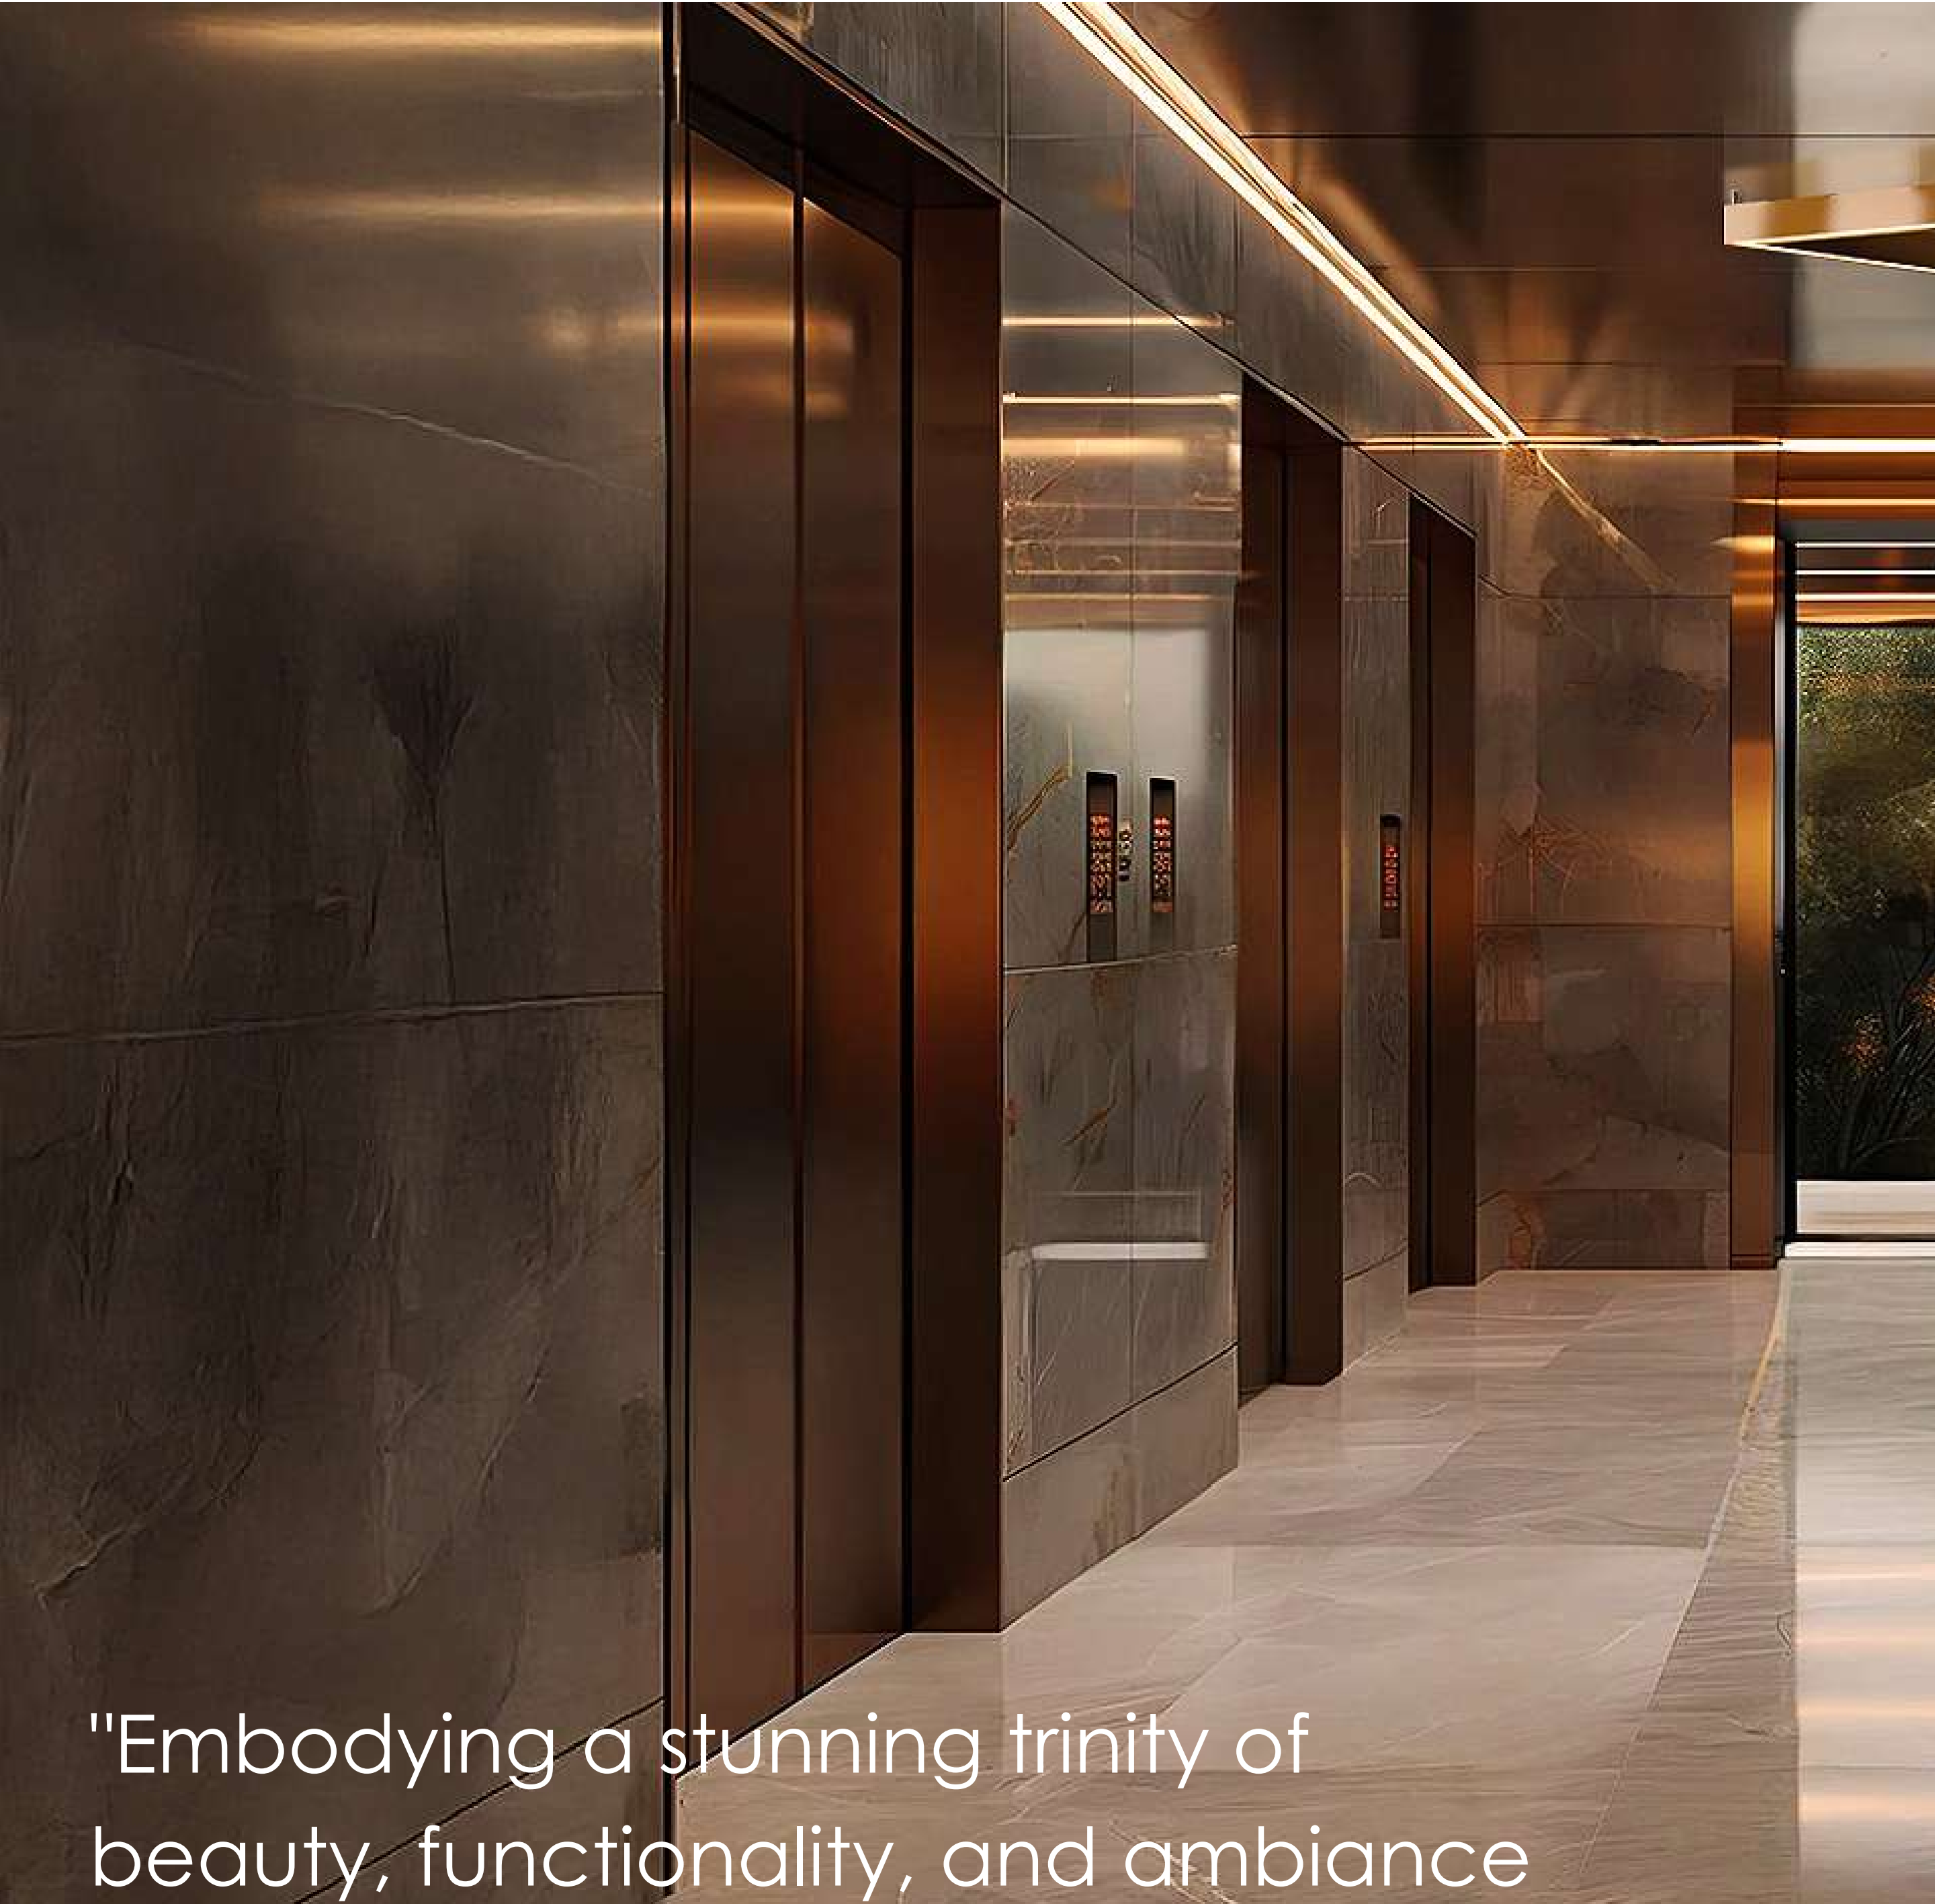

Triangular AMBIANCE

The Luna TRIO™ Ceiling Light

The **Luna TRIO™** lighting fixture is beautifully symmetrical, simple yet stylish, and exceptionally efficient--the perfect trifecta! With a dynamic lumen range of 5,372 - 10,743, this fixture creates an ambiance for any space that teases perfection. The **Luna TRIO™** creates a trinity of beauty, efficiency, and lighting perfection for any and all environments.

The **Luna TRiO™** ceiling light perfectly combines sleek style, amazing simplicity, and great design. Some of its key features are as follows:

- Aesthetically creates a simplistic, yet modern feel to any environment--a very popular approach to modern design trends.
- Boasts an impressive lumen range of 5,372 - 10,743 with a variety of dimming option functionalities.
- Proficient energy saving capabilities makes this fixture an amazing value offer for being up-to-par with current sustainability requirements.

The **Luna TRiO™** ceiling fixture is a great addition to modern environments by lighting decor immaculately and adding a great sense of style.

Classic | Office Meeting Room

"Embodying a stunning trinity of beauty, functionality, and ambiance is what defines the Luna TRIO™ ceiling light."