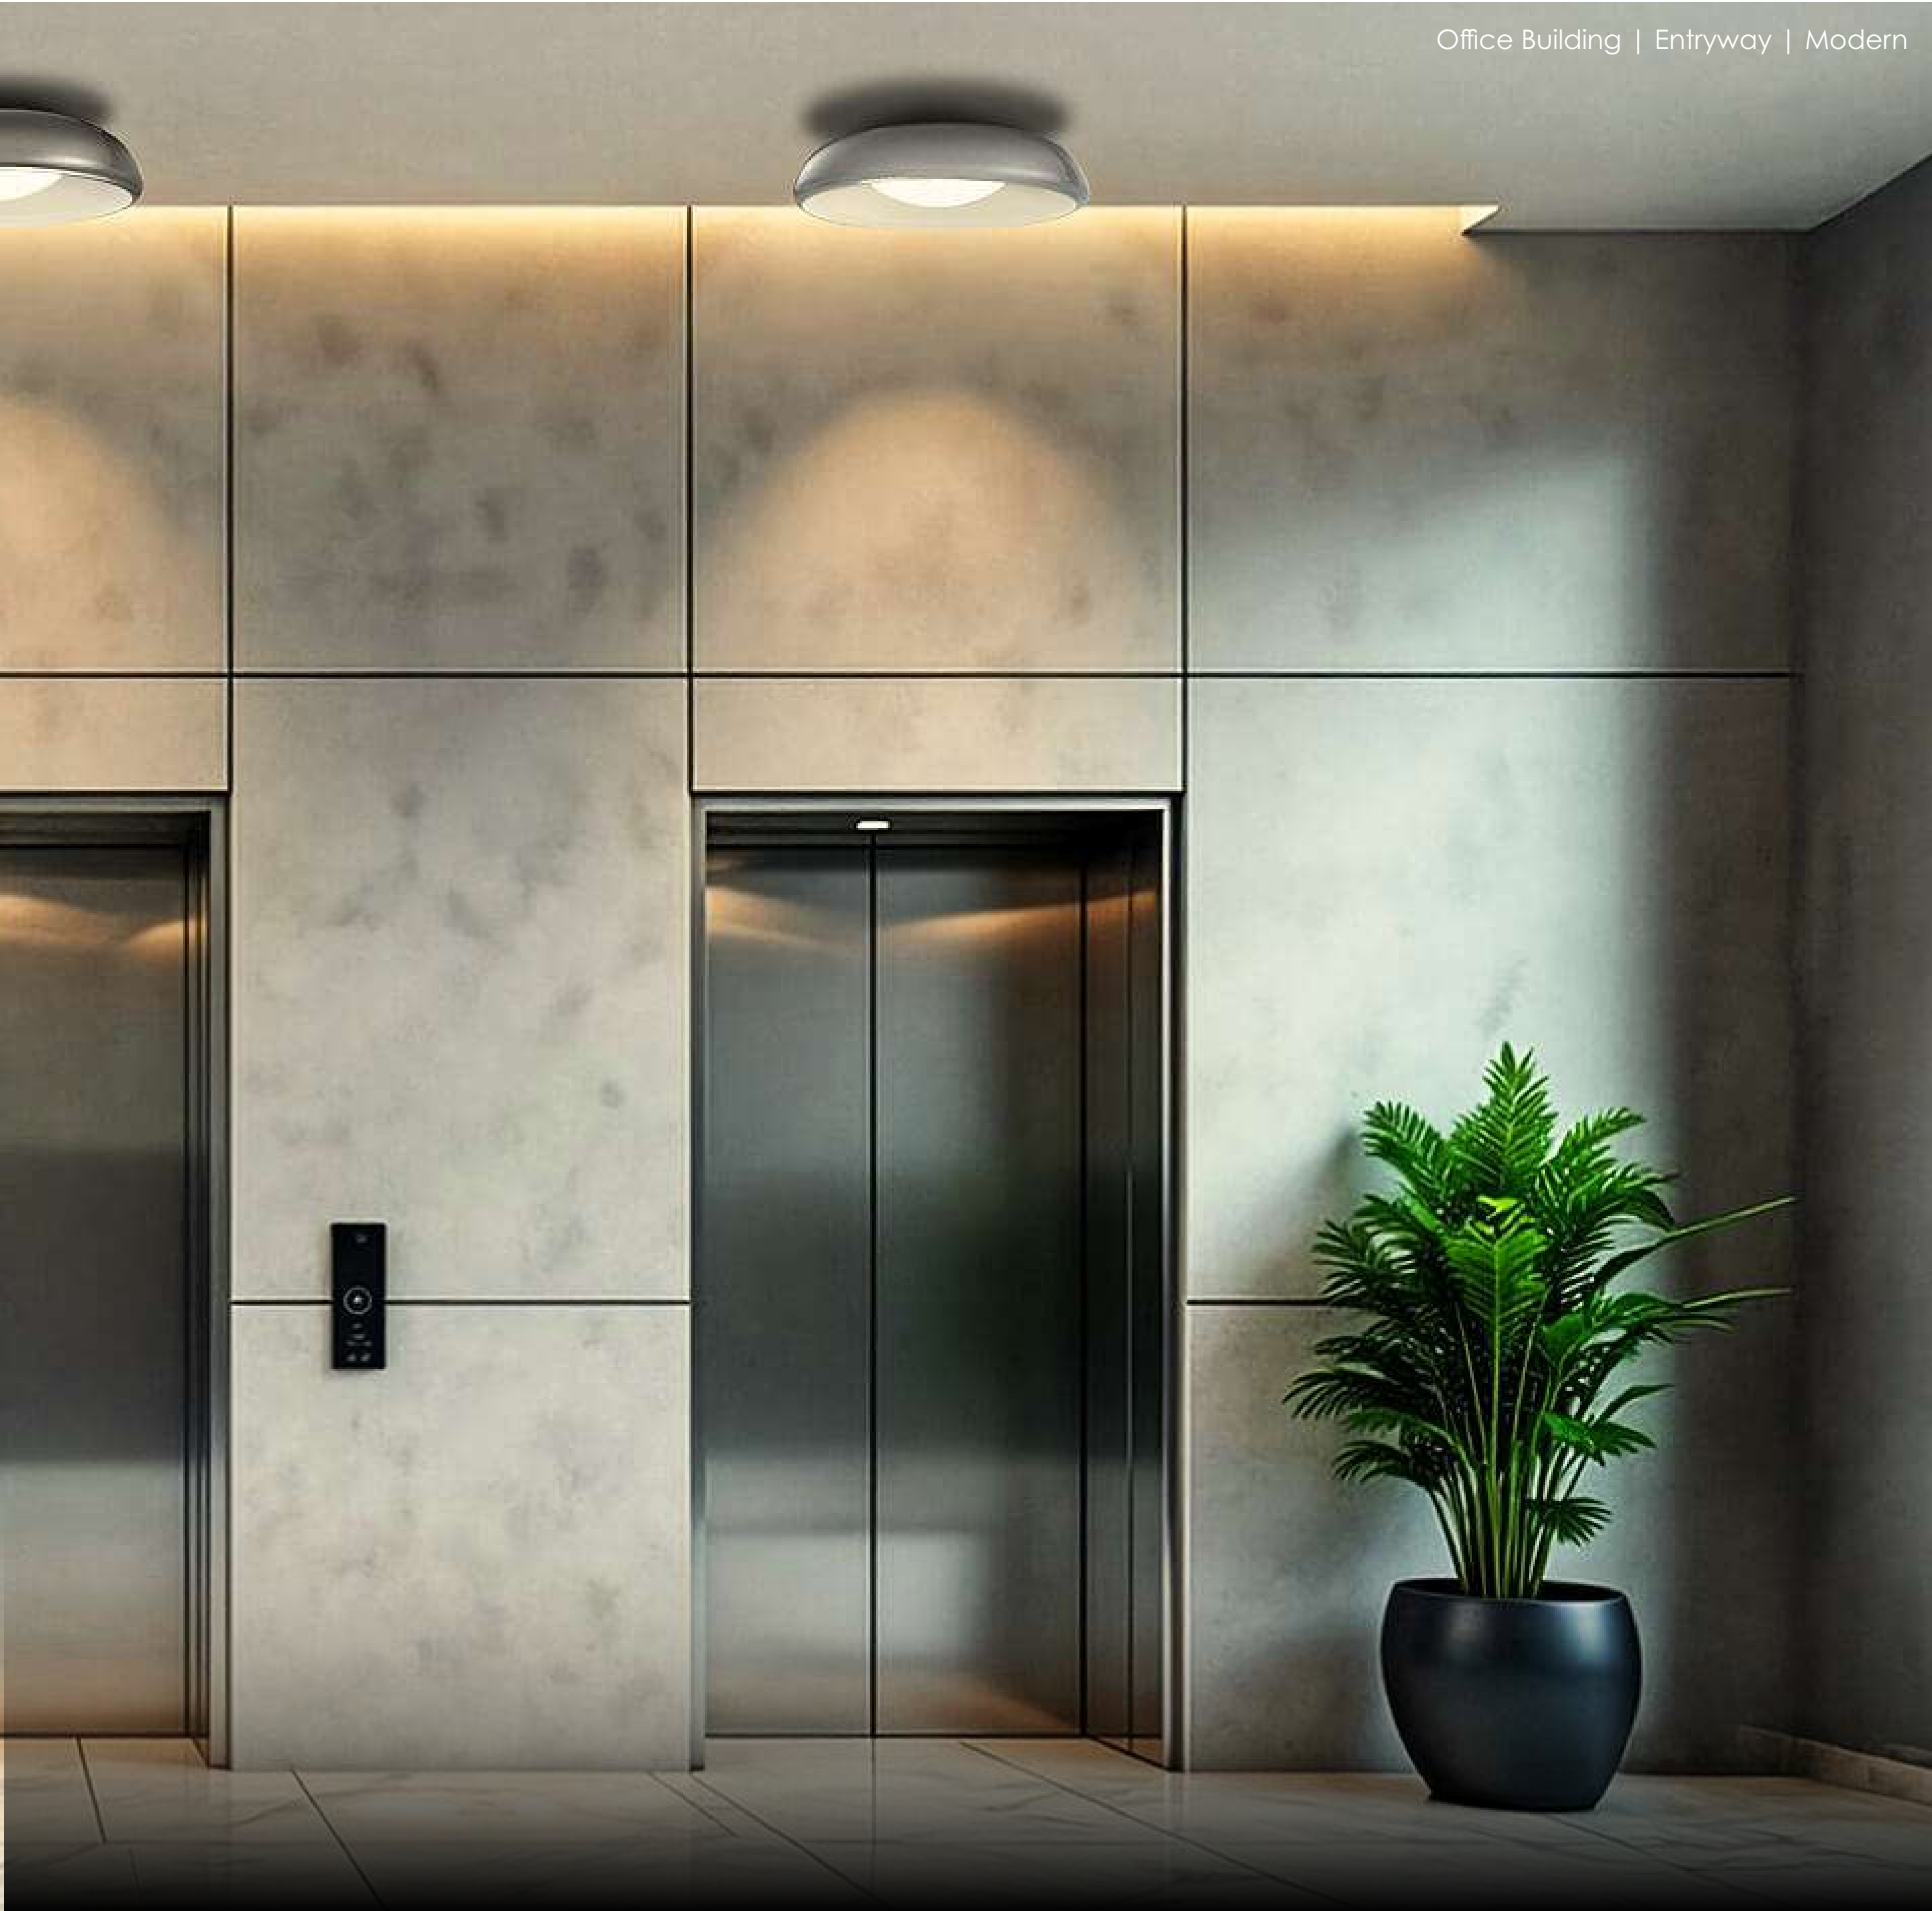

DISCO | Ceiling

Ceiling LIGHTING

The DISCO™ Ceiling Light

The DISCO™ ceiling fixture is a high-quality, RLM luminaire that has made a distinct niche in ceiling lighting solutions. A perfect 24" diameter along with direct lighting dispersion has made this luminaire a flawless addition to interior spaces looking for a sleek, circular dynamo that upgrades the look and feel of even the classiest of modern interiors.

The DISCO™ ceiling luminaire is versatile and lends itself well to laid back spaces as well as dynamic, new modern interiors. Key features of the DISCO™ are:

- The DISCO™ perfects simplicity and places it flush to the ceiling of your interiors to provide the perfect radiance with up to 2,657 worth of lumens.
- The variety of premium finishes that have been added to this wonderful ceiling light have made the demand skyrocket as many specifiers are loving the ability to offer a fixture such as this that matches interior design motifs with ease.
- The DISCO™ was designed to work in both classically designed settings as well as being chic enough to handle the modern avant garde design trends. To say that this is amongst some of the very best ceiling light fixtures in the industry today is evident!

Administrative Office | Modern | Lobby

"The DISCO™ is impactful yet subtle, making a dramatic, immediate improvement to your space without pulling away from the look and feel of an already established interior."