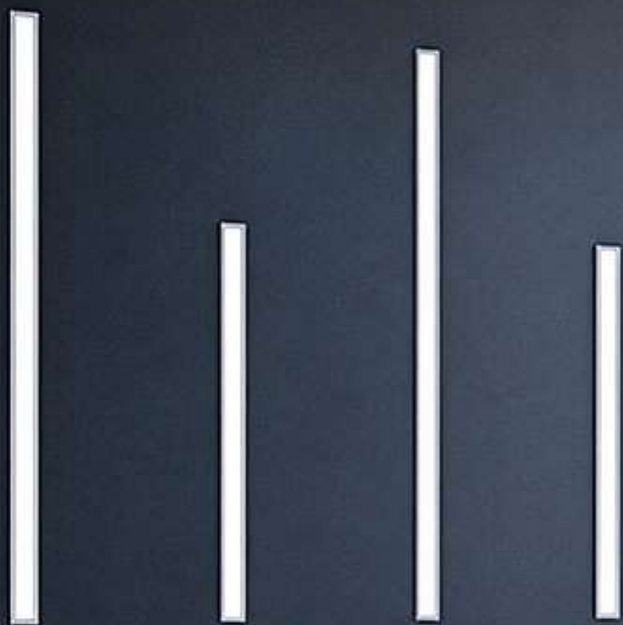

FLUX RECESSED | Wall Linear

Big + BRIGHT

The FLUX™ Recessed Wall linear

The **FLUX™** recessed wall linear is a pivotal addition to your interior lighting ambitions. This fixture brings not only radiance, but strong prominent design sensibilities that exude luxury and forward-thinking modernity. We're always at the forefront of linear lighting and the **FLUX™** is an offering that ensures prominent, big, powerful radiance is a part of your world.

The **FLUX™** recessed linear light brings wide, brilliant linear lighting to your interior lighting needs. Some key features of the **FLUX™** recessed wall linear are:

- The **FLUX™** is the simple, yet dramatic interior wall linear that makes an immediate statement both in prominence, style, and of course, linear lighting.
- A size range of 24" - 144", has brought a big reputation to the **FLUX™** recessed wall linear as the go-to choice for interior wall lighting when the project requires linear lighting done on a big scale and done right with a lighting solution designed to meet your needs..
- From an aesthetic standpoint, the **FLUX™** is the finishing touch for a space that requires a modern, sleek solution to interior wall lighting that treats your wall like a canvas and the light as the artwork while simultaneously meeting your need for radiance, ambiance, and establishing an air of distinction and prestige.

Car Dealership | Gallery | Showroom

"The **FLUX™** recessed wall linear becomes a fully integrated part of your interior lighting experience. Once installed, there is no way to envision your interior space without it."