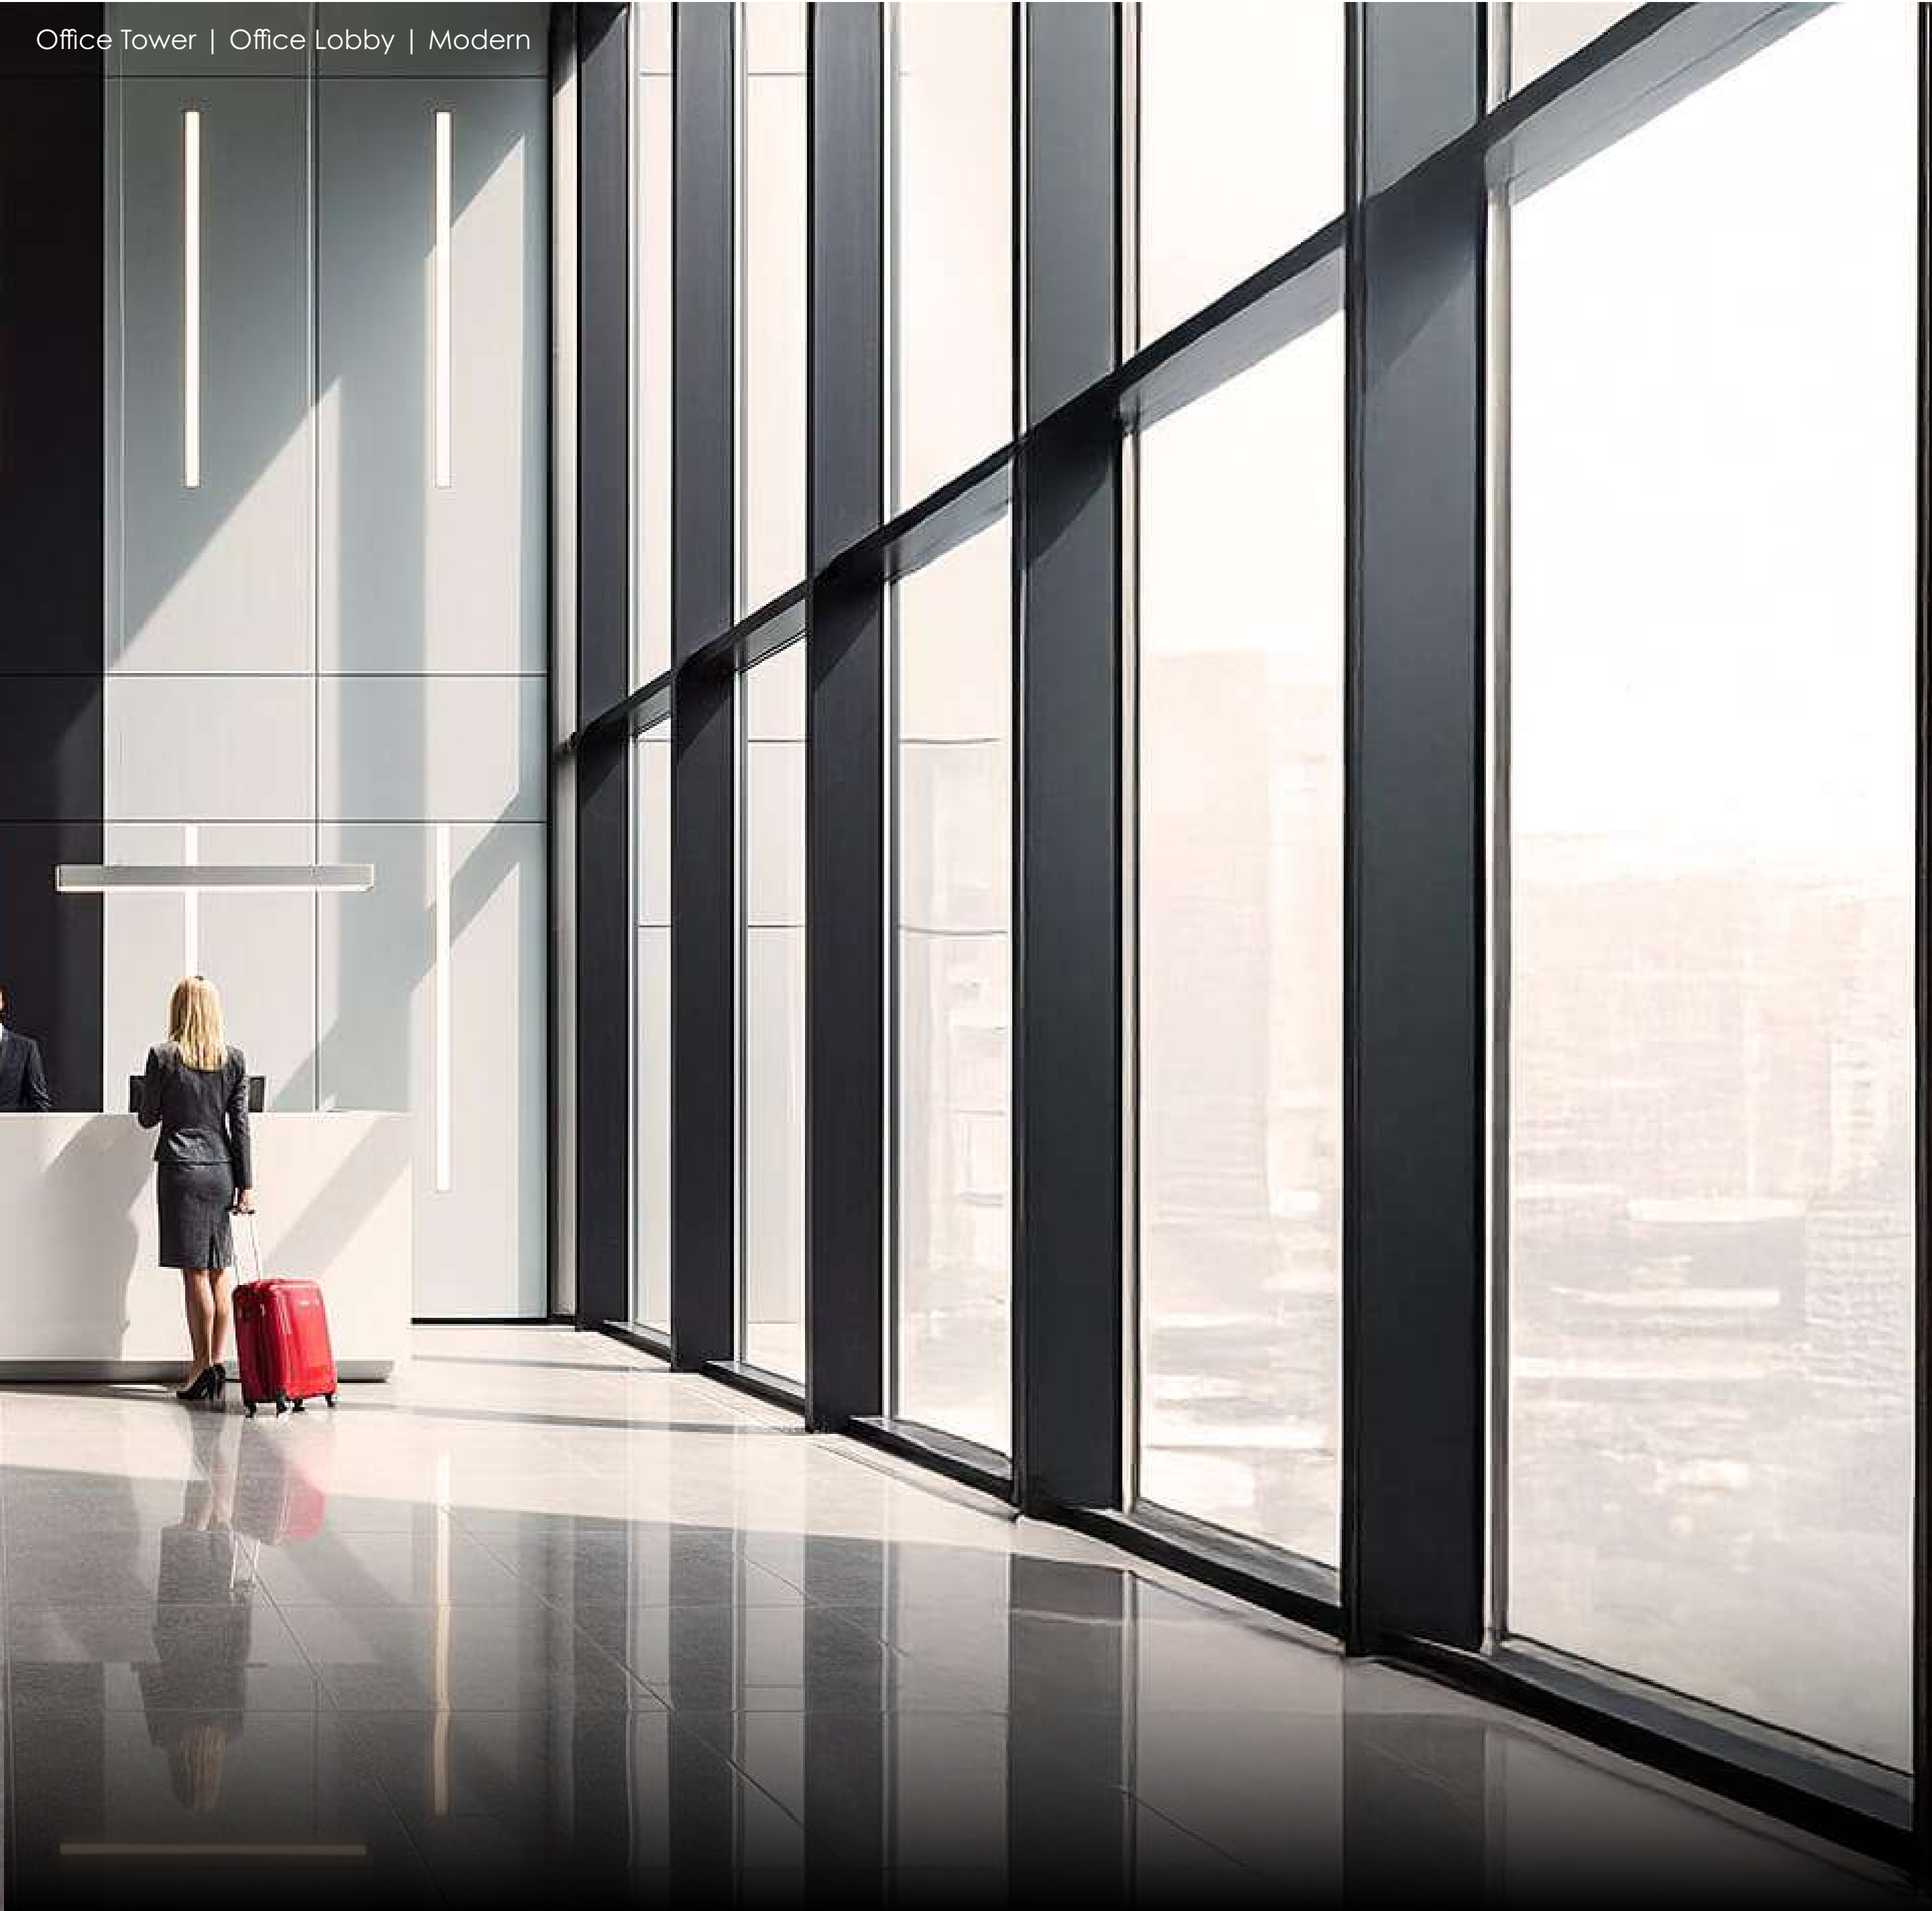

Contact [TMS Lighting Inc.](#) for more information on this amazing lighting fixture and other amazing product offers!