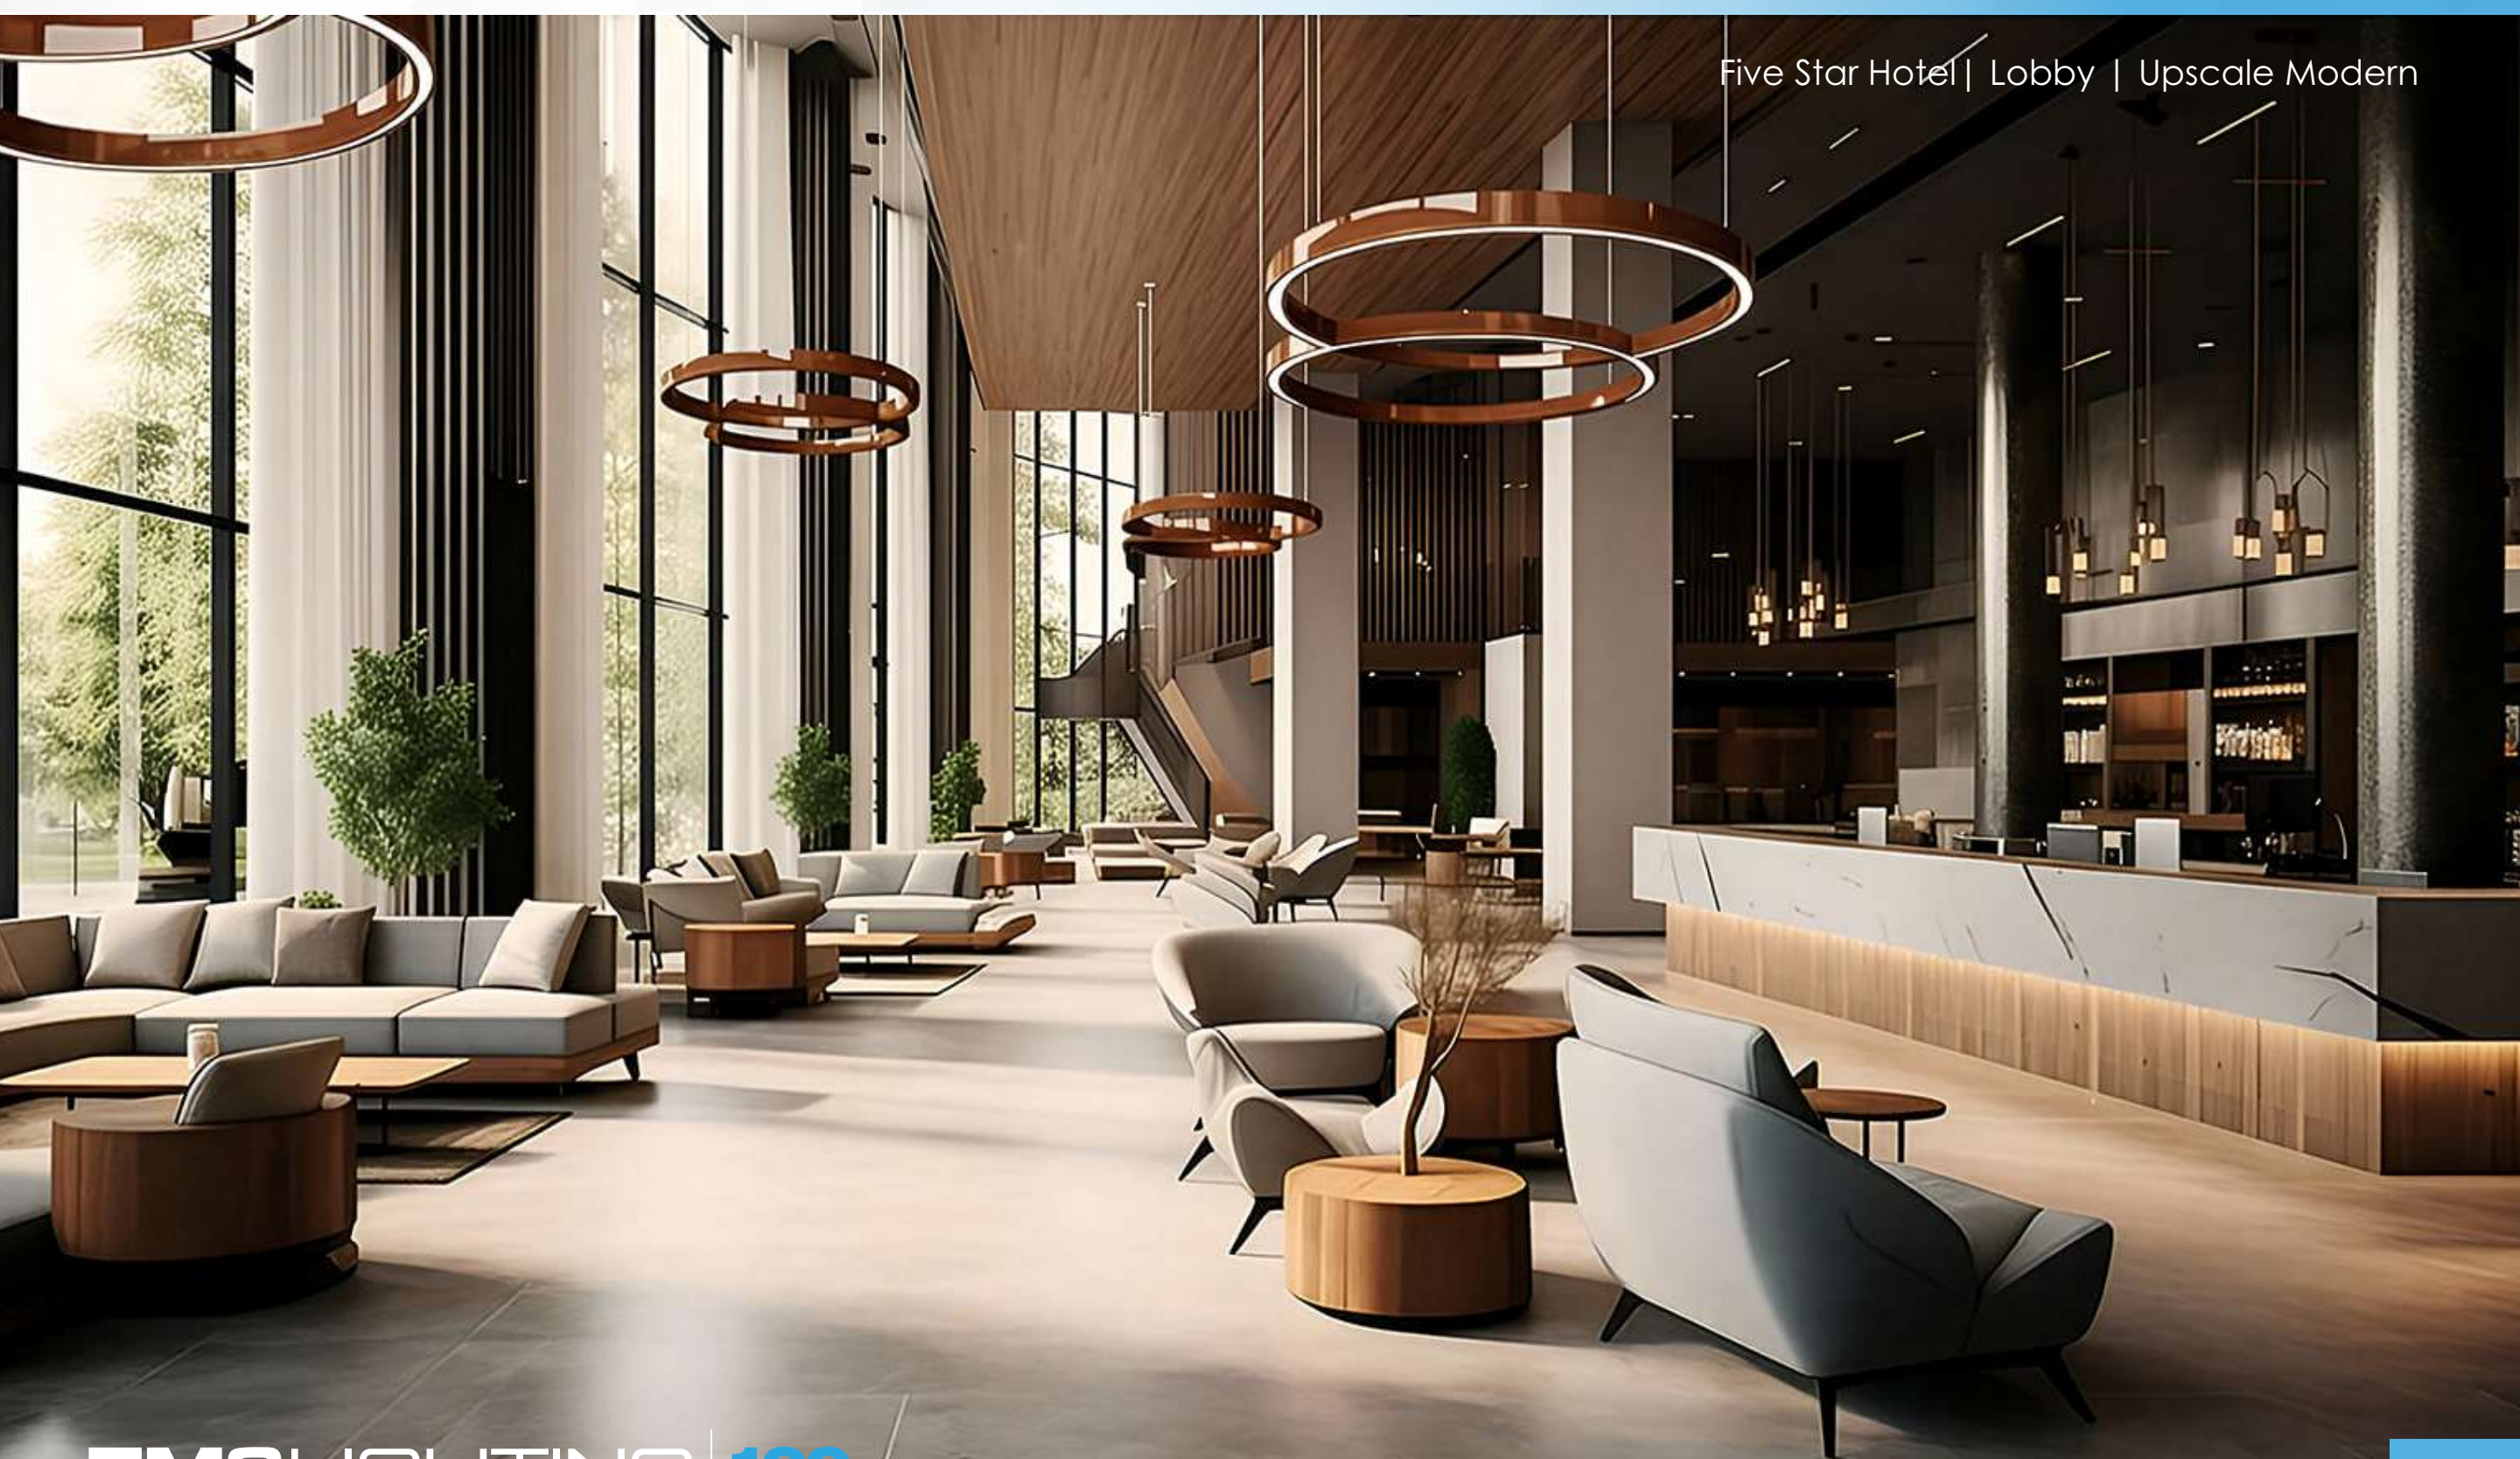

The **LUNA FUSO™** is a show piece that combines artistic beauty with powerful, practical illumination. Some key features of the **LUNA FUSO™** pendant light are:

- The **LUNA FUSO™** successfully fuses together two powerful rings into one shape for a unparalleled lighting fixture that brings the right type of radiance and reputation to your project. To say that this leaves a wonderful impression is an understatement.
- With a size range of 24" - 48", the **LUNA FUSO™** is manufactured to perfectly accommodate the both mid-sized to large scale spaces with beautiful Direct and Indirect-Direct lighting options that are sure to illuminate your space just the way you need it to.
- Creatively, the **LUNA FUSO™** boast a reputable design that features the only suspended luminaire with a truly intersected ring pendants--A stunning creative marvel that is unique to this fixture and its sister: the **LUNA FUSO L™**.

Five Star Hotel | Lobby | Upscale Modern

"The **LUNA FUSO™** doesn't just garner its reputation from its beauty and unique build, but primarily that its unique beauty and design adds an added bonus to already amazing lighting."