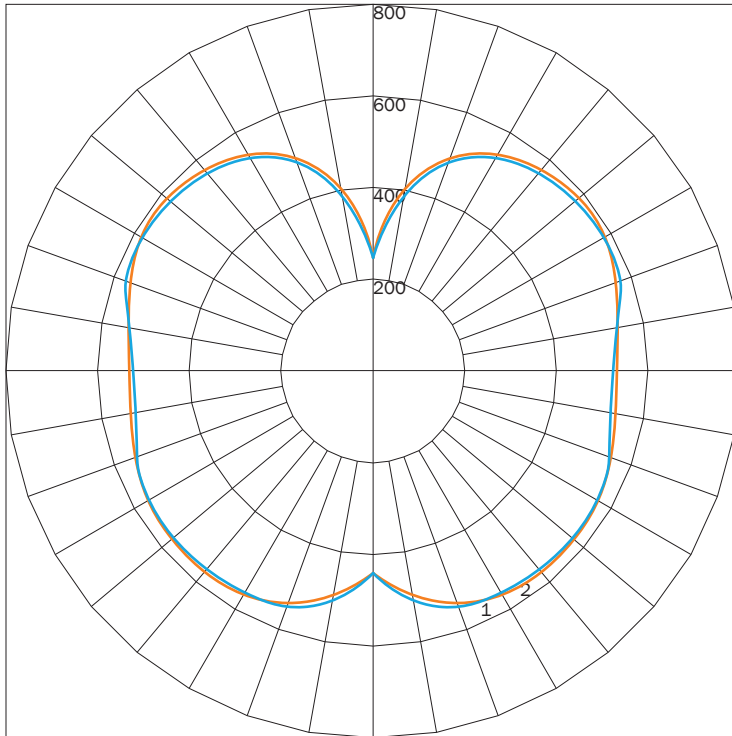

### POLAR GRAPH

MAXIMUM CANDELA = 777.28 LOCATED AT HORIZONTAL ANGLE = 45, VERTICAL ANGLE = 140  
 # 1 - VERTICAL PLANE THROUGH HORIZONTAL ANGLES (90 - 270)  
 # 2 - VERTICAL PLANE THROUGH HORIZONTAL ANGLES (0 - 180)

### POLAR GRAPH

MAXIMUM CANDELA = 1376.92 LOCATED AT HORIZONTAL ANGLE = 150, VERTICAL ANGLE = 105  
 # 1 - VERTICAL PLANE THROUGH HORIZONTAL ANGLES (90 - 270)  
 # 2 - VERTICAL PLANE THROUGH HORIZONTAL ANGLES (0 - 180)