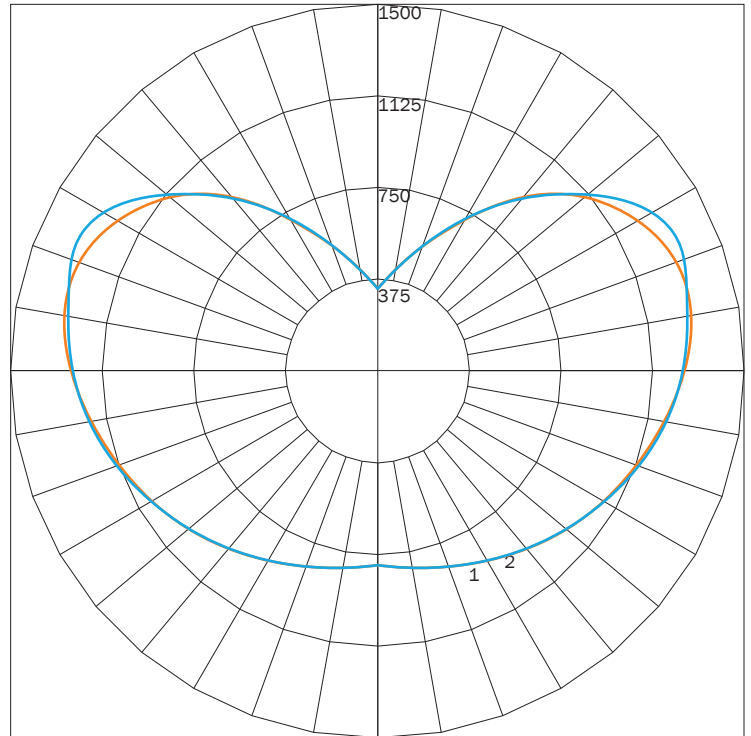

### POLAR GRAPH

MAXIMUM CANDELA = 777.28 LOCATED AT HORIZONTAL ANGLE = 45, VERTICAL ANGLE = 140  
 # 1 - VERTICAL PLANE THROUGH HORIZONTAL ANGLES (90 - 270)  
 # 2 - VERTICAL PLANE THROUGH HORIZONTAL ANGLES (0 - 180)

**LUMINAIRE LUMENS** 7796  
**TOTAL LUMINAIRE EFFICIENCY** NA  
**LUMINAIRE EFFICACY RATING** 38  
**TOTAL LUMINAIRE WATTS** 206

### POLAR GRAPH

MAXIMUM CANDELA = 1376.92 LOCATED AT HORIZONTAL ANGLE = 150, VERTICAL ANGLE = 105  
 # 1 - VERTICAL PLANE THROUGH HORIZONTAL ANGLES (90 - 270)  
 # 2 - VERTICAL PLANE THROUGH HORIZONTAL ANGLES (0 - 180)