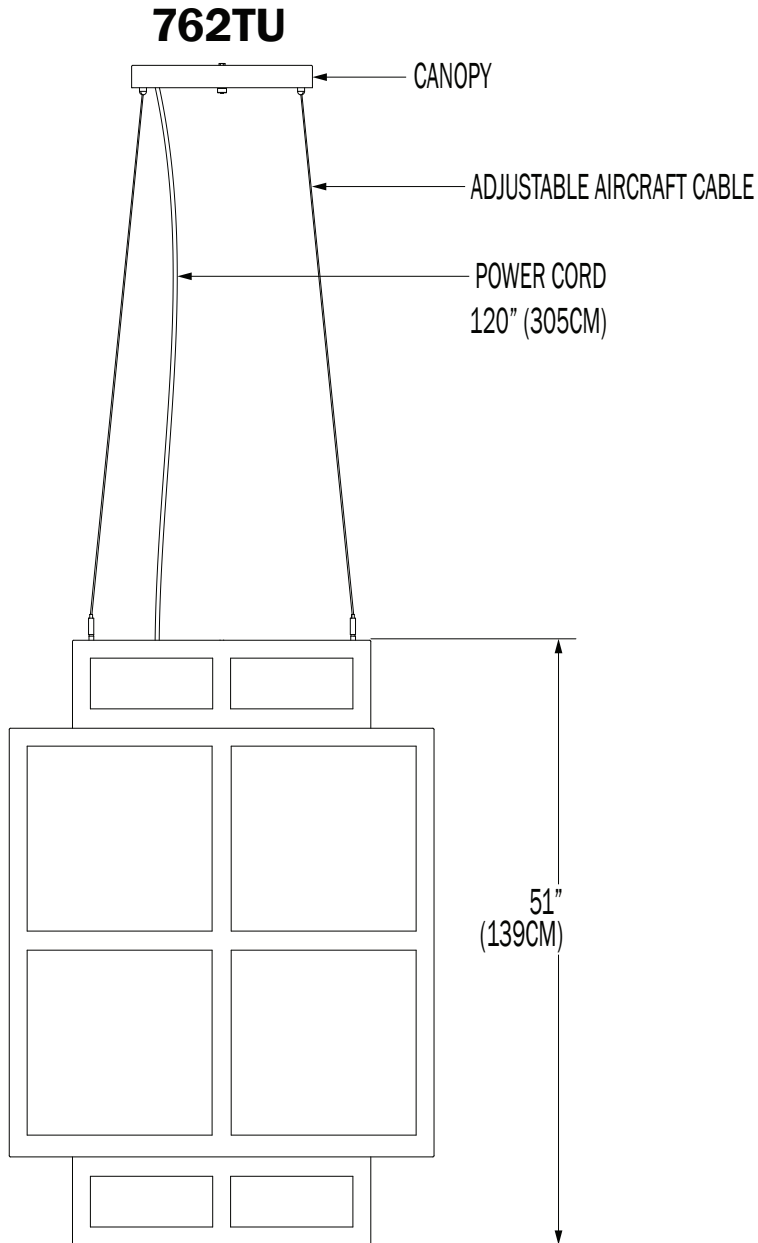

TURM 2™ PENDANT

CUSTOM

NOTE: THIS FIXTURE CAN BE CUSTOMIZE. DIMENSION, LAMP TYPES, ENCLOSURE, AND COLOR CAN BE MODIFIED TO SUIT YOUR LIGHTING AND ARCHITECTURAL REQUIREMENTS. CONTACT YOUR LOCAL REPRESENTATIVE FOR MORE DETAILS: <http://tmslighting.com/sales-agents.html>

TMSLIGHTING