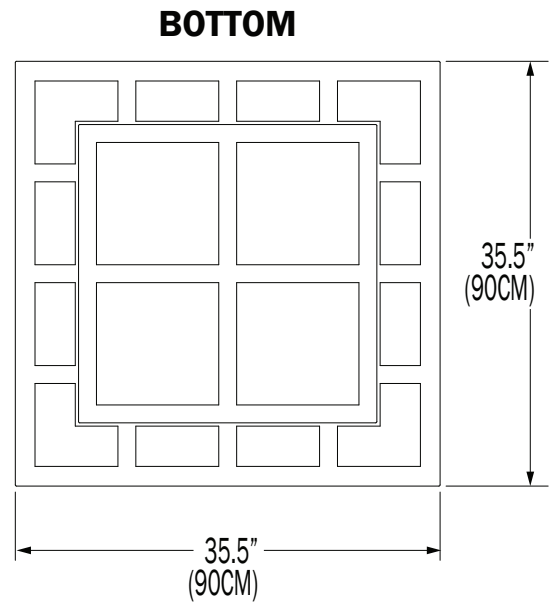

TURM 2™ PENDANT

CUSTOM

NOTE: THIS FIXTURE CAN BE CUSTOMIZE. DIMENSION, LAMP TYPES, ENCLOSURE, AND COLOR CAN BE MODIFIED TO SUIT YOUR LIGHTING AND ARCHITECTURAL REQUIREMENTS. CONTACT YOUR LOCAL REPRESENTATIVE FOR MORE DETAILS: <http://tmslighting.com/sales-agents.html>

TMSLIGHTING