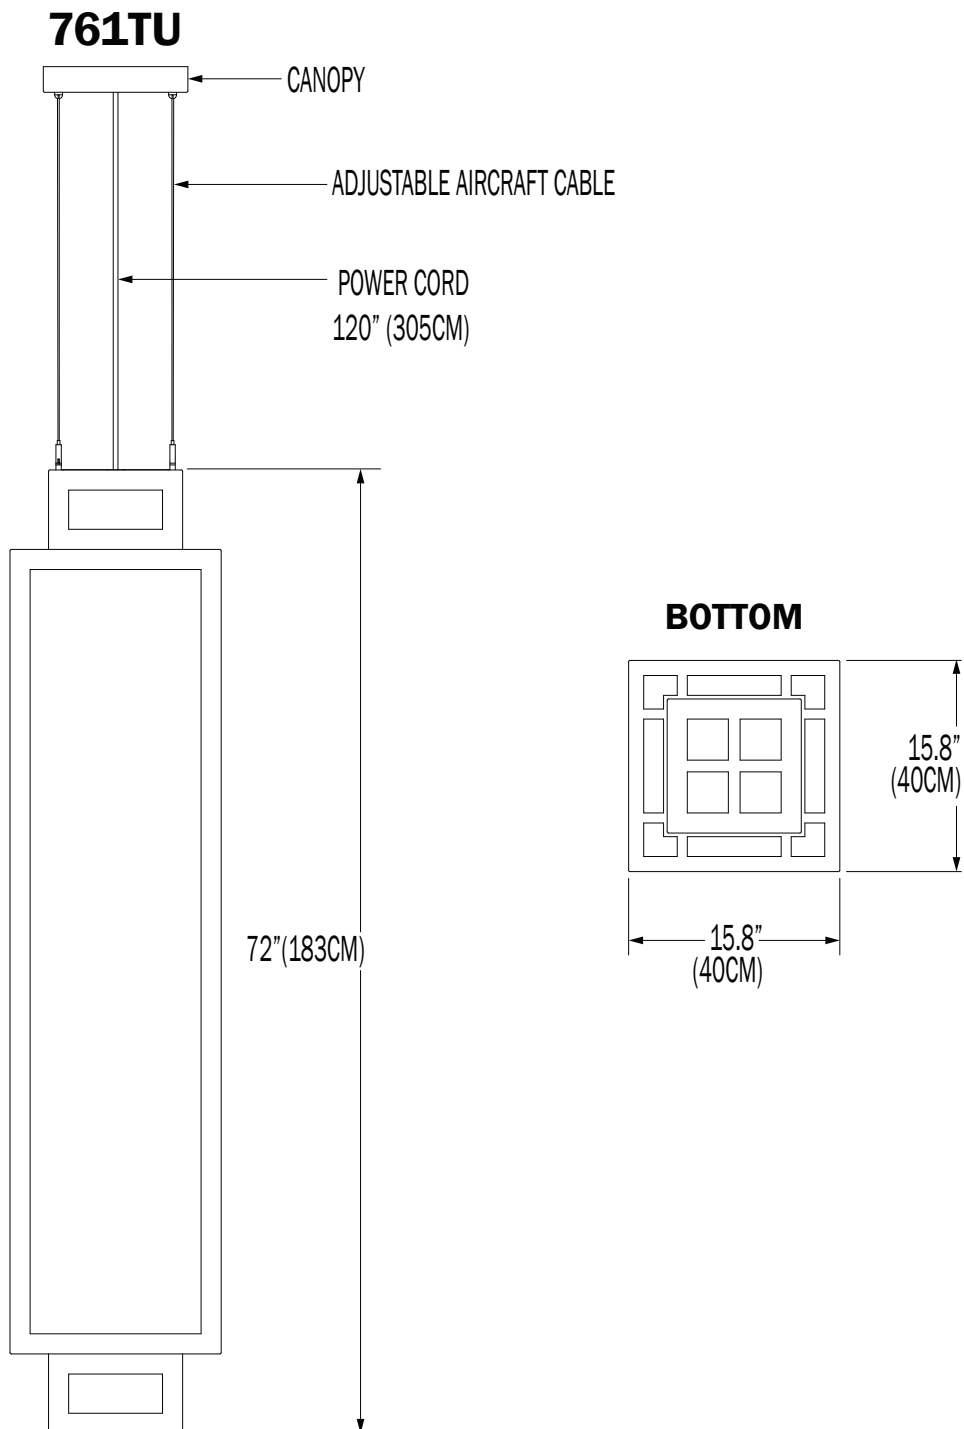

TURM 1™ PENDANT

CUSTOM

NOTE: THIS FIXTURE CAN BE CUSTOMIZE. DIMENSION, LAMP TYPES, ENCLOSURE, AND COLOR CAN BE MODIFIED TO SUIT YOUR LIGHTING AND ARCHITECTURAL REQUIREMENTS. CONTACT YOUR LOCAL REPRESENTATIVE FOR MORE DETAILS: <https://tmslighting.com/sales-agents.html>