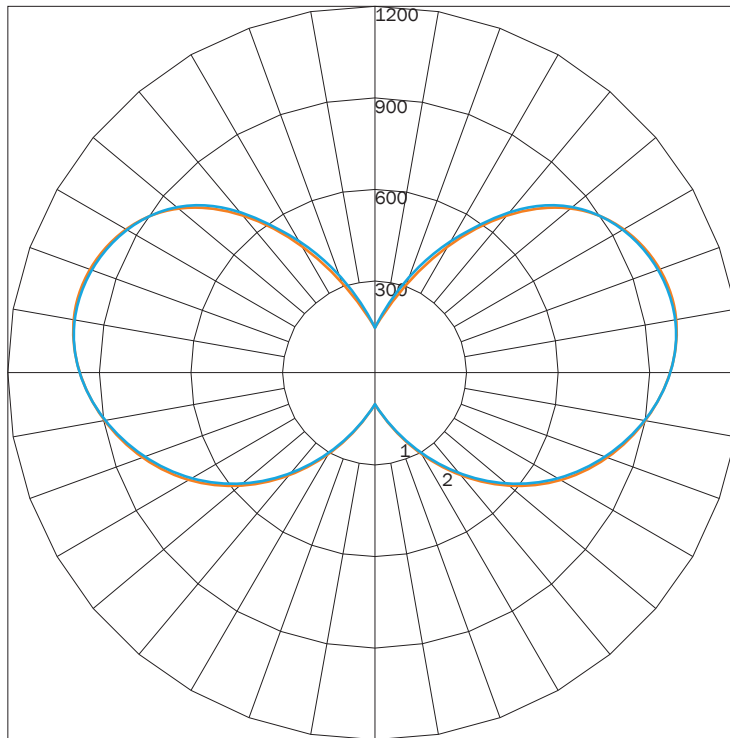

DIFFUSE

PN	DIFFUSER	LUMENS	WATTAGE
761TU	SD	9585	140

IES INDOOR REPORT
PHOTOMETRIC FILENAME : 761TU 140LED F05 SD.IES

POLAR GRAPH

MAXIMUM CANDELA = 1069.44 LOCATED AT HORIZONTAL ANGLE = 150, VERTICAL ANGLE = 105
 # 1 - VERTICAL PLANE THROUGH HORIZONTAL ANGLES (90 - 270)
 # 2 - VERTICAL PLANE THROUGH HORIZONTAL ANGLES (0 - 180)