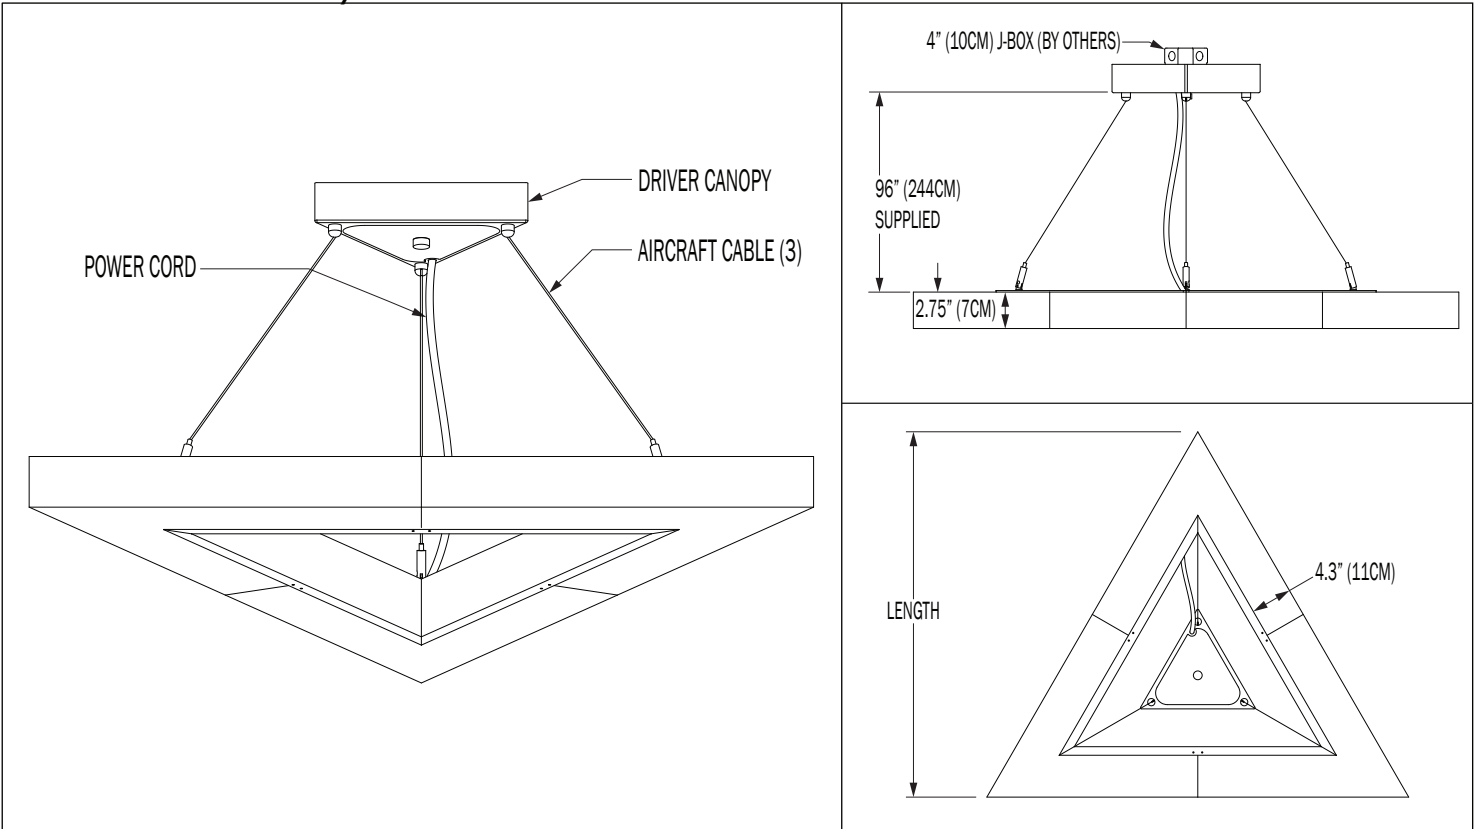

PS - SINGLE PLATE W/ AIRCRAFT CABLES