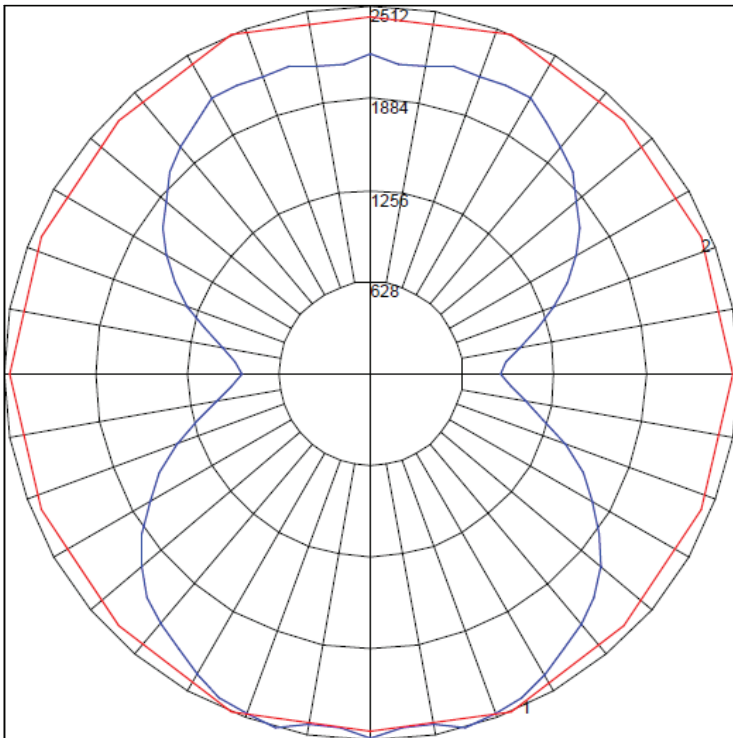

CEILING MOUNT - CANOPY ENCLOSURE

SIZE (INCH)	SECTION	AC CABLES	MOUNTING HEIGHT (SINGLE PLATE)	CANOPY SIZE (SIZE)	WEIGHT (LBS)
24" (61CM)	1	3	32"	12" (30.5CM)	25
36" (91CM)	1	3	54"	12" (30.5CM)	30
48" (122CM)	1	3	80"	12" (30.5CM)	35
60" (152CM)	1	3	NA	12" (30.5CM)	40
72" (183CM)	1	3	NA	14" (36CM)	45

6325

MM - MULTIPLE AIRCRAFT CABLES

PS - SINGLE PLATE W/ AIRCRAFT CABLES

DIFFUSE

PN	SIZE (LENGTH)	LUMENS	WATTAGE
6325	24	3577	35
	36	7985	80
	48	11260	124
	60	16394	165
	72	20587	208

IES INDOOR REPORT

PHOTOMETRIC FILENAME : 6325 72 ID 35K F05.IES

POLAR GRAPH

MAXIMUM CANDELA = 2512.4 - LOCATED AT HORIZONTAL ANGLE = 67.5, VERTICAL ANGLE = 15
 # 1 - VERTICAL PLANE THROUGH HORIZONTAL ANGLES (90 - 270) (THROUGH MAX. CD.)
 # 2 - HORIZONTAL CONE THROUGH VERTICAL ANGLE (5) (THROUGH MAX. CD.)