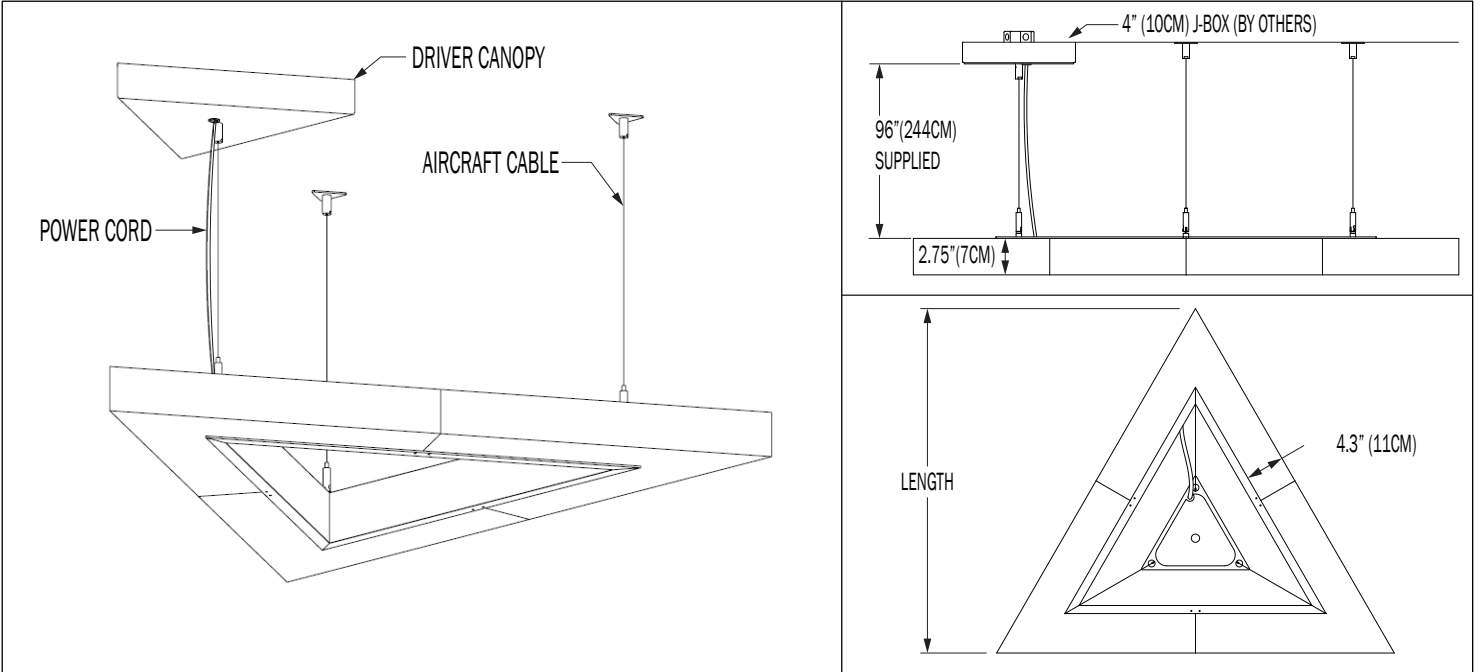

6325

MM - MULTIPLE AIRCRAFT CABLES