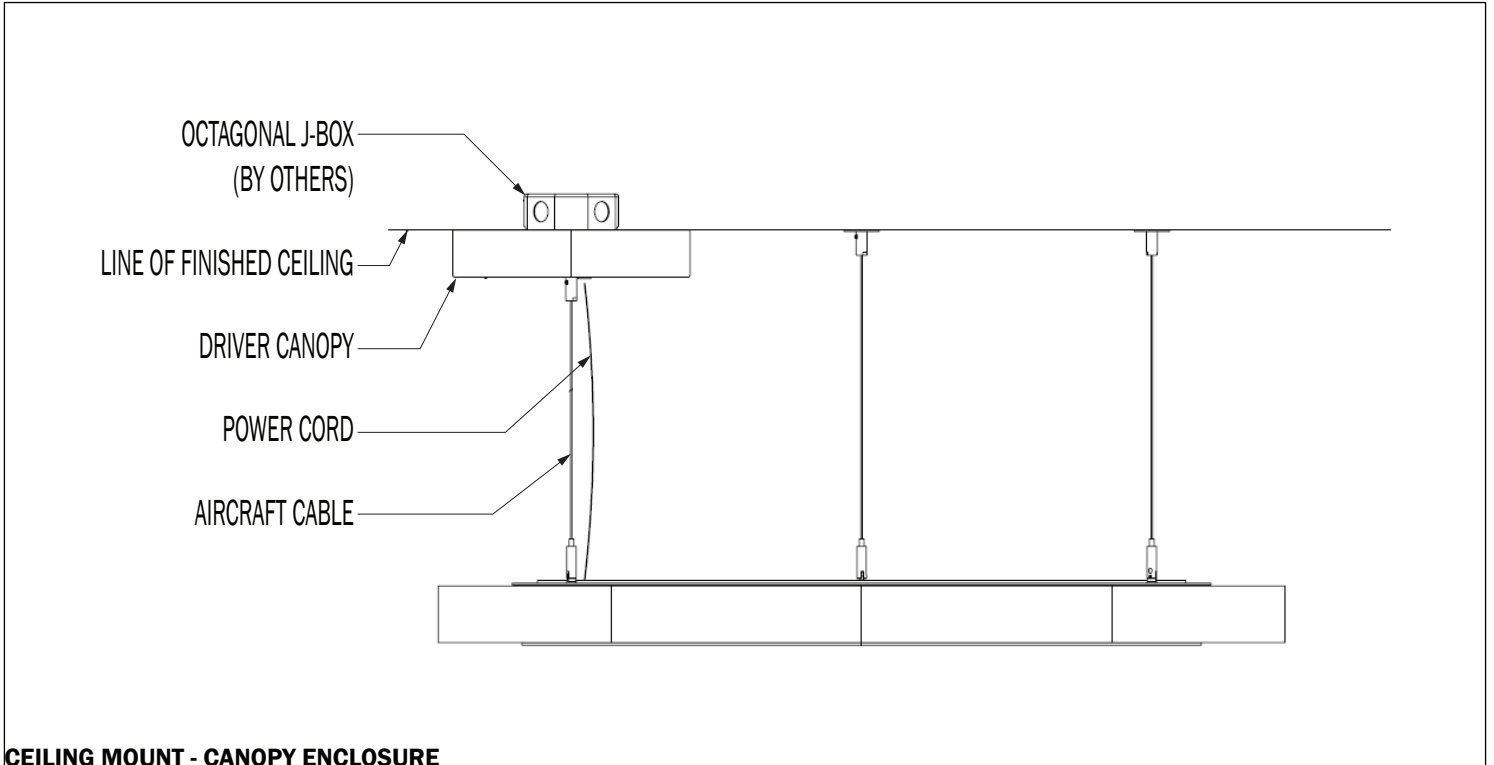

DIFFUSE

TOLICE™ PENDANT

PROJECT: _____

TYPE: _____

QUANTITY: _____

6325

1 2 3 4 5 6 7

1.	24	36	48	60	72					
SIZE	24" (61CM)	36" (91CM)	48" (122CM)	60" (152CM)	72" (183CM)					
LED (W)	35W	80W	124W	165W	208W					
LUMENS	3577	7985	11260	16394	20587					
2.	30K		35K		40K					
LED CCT	3000		3500		4000					
3.	UNI									
VOLTAGE	120 - 277V									
4.	MM					PS				
MOUNTING	MULTIPLE AIRCRAFT CABLES					SINGLE PLATE W/ AIRCRAFT CABLES				
5.	BC					WC				
CORD	BLACK DROP CORD					WHITE DROP CORD				
6.	F04	F05	F09	F15	F16	F18	F21	F31	F33	RAL
FINISH	MATTE WHITE	GLOSS WHITE	PEWTER	MATTE BLACK	GLOSS BLACK	SATIN ALUMINUM	ARCH BRONZE	SILVER METALLIC	PYRITE BRONZE	CUSTOM (SPECIFY)
7.	DIML									
DIMMING	0 - 10V DIMMING (1%)									

CEILING MOUNT - CANOPY ENCLOSURE

SIZE (INCH)	SECTION	AC CABLES	MOUNTING HEIGHT (SINGLE PLATE)	CANOPY SIZE (SIZE)	WEIGHT (LBS)
24" (61CM)	1	3	32"	12" (30.5CM)	25
36" (91CM)	1	3	54"	12" (30.5CM)	30
48" (122CM)	1	3	80"	12" (30.5CM)	35
60" (152CM)	1	3	NA	12" (30.5CM)	40
72" (183CM)	1	3	NA	14" (36CM)	45

POLAR GRAPH

MAXIMUM CANDELA = 2512.4 - LOCATED AT HORIZONTAL ANGLE = 67.5, VERTICAL ANGLE = 15
 # 1 - VERTICAL PLANE THROUGH HORIZONTAL ANGLES (90 - 270) (THROUGH MAX. CD.)
 # 2 - HORIZONTAL CONE THROUGH VERTICAL ANGLE (5) (THROUGH MAX. CD.)