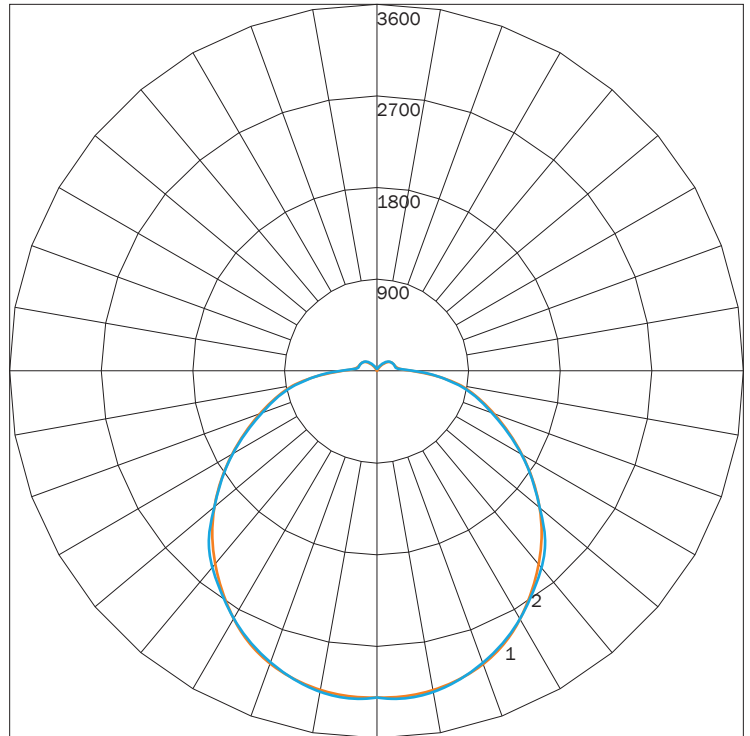

### POLAR GRAPH

MAXIMUM CANDELA = 2455.13 LOCATED AT HORIZONTAL ANGLE = 0, VERTICAL ANGLE = 5  
 # 1 - VERTICAL PLANE THROUGH HORIZONTAL ANGLES (09 - 270)  
 # 2 - VERTICAL PLANE THROUGH HORIZONTAL ANGLES (0 - 180)

**LUMINAIRE LUMENS** 8090  
**TOTAL LUMINAIRE EFFICIENCY** NA  
**LUMINAIRE EFFICACY RATING** 43  
**TOTAL LUMINAIRE WATTS** 186

### POLAR GRAPH

MAXIMUM CANDELA = 3316.56 LOCATED AT HORIZONTAL ANGLE = 75, VERTICAL ANGLE = 5  
 # 1 - VERTICAL PLANE THROUGH HORIZONTAL ANGLES (90 - 270)  
 # 2 - VERTICAL PLANE THROUGH HORIZONTAL ANGLES (0 - 180)