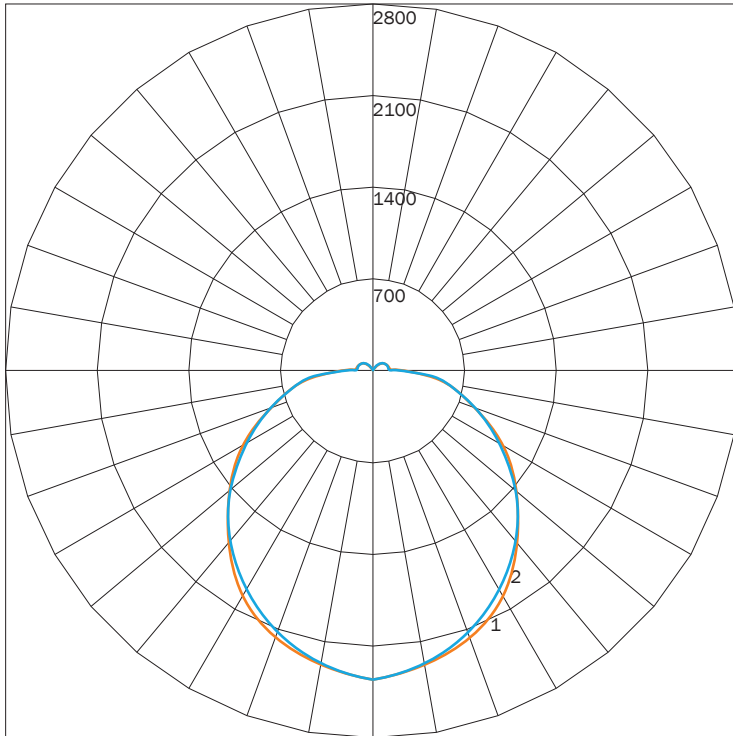

### POLAR GRAPH

MAXIMUM CANDELA = 2455.13 LOCATED AT HORIZONTAL ANGLE = 0, VERTICAL ANGLE = 5  
 # 1 - VERTICAL PLANE THROUGH HORIZONTAL ANGLES (09 - 270)  
 # 2 - VERTICAL PLANE THROUGH HORIZONTAL ANGLES (0 - 180)

### POLAR GRAPH

MAXIMUM CANDELA = 3316.56 LOCATED AT HORIZONTAL ANGLE = 75, VERTICAL ANGLE = 5  
 # 1 - VERTICAL PLANE THROUGH HORIZONTAL ANGLES (90 - 270)  
 # 2 - VERTICAL PLANE THROUGH HORIZONTAL ANGLES (0 - 180)