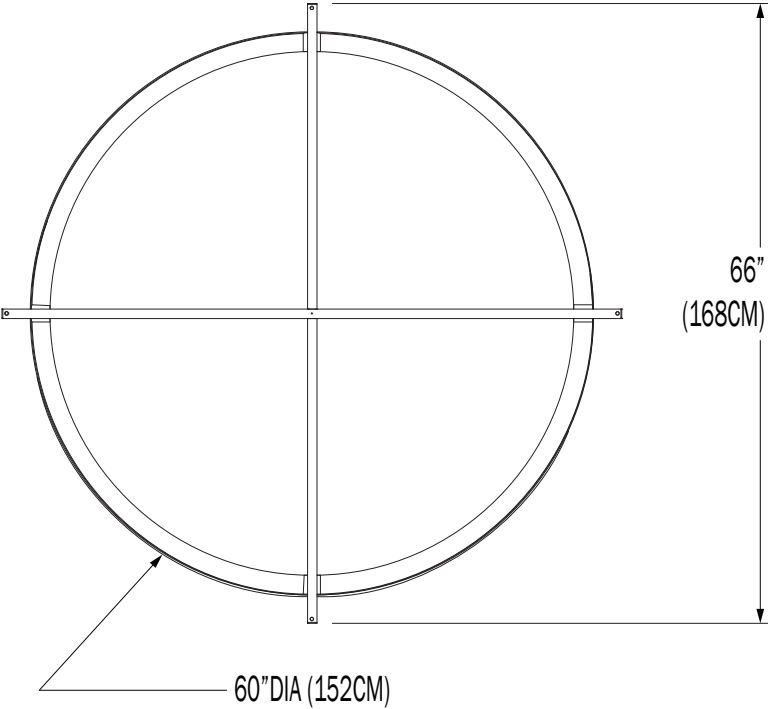

BOTTOM

CUSTOM

NOTE: THIS FIXTURE CAN BE CUSTOMIZE. DIMENSION, LAMP TYPES, ENCLOSURE, AND COLOR CAN BE MODIFIED TO SUIT YOUR LIGHTING AND ARCHITECTURAL REQUIREMENTS. CONTACT YOUR LOCAL REPRESENTATIVE FOR MORE DETAILS: <https://tmslighting.com/sales-agents.html>