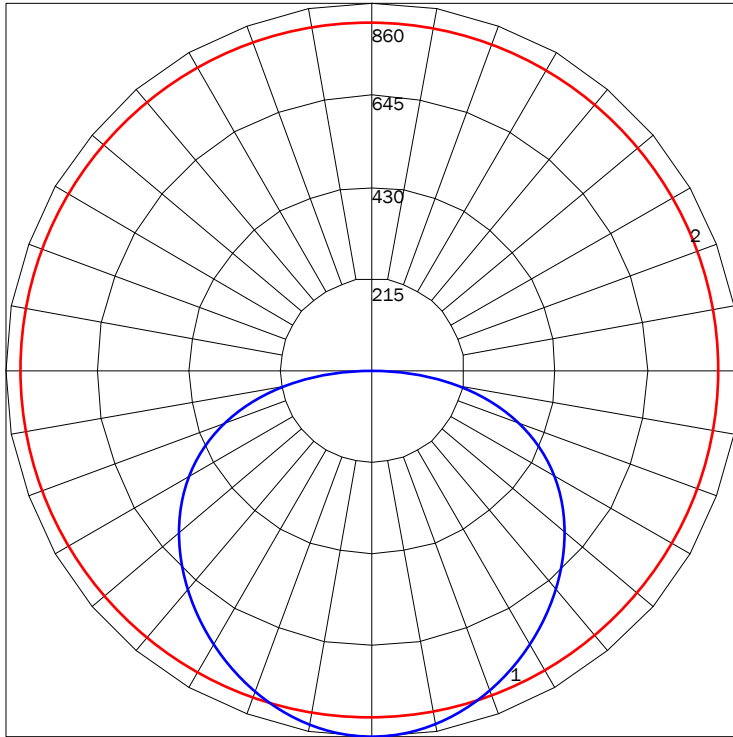

# SERENITY EZRA™ PENDANT

24

36

48

SIDE & ISO VIEW

# SERENITY EZRA™ PENDANT

PN	SIZE (DIA)	LUMENS	WATTAGE	WEIGHT
830EZ	24	3370	41	14
	36	5108	59	25
	48	5875	79	36

### POLAR GRAPH

MAXIMUM CANDELA = 589.72 LOCATED AT HORIZONTAL ANGLE = 180, VERTICAL ANGLE = 10  
 # 1 - VERTICAL PLANE THROUGH HORIZONTAL ANGLES (180 - 0) (THROUGH MAX. CD.)  
 # 2 - HORIZONTAL CONE THROUGH VERTICAL ANGLE (10) (THROUGH MAX. CD.)

### POLAR GRAPH

MAXIMUM CANDELA = 2479.53 LOCATED AT HORIZONTAL ANGLE = 157.5, VERTICAL ANGLE = 5  
 # 1 - VERTICAL PLANE THROUGH HORIZONTAL ANGLES (157.5 - 337.5) (THROUGH MAX. CD.)  
 # 2 - HORIZONTAL CONE THROUGH VERTICAL ANGLE (5) (THROUGH MAX. CD.)