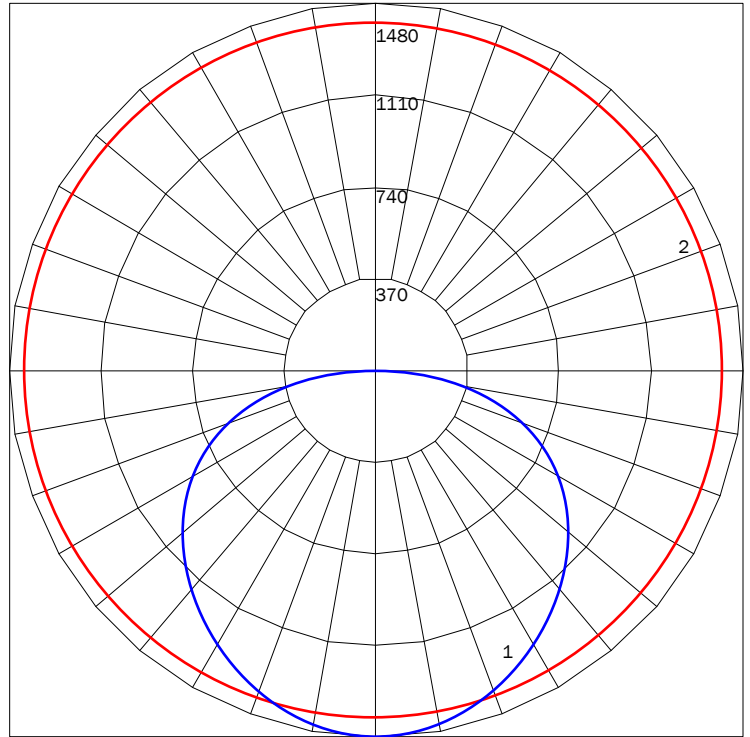

# SERENITY EZRA™ PENDANT

PN	SIZE (DIA)	LUMENS	WATTAGE	WEIGHT
830EZ	24	3370	41	14
	36	5108	59	25
	48	5875	79	36

### POLAR GRAPH

MAXIMUM CANDELA = 589.72 LOCATED AT HORIZONTAL ANGLE = 180, VERTICAL ANGLE = 10  
 # 1 - VERTICAL PLANE THROUGH HORIZONTAL ANGLES (180 - 0) (THROUGH MAX. CD.)  
 # 2 - HORIZONTAL CONE THROUGH VERTICAL ANGLE (10) (THROUGH MAX. CD.)

### POLAR GRAPH

MAXIMUM CANDELA = 2479.53 LOCATED AT HORIZONTAL ANGLE = 157.5, VERTICAL ANGLE = 5  
 # 1 - VERTICAL PLANE THROUGH HORIZONTAL ANGLES (157.5 - 337.5) (THROUGH MAX. CD.)  
 # 2 - HORIZONTAL CONE THROUGH VERTICAL ANGLE (5) (THROUGH MAX. CD.)