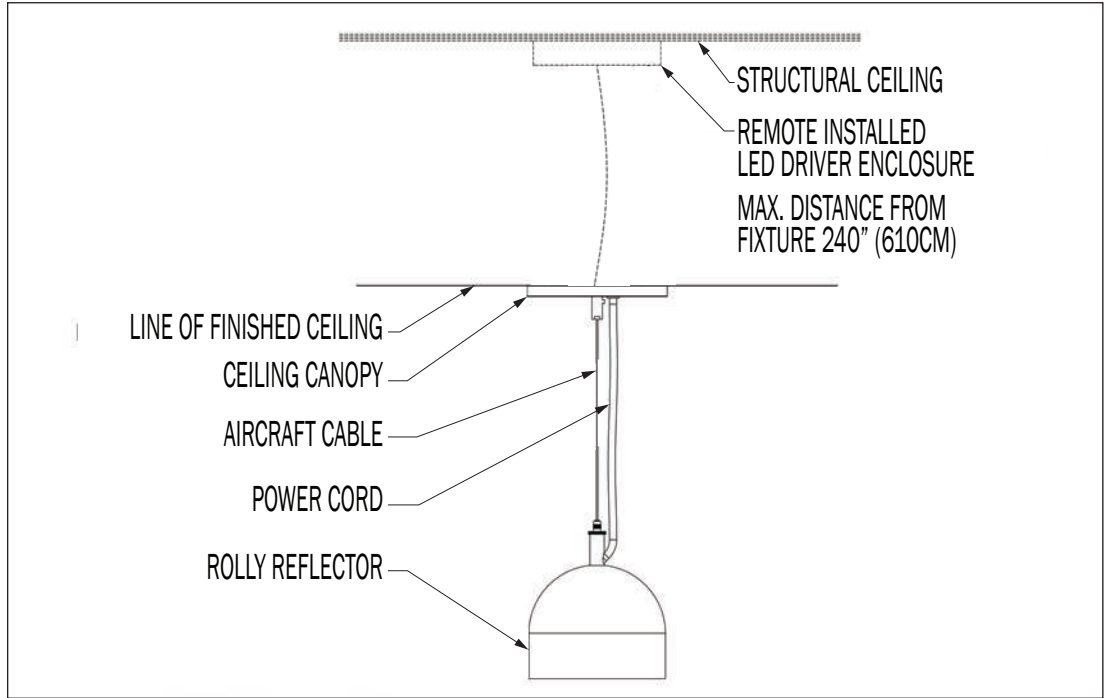

ROLLY™ PENDANT

PROJECT: _____
 TYPE: _____
 QUANTITY: _____

779R0

1 2 3 4 5 6 7 8 9 10

1.	6					8				
DIAMETER	6" DIA. (15CM)					8" DIA. (20CM)				
2.	20IN					9LED				
ILLUMINATION	20W INCANDESCENT MED BASE (PAR 20 RECOMMENDED)					9W LED				
3.	---		30K			35K		40K		
LED CCT	NONE		3000K			3500K		4000K		
4.	120					277				
VOLTAGE	120V					277V				
5.	BC					WC				
CORD	BLACK DROP CORD					WHITE DROP CORD				
6.	F04	F05	F15	F16	F09	F31	F18	F06	F07	F08
FINISH	MATTE WHITE	GLOSS WHITE	MATTE BLACK	GLOSS BLACK	PEWTER	SILVER METALLIC	SATIN ALUMINUM	CLAY BROWN	ZEUS BROWN	MIDNIGHT BLUE
	F10	F11	F13	F14	F21	F22	F24	F25	F26	F28
	FIRE RED	CITRUS ORANGE	FOREST GREEN	SUNSHINE YELLOW	ARCH. BRONZE	HARVEST GOLD	MELTED PLATINUM	MELTED GOLD	MELTED COPPER	DARK CAMPAGNE
	F32	F33	F38	F39	F40	F41	F42	F43	F44	F45
BRONZE METALLIC	PYRITE BRONZE	MEADOW GREEN	AQUA BLUE	BUBBLE PINK	ELECTRIC PURPLE	FAUX CHROME	FAUX GOLD	FAUX COPPER	COPPER METALLIC	
7.	00	F04	F05	F15	F16	F18	F10	F11	F14	F38
ACCENT FINISH	SAME AS OUTSIDE	MATTE WHITE	GLOSS WHITE	MATTE BLACK	GLOSS BLACK	SATIN ALUMINUM	FIRE RED	CITRUS ORANGE	SUNSHINE YELLOW	MEADOW GREEN
	F39	F40	F41	F42	F43	F44	RAL			
	AQUA BLUE	BUBBLE PINK	ELECTRIC PURPLE	FAUX CHROME	FAUX GOLD	FAUX COPPER	CUSTOM (SPECIFY RAL)			
8.	---			DIML				DIME		
DIMMING	NONE			0 - 10V DIMMING (1%)				LUTRON HI - LUME (1%)		
9.	---					EMR				
EMERGENCY ¹	NONE					REMOTE				
10.	ACC									
MOUNTING ² ACCESSORIES	AIRCRAFT CABLE FOR DROP CORDS									

779R0

REMOTE MOUNT

CANOPY MOUNT

PN	DIAMETER (D)	WEIGHT (LBS)
779R0 - 6	6" (15CM)	2
779R0 - 8	8" (20CM)	2.5

CUSTOM

NOTE: THIS FIXTURE CAN BE CUSTOMIZE. DIMENSION, LAMP TYPES, ENCLOSURE, AND COLOR CAN BE MODIFIED TO SUIT YOUR LIGHTING AND ARCHITECTURAL REQUIREMENTS. CONTACT YOUR LOCAL REPRESENTATIVE FOR MORE DETAILS: <https://tmslighting.com/sales-agents.html>