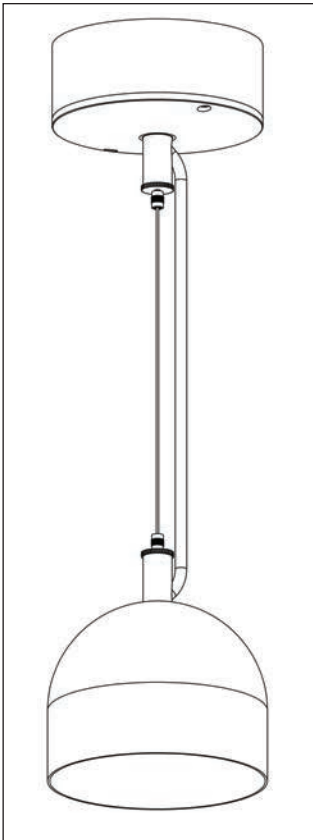

ROLLY™ PENDANT

PROJECT: _____
 TYPE: _____
 QUANTITY: _____

779R0

1 2 3 4 5 6 7 8 9 10

1.	6					8				
DIAMETER	6" DIA. (15CM)					8" DIA. (20CM)				
2.	20IN					9LED				
ILLUMINATION	20W INCANDESCENT MED BASE (PAR 20 RECOMMENDED)					9W LED				
3.	---		30K			35K		40K		
LED CCT	NONE		3000K			3500K		4000K		
4.	120					277				
VOLTAGE	120V					277V				
5.	BC					WC				
CORD	BLACK DROP CORD					WHITE DROP CORD				
6.	F04	F05	F15	F16	F09	F31	F18	F06	F07	F08
FINISH	MATTE WHITE	GLOSS WHITE	MATTE BLACK	GLOSS BLACK	PEWTER	SILVER METALLIC	SATIN ALUMINUM	CLAY BROWN	ZEUS BROWN	MIDNIGHT BLUE
	F10	F11	F13	F14	F21	F22	F24	F25	F26	F28
	FIRE RED	CITRUS ORANGE	FOREST GREEN	SUNSHINE YELLOW	ARCH. BRONZE	HARVEST GOLD	MELTED PLATINUM	MELTED GOLD	MELTED COPPER	DARK CAMPAGNE
	F32	F33	F38	F39	F40	F41	F42	F43	F44	F45
BRONZE METALLIC	PYRITE BRONZE	MEADOW GREEN	AQUA BLUE	BUBBLE PINK	ELECTRIC PURPLE	FAUX CHROME	FAUX GOLD	FAUX COPPER	COPPER METALLIC	
7.	00	F04	F05	F15	F16	F18	F10	F11	F14	F38
ACCENT FINISH	SAME AS OUTSIDE	MATTE WHITE	GLOSS WHITE	MATTE BLACK	GLOSS BLACK	SATIN ALUMINUM	FIRE RED	CITRUS ORANGE	SUNSHINE YELLOW	MEADOW GREEN
	F39	F40	F41	F42	F43	F44	RAL			
	AQUA BLUE	BUBBLE PINK	ELECTRIC PURPLE	FAUX CHROME	FAUX GOLD	FAUX COPPER	CUSTOM (SPECIFY RAL)			
8.	---			DIML				DIME		
DIMMING	NONE			0 - 10V DIMMING (1%)				LUTRON HI - LUME (1%)		
9.	---					EMR				
EMERGENCY ¹	NONE					REMOTE				
10.	ACC									
MOUNTING ² ACCESSORIES	AIRCRAFT CABLE FOR DROP CORDS									

779R0

REMOTE MOUNT

CANOPY MOUNT

PN	DIAMETER (D)	WEIGHT (LBS)
779R0 - 6	6" (15CM)	2
779R0 - 8	8" (20CM)	2.5

CUSTOM

NOTE: THIS FIXTURE CAN BE CUSTOMIZE. DIMENSION, LAMP TYPES, ENCLOSURE, AND COLOR CAN BE MODIFIED TO SUIT YOUR LIGHTING AND ARCHITECTURAL REQUIREMENTS. CONTACT YOUR LOCAL REPRESENTATIVE FOR MORE DETAILS: <https://tmslighting.com/sales-agents.html>