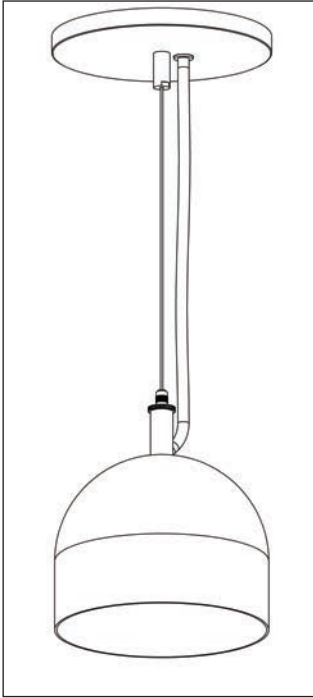

ROLLY™ PENDANT

PROJECT: _____
 TYPE: _____
 QUANTITY: _____

779R0

1 2 3 4 5 6 7 8 9 10

1.	6					8				
DIAMETER	6" DIA. (15CM)					8" DIA. (20CM)				
2.	20IN					9LED				
ILLUMINATION	20W INCANDESCENT MED BASE (PAR 20 RECOMMENDED)					9W LED				
3.	---		30K			35K		40K		
LED CCT	NONE		3000K			3500K		4000K		
4.	120					277				
VOLTAGE	120V					277V				
5.	BC					WC				
CORD	BLACK DROP CORD					WHITE DROP CORD				
6.	F04	F05	F15	F16	F09	F31	F18	F06	F07	F08
FINISH	MATTE WHITE	GLOSS WHITE	MATTE BLACK	GLOSS BLACK	PEWTER	SILVER METALLIC	SATIN ALUMINUM	CLAY BROWN	ZEUS BROWN	MIDNIGHT BLUE
	F10	F11	F13	F14	F21	F22	F24	F25	F26	F28
	FIRE RED	CITRUS ORANGE	FOREST GREEN	SUNSHINE YELLOW	ARCH. BRONZE	HARVEST GOLD	MELTED PLATINUM	MELTED GOLD	MELTED COPPER	DARK CAMPAGNE
	F32	F33	F38	F39	F40	F41	F42	F43	F44	F45
BRONZE METALLIC	PYRITE BRONZE	MEADOW GREEN	AQUA BLUE	BUBBLE PINK	ELECTRIC PURPLE	FAUX CHROME	FAUX GOLD	FAUX COPPER	COPPER METALLIC	
7.	00	F04	F05	F15	F16	F18	F10	F11	F14	F38
ACCENT FINISH	SAME AS OUTSIDE	MATTE WHITE	GLOSS WHITE	MATTE BLACK	GLOSS BLACK	SATIN ALUMINUM	FIRE RED	CITRUS ORANGE	SUNSHINE YELLOW	MEADOW GREEN
	F39	F40	F41	F42	F43	F44	RAL			
	AQUA BLUE	BUBBLE PINK	ELECTRIC PURPLE	FAUX CHROME	FAUX GOLD	FAUX COPPER	CUSTOM (SPECIFY RAL)			
8.	---			DIML				DIME		
DIMMING	NONE			0 - 10V DIMMING (1%)				LUTRON HI - LUME (1%)		
9.	---					EMR				
EMERGENCY ¹	NONE					REMOTE				
10.	ACC									
MOUNTING ² ACCESSORIES	AIRCRAFT CABLE FOR DROP CORDS									

779R0

REMOTE MOUNT

CANOPY MOUNT

PN	DIAMETER (D)	WEIGHT (LBS)
779R0 - 6	6" (15CM)	2
779R0 - 8	8" (20CM)	2.5

CUSTOM

NOTE: THIS FIXTURE CAN BE CUSTOMIZE. DIMENSION, LAMP TYPES, ENCLOSURE, AND COLOR CAN BE MODIFIED TO SUIT YOUR LIGHTING AND ARCHITECTURAL REQUIREMENTS. CONTACT YOUR LOCAL REPRESENTATIVE FOR MORE DETAILS: <https://tmslighting.com/sales-agents.html>