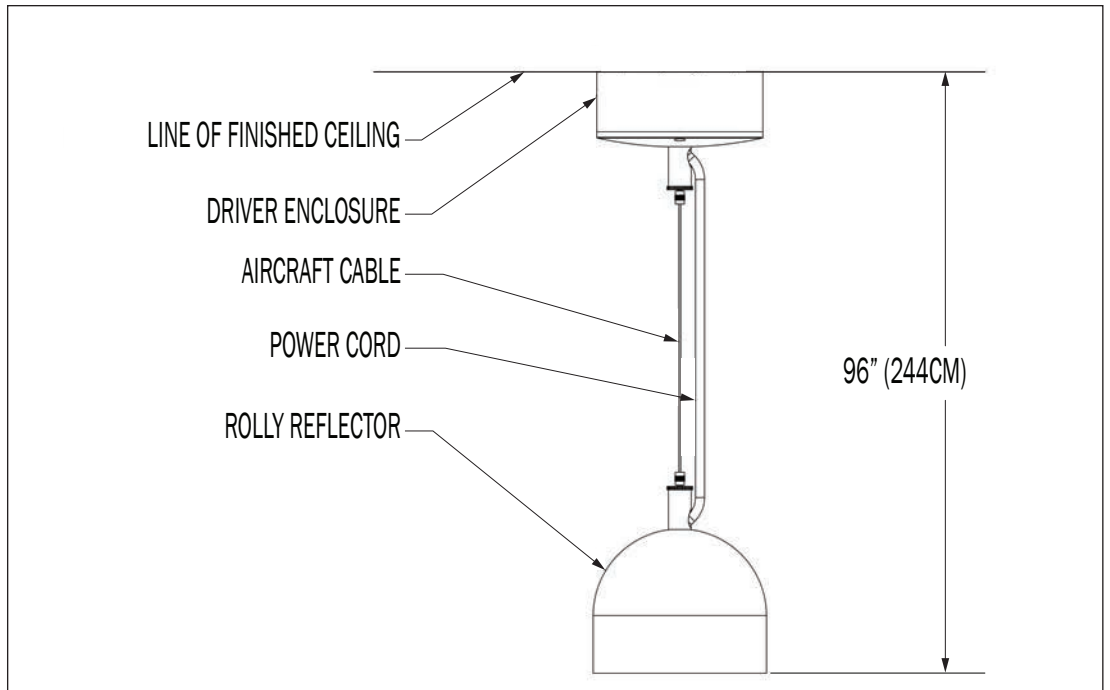

1. 10W AT 90 MINUTES
 2. MAY REQUIRE TO COMPLY WITH THE LOCAL SEISMIC/EARTHQUAKE CODE

NOTE: SOME OPTIONS MAY NOT BE COMPATIBLE WITH OTHERS. ALL SPECIFICATIONS ARE SUBJECT TO CHANGE WITHOUT NOTICE. CONTACT TMS LIGHTING FOR UPDATED SPECIFICATIONS.

779R0

REMOTE MOUNT

CANOPY MOUNT

PN	DIAMETER (D)	WEIGHT (LBS)
779R0 - 6	6" (15CM)	2
779R0 - 8	8" (20CM)	2.5

CUSTOM

NOTE: THIS FIXTURE CAN BE CUSTOMIZE. DIMENSION, LAMP TYPES, ENCLOSURE, AND COLOR CAN BE MODIFIED TO SUIT YOUR LIGHTING AND ARCHITECTURAL REQUIREMENTS. CONTACT YOUR LOCAL REPRESENTATIVE FOR MORE DETAILS: <https://tmslighting.com/sales-agents.html>