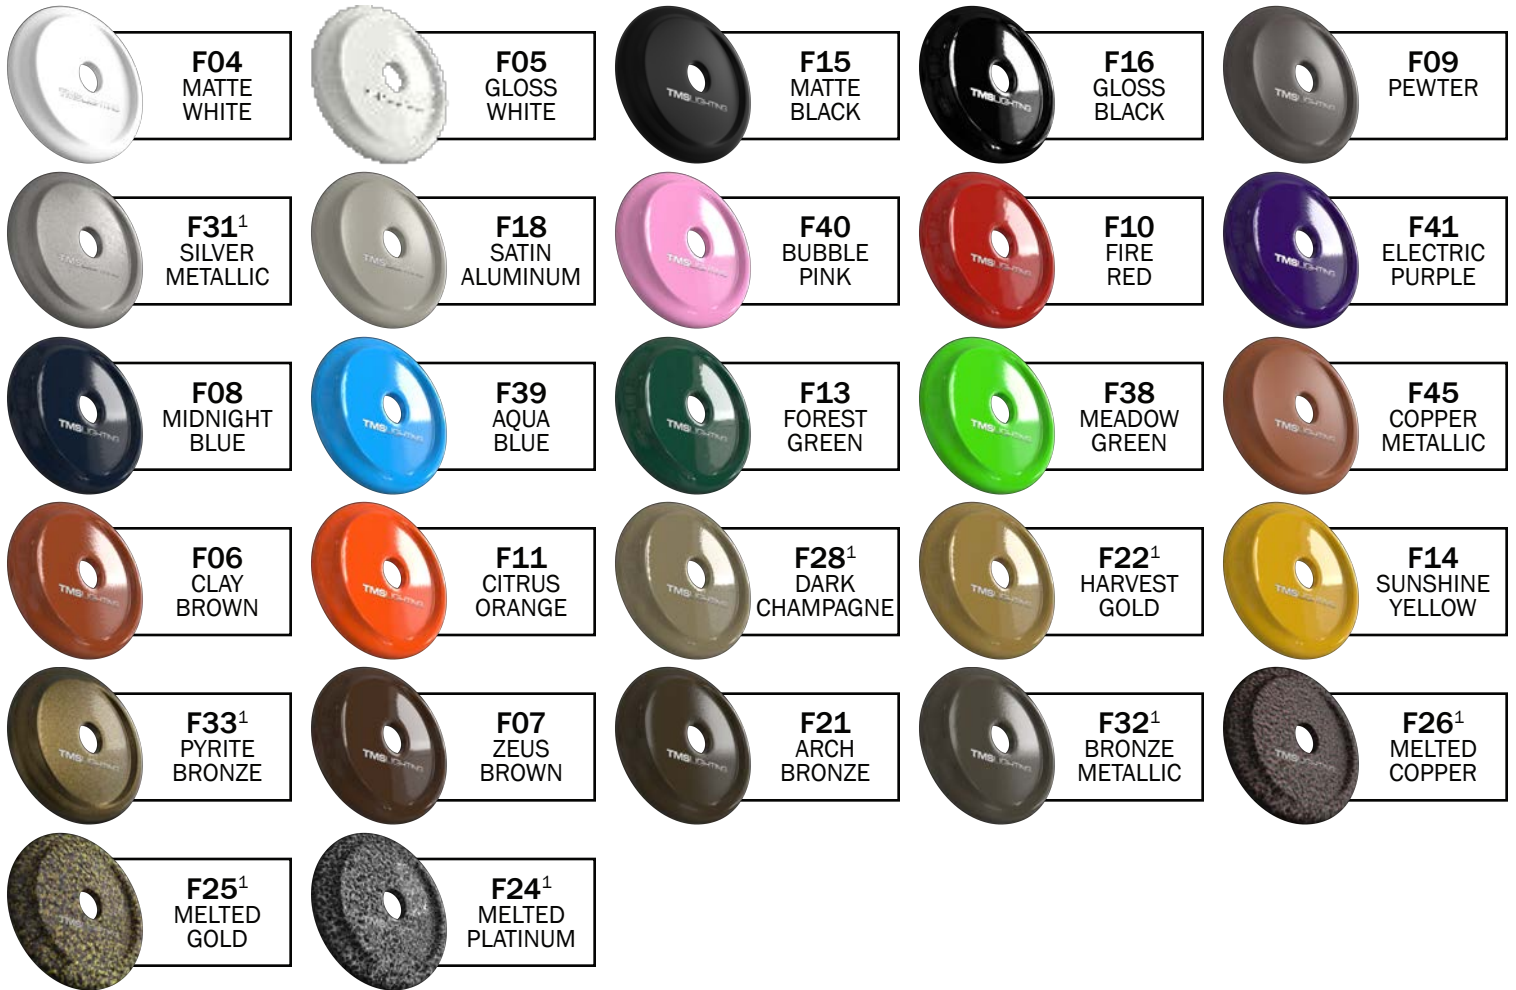

779R0

REMOTE MOUNT

CANOPY MOUNT

PN	DIAMETER (D)	WEIGHT (LBS)
779R0 - 6	6" (15CM)	2
779R0 - 8	8" (20CM)	2.5

CUSTOM

NOTE: THIS FIXTURE CAN BE CUSTOMIZE. DIMENSION, LAMP TYPES, ENCLOSURE, AND COLOR CAN BE MODIFIED TO SUIT YOUR LIGHTING AND ARCHITECTURAL REQUIREMENTS. CONTACT YOUR LOCAL REPRESENTATIVE FOR MORE DETAILS: <https://tmslighting.com/sales-agents.html>

FINISHES

PREMIUM FINISHES

1: FINISHES IS APPLIED TO THE INTERIOR AND EXTERIOR OF THE FIXTURE.

2: MATERIALS ARE CONSISTENT (INTERIOR & EXTERIOR). STEMS AND CANOPIES WILL BE F16 GLOSS BLACK.

NOTE: ALL FINISHES NOT MARKED WITH NOTATION (1) ARE APPLIED TO THE EXTERIOR ONLY. THE INTERIOR WILL BE F05 GLOSS WHITE.

MATTE FINISHES AVAILABLE. CONSULT FACTORY.

FINISHES ARE SUBJECT TO AVAILABILITY AND MAY NOT BE APPLICABLE TO ALL FIXTURES OR FOR QUICKSHIP.

DISPLAYED FINISHES DIFFER BETWEEN SCREENS AS WELL AS PRINTERS AND MAY NOT ACCURATELY DEPICT COLOR.