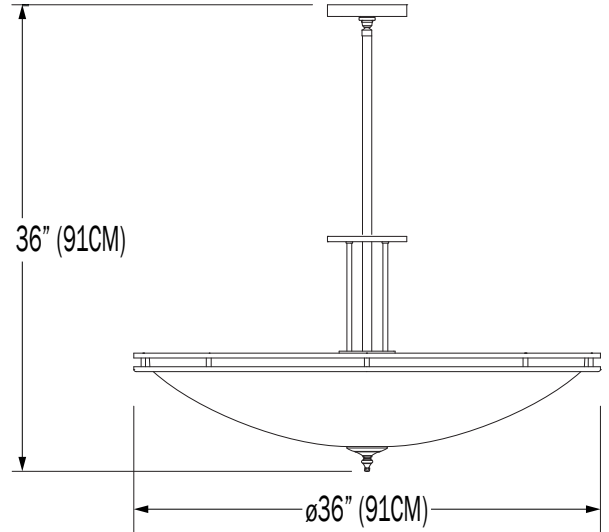

1 2 3 4 5 6 7

1.	30			36			47			
DIAMETER	30" DIA.			36" DIA.			47" DIA.			
ILLUMINATION	60IN4	LED		60IN4	LED		60IN6	LED		
WATTAGE	240W	60W		240W	80W		360W	120W		
LUMENS	----	6200		----	8200		----	8400		
2.	H		M			L		C: _____ ¹		
OUTPUT	100% LUMENS		75% LUMENS			50% LUMENS		[CUSTOM]% LUMENS		
3.	120			277			347			
VOLTAGE	120V			277V			347V (NOT AVAILABLE FOR INCANDESCENT)			
4.	SN	SB	CH	BC	AC	AB	PB	F05	F09	F16
FINISH	SATIN NICKEL	SATIN BRASS	CHROME	BLACK CHROME	ANTIQUE COPPER	ANTIQUE BRASS	POLISHED COPPER	WHITE	PEWTER	GLOSS BLACK
	F19	F24	F25	F26	F31	F32	F33	RAL		
	MIRROR SILVER	MELTED PLATINUM	MELTED GOLD	MELTED COPPER	SILVER METALLIC	BRONE METALLIC	PYRITE BRONZE	CUSTOM (SPECIFY)		
5.	OP	SD	30WA	36WA	47WA	30BA	36BA	47BA	30PE	36PE
DIFFUSER	OPAL-WHITE ACRYLIC	SAND-BLASTED WHITE	30° WHITE, FAUX ALABASTER	36° WHITE, FAUX ALABASTER	47° WHITE, FAUX ALABASTER	30° BEIGE, FAUX ALABASTER	36° BEIGE, FAUX ALABASTER	47° BEIGE, FAUX ALABASTER	30° FAUX PEARL	36° FAUX PEARL
	47PE									
	47° FAUX PEARL									
6.	---	30 CD	36 CD	47 CD	30 OD	36 OD	47 OD			
DUST COVER	NONE	30" CLEAR DUST COVER	36" CLEAR DUST COVER	47" CLEAR DUST COVER	30" OPAL - WHITE DUST COVER	36" OPAL - WHITE DUST COVER	47" OPAL - WHITE DUST COVER			
7.	DIML									
DIMMING	STANDARD 0 - 10V									

PHOENIX 4™ PENDANT

9004 - 30"

9LB

9004 - 36"

10LB

9004 - 47"

13LB

CUSTOM

TMSLIGHTING

PHOENIX 4™ PENDANT

INDIRECT

PN	SIZE (DIA)	ILLUMINATION	LUMENS	WATTAGE
9004	30	60IN4	2939	240
	36	60IN4	3107	240

IES INDOOR REPORT

PHOTOMETRIC FILENAME : 9004 30 60IN4 SN.OP.IES

POLAR GRAPH

MAXIMUM CANDELA = 622.75 LOCATED AT HORIZONTAL ANGLE = 30, VERTICAL ANGLE = 175
 # 1 - VERTICAL PLANE THROUGH HORIZONTAL ANGLES (90 - 270)
 # 2 - VERTICAL PLANE THROUGH HORIZONTAL ANGLES (0 - 180)