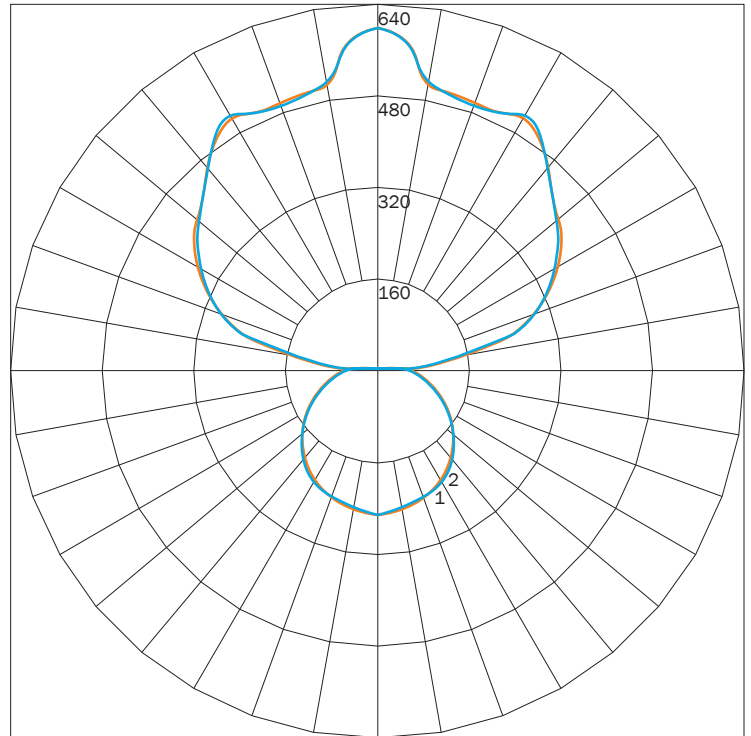

TMSLIGHTING

PHOENIX 4™ PENDANT

INDIRECT

PN	SIZE (DIA)	ILLUMINATION	LUMENS	WATTAGE
9004	30	60IN4	2939	240
	36	60IN4	3107	240

IES INDOOR REPORT

PHOTOMETRIC FILENAME : 9004 30 60IN4 SN.OP.IES

POLAR GRAPH

MAXIMUM CANDELA = 622.75 LOCATED AT HORIZONTAL ANGLE = 30, VERTICAL ANGLE = 175
 # 1 - VERTICAL PLANE THROUGH HORIZONTAL ANGLES (90 - 270)
 # 2 - VERTICAL PLANE THROUGH HORIZONTAL ANGLES (0 - 180)

LUMINAIRE LUMENS 2939
TOTAL LUMINAIRE EFFICIENCY 91%
LUMINAIRE EFFICACY RATING 12
TOTAL LUMINAIRE WATTS 240

IES INDOOR REPORT

PHOTOMETRIC FILENAME : 9004 36 60IN4 SN.IES

POLAR GRAPH

MAXIMUM CANDELA = 622.75 LOCATED AT HORIZONTAL ANGLE = 30, VERTICAL ANGLE = 175
 # 1 - VERTICAL PLANE THROUGH HORIZONTAL ANGLES (90 - 270)
 # 2 - VERTICAL PLANE THROUGH HORIZONTAL ANGLES (0 - 180)