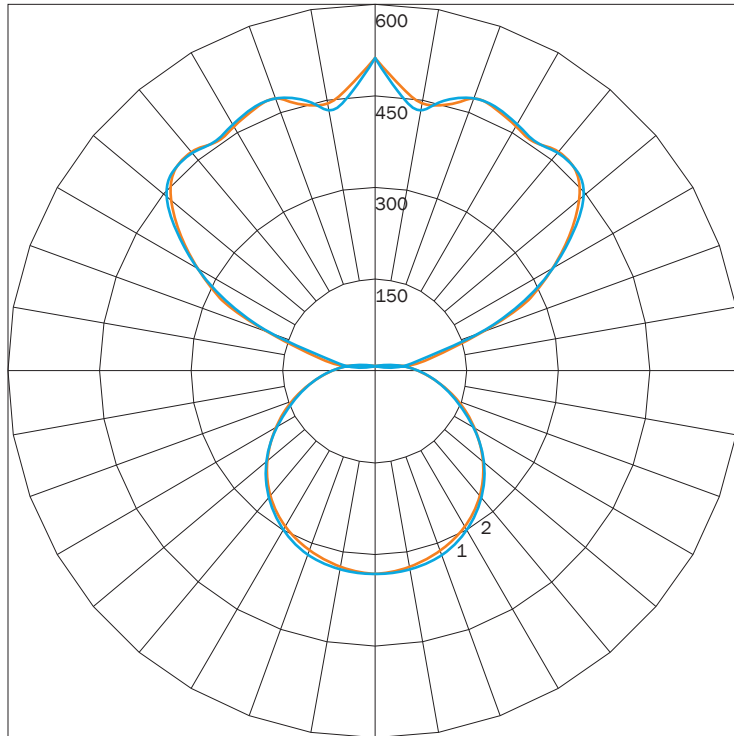

TMSLIGHTING

PHOENIX 4™ PENDANT

INDIRECT

PN	SIZE (DIA)	ILLUMINATION	LUMENS	WATTAGE
9004	30	60IN4	2939	240
	36	60IN4	3107	240

IES INDOOR REPORT

PHOTOMETRIC FILENAME : 9004 30 60IN4 SN.OP.IES

POLAR GRAPH

MAXIMUM CANDELA = 622.75 LOCATED AT HORIZONTAL ANGLE = 30, VERTICAL ANGLE = 175
 # 1 - VERTICAL PLANE THROUGH HORIZONTAL ANGLES (90 - 270)
 # 2 - VERTICAL PLANE THROUGH HORIZONTAL ANGLES (0 - 180)

LUMINAIRE LUMENS 2939
TOTAL LUMINAIRE EFFICIENCY 91%
LUMINAIRE EFFICACY RATING 12
TOTAL LUMINAIRE WATTS 240

IES INDOOR REPORT

PHOTOMETRIC FILENAME : 9004 36 60IN4 SN.IES

POLAR GRAPH

MAXIMUM CANDELA = 622.75 LOCATED AT HORIZONTAL ANGLE = 30, VERTICAL ANGLE = 175
 # 1 - VERTICAL PLANE THROUGH HORIZONTAL ANGLES (90 - 270)
 # 2 - VERTICAL PLANE THROUGH HORIZONTAL ANGLES (0 - 180)