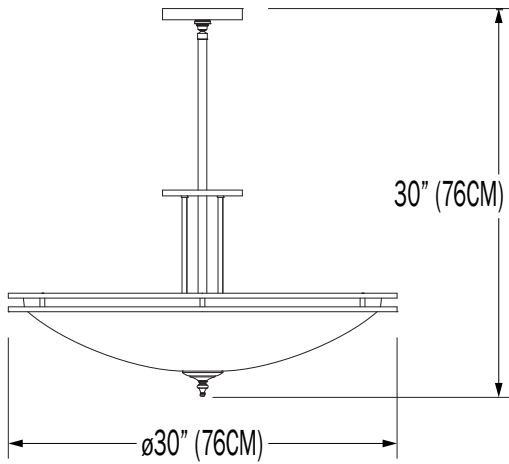

PHOENIX 4™ PENDANT

9004 - 30"

9LB