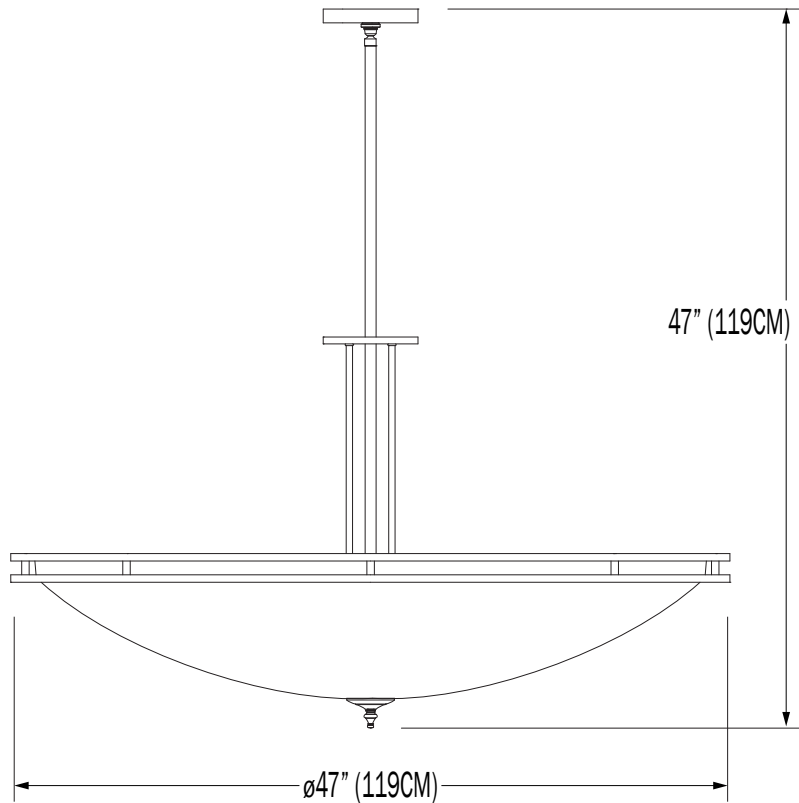

1 2 3 4 5 6 7

1.	30			36			47			
DIAMETER	30" DIA.			36" DIA.			47" DIA.			
ILLUMINATION	60IN4	LED		60IN4	LED		60IN6	LED		
WATTAGE	240W	60W		240W	80W		360W	120W		
LUMENS	----	6200		----	8200		----	8400		
2.	H		M			L		C: _____ ¹		
OUTPUT	100% LUMENS		75% LUMENS			50% LUMENS		[CUSTOM]% LUMENS		
3.	120			277			347			
VOLTAGE	120V			277V			347V (NOT AVAILABLE FOR INCANDESCENT)			
4.	SN	SB	CH	BC	AC	AB	PB	F05	F09	F16
FINISH	SATIN NICKEL	SATIN BRASS	CHROME	BLACK CHROME	ANTIQUE COPPER	ANTIQUE BRASS	POLISHED COPPER	WHITE	PEWTER	GLOSS BLACK
	F19	F24	F25	F26	F31	F32	F33	RAL		
	MIRROR SILVER	MELTED PLATINUM	MELTED GOLD	MELTED COPPER	SILVER METALLIC	BRONE METALLIC	PYRITE BRONZE	CUSTOM (SPECIFY)		
5.	OP	SD	30WA	36WA	47WA	30BA	36BA	47BA	30PE	36PE
DIFFUSER	OPAL-WHITE ACRYLIC	SAND-BLASTED WHITE	30° WHITE, FAUX ALABASTER	36° WHITE, FAUX ALABASTER	47° WHITE, FAUX ALABASTER	30° BEIGE, FAUX ALABASTER	36° BEIGE, FAUX ALABASTER	47° BEIGE, FAUX ALABASTER	30° FAUX PEARL	36° FAUX PEARL
	47PE									
	47° FAUX PEARL									
6.	---	30 CD	36 CD	47 CD	30 OD	36 OD	47 OD			
DUST COVER	NONE	30" CLEAR DUST COVER	36" CLEAR DUST COVER	47" CLEAR DUST COVER	30" OPAL - WHITE DUST COVER	36" OPAL - WHITE DUST COVER	47" OPAL - WHITE DUST COVER			
7.	DIML									
DIMMING	STANDARD 0 - 10V									

PHOENIX 4™ PENDANT

9004 - 30"

9LB

9004 - 36"

10LB

9004 - 47"

13LB

CUSTOM

TMSLIGHTING

PHOENIX 4™ PENDANT

INDIRECT

PN	SIZE (DIA)	ILLUMINATION	LUMENS	WATTAGE
9004	30	60IN4	2939	240
	36	60IN4	3107	240

IES INDOOR REPORT

PHOTOMETRIC FILENAME : 9004 30 60IN4 SN.OP.IES

POLAR GRAPH

MAXIMUM CANDELA = 622.75 LOCATED AT HORIZONTAL ANGLE = 30, VERTICAL ANGLE = 175
 # 1 - VERTICAL PLANE THROUGH HORIZONTAL ANGLES (90 - 270)
 # 2 - VERTICAL PLANE THROUGH HORIZONTAL ANGLES (0 - 180)