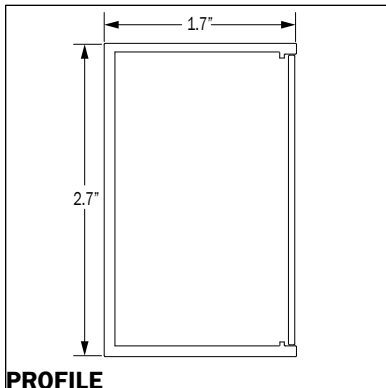

36

- MOUNTING POINTS: 3
- PS MOUNTING MIN DIST: 54"
- CANOPY DIAMETER: 10"
- WEIGHT: 25 LBS

48

- MOUNTING POINTS: 4
- PS MOUNTING MIN DIST: 66"
- CANOPY DIAMETER: 10"
- WEIGHT: 30 LBS

60

- MOUNTING POINTS: 4
- PS MOUNTING MIN DIST: 78"
- CANOPY DIAMETER: 15"
- WEIGHT: 35 LBS

72

- MOUNTING POINTS: 4
- PS MOUNTING MIN DIST: 96"
- CANOPY DIAMETER: 15"
- WEIGHT: 40 LBS

84

DIMENSIONAL DIAGRAMS

DIAMETER

BOTTOM VIEW WITH MM CANOPY

DIAMETER

BOTTOM VIEW WITH PS CANOPY

ISO VIEW WITH MM CANOPY

ISO VIEW WITH PS CANOPY

PROFILE

CEILING MOUNT MM CONFIGURATION

REMOTE MOUNT CONFIGURATION

CEILING MOUNT PS CONFIGURATION

PN (INCH)	LUMENS	WATTAGE
36 (36")	7196	74
48 (48")	9866	99
60 (60")	12490	125
72 (72")	15133	150
84 (84")	17648	175