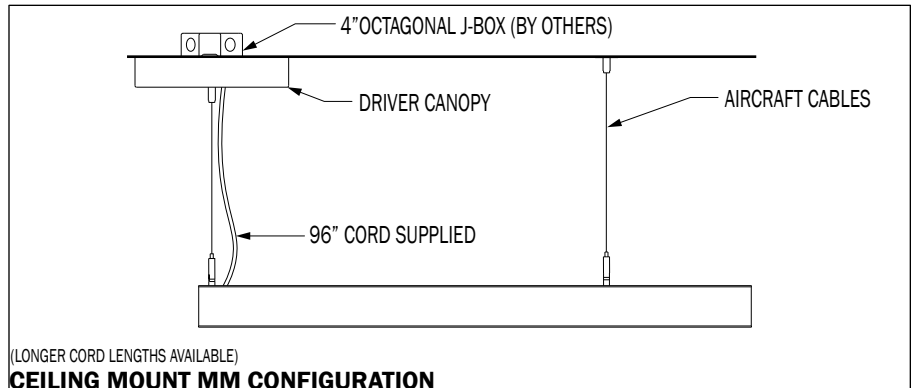

72

- MOUNTING POINTS: 4
- PS MOUNTING MIN DIST: 96"
- CANOPY DIAMETER: 15"
- WEIGHT: 40 LBS

84

DIMENSIONAL DIAGRAMS

DIAMETER

BOTTOM VIEW WITH MM CANOPY

DIAMETER

BOTTOM VIEW WITH PS CANOPY

ISO VIEW WITH MM CANOPY

ISO VIEW WITH PS CANOPY

PROFILE

CEILING MOUNT MM CONFIGURATION

REMOTE MOUNT CONFIGURATION

CEILING MOUNT PS CONFIGURATION

PN (INCH)	LUMENS	WATTAGE
36 (36")	7196	74
48 (48")	9866	99
60 (60")	12490	125
72 (72")	15133	150
84 (84")	17648	175