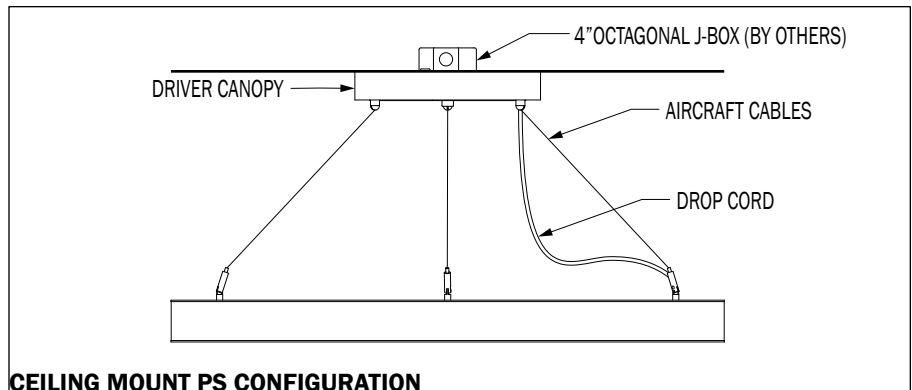

ISO VIEW WITH MM CANOPY

ISO VIEW WITH PS CANOPY

PROFILE

CEILING MOUNT MM CONFIGURATION

REMOTE MOUNT CONFIGURATION

CEILING MOUNT PS CONFIGURATION

PN (INCH)	LUMENS	WATTAGE
36 (36")	7196	74
48 (48")	9866	99
60 (60")	12490	125
72 (72")	15133	150
84 (84")	17648	175