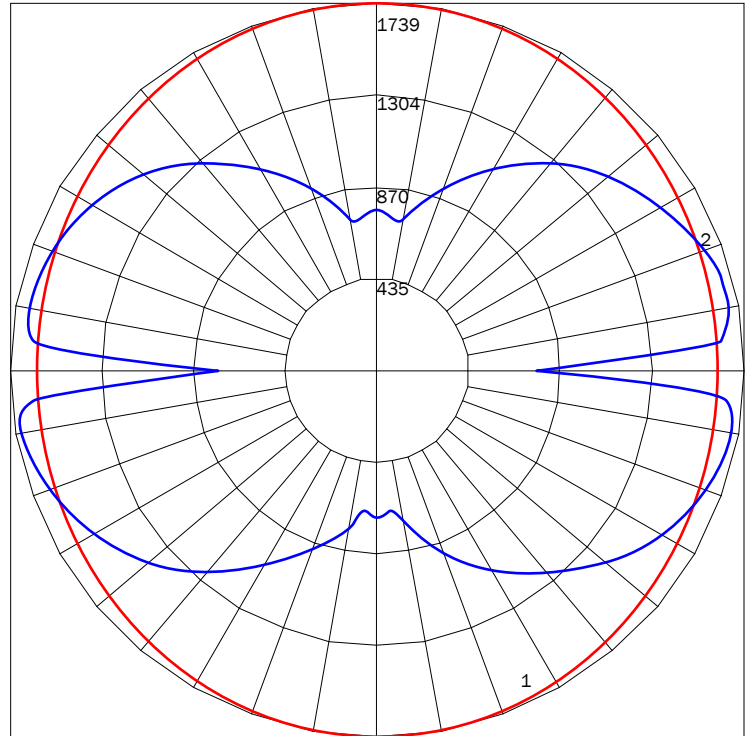

72

- MOUNTING POINTS: 4
- PS MOUNTING MIN DIST: 96"
- CANOPY DIAMETER: 15"
- WEIGHT: 40 LBS

84

DIMENSIONAL DIAGRAMS

DIAMETER

BOTTOM VIEW WITH MM CANOPY

DIAMETER

BOTTOM VIEW WITH PS CANOPY

ISO VIEW WITH MM CANOPY

ISO VIEW WITH PS CANOPY

PROFILE

CEILING MOUNT MM CONFIGURATION

REMOTE MOUNT CONFIGURATION

CEILING MOUNT PS CONFIGURATION

PN (INCH)	LUMENS	WATTAGE
36 (36")	7196	74
48 (48")	9866	99
60 (60")	12490	125
72 (72")	15133	150
84 (84")	17648	175

IES INDOOR REPORT
PHOTOMETRIC FILENAME : 9910RI 36 35K F05.IES

POLAR GRAPH

MAXIMUM CANDELA = 2962.16 LOCATED AT HORIZONTAL ANGLE = 157.5, VERTICAL ANGLE = 5
 # 1 - VERTICAL PLANE THROUGH HORIZONTAL ANGLES (157.5 - 337.5) (THROUGH MAX. CD.)
 # 2 - HORIZONTAL CONE THROUGH VERTICAL ANGLE (5) (THROUGH MAX. CD.)

LUMINAIRE LUMENS	7196
TOTAL LUMINAIRE EFFICIENCY	69%
LUMINAIRE EFFECIENCY RATING	97
TOTAL LUMINAIRE WATTS	74

IES INDOOR REPORT
PHOTOMETRIC FILENAME : 9910RI 84 35K F05.IES

POLAR GRAPH

MAXIMUM CANDELA = 3017.67 LOCATED AT HORIZONTAL ANGLE = 0, VERTICAL ANGLE = 10
 # 1 - VERTICAL PLANE THROUGH HORIZONTAL ANGLES (0 - 180) (THROUGH MAX. CD.)
 # 2 - HORIZONTAL CONE THROUGH VERTICAL ANGLE (10) (THROUGH MAX. CD.)