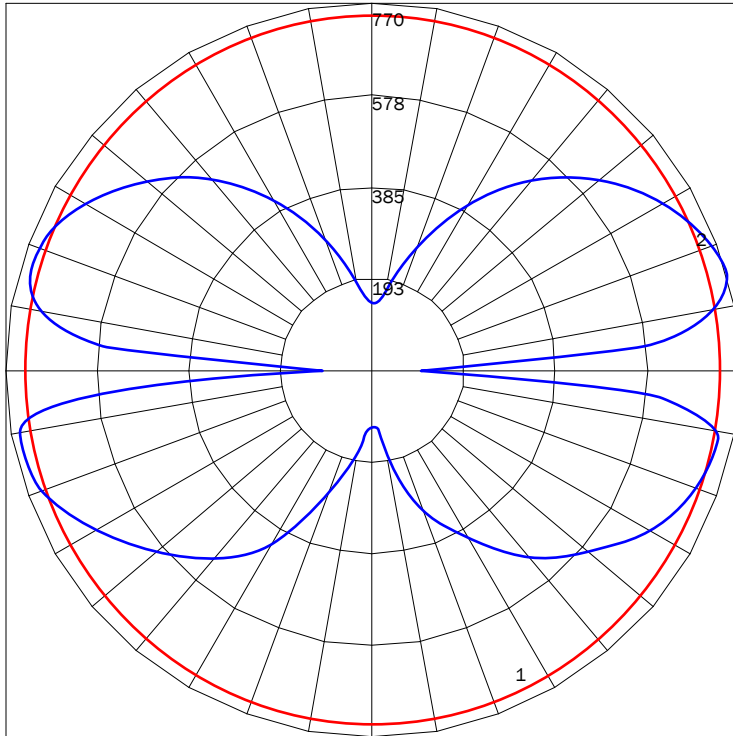

72

- MOUNTING POINTS: 4
- PS MOUNTING MIN DIST: 96"
- CANOPY DIAMETER: 15"
- WEIGHT: 40 LBS

84

DIMENSIONAL DIAGRAMS

DIAMETER

BOTTOM VIEW WITH MM CANOPY

DIAMETER

BOTTOM VIEW WITH PS CANOPY

ISO VIEW WITH MM CANOPY

ISO VIEW WITH PS CANOPY

PROFILE

CEILING MOUNT MM CONFIGURATION

REMOTE MOUNT CONFIGURATION

CEILING MOUNT PS CONFIGURATION

PN (INCH)	LUMENS	WATTAGE
36 (36")	7196	74
48 (48")	9866	99
60 (60")	12490	125
72 (72")	15133	150
84 (84")	17648	175

IES INDOOR REPORT
PHOTOMETRIC FILENAME : 9910RI 36 35K F05.IES

POLAR GRAPH

MAXIMUM CANDELA = 2962.16 LOCATED AT HORIZONTAL ANGLE = 157.5, VERTICAL ANGLE = 5
 # 1 - VERTICAL PLANE THROUGH HORIZONTAL ANGLES (157.5 - 337.5) (THROUGH MAX. CD.)
 # 2 - HORIZONTAL CONE THROUGH VERTICAL ANGLE (5) (THROUGH MAX. CD.)

LUMINAIRE LUMENS	7196
TOTAL LUMINAIRE EFFICIENCY	69%
LUMINAIRE EFFECIENCY RATING	97
TOTAL LUMINAIRE WATTS	74

IES INDOOR REPORT
PHOTOMETRIC FILENAME : 9910RI 84 35K F05.IES

POLAR GRAPH

MAXIMUM CANDELA = 3017.67 LOCATED AT HORIZONTAL ANGLE = 0, VERTICAL ANGLE = 10
 # 1 - VERTICAL PLANE THROUGH HORIZONTAL ANGLES (0 - 180) (THROUGH MAX. CD.)
 # 2 - HORIZONTAL CONE THROUGH VERTICAL ANGLE (10) (THROUGH MAX. CD.)