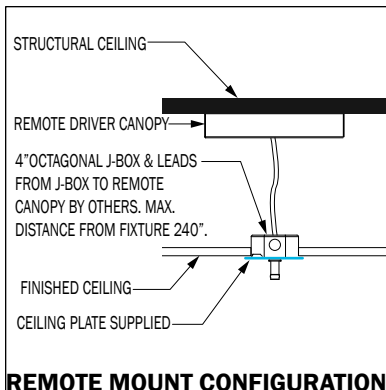

72

- MOUNTING POINTS: 4
- PS MOUNTING MIN DIST: 96"
- CANOPY DIAMETER: 15"
- WEIGHT: 40 LBS

84

DIMENSIONAL DIAGRAMS

DIAMETER

BOTTOM VIEW WITH MM CANOPY

DIAMETER

BOTTOM VIEW WITH PS CANOPY

ISO VIEW WITH MM CANOPY

ISO VIEW WITH PS CANOPY

PROFILE

CEILING MOUNT MM CONFIGURATION

REMOTE MOUNT CONFIGURATION

CEILING MOUNT PS CONFIGURATION

PN (INCH)	LUMENS	WATTAGE
36 (36")	7196	74
48 (48")	9866	99
60 (60")	12490	125
72 (72")	15133	150
84 (84")	17648	175