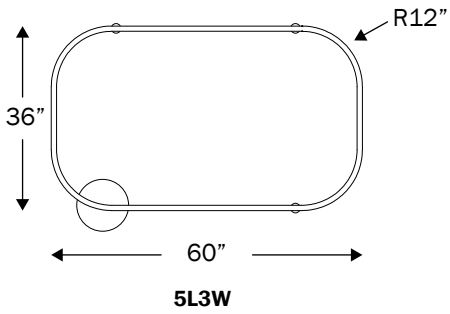

LUNA ZEST™ PENDANT