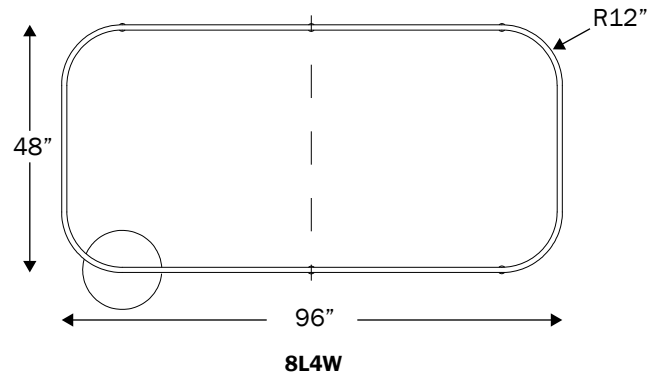

LUNA ZEST™ PENDANT