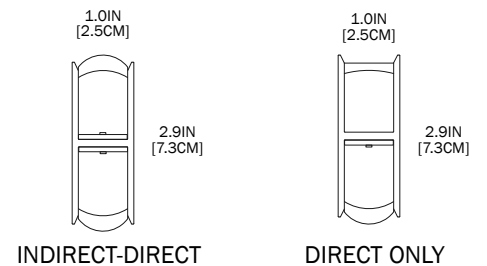

DOM DIFFUSER