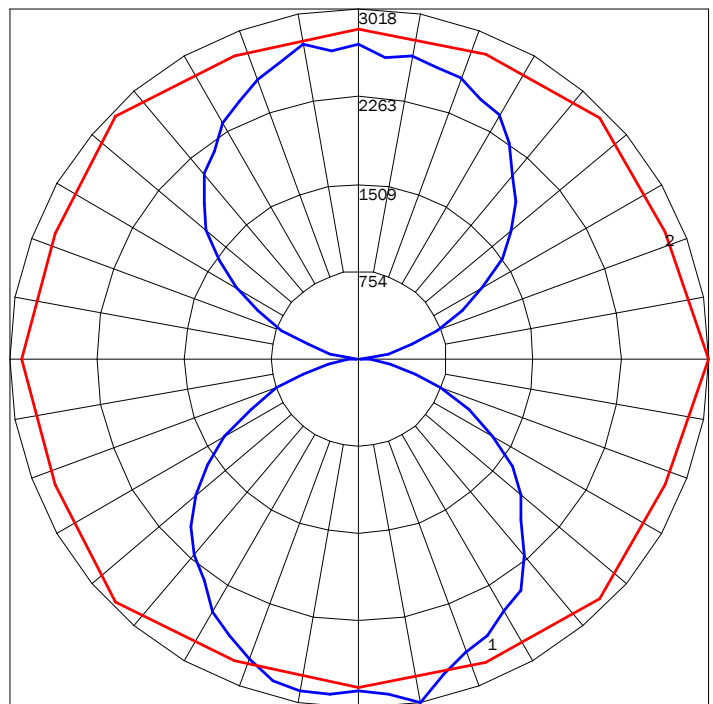

DIRECT/INDIRECT

PN (INCH)	LUMENS	WATTAGE
5L3WID	8480	96
6L3WID	9862	111
7L3WID	11240	125
7L4WID	12581	140
8L3WID	12581	140
8L4WID	14000	155
8L5WID	15326	170

IES INDOOR REPORT

PHOTOMETRIC FILENAME : 941LURSP 8L5WD 35K F05.IES

POLAR GRAPH

MAXIMUM CANDELA = 2962.16 LOCATED AT HORIZONTAL ANGLE = 157.5, VERTICAL ANGLE = 5
 # 1 - VERTICAL PLANE THROUGH HORIZONTAL ANGLES (157.5 - 337.5) (THROUGH MAX. CD.)
 # 2 - HORIZONTAL CONE THROUGH VERTICAL ANGLE (5) (THROUGH MAX. CD.)

LUMINAIRE LUMENS 7930
TOTAL LUMINAIRE EFFICIENCY 60%
LUMINAIRE EFFICIENCY RATING 94
TOTAL LUMINAIRE WATTS 85

IES INDOOR REPORT

PHOTOMETRIC FILENAME : 941LURSP 8L5WID 35K F05.IES

POLAR GRAPH

MAXIMUM CANDELA = 3017.67 LOCATED AT HORIZONTAL ANGLE = 0, VERTICAL ANGLE = 10
 # 1 - VERTICAL PLANE THROUGH HORIZONTAL ANGLES (0 - 180) (THROUGH MAX. CD.)
 # 2 - HORIZONTAL CONE THROUGH VERTICAL ANGLE (10) (THROUGH MAX. CD.)