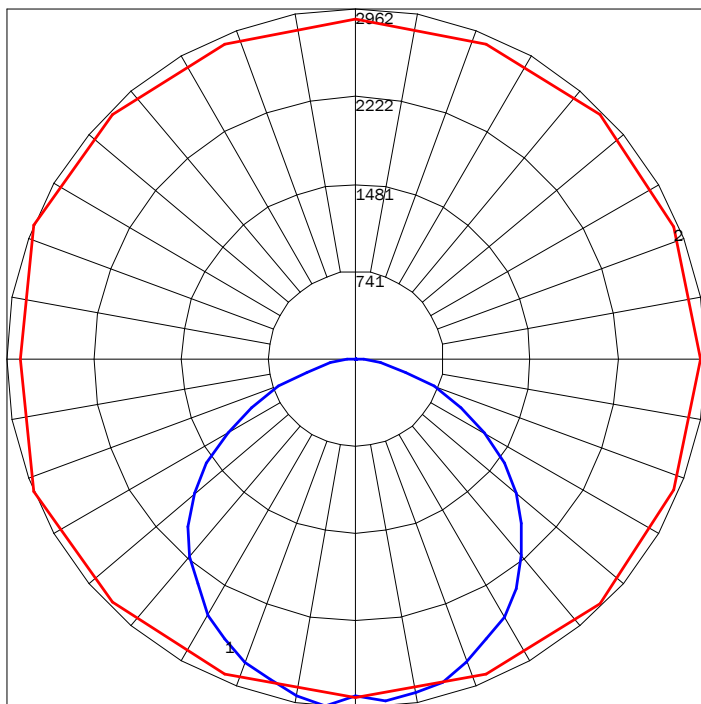

SIZE	SIZE	POS	DIME	MOUNTING POINTS	CANOPY SIZE	NUMBER OF CANOPY	WEIGHT (POUNDS - LBS)	SECTIONS
5L3W	60" x 36"	YES	YES	4	10"	1(D)/ 1(ID)	25	1
6L3W	72" x 36"	YES	YES	4	10"	1(D)/ 1(ID)	29	1
7L3W	84" x 36"	YES	YES	4	10"	1(D)/ 1(ID)	32	1
7L4W	84" x 48"	NO	NO	4	10"	1(D)/ 1(ID)	35	1
8L3W	96" x 36"	NO	NO	6	10"	1(D)/ 1(ID)	38	1
8L4W	96" x 48"	NO	NO	6	10"	1(D)/ 1(ID)	40	1
8L5W	96" x 60"	NO	NO	6	10"	1(D)/ 1(ID)	43	1

DIRECT/INDIRECT

PN (INCH)	LUMENS	WATTAGE
5L3WID	8480	96
6L3WID	9862	111
7L3WID	11240	125
7L4WID	12581	140
8L3WID	12581	140
8L4WID	14000	155
8L5WID	15326	170

IES INDOOR REPORT

PHOTOMETRIC FILENAME : 941LURSP 8L5WD 35K F05.IES

POLAR GRAPH

MAXIMUM CANDELA = 2962.16 LOCATED AT HORIZONTAL ANGLE = 157.5, VERTICAL ANGLE = 5
 # 1 - VERTICAL PLANE THROUGH HORIZONTAL ANGLES (157.5 - 337.5) (THROUGH MAX. CD.)
 # 2 - HORIZONTAL CONE THROUGH VERTICAL ANGLE (5) (THROUGH MAX. CD.)

LUMINAIRE LUMENS 7930
TOTAL LUMINAIRE EFFICIENCY 60%
LUMINAIRE EFFICIENCY RATING 94
TOTAL LUMINAIRE WATTS 85

IES INDOOR REPORT

PHOTOMETRIC FILENAME : 941LURSP 8L5WID 35K F05.IES

POLAR GRAPH

MAXIMUM CANDELA = 3017.67 LOCATED AT HORIZONTAL ANGLE = 0, VERTICAL ANGLE = 10
 # 1 - VERTICAL PLANE THROUGH HORIZONTAL ANGLES (0 - 180) (THROUGH MAX. CD.)
 # 2 - HORIZONTAL CONE THROUGH VERTICAL ANGLE (10) (THROUGH MAX. CD.)