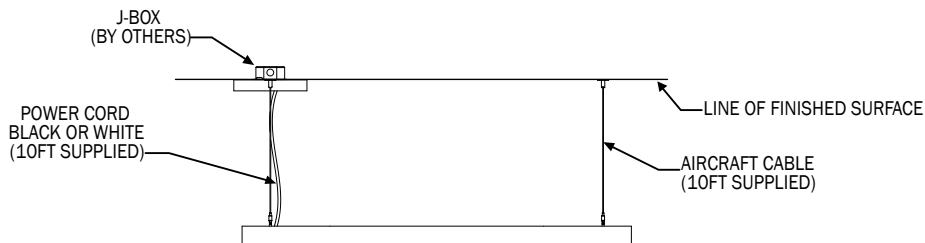

DROP CORD

MMCD COMBINATION (MUTIPLE CABLES, CANOPY MOUNT DRIVER)