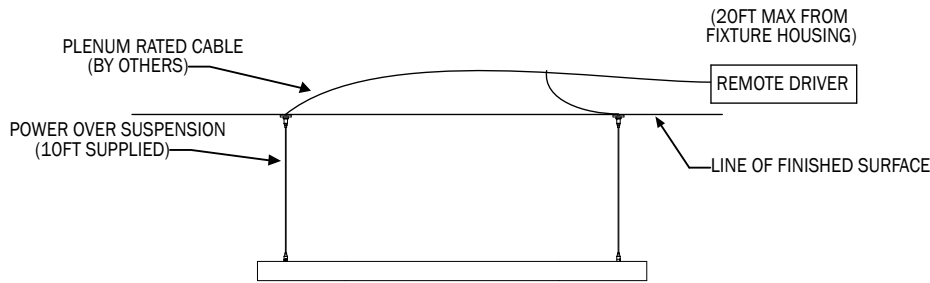

POS (POWER OVER SUSPENSION)

MMRM COMBINATION (MUTIPLE CABLES, REMOTE MOUNT DRIVER)