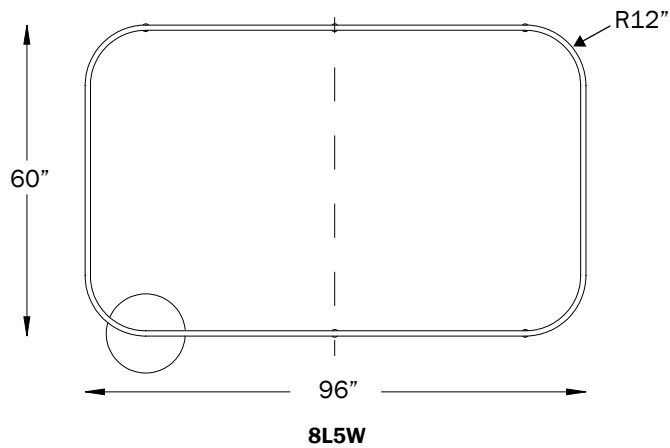

LUNA ZEST™ PENDANT