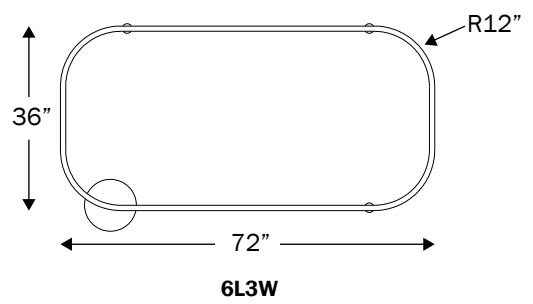

LUNA ZEST™ PENDANT