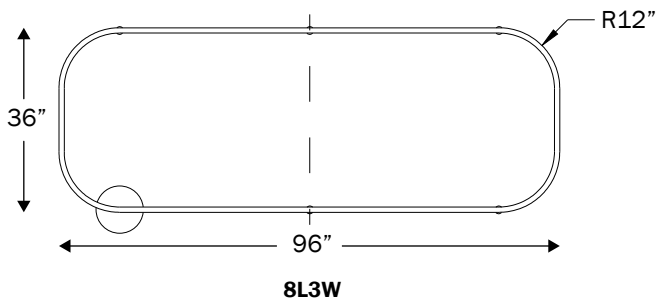

LUNA ZEST™ PENDANT