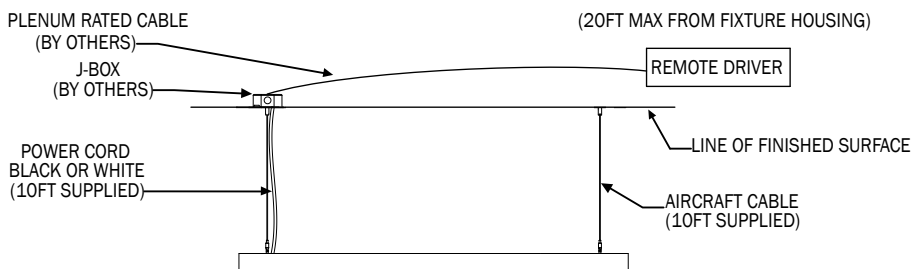

MMRM COMBINATION (MUTIPLE CABLES, REMOTE MOUNT DRIVER)