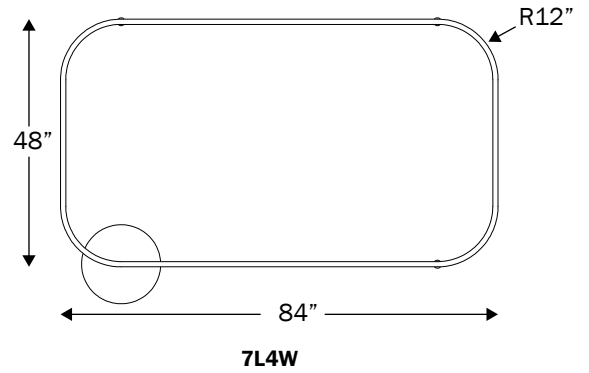

LUNA ZEST™ PENDANT