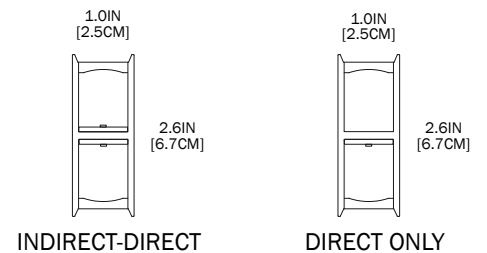

FLAT DIFFUSER