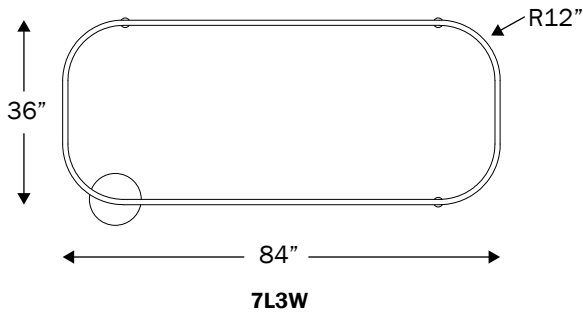

LUNA ZEST™ PENDANT