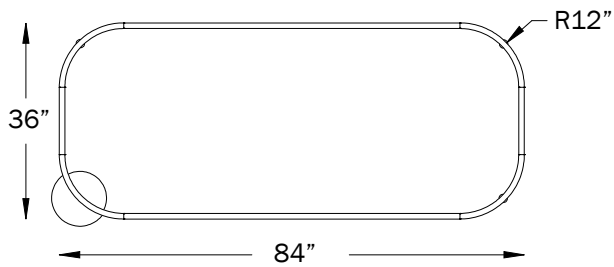

LUNA ZEST™ PENDANT

7L3W