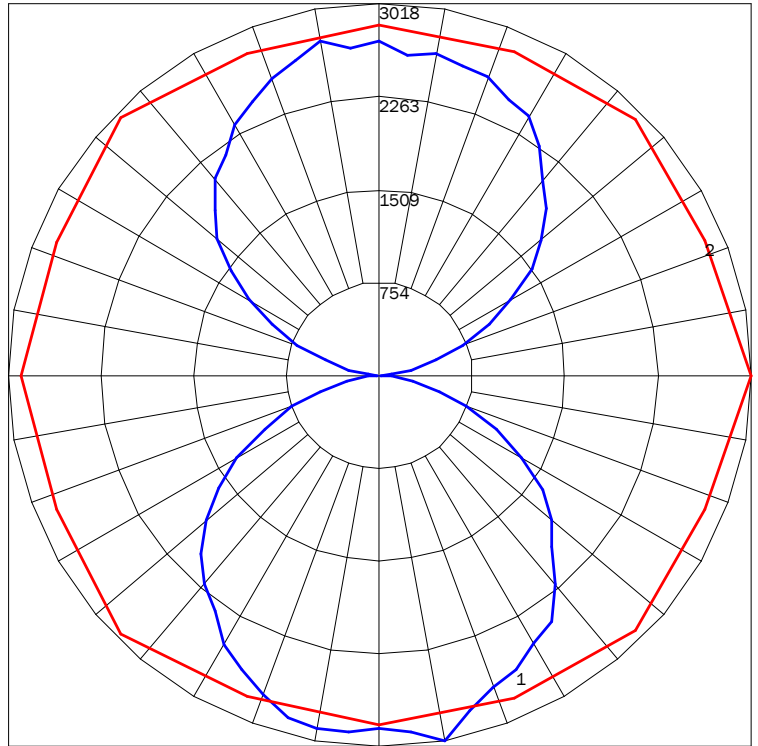

IES INDOOR REPORT

PHOTOMETRIC FILENAME : 941LURSP 8L5WD 35K F05.IES

POLAR GRAPH

MAXIMUM CANDELA = 2962.16 LOCATED AT HORIZONTAL ANGLE = 157.5, VERTICAL ANGLE = 5
 # 1 - VERTICAL PLANE THROUGH HORIZONTAL ANGLES (157.5 - 337.5) (THROUGH MAX. CD.)
 # 2 - HORIZONTAL CONE THROUGH VERTICAL ANGLE (5) (THROUGH MAX. CD.)

LUMINAIRE LUMENS	7930
TOTAL LUMINAIRE EFFICIENCY	60%
LUMINAIRE EFFECIENCY RATING	94
TOTAL LUMINAIRE WATTS	85

DIRECT/INDIRECT

PN (INCH)	LUMENS	WATTAGE	CANOPY DIA	WEIGHT
5L3WID	8480	96	10"	25 LBS
6L3WID	9862	111	10"	29 LBS
7L3WID	11240	125	10"	32 LBS
7L4WID	12581	140	10"	35 LBS
8L3WID	12581	140	10"	38 LBS
8L4WID	14000	155	10"	40 LBS
8L5WID	15326	170	10"	43 LBS

IES INDOOR REPORT

PHOTOMETRIC FILENAME : 941LURSP 8L5WID 35K F05.IES

POLAR GRAPH

MAXIMUM CANDELA = 3017.67 LOCATED AT HORIZONTAL ANGLE = 0, VERTICAL ANGLE = 10
 # 1 - VERTICAL PLANE THROUGH HORIZONTAL ANGLES (0 - 180) (THROUGH MAX. CD.)
 # 2 - HORIZONTAL CONE THROUGH VERTICAL ANGLE (10) (THROUGH MAX. CD.)