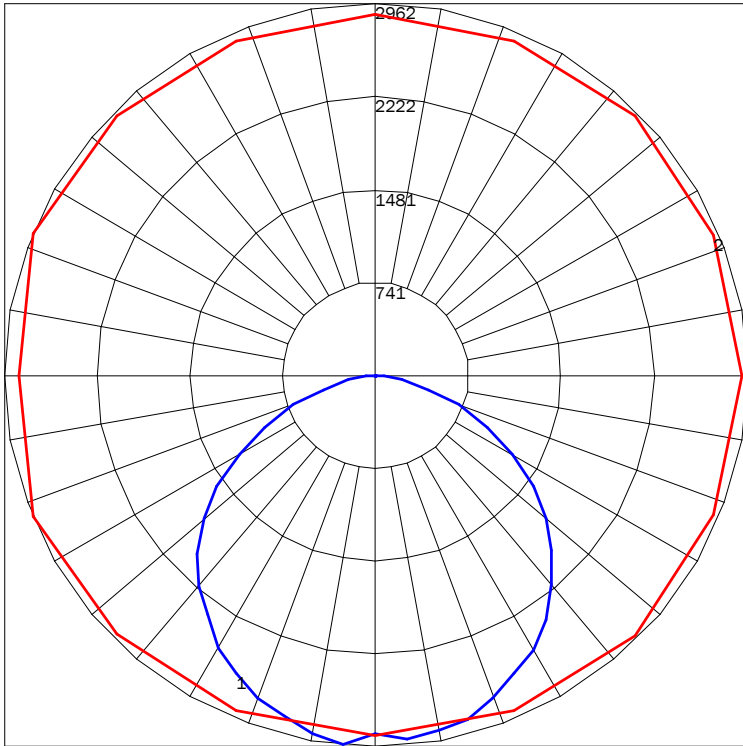

8L5W

LUNA ZEST™ PENDANT

DIRECT

PN (INCH)	LUMENS	WATTAGE	CANOPY DIA	WEIGHT
5L3WD	4483	48	10"	25 LBS
6L3WD	5167	55	10"	29 LBS
7L3WD	5859	63	10"	32 LBS
7L4WD	6547	70	10"	35 LBS
8L3WD	6547	70	10"	38 LBS
8L4WD	7240	77	10"	40 LBS
8L5WD	7930	85	10"	43 LBS

IES INDOOR REPORT

PHOTOMETRIC FILENAME : 941LURSP 8L5WD 35K F05.IES

POLAR GRAPH

MAXIMUM CANDELA = 2962.16 LOCATED AT HORIZONTAL ANGLE = 157.5, VERTICAL ANGLE = 5
 # 1 - VERTICAL PLANE THROUGH HORIZONTAL ANGLES (157.5 - 337.5) (THROUGH MAX. CD.)
 # 2 - HORIZONTAL CONE THROUGH VERTICAL ANGLE (5) (THROUGH MAX. CD.)

LUMINAIRE LUMENS	7930
TOTAL LUMINAIRE EFFICIENCY	60%
LUMINAIRE EFFECIENCY RATING	94
TOTAL LUMINAIRE WATTS	85

DIRECT/INDIRECT

PN (INCH)	LUMENS	WATTAGE	CANOPY DIA	WEIGHT
5L3WID	8480	96	10"	25 LBS
6L3WID	9862	111	10"	29 LBS
7L3WID	11240	125	10"	32 LBS
7L4WID	12581	140	10"	35 LBS
8L3WID	12581	140	10"	38 LBS
8L4WID	14000	155	10"	40 LBS
8L5WID	15326	170	10"	43 LBS