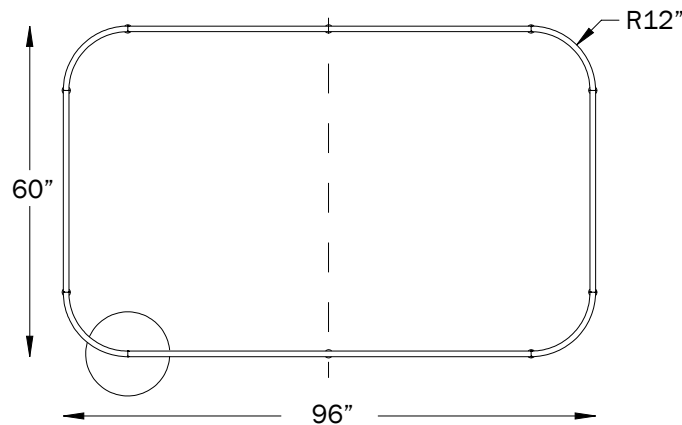

DIRECT/INDIRECT								
PN	5L3WID	6L3WID	7L3WID	7L4WID	8L3WID	8L4WID	8L5WID	CUS
LxW (Inch)	60x36	72x36	84x36	84x48	96x36	96x48	96x60	CUSTOM SIZE (SPECIFY LXW)
LED (W)	96	111	125	140	140	155	170	
LUMENS	8480	9862	11240	12581	12581	14000	15326	

8L5W

LUNA ZEST™ PENDANT

DIRECT

PN (INCH)	LUMENS	WATTAGE	CANOPY DIA	WEIGHT
5L3WD	4483	48	10"	25 LBS
6L3WD	5167	55	10"	29 LBS
7L3WD	5859	63	10"	32 LBS
7L4WD	6547	70	10"	35 LBS
8L3WD	6547	70	10"	38 LBS
8L4WD	7240	77	10"	40 LBS
8L5WD	7930	85	10"	43 LBS

IES INDOOR REPORT

PHOTOMETRIC FILENAME : 941LURSP 8L5WD 35K F05.IES

POLAR GRAPH

MAXIMUM CANDELA = 2962.16 LOCATED AT HORIZONTAL ANGLE = 157.5, VERTICAL ANGLE = 5
 # 1 - VERTICAL PLANE THROUGH HORIZONTAL ANGLES (157.5 - 337.5) (THROUGH MAX. CD.)
 # 2 - HORIZONTAL CONE THROUGH VERTICAL ANGLE (5) (THROUGH MAX. CD.)

LUMINAIRE LUMENS	7930
TOTAL LUMINAIRE EFFICIENCY	60%
LUMINAIRE EFFECIENCY RATING	94
TOTAL LUMINAIRE WATTS	85

DIRECT/INDIRECT

PN (INCH)	LUMENS	WATTAGE	CANOPY DIA	WEIGHT
5L3WID	8480	96	10"	25 LBS
6L3WID	9862	111	10"	29 LBS
7L3WID	11240	125	10"	32 LBS
7L4WID	12581	140	10"	35 LBS
8L3WID	12581	140	10"	38 LBS
8L4WID	14000	155	10"	40 LBS
8L5WID	15326	170	10"	43 LBS