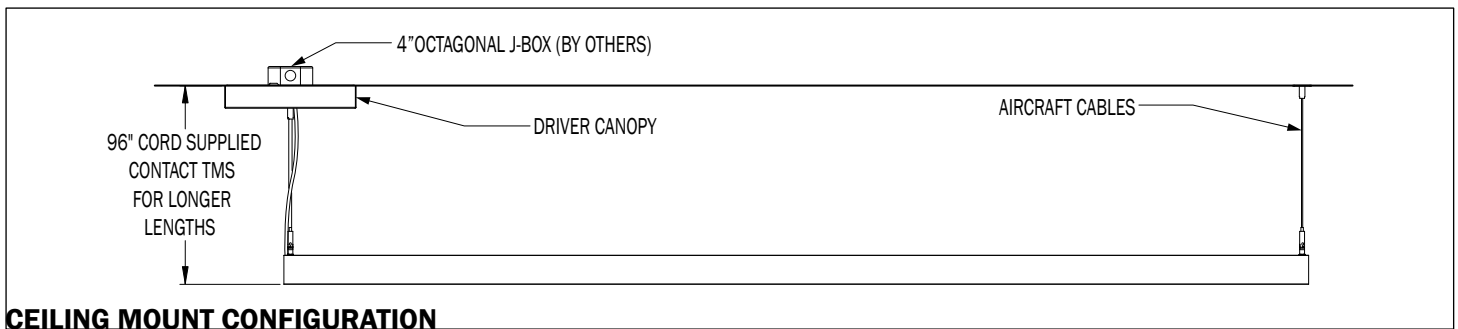

LUNA ZEST™ PENDANT