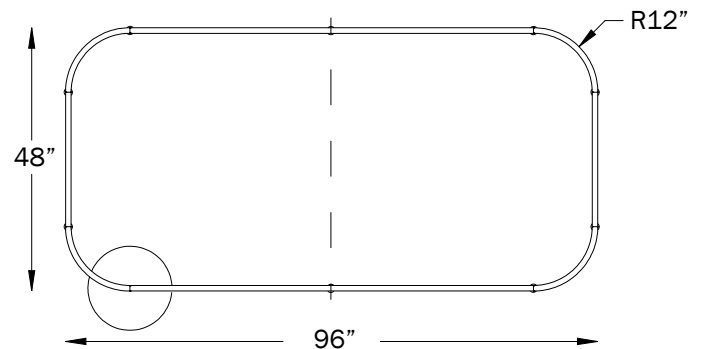

LUNA ZEST™ PENDANT

8L4W