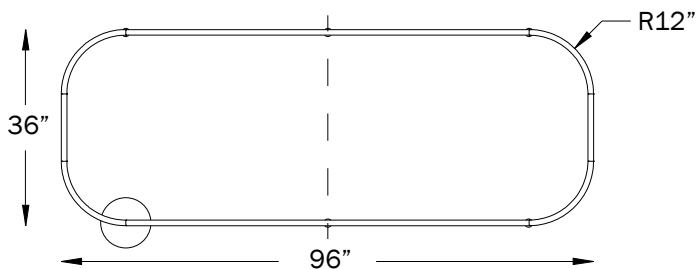

LUNA ZEST™ PENDANT

8L3W