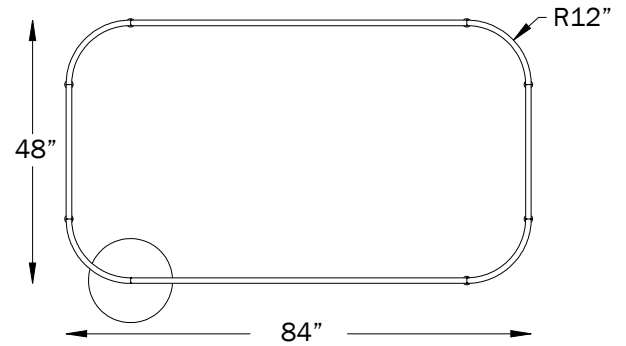

LUNA ZEST™ PENDANT

7L4W