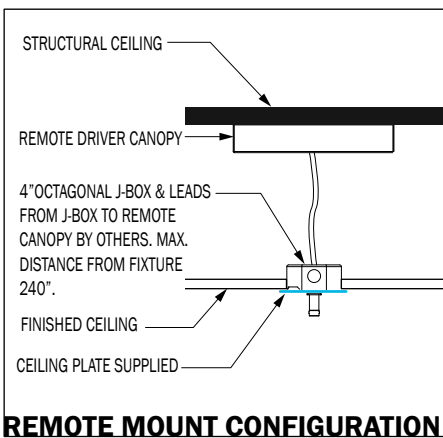

LUNA ZEST™ PENDANT