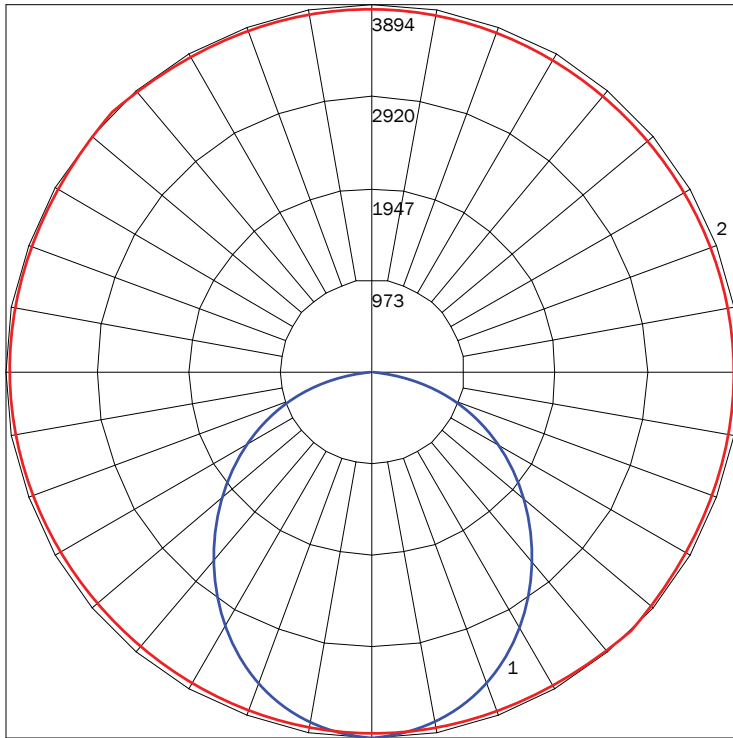

PSCD COMBINATION (SINGLE POINT, CANOPY MOUNT DRIVER)

PSRM COMBINATION (SINGLE POINT, REMOTE MOUNT DRIVER)

DIRECT

PN	SIZE (LXW)	LUMENS	WATTAGE
941LUTP	2D	2695	28
	3D	3845	40
	4D	5200	54
	5D	6930	71
	6D	8085	83
	7D	9425	196

INDIRECT / DIRECT

PN	SIZE (LXW)	LUMENS	WATTAGE
941LUTP	2ID	3793	58
	3ID	7690	75
	4ID	10400	119
	5ID	13860	146
	6ID	16170	170
	7ID	18850	196

IES INDOOR REPORT

PHOTOMETRIC FILENAME : 941LUTP 7D 35K F05.IES

POLAR GRAPH

MAXIMUM CANDELA = 3893.9 LOCATED AT HORIZONTAL ANGLE = 90, VERTICAL ANGLE = 5
 # 1 - VERTICAL PLANE THROUGH HORIZONTAL ANGLES (90 - 270) (THROUGH MAX. CD.)
 # 2 - HORIZONTAL CONE THROUGH VERTICAL ANGLE (5) (THROUGH MAX. CD.)