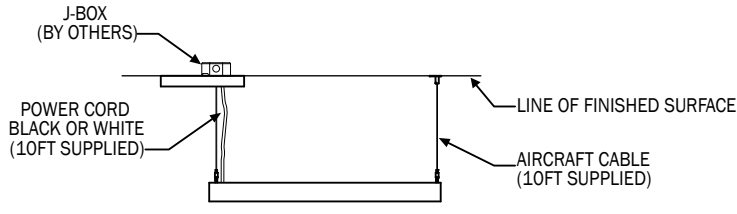

PSCD COMBINATION (SINGLE POINT, CANOPY MOUNT DRIVER)

PSRM COMBINATION (SINGLE POINT, REMOTE MOUNT DRIVER)

DROP CORD

MMCD COMBINATION (MUTIPLE CABLES, CANOPY MOUNT DRIVER)

MMRM COMBINATION (MUTIPLE CABLES, REMOTE MOUNT DRIVER)

PSCD COMBINATION (SINGLE POINT, CANOPY MOUNT DRIVER)

PSRM COMBINATION (SINGLE POINT, REMOTE MOUNT DRIVER)

DIRECT

PN	SIZE (LXW)	LUMENS	WATTAGE
941LUTP	2D	2695	28
	3D	3845	40
	4D	5200	54
	5D	6930	71
	6D	8085	83
	7D	9425	196