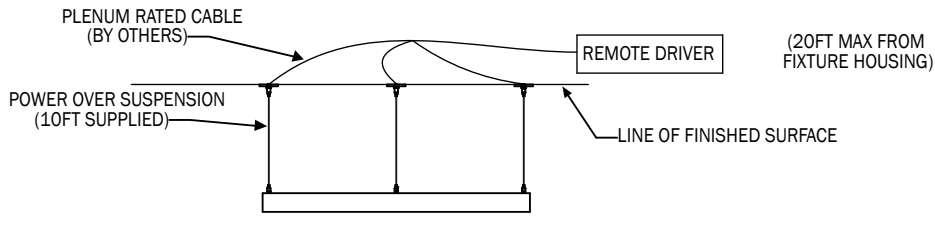

POS (POWER OVER SUSPENSION)

MMRM COMBINATION (MULTIPLE CABLES, REMOTE MOUNT DRIVER)