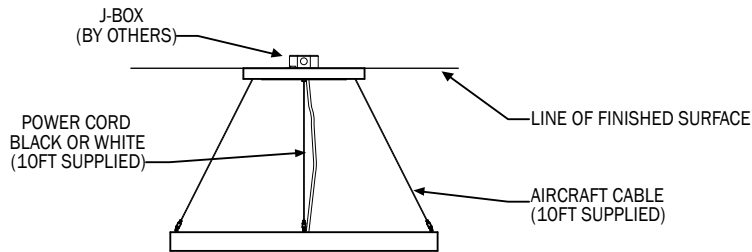

PSCD COMBINATION (SINGLE POINT, CANOPY MOUNT DRIVER)

PSRM COMBINATION (SINGLE POINT, REMOTE MOUNT DRIVER)

DROP CORD

MMCD COMBINATION (MUTIPLE CABLES, CANOPY MOUNT DRIVER)

MMRM COMBINATION (MUTIPLE CABLES, REMOTE MOUNT DRIVER)

PSCD COMBINATION (SINGLE POINT, CANOPY MOUNT DRIVER)

PSRM COMBINATION (SINGLE POINT, REMOTE MOUNT DRIVER)

DIRECT

PN	SIZE (LXW)	LUMENS	WATTAGE
941LUTP	2D	2695	28
	3D	3845	40
	4D	5200	54
	5D	6930	71
	6D	8085	83
	7D	9425	196