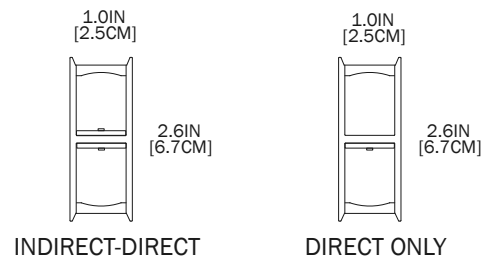

FLAT DIFFUSER