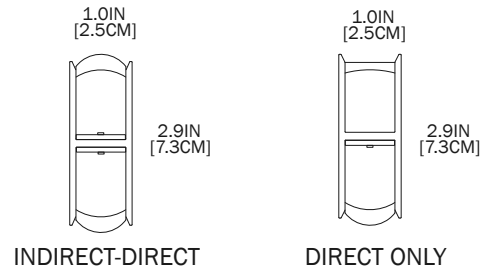

DOM DIFFUSER