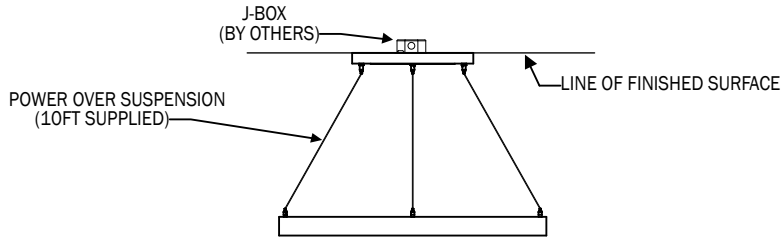

PSCD COMBINATION (SINGLE POINT, CANOPY MOUNT DRIVER)