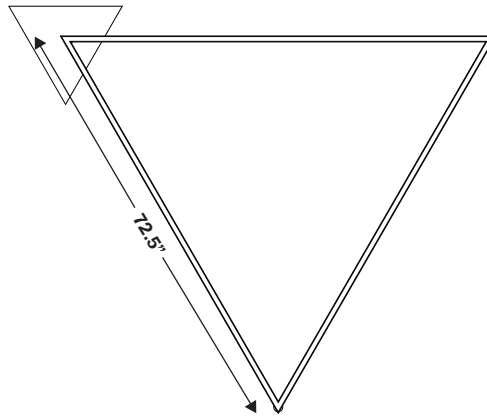

1.	DIRECT							
LENGTH	2D	3D	4D	5D	6D	7D		
	25" (63cm)	37" (94cm)	48" (122cm)	60" (152cm)	72" (183cm)	84" (213cm)		
LED (W)	28W	40W	54W	71W	83W	101W		
LUMENS	2695	3845	5200	6930	8085	9425		
	INDIRECT/DIRECT							
LENGTH	2ID	3ID	4ID	5ID	6ID	7ID		
	25" (63cm)	37" (94cm)	48" (122cm)	60" (152cm)	72" (183cm)	84" (213cm)		
LED (W)	58W	75W	119W	146W	170W	196W		
LUMENS	3793	7690	10400	13860	16170	18850		
2.	H	M	L	C: _____				
OUTPUT	100% LUMENS	75% LUMENS	50% LUMENS	[CUSTOM]% LUMENS				
3.	30K		35K		40K			
CCT	3000		3500		4000			
4.	S			D				
CIRCUITS	SINGLE			DUAL				
5.	MMCD	MMRM	PSCD	PSRM				
MOUNTING	MULTIPLE CABLES WITH CANOPY DRIVER	MULTIPLE CABLES WITH REMOTE DRIVER	SINGLE POINT WITH CANOPY DRIVER	SINGLE POINT WITH REMOTE DRIVER				
6.	BC		WC		POS			
CORD	BLACK DROP CORD WITH AIRCRAFT CABLES		WHITE DROP CORD WITH AIRCRAFT CABLES		POWER OVER SUSPENSION (SILVER ONLY) <small>(UP TO 48" ONLY) (NOT APPLICABLE FOR MMCD COMBINATION)</small>			
7.	FLAT			DOM				
DIFFUSER	FLAT DIFFUSER			DOME DIFFUSER				
8.	ADDITIONAL AND PREMIUM FINISHES AVAILABLE. SEE FINISHES CHART	F04	F05	F15	F16	F09	F31	F18
FINISH		MATTE WHITE	GLOSS WHITE	MATTE BLACK	GLOSS BLACK	PEWTER	SILVER METALLIC	SATIN ALUMINUM
9.	DIML		DIME		DIMV			
DIMMING	0-10V (1%) (120-277V)		LUTRON HI-LUME (1%) (120-277V) <small>(UP TO 48" ONLY)</small>		LINE VOLTAGE/TRIAC/ELV (120V ONLY)			

5D / 5ID

6D / 6ID

7D / 7ID

SIZE	FULL SIZE	MOUNTING POINT	MINIMUM DISTANCE ^{1,2}	CANOPY SIZE		NUMBER OF CANOPY	WEIGHT (POUNDS - LBS)	SECTIONS
				MMCD	PSCD - PSRM			
25	25.5"	3	22"	8.5"	13.5"	1(D)/ 1(ID)	11(D)/ 15(ID)	1
37	37.5"	3	35"	13.5"	17"	1(D)/ 1(ID)	16(D)/ 23(ID)	1
48	48.5"	3	53"	13.5"	17"	1(D)/ 1(ID)	20(D)/ 27(ID)	1
60	60.5"	3	69"	17"	19"	1(D)/ 1(ID)	25(D)/ 36(ID)	1
72	72.5"	3	88"	19"	19"	1(D)/ 1(ID)	30(D)/ 41(ID)	1
84	84.5"	6	N/A	19"	N/A"	1(D)/ 1(ID)	35(D)/ 46(ID)	3