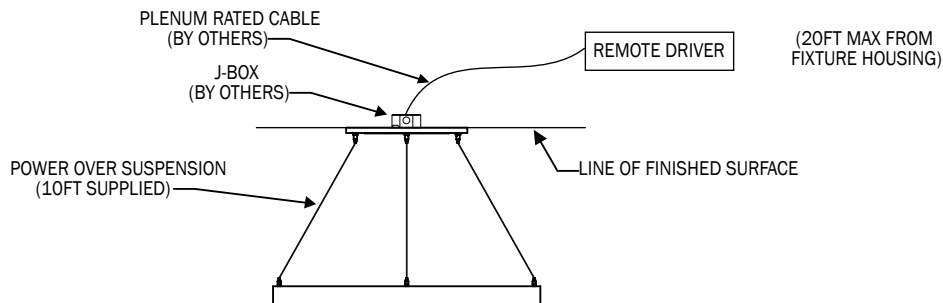

PSRM COMBINATION (SINGLE POINT, REMOTE MOUNT DRIVER)