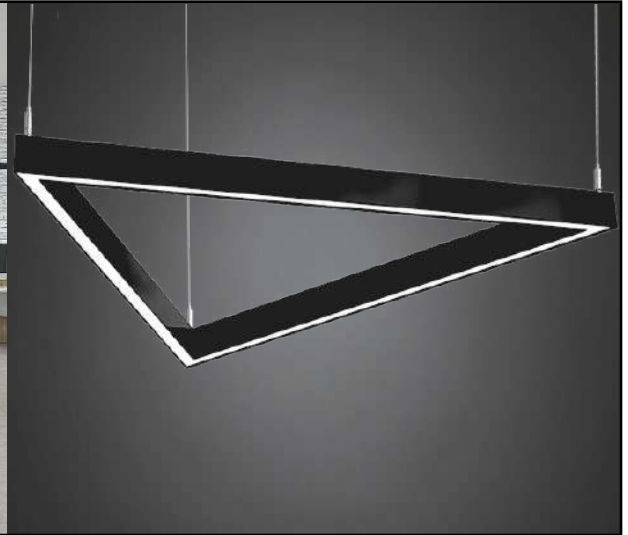

LUNA TRIO™ PENDANT

PROJECT: _____

TYPE: _____

QUANTITY: _____

PN: 941LUTP

ILLUMINATION	<ul style="list-style-type: none"> • 2695 - 18850 LUMENS • DIRECT OR INDIRECT/DIRECT • LED 90CRI
APPLICATION	<ul style="list-style-type: none"> • DIRECT OR DIRECT/INDIRECT PENDANT MOUNT • INDOOR RATED
DIMENSION	<ul style="list-style-type: none"> • 25", 37", 48", 60", 72", 84" SIZE (64cm, 94cm, 122cm, 153cm, 183cm, 213cm) • PROFILE: 1"W X 2.625"H (2.5cm X 6.6cm)
ELECTRICAL	<ul style="list-style-type: none"> • 120 - 277V • 10KV SURGE SUPPRESSION
DIFFUSERS	<ul style="list-style-type: none"> • HIGH EFFICIENCY ACRYLIC
MOUNTING	<ul style="list-style-type: none"> • 120" (305cm) BLACK OR WHITE DROP CORD WITH AC CABLES • 120" POWER OVER SUSPENSION
LED DRIVER	<ul style="list-style-type: none"> • CANOPY OR REMOTE MOUNT
CONSTRUCTION	<ul style="list-style-type: none"> • ALUMINUM
FINISHES	<ul style="list-style-type: none"> • AVAILABLE IN SEVERAL TMS POWDER COATED FINISHES • CUSTOM RAL FINISHES AVAILABLE
DIMMING	<ul style="list-style-type: none"> • 0 - 10V (1%) DIMMING (120-277V) • LINE VOLTAGE/TRIAC/ELV (120V ONLY) • LUTRON HI-LUME (1%) DIMMING (120-277V)
WEIGHT	<ul style="list-style-type: none"> • 11 LBS MINIMUM, 47 LBS MAXIMUM