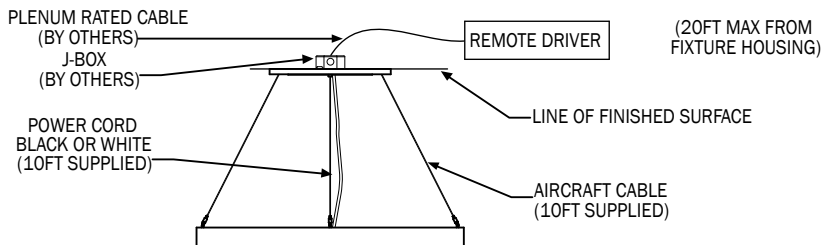

PSRM COMBINATION (SINGLE POINT, REMOTE MOUNT DRIVER)