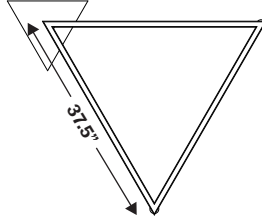

LUNA TRIO™ PENDANT

2D / 2ID

3D / 3ID

5D / 5ID

6D / 6ID

7D / 7ID

SIZE	FULL SIZE	MOUNTING POINT	MINIMUM DISTANCE^{1,2}	CANOPY SIZE		NUMBER OF CANOPY	WEIGHT (POUNDS - LBS)	SECTIONS
				MMCD	PSCD - PSRM			
25	25.5"	3	22"	8.5"	13.5"	1(D)/ 1(ID)	11(D)/ 15(ID)	1
37	37.5"	3	35"	13.5"	17"	1(D)/ 1(ID)	16(D)/ 23(ID)	1
48	48.5"	3	53"	13.5"	17"	1(D)/ 1(ID)	20(D)/ 27(ID)	1
60	60.5"	3	69"	17"	19"	1(D)/ 1(ID)	25(D)/ 36(ID)	1
72	72.5"	3	88"	19"	19"	1(D)/ 1(ID)	30(D)/ 41(ID)	1
84	84.5"	6	N/A	19"	N/A"	1(D)/ 1(ID)	35(D)/ 46(ID)	3

1. ONLY FOR PSCD AND PSRM (SINGLE POINT) MOUNTING OPTIONS, THIS IS THE MINIMUM DISTANCE FROM CEILING TO THE BOTTOM OF THE FIXTURE
2. MINIMUM CABLE MOUNTING ANGLE IS 70°