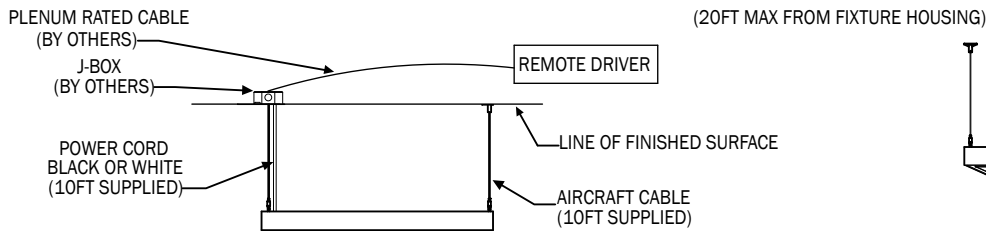

PSCD COMBINATION (SINGLE POINT, CANOPY MOUNT DRIVER)

PSRM COMBINATION (SINGLE POINT, REMOTE MOUNT DRIVER)

DROP CORD

MMCD COMBINATION (MUTIPLE CABLES, CANOPY MOUNT DRIVER)

MMRM COMBINATION (MUTIPLE CABLES, REMOTE MOUNT DRIVER)

PSCD COMBINATION (SINGLE POINT, CANOPY MOUNT DRIVER)

PSRM COMBINATION (SINGLE POINT, REMOTE MOUNT DRIVER)

DIRECT

PN	SIZE (LXW)	LUMENS	WATTAGE
941LUTP	2D	2695	28
	3D	3845	40
	4D	5200	54
	5D	6930	71
	6D	8085	83
	7D	9425	196