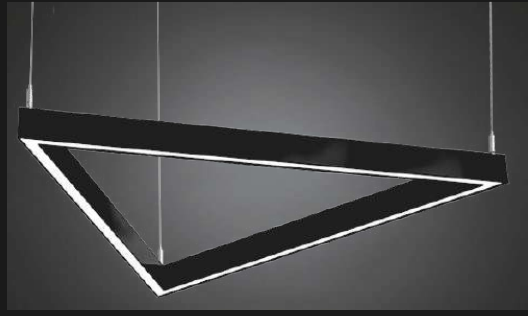

LUNA TRIO™ PENDANT

PROJECT: _____

TYPE: _____

QUANTITY: _____

941LUTP

1   2   3   4   5   6   7   8   9

1.	DIRECT							
LENGTH	2D	3D	4D	5D	6D	7D		
	25" (63cm)	37" (94cm)	48" (122cm)	60" (152cm)	72" (183cm)	84" (213cm)		
LED (W)	28W	40W	54W	71W	83W	101W		
LUMENS	2695	3845	5200	6930	8085	9425		
	INDIRECT/DIRECT							
LENGTH	2ID	3ID	4ID	5ID	6ID	7ID		
	25" (63cm)	37" (94cm)	48" (122cm)	60" (152cm)	72" (183cm)	84" (213cm)		
LED (W)	58W	75W	119W	146W	170W	196W		
LUMENS	3793	7690	10400	13860	16170	18850		
2.	H	M	L	C: _____				
OUTPUT	100% LUMENS	75% LUMENS	50% LUMENS	[CUSTOM]% LUMENS				
3.	30K		35K		40K			
CCT	3000		3500		4000			
4.	S			D				
CIRCUITS	SINGLE			DUAL				
5.	MMCD	MMRM	PSCD	PSRM				
MOUNTING	MULTIPLE CABLES WITH CANOPY DRIVER	MULTIPLE CABLES WITH REMOTE DRIVER	SINGLE POINT WITH CANOPY DRIVER	SINGLE POINT WITH REMOTE DRIVER				
6.	BC		WC		POS			
CORD	BLACK DROP CORD WITH AIRCRAFT CABLES		WHITE DROP CORD WITH AIRCRAFT CABLES		POWER OVER SUSPENSION (SILVER ONLY) (UP TO 48" ONLY) (NOT APPLICABLE FOR MMCD COMBINATION)			
7.	FLAT			DOM				
DIFFUSER	FLAT DIFFUSER			DOME DIFFUSER				
8.	ADDITIONAL AND PREMIUM FINISHES AVAILABLE. SEE FINISHES CHART	F04	F05	F15	F16	F09	F31	F18
FINISH		MATTE WHITE	GLOSS WHITE	MATTE BLACK	GLOSS BLACK	PEWTER	SILVER METALLIC	SATIN ALUMINUM
9.	DIML		DIME		DIMV			
DIMMING	0-10V (1%) (120-277V)		LUTRON HI-LUME (1%) (120-277V) (UP TO 48" ONLY)		LINE VOLTAGE/TRIAC/ELV (120V ONLY)			

NOTE: SOME OPTIONS MAY NOT BE COMPATIBLE WITH OTHERS. ALL SPECIFICATIONS ARE SUBJECT TO CHANGE WITHOUT NOTICE. CONTACT TMS LIGHTING FOR UPDATED SPECIFICATIONS.