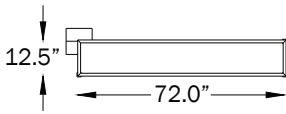

QUADRI ACOUSTIC™ CEILING

- CANOPY DIAMETER: 9" (23CM)
- WEIGHT D: 13 LBS

2L1W

- CANOPY DIAMETER: 9" (23CM)
- WEIGHT D: 15 LBS

3L1W

- CANOPY DIAMETER: 9" (23CM)
- WEIGHT D: 17 LBS

3L2W

- CANOPY DIAMETER: 9" (23CM)
- WEIGHT D: 22 LBS

4L1W

- CANOPY DIAMETER: 9" (23CM)
- WEIGHT D: 24 LBS

4L2W

- CANOPY DIAMETER: 10" (25CM)
- WEIGHT D: 26 LBS

4L3W

- CANOPY DIAMETER: 9" (23CM)
- WEIGHT D: 25 LBS

5L1W

- CANOPY DIAMETER: 10" (25CM)
- WEIGHT D: 27 LBS

5L2W

- CANOPY DIAMETER: 10" (25CM)
- WEIGHT D: 33 LBS

5L3W

- CANOPY DIAMETER: 10" (25CM)
- WEIGHT D: 39 LBS

5L4W

- CANOPY DIAMETER: 10" (25CM)
- WEIGHT D: 28 LBS

6L1W

- CANOPY DIAMETER: 10" (25CM)
- WEIGHT D: 30 LBS

6L2W

- CANOPY DIAMETER: 10" (25CM)
- WEIGHT D: 36 LBS

6L3W

- CANOPY DIAMETER: 10" (25CM)
- WEIGHT D: 42 LBS

6L4W

- CANOPY DIAMETER: 10" (25CM)
- WEIGHT D: 45 LBS

7L1W

- CANOPY DIAMETER: 10" (25CM)
- WEIGHT D: 31 LBS