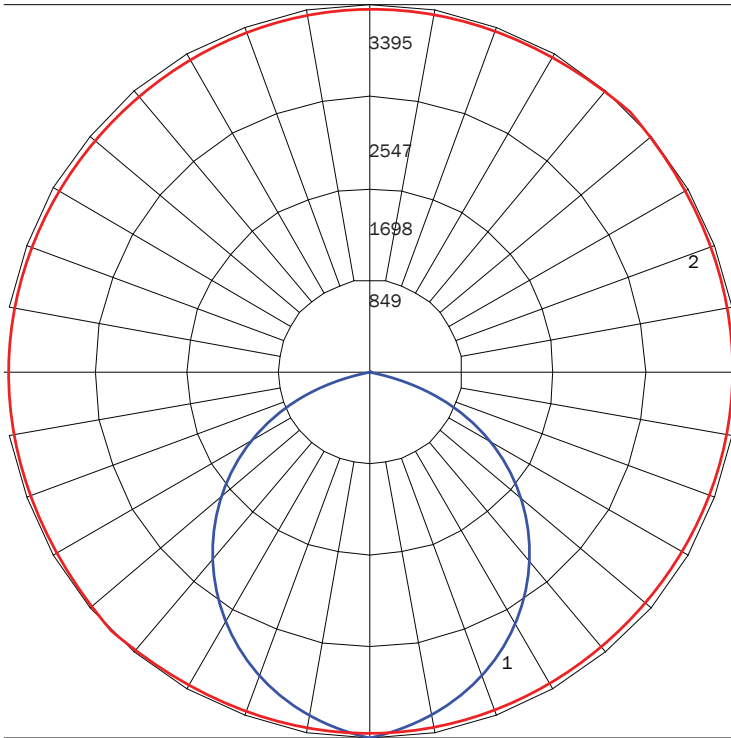

QUADRI ACOUSTIC™ CEILING

IES INDOOR REPORT
PHOTOMETRIC FILENAME : 941LURCL 2L1WD RR 35K F05.IES

POLAR GRAPH

MAXIMUM CANDELA = 3395.47 LOCATED AT HORIZONTAL ANGLE = 180, VERTICAL ANGLE = 0
1 - VERTICAL PLANE THROUGH HORIZONTAL ANGLES (180 - 0) (THROUGH MAX. CD)
2 - HORIZONTAL CONE THROUGH VERTICAL ANGLE (5) (THROUGH MAX. CD)

LUMINAIRE LUMENS	8923
TOTAL LUMINAIRE EFFICIENCY	60%
LUMINAIRE EFFICACY RATING	93
TOTAL LUMINAIRE WATTS	96

IES INDOOR REPORT
PHOTOMETRIC FILENAME : 941LURCL 7L4WD RR 35K F05.IES