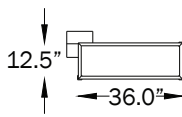

QUADRI ACOUSTIC™ CEILING

- CANOPY DIAMETER: 9" (23CM)
- WEIGHT D: 13 LBS

2L1W

- CANOPY DIAMETER: 9" (23CM)
- WEIGHT D: 15 LBS

3L1W

- CANOPY DIAMETER: 9" (23CM)
- WEIGHT D: 17 LBS

3L2W

- CANOPY DIAMETER: 9" (23CM)
- WEIGHT D: 22 LBS

4L1W

- CANOPY DIAMETER: 9" (23CM)
- WEIGHT D: 24 LBS

4L2W

- CANOPY DIAMETER: 10" (25CM)
- WEIGHT D: 26 LBS

4L3W

- CANOPY DIAMETER: 9" (23CM)
- WEIGHT D: 25 LBS

5L1W

- CANOPY DIAMETER: 10" (25CM)
- WEIGHT D: 27 LBS

5L2W

- CANOPY DIAMETER: 10" (25CM)
- WEIGHT D: 33 LBS

5L3W

- CANOPY DIAMETER: 10" (25CM)
- WEIGHT D: 39 LBS

5L4W

- CANOPY DIAMETER: 10" (25CM)
- WEIGHT D: 28 LBS

6L1W

- CANOPY DIAMETER: 10" (25CM)
- WEIGHT D: 30 LBS

6L2W

- CANOPY DIAMETER: 10" (25CM)
- WEIGHT D: 36 LBS

6L3W

- CANOPY DIAMETER: 10" (25CM)
- WEIGHT D: 42 LBS

6L4W

- CANOPY DIAMETER: 10" (25CM)
- WEIGHT D: 45 LBS

7L1W

- CANOPY DIAMETER: 10" (25CM)
- WEIGHT D: 31 LBS