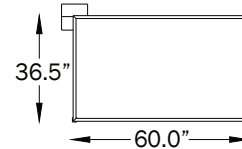

QUADRI ACOUSTIC™ CEILING

- CANOPY DIAMETER: 9" (23CM)
- WEIGHT D: 13 LBS

2L1W

- CANOPY DIAMETER: 9" (23CM)
- WEIGHT D: 15 LBS

3L1W

- CANOPY DIAMETER: 9" (23CM)
- WEIGHT D: 17 LBS

3L2W

- CANOPY DIAMETER: 9" (23CM)
- WEIGHT D: 22 LBS

4L1W

- CANOPY DIAMETER: 9" (23CM)
- WEIGHT D: 24 LBS

4L2W

- CANOPY DIAMETER: 10" (25CM)
- WEIGHT D: 26 LBS

4L3W

- CANOPY DIAMETER: 9" (23CM)
- WEIGHT D: 25 LBS

5L1W

- CANOPY DIAMETER: 10" (25CM)
- WEIGHT D: 27 LBS

5L2W

- CANOPY DIAMETER: 10" (25CM)
- WEIGHT D: 33 LBS

5L3W

- CANOPY DIAMETER: 10" (25CM)
- WEIGHT D: 39 LBS

5L4W

- CANOPY DIAMETER: 10" (25CM)
- WEIGHT D: 28 LBS

6L1W

- CANOPY DIAMETER: 10" (25CM)
- WEIGHT D: 30 LBS

6L2W

- CANOPY DIAMETER: 10" (25CM)
- WEIGHT D: 36 LBS

6L3W

- CANOPY DIAMETER: 10" (25CM)
- WEIGHT D: 42 LBS

6L4W

- CANOPY DIAMETER: 10" (25CM)
- WEIGHT D: 45 LBS

7L1W

- CANOPY DIAMETER: 10" (25CM)
- WEIGHT D: 31 LBS