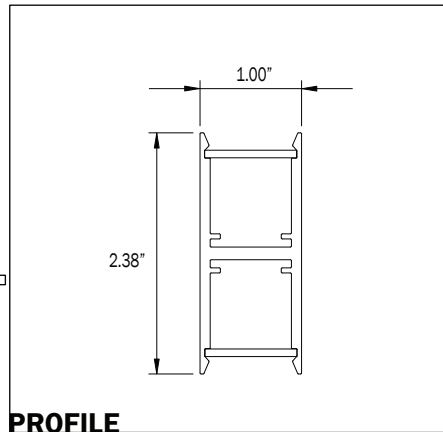

5L2W

- CANOPY DIAMETER: 10" (25CM)
- WEIGHT D: 33 LBS

5L3W

- CANOPY DIAMETER: 10" (25CM)
- WEIGHT D: 39 LBS

5L4W

- CANOPY DIAMETER: 10" (25CM)
- WEIGHT D: 28 LBS

6L1W

- CANOPY DIAMETER: 10" (25CM)
- WEIGHT D: 30 LBS

6L2W

- CANOPY DIAMETER: 10" (25CM)
- WEIGHT D: 36 LBS

6L3W

- CANOPY DIAMETER: 10" (25CM)
- WEIGHT D: 42 LBS

6L4W

- CANOPY DIAMETER: 10" (25CM)
- WEIGHT D: 45 LBS

7L1W

- CANOPY DIAMETER: 10" (25CM)
- WEIGHT D: 31 LBS

7L2W

- CANOPY DIAMETER: 10" (25CM)
- WEIGHT D: 35 LBS

7L3W

- CANOPY DIAMETER: 10" (25CM)
- WEIGHT D: 40 LBS

7L4W

QUADRI ACOUSTIC™ CEILING

CEILING MOUNT CONFIGURATION

REMOTE MOUNT CONFIGURATION

PROFILE

ISO VIEW WITH CANOPY

QUADRI ACOUSTIC™ CEILING

DIRECT

PN	SIZE (LENGTH X WIDTH)	LUMENS	WATTAGE	WEIGHT
941LURCL	2L1WD	2049	22	13 LBS
	3L1WD	2734	29	15 LBS
	3L2WD	3423	37	17 LBS
	4L1WD	3425	37	22 LBS
	4L2WD	4117	44	24 LBS
	4L3WD	4803	51	26 LBS
	5L1WD	4115	44	25 LBS
	5L2WD	4812	52	27 LBS
	5L3WD	5508	59	33 LBS
	5L4WD	6177	66	39 LBS
	6L1WD	4810	52	28 LBS
	6L2WD	5509	59	30 LBS
	6L3WD	6173	66	36 LBS
	6L4WD	6854	74	42 LBS
	7L1WD	5487	59	45 LBS
	7L2WD	6200	66	31 LBS
	7L3WD	6877	77	35 LBS
7L4WD	7551	81	41 LBS	