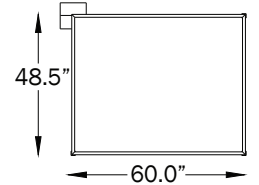

QUADRI ACOUSTIC™ CEILING

- CANOPY DIAMETER: 9" (23CM)
- WEIGHT D: 13 LBS

2L1W

- CANOPY DIAMETER: 9" (23CM)
- WEIGHT D: 15 LBS

3L1W

- CANOPY DIAMETER: 9" (23CM)
- WEIGHT D: 17 LBS

3L2W

- CANOPY DIAMETER: 9" (23CM)
- WEIGHT D: 22 LBS

4L1W

- CANOPY DIAMETER: 9" (23CM)
- WEIGHT D: 24 LBS

4L2W

- CANOPY DIAMETER: 10" (25CM)
- WEIGHT D: 26 LBS

4L3W

- CANOPY DIAMETER: 9" (23CM)
- WEIGHT D: 25 LBS

5L1W

- CANOPY DIAMETER: 10" (25CM)
- WEIGHT D: 27 LBS

5L2W

- CANOPY DIAMETER: 10" (25CM)
- WEIGHT D: 33 LBS

5L3W

- CANOPY DIAMETER: 10" (25CM)
- WEIGHT D: 39 LBS

5L4W

- CANOPY DIAMETER: 10" (25CM)
- WEIGHT D: 28 LBS

6L1W

- CANOPY DIAMETER: 10" (25CM)
- WEIGHT D: 30 LBS

6L2W

- CANOPY DIAMETER: 10" (25CM)
- WEIGHT D: 36 LBS

6L3W

- CANOPY DIAMETER: 10" (25CM)
- WEIGHT D: 42 LBS

6L4W

- CANOPY DIAMETER: 10" (25CM)
- WEIGHT D: 45 LBS

7L1W

- CANOPY DIAMETER: 10" (25CM)
- WEIGHT D: 31 LBS