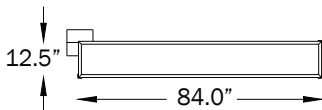

5L2W

- CANOPY DIAMETER: 10" (25CM)
- WEIGHT D: 33 LBS

5L3W

- CANOPY DIAMETER: 10" (25CM)
- WEIGHT D: 39 LBS

5L4W

- CANOPY DIAMETER: 10" (25CM)
- WEIGHT D: 28 LBS

6L1W

- CANOPY DIAMETER: 10" (25CM)
- WEIGHT D: 30 LBS

6L2W

- CANOPY DIAMETER: 10" (25CM)
- WEIGHT D: 36 LBS

6L3W

- CANOPY DIAMETER: 10" (25CM)
- WEIGHT D: 42 LBS

6L4W

- CANOPY DIAMETER: 10" (25CM)
- WEIGHT D: 45 LBS

7L1W

- CANOPY DIAMETER: 10" (25CM)
- WEIGHT D: 31 LBS

7L2W

- CANOPY DIAMETER: 10" (25CM)
- WEIGHT D: 35 LBS

7L3W

- CANOPY DIAMETER: 10" (25CM)
- WEIGHT D: 40 LBS

7L4W

QUADRI ACOUSTIC™ CEILING

CEILING MOUNT CONFIGURATION

REMOTE MOUNT CONFIGURATION

PROFILE

ISO VIEW WITH CANOPY

QUADRI ACOUSTIC™ CEILING

DIRECT

PN	SIZE (LENGTH X WIDTH)	LUMENS	WATTAGE	WEIGHT
941LURCL	2L1WD	2049	22	13 LBS
	3L1WD	2734	29	15 LBS
	3L2WD	3423	37	17 LBS
	4L1WD	3425	37	22 LBS
	4L2WD	4117	44	24 LBS
	4L3WD	4803	51	26 LBS
	5L1WD	4115	44	25 LBS
	5L2WD	4812	52	27 LBS
	5L3WD	5508	59	33 LBS
	5L4WD	6177	66	39 LBS
	6L1WD	4810	52	28 LBS
	6L2WD	5509	59	30 LBS
	6L3WD	6173	66	36 LBS
	6L4WD	6854	74	42 LBS
	7L1WD	5487	59	45 LBS
	7L2WD	6200	66	31 LBS
	7L3WD	6877	77	35 LBS
7L4WD	7551	81	41 LBS	