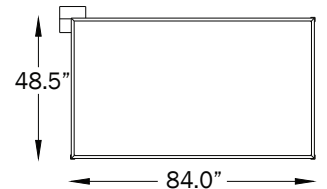

5L2W

- CANOPY DIAMETER: 10" (25CM)
- WEIGHT D: 33 LBS

5L3W

- CANOPY DIAMETER: 10" (25CM)
- WEIGHT D: 39 LBS

5L4W

- CANOPY DIAMETER: 10" (25CM)
- WEIGHT D: 28 LBS

6L1W

- CANOPY DIAMETER: 10" (25CM)
- WEIGHT D: 30 LBS

6L2W

- CANOPY DIAMETER: 10" (25CM)
- WEIGHT D: 36 LBS

6L3W

- CANOPY DIAMETER: 10" (25CM)
- WEIGHT D: 42 LBS

6L4W

- CANOPY DIAMETER: 10" (25CM)
- WEIGHT D: 45 LBS

7L1W

- CANOPY DIAMETER: 10" (25CM)
- WEIGHT D: 31 LBS

7L2W

- CANOPY DIAMETER: 10" (25CM)
- WEIGHT D: 35 LBS

7L3W

- CANOPY DIAMETER: 10" (25CM)
- WEIGHT D: 40 LBS

7L4W

QUADRI ACOUSTIC™ CEILING

CEILING MOUNT CONFIGURATION

REMOTE MOUNT CONFIGURATION

PROFILE

ISO VIEW WITH CANOPY

QUADRI ACOUSTIC™ CEILING

DIRECT

PN	SIZE (LENGTH X WIDTH)	LUMENS	WATTAGE	WEIGHT
941LURCL	2L1WD	2049	22	13 LBS
	3L1WD	2734	29	15 LBS
	3L2WD	3423	37	17 LBS
	4L1WD	3425	37	22 LBS
	4L2WD	4117	44	24 LBS
	4L3WD	4803	51	26 LBS
	5L1WD	4115	44	25 LBS
	5L2WD	4812	52	27 LBS
	5L3WD	5508	59	33 LBS
	5L4WD	6177	66	39 LBS
	6L1WD	4810	52	28 LBS
	6L2WD	5509	59	30 LBS
	6L3WD	6173	66	36 LBS
	6L4WD	6854	74	42 LBS
	7L1WD	5487	59	45 LBS
	7L2WD	6200	66	31 LBS
	7L3WD	6877	77	35 LBS
7L4WD	7551	81	41 LBS	