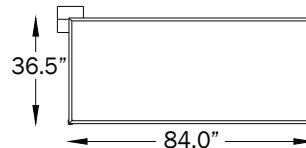

5L2W

- CANOPY DIAMETER: 10" (25CM)
- WEIGHT D: 33 LBS

5L3W

- CANOPY DIAMETER: 10" (25CM)
- WEIGHT D: 39 LBS

5L4W

- CANOPY DIAMETER: 10" (25CM)
- WEIGHT D: 28 LBS

6L1W

- CANOPY DIAMETER: 10" (25CM)
- WEIGHT D: 30 LBS

6L2W

- CANOPY DIAMETER: 10" (25CM)
- WEIGHT D: 36 LBS

6L3W

- CANOPY DIAMETER: 10" (25CM)
- WEIGHT D: 42 LBS

6L4W

- CANOPY DIAMETER: 10" (25CM)
- WEIGHT D: 45 LBS

7L1W

- CANOPY DIAMETER: 10" (25CM)
- WEIGHT D: 31 LBS

7L2W

- CANOPY DIAMETER: 10" (25CM)
- WEIGHT D: 35 LBS

7L3W

- CANOPY DIAMETER: 10" (25CM)
- WEIGHT D: 40 LBS

7L4W

QUADRI ACOUSTIC™ CEILING

CEILING MOUNT CONFIGURATION

REMOTE MOUNT CONFIGURATION

PROFILE

ISO VIEW WITH CANOPY

QUADRI ACOUSTIC™ CEILING

DIRECT

PN	SIZE (LENGTH X WIDTH)	LUMENS	WATTAGE	WEIGHT
941LURCL	2L1WD	2049	22	13 LBS
	3L1WD	2734	29	15 LBS
	3L2WD	3423	37	17 LBS
	4L1WD	3425	37	22 LBS
	4L2WD	4117	44	24 LBS
	4L3WD	4803	51	26 LBS
	5L1WD	4115	44	25 LBS
	5L2WD	4812	52	27 LBS
	5L3WD	5508	59	33 LBS
	5L4WD	6177	66	39 LBS
	6L1WD	4810	52	28 LBS
	6L2WD	5509	59	30 LBS
	6L3WD	6173	66	36 LBS
	6L4WD	6854	74	42 LBS
	7L1WD	5487	59	45 LBS
	7L2WD	6200	66	31 LBS
	7L3WD	6877	77	35 LBS
7L4WD	7551	81	41 LBS	