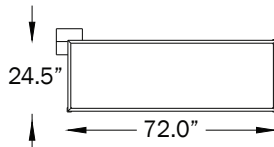

QUADRI ACOUSTIC™ CEILING

- CANOPY DIAMETER: 9" (23CM)
- WEIGHT D: 13 LBS

2L1W

- CANOPY DIAMETER: 9" (23CM)
- WEIGHT D: 15 LBS

3L1W

- CANOPY DIAMETER: 9" (23CM)
- WEIGHT D: 17 LBS

3L2W

- CANOPY DIAMETER: 9" (23CM)
- WEIGHT D: 22 LBS

4L1W

- CANOPY DIAMETER: 9" (23CM)
- WEIGHT D: 24 LBS

4L2W

- CANOPY DIAMETER: 10" (25CM)
- WEIGHT D: 26 LBS

4L3W

- CANOPY DIAMETER: 9" (23CM)
- WEIGHT D: 25 LBS

5L1W

- CANOPY DIAMETER: 10" (25CM)
- WEIGHT D: 27 LBS

5L2W

- CANOPY DIAMETER: 10" (25CM)
- WEIGHT D: 33 LBS

5L3W

- CANOPY DIAMETER: 10" (25CM)
- WEIGHT D: 39 LBS

5L4W

- CANOPY DIAMETER: 10" (25CM)
- WEIGHT D: 28 LBS

6L1W

- CANOPY DIAMETER: 10" (25CM)
- WEIGHT D: 30 LBS

6L2W

- CANOPY DIAMETER: 10" (25CM)
- WEIGHT D: 36 LBS

6L3W

- CANOPY DIAMETER: 10" (25CM)
- WEIGHT D: 42 LBS

6L4W

- CANOPY DIAMETER: 10" (25CM)
- WEIGHT D: 45 LBS

7L1W

- CANOPY DIAMETER: 10" (25CM)
- WEIGHT D: 31 LBS