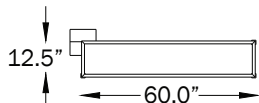

QUADRI ACOUSTIC™ CEILING

- CANOPY DIAMETER: 9" (23CM)
- WEIGHT D: 13 LBS

2L1W

- CANOPY DIAMETER: 9" (23CM)
- WEIGHT D: 15 LBS

3L1W

- CANOPY DIAMETER: 9" (23CM)
- WEIGHT D: 17 LBS

3L2W

- CANOPY DIAMETER: 9" (23CM)
- WEIGHT D: 22 LBS

4L1W

- CANOPY DIAMETER: 9" (23CM)
- WEIGHT D: 24 LBS

4L2W

- CANOPY DIAMETER: 10" (25CM)
- WEIGHT D: 26 LBS

4L3W

- CANOPY DIAMETER: 9" (23CM)
- WEIGHT D: 25 LBS

5L1W

- CANOPY DIAMETER: 10" (25CM)
- WEIGHT D: 27 LBS

5L2W

- CANOPY DIAMETER: 10" (25CM)
- WEIGHT D: 33 LBS

5L3W

- CANOPY DIAMETER: 10" (25CM)
- WEIGHT D: 39 LBS

5L4W

- CANOPY DIAMETER: 10" (25CM)
- WEIGHT D: 28 LBS

6L1W

- CANOPY DIAMETER: 10" (25CM)
- WEIGHT D: 30 LBS

6L2W

- CANOPY DIAMETER: 10" (25CM)
- WEIGHT D: 36 LBS

6L3W

- CANOPY DIAMETER: 10" (25CM)
- WEIGHT D: 42 LBS

6L4W

- CANOPY DIAMETER: 10" (25CM)
- WEIGHT D: 45 LBS

7L1W

- CANOPY DIAMETER: 10" (25CM)
- WEIGHT D: 31 LBS