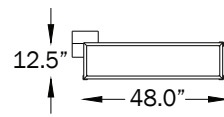

QUADRI ACOUSTIC™ CEILING

- CANOPY DIAMETER: 9" (23CM)
- WEIGHT D: 13 LBS

2L1W

- CANOPY DIAMETER: 9" (23CM)
- WEIGHT D: 15 LBS

3L1W

- CANOPY DIAMETER: 9" (23CM)
- WEIGHT D: 17 LBS

3L2W

- CANOPY DIAMETER: 9" (23CM)
- WEIGHT D: 22 LBS

4L1W

- CANOPY DIAMETER: 9" (23CM)
- WEIGHT D: 24 LBS

4L2W

- CANOPY DIAMETER: 10" (25CM)
- WEIGHT D: 26 LBS

4L3W

- CANOPY DIAMETER: 9" (23CM)
- WEIGHT D: 25 LBS

5L1W

- CANOPY DIAMETER: 10" (25CM)
- WEIGHT D: 27 LBS

5L2W

- CANOPY DIAMETER: 10" (25CM)
- WEIGHT D: 33 LBS

5L3W

- CANOPY DIAMETER: 10" (25CM)
- WEIGHT D: 39 LBS

5L4W

- CANOPY DIAMETER: 10" (25CM)
- WEIGHT D: 28 LBS

6L1W

- CANOPY DIAMETER: 10" (25CM)
- WEIGHT D: 30 LBS

6L2W

- CANOPY DIAMETER: 10" (25CM)
- WEIGHT D: 36 LBS

6L3W

- CANOPY DIAMETER: 10" (25CM)
- WEIGHT D: 42 LBS

6L4W

- CANOPY DIAMETER: 10" (25CM)
- WEIGHT D: 45 LBS

7L1W

- CANOPY DIAMETER: 10" (25CM)
- WEIGHT D: 31 LBS