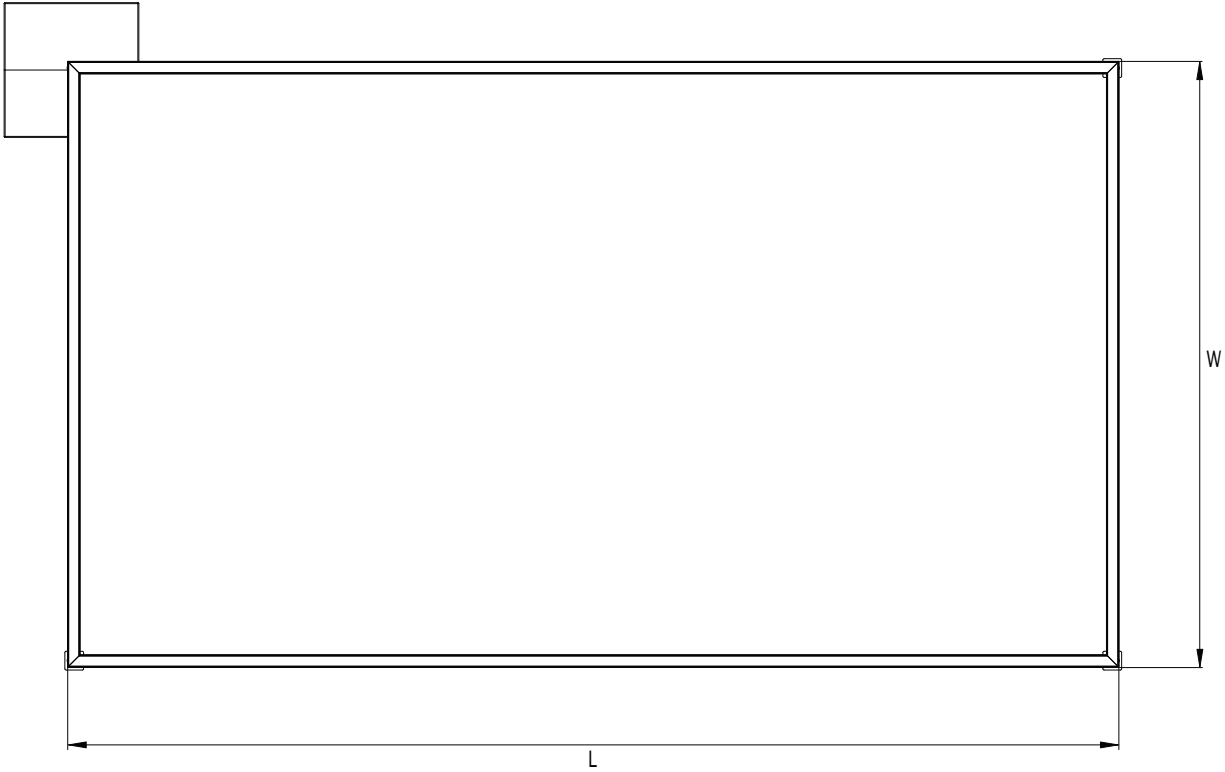

5L2W

- CANOPY DIAMETER: 10" (25CM)
- WEIGHT D: 33 LBS

5L3W

- CANOPY DIAMETER: 10" (25CM)
- WEIGHT D: 39 LBS

5L4W

- CANOPY DIAMETER: 10" (25CM)
- WEIGHT D: 28 LBS

6L1W

- CANOPY DIAMETER: 10" (25CM)
- WEIGHT D: 30 LBS

6L2W

- CANOPY DIAMETER: 10" (25CM)
- WEIGHT D: 36 LBS

6L3W

- CANOPY DIAMETER: 10" (25CM)
- WEIGHT D: 42 LBS

6L4W

- CANOPY DIAMETER: 10" (25CM)
- WEIGHT D: 45 LBS

7L1W

- CANOPY DIAMETER: 10" (25CM)
- WEIGHT D: 31 LBS

7L2W

- CANOPY DIAMETER: 10" (25CM)
- WEIGHT D: 35 LBS

7L3W

- CANOPY DIAMETER: 10" (25CM)
- WEIGHT D: 40 LBS

7L4W

QUADRI ACOUSTIC™ CEILING

CEILING MOUNT CONFIGURATION

REMOTE MOUNT CONFIGURATION

PROFILE

ISO VIEW WITH CANOPY

QUADRI ACOUSTIC™ CEILING

DIRECT

PN	SIZE (LENGTH X WIDTH)	LUMENS	WATTAGE	WEIGHT
941LURCL	2L1WD	2049	22	13 LBS
	3L1WD	2734	29	15 LBS
	3L2WD	3423	37	17 LBS
	4L1WD	3425	37	22 LBS
	4L2WD	4117	44	24 LBS
	4L3WD	4803	51	26 LBS
	5L1WD	4115	44	25 LBS
	5L2WD	4812	52	27 LBS
	5L3WD	5508	59	33 LBS
	5L4WD	6177	66	39 LBS
	6L1WD	4810	52	28 LBS
	6L2WD	5509	59	30 LBS
	6L3WD	6173	66	36 LBS
	6L4WD	6854	74	42 LBS
	7L1WD	5487	59	45 LBS
	7L2WD	6200	66	31 LBS
	7L3WD	6877	77	35 LBS
7L4WD	7551	81	41 LBS	