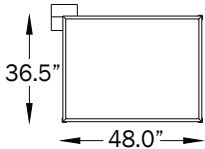

QUADRI ACOUSTIC™ CEILING

- CANOPY DIAMETER: 9" (23CM)
- WEIGHT D: 13 LBS

2L1W

- CANOPY DIAMETER: 9" (23CM)
- WEIGHT D: 15 LBS

3L1W

- CANOPY DIAMETER: 9" (23CM)
- WEIGHT D: 17 LBS

3L2W

- CANOPY DIAMETER: 9" (23CM)
- WEIGHT D: 22 LBS

4L1W

- CANOPY DIAMETER: 9" (23CM)
- WEIGHT D: 24 LBS

4L2W

- CANOPY DIAMETER: 10" (25CM)
- WEIGHT D: 26 LBS

4L3W

- CANOPY DIAMETER: 9" (23CM)
- WEIGHT D: 25 LBS

5L1W

- CANOPY DIAMETER: 10" (25CM)
- WEIGHT D: 27 LBS

5L2W

- CANOPY DIAMETER: 10" (25CM)
- WEIGHT D: 33 LBS

5L3W

- CANOPY DIAMETER: 10" (25CM)
- WEIGHT D: 39 LBS

5L4W

- CANOPY DIAMETER: 10" (25CM)
- WEIGHT D: 28 LBS

6L1W

- CANOPY DIAMETER: 10" (25CM)
- WEIGHT D: 30 LBS

6L2W

- CANOPY DIAMETER: 10" (25CM)
- WEIGHT D: 36 LBS

6L3W

- CANOPY DIAMETER: 10" (25CM)
- WEIGHT D: 42 LBS

6L4W

- CANOPY DIAMETER: 10" (25CM)
- WEIGHT D: 45 LBS

7L1W

- CANOPY DIAMETER: 10" (25CM)
- WEIGHT D: 31 LBS