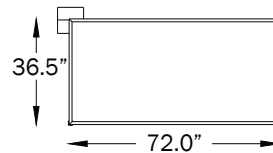

QUADRI ACOUSTIC™ CEILING

- CANOPY DIAMETER: 9" (23CM)
- WEIGHT D: 13 LBS

2L1W

- CANOPY DIAMETER: 9" (23CM)
- WEIGHT D: 15 LBS

3L1W

- CANOPY DIAMETER: 9" (23CM)
- WEIGHT D: 17 LBS

3L2W

- CANOPY DIAMETER: 9" (23CM)
- WEIGHT D: 22 LBS

4L1W

- CANOPY DIAMETER: 9" (23CM)
- WEIGHT D: 24 LBS

4L2W

- CANOPY DIAMETER: 10" (25CM)
- WEIGHT D: 26 LBS

4L3W

- CANOPY DIAMETER: 9" (23CM)
- WEIGHT D: 25 LBS

5L1W

- CANOPY DIAMETER: 10" (25CM)
- WEIGHT D: 27 LBS

5L2W

- CANOPY DIAMETER: 10" (25CM)
- WEIGHT D: 33 LBS

5L3W

- CANOPY DIAMETER: 10" (25CM)
- WEIGHT D: 39 LBS

5L4W

- CANOPY DIAMETER: 10" (25CM)
- WEIGHT D: 28 LBS

6L1W

- CANOPY DIAMETER: 10" (25CM)
- WEIGHT D: 30 LBS

6L2W

- CANOPY DIAMETER: 10" (25CM)
- WEIGHT D: 36 LBS

6L3W

- CANOPY DIAMETER: 10" (25CM)
- WEIGHT D: 42 LBS

6L4W

- CANOPY DIAMETER: 10" (25CM)
- WEIGHT D: 45 LBS

7L1W

- CANOPY DIAMETER: 10" (25CM)
- WEIGHT D: 31 LBS