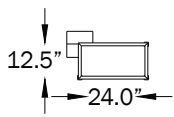

QUADRI ACOUSTIC™ CEILING

- CANOPY DIAMETER: 9" (23CM)
- WEIGHT D: 13 LBS

2L1W

- CANOPY DIAMETER: 9" (23CM)
- WEIGHT D: 15 LBS

3L1W

- CANOPY DIAMETER: 9" (23CM)
- WEIGHT D: 17 LBS

3L2W

- CANOPY DIAMETER: 9" (23CM)
- WEIGHT D: 22 LBS

4L1W

- CANOPY DIAMETER: 9" (23CM)
- WEIGHT D: 24 LBS

4L2W

- CANOPY DIAMETER: 10" (25CM)
- WEIGHT D: 26 LBS

4L3W

- CANOPY DIAMETER: 9" (23CM)
- WEIGHT D: 25 LBS

5L1W

- CANOPY DIAMETER: 10" (25CM)
- WEIGHT D: 27 LBS

5L2W

- CANOPY DIAMETER: 10" (25CM)
- WEIGHT D: 33 LBS

5L3W

- CANOPY DIAMETER: 10" (25CM)
- WEIGHT D: 39 LBS

5L4W

- CANOPY DIAMETER: 10" (25CM)
- WEIGHT D: 28 LBS

6L1W

- CANOPY DIAMETER: 10" (25CM)
- WEIGHT D: 30 LBS

6L2W

- CANOPY DIAMETER: 10" (25CM)
- WEIGHT D: 36 LBS

6L3W

- CANOPY DIAMETER: 10" (25CM)
- WEIGHT D: 42 LBS

6L4W

- CANOPY DIAMETER: 10" (25CM)
- WEIGHT D: 45 LBS

7L1W

- CANOPY DIAMETER: 10" (25CM)
- WEIGHT D: 31 LBS