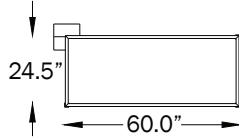

QUADRI ACOUSTIC™ CEILING

- CANOPY DIAMETER: 9" (23CM)
- WEIGHT D: 13 LBS

2L1W

- CANOPY DIAMETER: 9" (23CM)
- WEIGHT D: 15 LBS

3L1W

- CANOPY DIAMETER: 9" (23CM)
- WEIGHT D: 17 LBS

3L2W

- CANOPY DIAMETER: 9" (23CM)
- WEIGHT D: 22 LBS

4L1W

- CANOPY DIAMETER: 9" (23CM)
- WEIGHT D: 24 LBS

4L2W

- CANOPY DIAMETER: 10" (25CM)
- WEIGHT D: 26 LBS

4L3W

- CANOPY DIAMETER: 9" (23CM)
- WEIGHT D: 25 LBS

5L1W

- CANOPY DIAMETER: 10" (25CM)
- WEIGHT D: 27 LBS

5L2W

- CANOPY DIAMETER: 10" (25CM)
- WEIGHT D: 33 LBS

5L3W

- CANOPY DIAMETER: 10" (25CM)
- WEIGHT D: 39 LBS

5L4W

- CANOPY DIAMETER: 10" (25CM)
- WEIGHT D: 28 LBS

6L1W

- CANOPY DIAMETER: 10" (25CM)
- WEIGHT D: 30 LBS

6L2W

- CANOPY DIAMETER: 10" (25CM)
- WEIGHT D: 36 LBS

6L3W

- CANOPY DIAMETER: 10" (25CM)
- WEIGHT D: 42 LBS

6L4W

- CANOPY DIAMETER: 10" (25CM)
- WEIGHT D: 45 LBS

7L1W

- CANOPY DIAMETER: 10" (25CM)
- WEIGHT D: 31 LBS