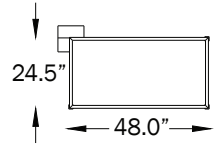

QUADRI ACOUSTIC™ CEILING

- CANOPY DIAMETER: 9" (23CM)
- WEIGHT D: 13 LBS

2L1W

- CANOPY DIAMETER: 9" (23CM)
- WEIGHT D: 15 LBS

3L1W

- CANOPY DIAMETER: 9" (23CM)
- WEIGHT D: 17 LBS

3L2W

- CANOPY DIAMETER: 9" (23CM)
- WEIGHT D: 22 LBS

4L1W

- CANOPY DIAMETER: 9" (23CM)
- WEIGHT D: 24 LBS

4L2W

- CANOPY DIAMETER: 10" (25CM)
- WEIGHT D: 26 LBS

4L3W

- CANOPY DIAMETER: 9" (23CM)
- WEIGHT D: 25 LBS

5L1W

- CANOPY DIAMETER: 10" (25CM)
- WEIGHT D: 27 LBS

5L2W

- CANOPY DIAMETER: 10" (25CM)
- WEIGHT D: 33 LBS

5L3W

- CANOPY DIAMETER: 10" (25CM)
- WEIGHT D: 39 LBS

5L4W

- CANOPY DIAMETER: 10" (25CM)
- WEIGHT D: 28 LBS

6L1W

- CANOPY DIAMETER: 10" (25CM)
- WEIGHT D: 30 LBS

6L2W

- CANOPY DIAMETER: 10" (25CM)
- WEIGHT D: 36 LBS

6L3W

- CANOPY DIAMETER: 10" (25CM)
- WEIGHT D: 42 LBS

6L4W

- CANOPY DIAMETER: 10" (25CM)
- WEIGHT D: 45 LBS

7L1W

- CANOPY DIAMETER: 10" (25CM)
- WEIGHT D: 31 LBS