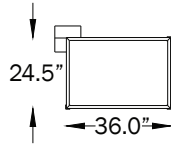

QUADRI ACOUSTIC™ CEILING

- CANOPY DIAMETER: 9" (23CM)
- WEIGHT D: 13 LBS

2L1W

- CANOPY DIAMETER: 9" (23CM)
- WEIGHT D: 15 LBS

3L1W

- CANOPY DIAMETER: 9" (23CM)
- WEIGHT D: 17 LBS

3L2W

- CANOPY DIAMETER: 9" (23CM)
- WEIGHT D: 22 LBS

4L1W

- CANOPY DIAMETER: 9" (23CM)
- WEIGHT D: 24 LBS

4L2W

- CANOPY DIAMETER: 10" (25CM)
- WEIGHT D: 26 LBS

4L3W

- CANOPY DIAMETER: 9" (23CM)
- WEIGHT D: 25 LBS

5L1W

- CANOPY DIAMETER: 10" (25CM)
- WEIGHT D: 27 LBS

5L2W

- CANOPY DIAMETER: 10" (25CM)
- WEIGHT D: 33 LBS

5L3W

- CANOPY DIAMETER: 10" (25CM)
- WEIGHT D: 39 LBS

5L4W

- CANOPY DIAMETER: 10" (25CM)
- WEIGHT D: 28 LBS

6L1W

- CANOPY DIAMETER: 10" (25CM)
- WEIGHT D: 30 LBS

6L2W

- CANOPY DIAMETER: 10" (25CM)
- WEIGHT D: 36 LBS

6L3W

- CANOPY DIAMETER: 10" (25CM)
- WEIGHT D: 42 LBS

6L4W

- CANOPY DIAMETER: 10" (25CM)
- WEIGHT D: 45 LBS

7L1W

- CANOPY DIAMETER: 10" (25CM)
- WEIGHT D: 31 LBS