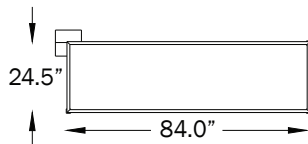

5L2W

- CANOPY DIAMETER: 10" (25CM)
- WEIGHT D: 33 LBS

5L3W

- CANOPY DIAMETER: 10" (25CM)
- WEIGHT D: 39 LBS

5L4W

- CANOPY DIAMETER: 10" (25CM)
- WEIGHT D: 28 LBS

6L1W

- CANOPY DIAMETER: 10" (25CM)
- WEIGHT D: 30 LBS

6L2W

- CANOPY DIAMETER: 10" (25CM)
- WEIGHT D: 36 LBS

6L3W

- CANOPY DIAMETER: 10" (25CM)
- WEIGHT D: 42 LBS

6L4W

- CANOPY DIAMETER: 10" (25CM)
- WEIGHT D: 45 LBS

7L1W

- CANOPY DIAMETER: 10" (25CM)
- WEIGHT D: 31 LBS

7L2W

- CANOPY DIAMETER: 10" (25CM)
- WEIGHT D: 35 LBS

7L3W

- CANOPY DIAMETER: 10" (25CM)
- WEIGHT D: 40 LBS

7L4W

QUADRI ACOUSTIC™ CEILING

CEILING MOUNT CONFIGURATION

REMOTE MOUNT CONFIGURATION

PROFILE

ISO VIEW WITH CANOPY

QUADRI ACOUSTIC™ CEILING

DIRECT

PN	SIZE (LENGTH X WIDTH)	LUMENS	WATTAGE	WEIGHT
941LURCL	2L1WD	2049	22	13 LBS
	3L1WD	2734	29	15 LBS
	3L2WD	3423	37	17 LBS
	4L1WD	3425	37	22 LBS
	4L2WD	4117	44	24 LBS
	4L3WD	4803	51	26 LBS
	5L1WD	4115	44	25 LBS
	5L2WD	4812	52	27 LBS
	5L3WD	5508	59	33 LBS
	5L4WD	6177	66	39 LBS
	6L1WD	4810	52	28 LBS
	6L2WD	5509	59	30 LBS
	6L3WD	6173	66	36 LBS
	6L4WD	6854	74	42 LBS
	7L1WD	5487	59	45 LBS
	7L2WD	6200	66	31 LBS
	7L3WD	6877	77	35 LBS
7L4WD	7551	81	41 LBS	