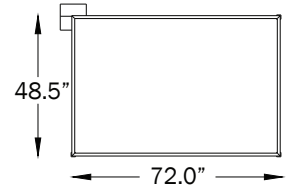

QUADRI ACOUSTIC™ CEILING

- CANOPY DIAMETER: 9" (23CM)
- WEIGHT D: 13 LBS

2L1W

- CANOPY DIAMETER: 9" (23CM)
- WEIGHT D: 15 LBS

3L1W

- CANOPY DIAMETER: 9" (23CM)
- WEIGHT D: 17 LBS

3L2W

- CANOPY DIAMETER: 9" (23CM)
- WEIGHT D: 22 LBS

4L1W

- CANOPY DIAMETER: 9" (23CM)
- WEIGHT D: 24 LBS

4L2W

- CANOPY DIAMETER: 10" (25CM)
- WEIGHT D: 26 LBS

4L3W

- CANOPY DIAMETER: 9" (23CM)
- WEIGHT D: 25 LBS

5L1W

- CANOPY DIAMETER: 10" (25CM)
- WEIGHT D: 27 LBS

5L2W

- CANOPY DIAMETER: 10" (25CM)
- WEIGHT D: 33 LBS

5L3W

- CANOPY DIAMETER: 10" (25CM)
- WEIGHT D: 39 LBS

5L4W

- CANOPY DIAMETER: 10" (25CM)
- WEIGHT D: 28 LBS

6L1W

- CANOPY DIAMETER: 10" (25CM)
- WEIGHT D: 30 LBS

6L2W

- CANOPY DIAMETER: 10" (25CM)
- WEIGHT D: 36 LBS

6L3W

- CANOPY DIAMETER: 10" (25CM)
- WEIGHT D: 42 LBS

6L4W

- CANOPY DIAMETER: 10" (25CM)
- WEIGHT D: 45 LBS

7L1W

- CANOPY DIAMETER: 10" (25CM)
- WEIGHT D: 31 LBS