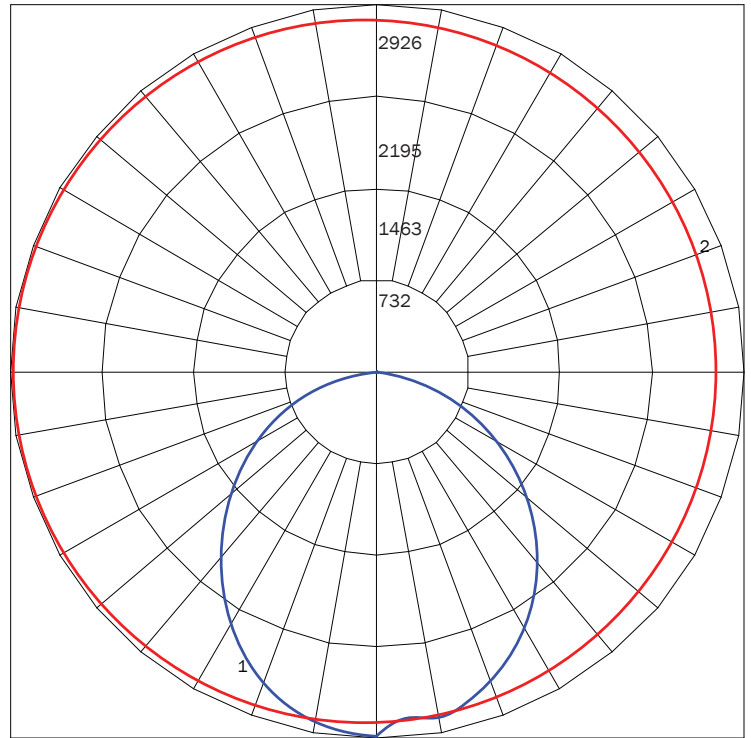

6L2W

- CANOPY DIAMETER: 10" (25CM)
- WEIGHT D: 36 LBS

6L3W

- CANOPY DIAMETER: 10" (25CM)
- WEIGHT D: 42 LBS

6L4W

- CANOPY DIAMETER: 10" (25CM)
- WEIGHT D: 45 LBS

7L1W

- CANOPY DIAMETER: 10" (25CM)
- WEIGHT D: 31 LBS

PROFILE

ISO VIEW WITH CANOPY

QUADRI ACOUSTIC™ CEILING

DIRECT

PN	SIZE (LENGTH X WIDTH)	LUMENS	WATTAGE	WEIGHT
941LURCL	2L1WD	2049	22	13 LBS
	3L1WD	2734	29	15 LBS
	3L2WD	3423	37	17 LBS
	4L1WD	3425	37	22 LBS
	4L2WD	4117	44	24 LBS
	4L3WD	4803	51	26 LBS
	5L1WD	4115	44	25 LBS
	5L2WD	4812	52	27 LBS
	5L3WD	5508	59	33 LBS
	5L4WD	6177	66	39 LBS
	6L1WD	4810	52	28 LBS
	6L2WD	5509	59	30 LBS
	6L3WD	6173	66	36 LBS
	6L4WD	6854	74	42 LBS
	7L1WD	5487	59	45 LBS
	7L2WD	6200	66	31 LBS
	7L3WD	6877	77	35 LBS
7L4WD	7551	81	41 LBS	

QUADRI ACOUSTIC™ CEILING

IES INDOOR REPORT
PHOTOMETRIC FILENAME : 941LURCL 2L1WD RR 35K F05.IES

POLAR GRAPH

MAXIMUM CANDELA = 3395.47 LOCATED AT HORIZONTAL ANGLE = 180, VERTICAL ANGLE = 0
 # 1 - VERTICAL PLANE THROUGH HORIZONTAL ANGLES (180 - 0) (THROUGH MAX. CD)
 # 2 - HORIZONTAL CONE THROUGH VERTICAL ANGLE (5) (THROUGH MAX. CD)

LUMINAIRE LUMENS	8923
TOTAL LUMINAIRE EFFICIENCY	60%
LUMINAIRE EFFICACY RATING	93
TOTAL LUMINAIRE WATTS	96

IES INDOOR REPORT
PHOTOMETRIC FILENAME : 941LURCL 7L4WD RR 35K F05.IES

POLAR GRAPH

MAXIMUM CANDELA = 2926.07 LOCATED AT HORIZONTAL ANGLE = 90, VERTICAL ANGLE = 5
 # 1 - VERTICAL PLANE THROUGH HORIZONTAL ANGLES (90 - 270) (THROUGH MAX. CD)
 # 2 - HORIZONTAL CONE THROUGH VERTICAL ANGLE (5) (THROUGH MAX. CD)