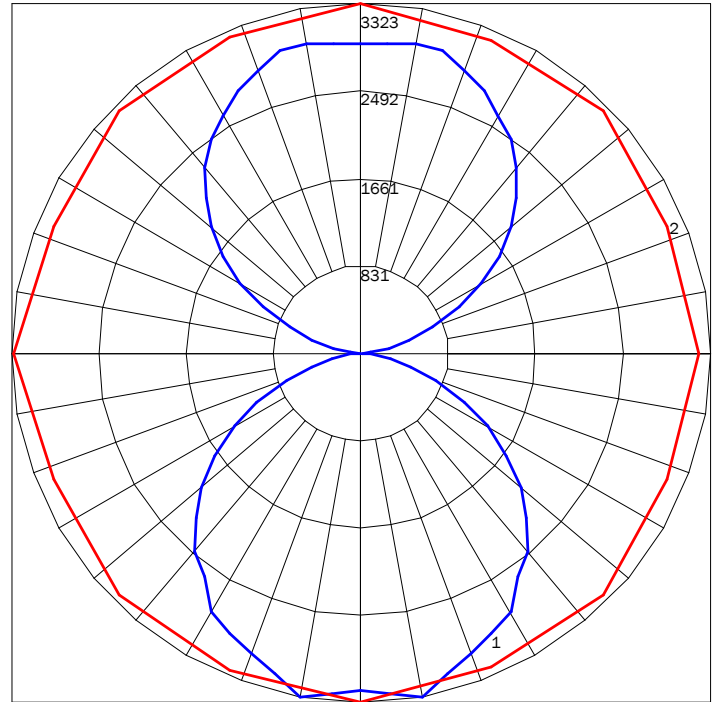

POLAR GRAPH

MAXIMUM CANDELA = 3322.7 LOCATED AT HORIZONTAL ANGLE = 90, VERTICAL ANGLE = 10
1 - VERTICAL PLANE THROUGH HORIZONTAL ANGLES (90 - 270) (THROUGH MAX. CD.)
2 - HORIZONTAL CONE THROUGH VERTICAL ANGLE (10) (THROUGH MAX. CD.)

LUMINAIRE LUMENS	17330
TOTAL LUMINAIRE EFFICIENCY	58%
LUMINAIRE EFFICIENCY RATING	91
TOTAL LUMINAIRE WATTS	191