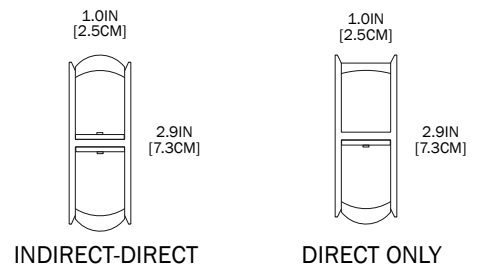

DOM DIFFUSER