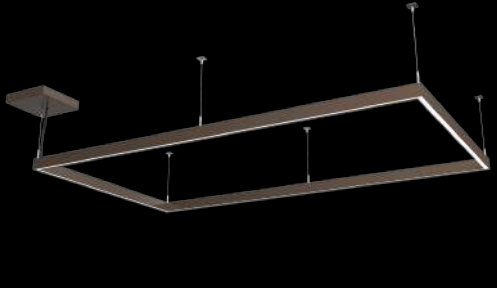

LUNA QUADRI™ PENDANT

PROJECT: _____
TYPE: _____
QUANTITY: _____

941LURP

1 2 3 4 5 6 7 8 9

1.													
DIRECT													
PN	2L1WD	3L1WD	3L2WD	4L1WD	4L2WD	4L3WD	5L1WD	5L2WD	5L3WD	5L4WD	6L1WD		
LxW	24X12	36X12	36X24	48X12	48X24	48X36	60X12	60X24	60X36	60X48	72X12		
LED (W)	22	29	37	37	44	51	44	52	59	66	52		
LUMENS	2049	2734	3423	3425	4117	4803	4115	4812	5508	6177	4810		
PN	6L2WD	6L3WD	6L4WD	6L5WD	7L1WD	7L2WD	7L3WD	7L4WD	7L5WD	7L6WD	CUS		
LxW	72X24	72X36	72X48	72X60	84X12	84X24	84X36	84X48	84X60	84X72	CUSTOM SIZE (SPECIFY LXW)		
LED (W)	59	66	74	81	59	66	77	81	88	96			
LUMENS	5509	6173	6854	7548	5487	6200	6877	7551	8234	8923			
DIRECT/INDIRECT													
PN	2L1WD	3L1WD	3L2WD	4L1WD	4L2WD	4L3WD	5L1WD	5L2WD	5L3WD	5L4WD	6L1WD		
LxW	24X12	36X12	36X24	48X12	48X24	48X36	60X12	60X24	60X36	60X48	72X12		
LED (W)	44	59	74	71	88	103	88	103	118	132	103		
LUMENS	3598	4968	6356	6362	7735	9108	7739	9108	10486	11861	9113		
PN	6L2WD	6L3WD	6L4WD	6L5WD	7L1WD	7L2WD	7L3WD	7L4WD	7L5WD	7L6WD	CUS		
LxW	72X24	72X36	72X48	72X60	84X12	84X24	84X36	84X48	84X60	84X72	CUSTOM SIZE (SPECIFY LXW)		
LED (W)	118	132	147	162	117	132	147	162	177	191			
LUMENS	10479	11858	13248	14592	10491	11842	13248	14578	15960	17330			
2.													
H			M			L			C: _____²				
OUTPUT	100% LUMENS			75% LUMENS			50% LUMENS			[CUSTOM]% LUMENS			
3.													
30K				35K				40K					
CCT	3000				3500				4000				
4.													
S						D							
CIRCUITS	SINGLE						DUAL						
5.													
MMCD						MMRM							
MOUNTING	MULTIPLE CABLES AND CANOPY DRIVER						MULTIPLE CABLES AND REMOTE DRIVER						
6.													
BC				WC				POS					
CORD	BLACK DROP CORD WITH AIRCRAFT CABLES				WHITE DROP CORD WITH AIRCRAFT CABLES				POWER OVER SUSPENSION (SILVER ONLY) (FOR APPLICABLE SIZES SEE CHART ON PAGE THREE) (NOT APPLICABLE FOR MMCD COMBINATION)				
7.													
FLAT						DOM							
DIFFUSER	FLAT DIFFUSER						DOME DIFFUSER						
8.													
FINISH	ADDITIONAL AND PREMIUM FINISHES AVAILABLE. SEE FINISHES CHART						F04	F05	F15	F16	F09	F31	F18
							MATTE WHITE	GLOSS WHITE	MATTE BLACK	GLOSS BLACK	PEWTER	SILVER METALLIC	SATIN ALUMINUM
9.													
DIML				DIME				DIMV					
DIMMING	0-10V (120-277V)				LUTRON HI-LUME (120-277V) (FOR APPLICABLE SIZES SEE CHART ON PAGE THREE)				LINE VOLTAGE/TRIAC/ELV (120V ONLY)				

NOTE: SOME OPTIONS MAY NOT BE COMPATIBLE WITH OTHERS. ALL SPECIFICATIONS ARE SUBJECT TO CHANGE WITHOUT NOTICE. CONTACT TMS LIGHTING FOR UPDATED SPECIFICATIONS.