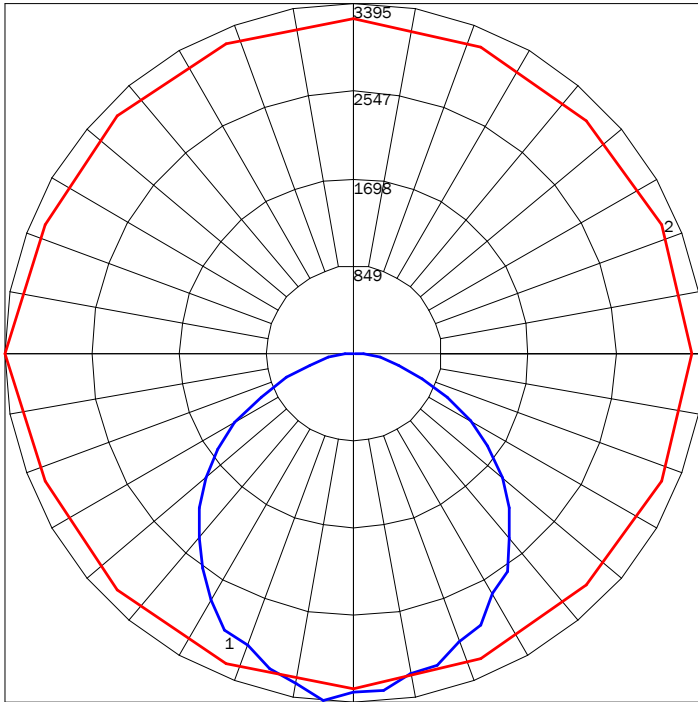

LUNA QUADRI™ PENDANT

IES INDOOR REPORT

PHOTOMETRIC FILENAME : 941LURP L2W1D 35K F05.IES

POLAR GRAPH

MAXIMUM CANDELA = 3395.47 LOCATED AT HORIZONTAL ANGLE = 180, VERTICAL ANGLE = 5
1 - VERTICAL PLANE THROUGH HORIZONTAL ANGLES (180 - 0) (THROUGH MAX. CD.)
2 - HORIZONTAL CONE THROUGH VERTICAL ANGLE (5) (THROUGH MAX. CD.)

LUMINAIRE LUMENS	8923
TOTAL LUMINAIRE EFFICIENCY	60%
LUMINAIRE EFFICIENCY RATING	93
TOTAL LUMINAIRE WATTS	22

IES INDOOR REPORT

PHOTOMETRIC FILENAME : 941LURP L7W6D 35K F05.IES