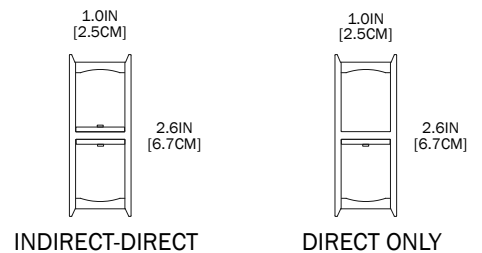

FLAT DIFFUSER