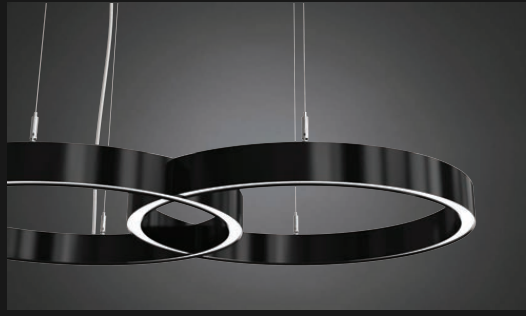

LUNA FUSO™ PENDANT

PROJECT: _____
TYPE: _____
QUANTITY: _____

871LU02

1 2 3 4 5 6 7 8 9 10

1.	DIRECT									
DIA (L X W)	24D			36D			48D			
	40" X 24"DIA(61CM)			64" X 36"DIA (91CM)			84" X 48"DIA (122CM)			
LED (W)	66			103			127			
LUMENS	5675			8909			10948			
	INDIRECT/DIRECT									
DIA (L X W)	24ID			36ID			48ID			
	40" X 24"DIA (61CM)			64" X 36"DIA (91CM)			84" X 48"DIA (122CM)			
LED (W)	132			206			253			
LUMENS	11060			17302			21208			
2.	H		M			L		C: _____¹		
OUTPUT	100% LUMENS		75% LUMENS			50% LUMENS		[CUSTOM]% LUMENS		
3.	30K			35K			40K			
LED CCT	3000			3500			4000			
4.	120			277			UNI			
VOLTAGE	120V			277V			120-277V			
5.	S					D				
CIRCUITS	SINGLE					DUAL				
6.	CD					RM				
DRIVER	CANOPY MOUNT					REMOTE MOUNT				
7.	MM									
MOUNTING	MULTIPLE AIRCRAFT CABLES									
8.	BC					WC				
CORD	BLACK DROP CORD					WHITE DROP CORD				
9.	F04	F05	F09	F15	F16	F18	F21	F31	F33	RAL
FINISH	MATTE WHITE	GLOSS WHITE	PEWTER	MATTE BLACK	GLOSS BLACK	SATIN ALUMINUM	ARCH BRONZE	SILVER METALLIC	PYRITE BRONZE	CUSTOM (SPECIFY)
10.	DIML									
DIMMING	LED DIMMING (0 - 10V, CURRENT - SINKING)									

1. CUSTOM PERCENTAGE I.E. 60%. CONSULT FACTORY.

NOTE: SOME OPTIONS MAY NOT BE COMPATIBLE WITH OTHERS. ALL SPECIFICATIONS ARE SUBJECT TO CHANGE WITHOUT NOTICE. CONTACT TMS LIGHTING FOR UPDATED SPECIFICATIONS.