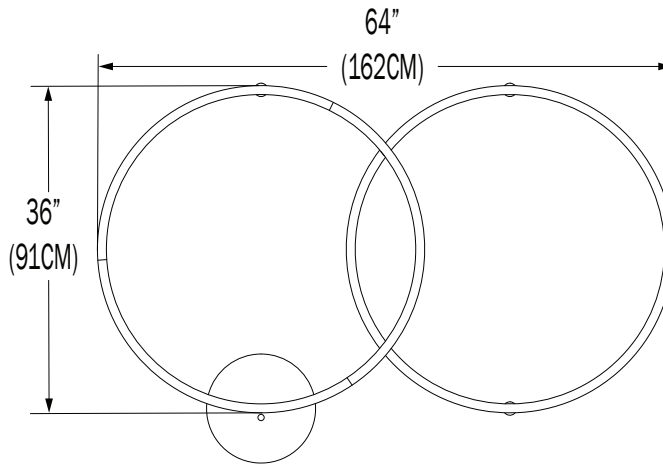

LUNA FUSO™ PENDANT

- MOUNTING POINTS: 4
- CANOPY DIAMETER: 12" (30.5CM)
- WEIGHT D/ID: 30 LBS

24

- MOUNTING POINTS: 4
- CANOPY DIAMETER: 12" (30.5CM)
- WEIGHT D/ID: 40 LBS

36

- MOUNTING POINTS: 4
- CANOPY DIAMETER: 12" (30.5CM)
- WEIGHT D/ID: 56 LBS

POLAR GRAPH

MAXIMUM CANDELA = 4231.16 LOCATED AT HORIZONTAL ANGLE = 0, VERTICAL ANGLE = 0
 # 1 - VERTICAL PLANE THROUGH HORIZONTAL ANGLES (0 - 180) (THROUGH MAX. CD.)
 # 2 - VERTICAL PLANE THROUGH HORIZONTAL ANGLES (45 - 225)
 # 3 - VERTICAL PLANE THROUGH HORIZONTAL ANGLES (90 - 270)
 # 4 - HORIZONTAL CONE THROUGH VERTICAL ANGLE (0) (THROUGH MAX. CD.)

IES INDOOR REPORT

PHOTOMETRIC FILENAME : 871LUO FUSE 48-48 ID LED 35K F05

POLAR GRAPH

MAXIMUM CANDELA = 4216.03 LOCATED AT HORIZONTAL ANGLE = 0, VERTICAL ANGLE = 0
 # 1 - VERTICAL PLANE THROUGH HORIZONTAL ANGLES (0 - 180) (THROUGH MAX. CD.)
 # 2 - VERTICAL PLANE THROUGH HORIZONTAL ANGLES (45 - 225)
 # 3 - VERTICAL PLANE THROUGH HORIZONTAL ANGLES (90 - 270)
 # 4 - HORIZONTAL CONE THROUGH VERTICAL ANGLE (0) (THROUGH MAX. CD.)