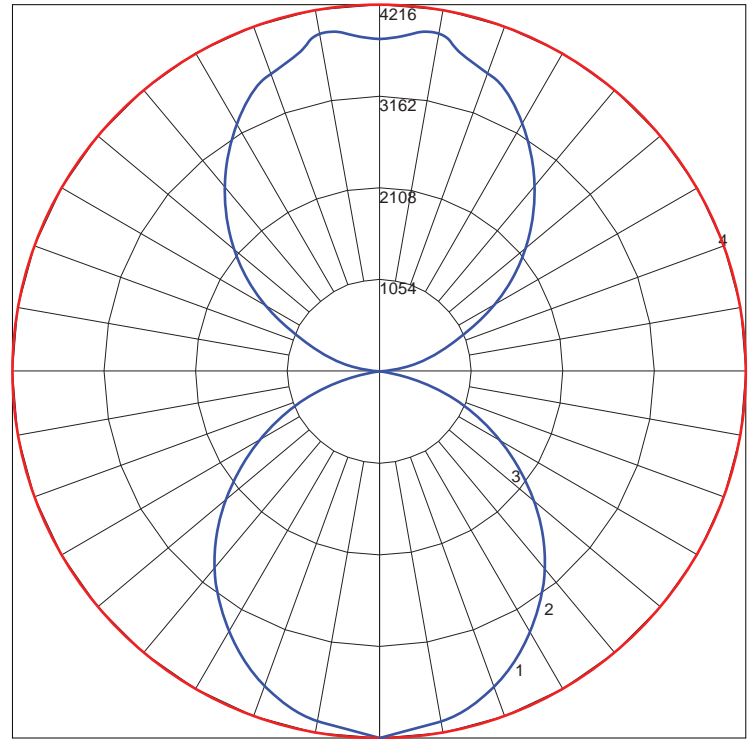

POLAR GRAPH

MAXIMUM CANDELA = 4231.16 LOCATED AT HORIZONTAL ANGLE = 0, VERTICAL ANGLE = 0
 # 1 - VERTICAL PLANE THROUGH HORIZONTAL ANGLES (0 - 180) (THROUGH MAX. CD.)
 # 2 - VERTICAL PLANE THROUGH HORIZONTAL ANGLES (45 - 225)
 # 3 - VERTICAL PLANE THROUGH HORIZONTAL ANGLES (90 - 270)
 # 4 - HORIZONTAL CONE THROUGH VERTICAL ANGLE (0) (THROUGH MAX. CD.)

LUMINAIRE LUMENS	10948
TOTAL LUMINAIRE EFFICIENCY	66%
LUMINAIRE EFFICACY RATING	86
TOTAL LUMINAIRE WATTS	127

INDIRECT / DIRECT

PN	SIZE (DIA)	LUMENS	WATTAGE
87LU02	24ID	11060	132
	36ID	17302	206
	48ID	21208	253

IES INDOOR REPORT

PHOTOMETRIC FILENAME : 871LUO FUSE 48-48 ID LED 35K F05

POLAR GRAPH

MAXIMUM CANDELA = 4216.03 LOCATED AT HORIZONTAL ANGLE = 0, VERTICAL ANGLE = 0
 # 1 - VERTICAL PLANE THROUGH HORIZONTAL ANGLES (0 - 180) (THROUGH MAX. CD.)
 # 2 - VERTICAL PLANE THROUGH HORIZONTAL ANGLES (45 - 225)
 # 3 - VERTICAL PLANE THROUGH HORIZONTAL ANGLES (90 - 270)
 # 4 - HORIZONTAL CONE THROUGH VERTICAL ANGLE (0) (THROUGH MAX. CD.)