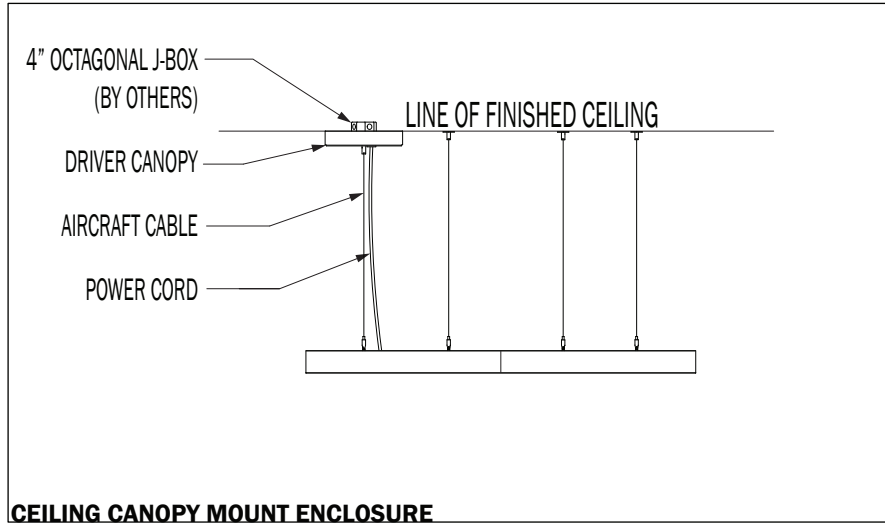

LUNA FUSO™ PENDANT

DIRECT

PN	SIZE (DIA)	LUMENS	WATTAGE
87LU02	24D	5675	66
	36D	8909	103
	48D	10948	127

IES INDOOR REPORT

PHOTOMETRIC FILENAME : 871LUO FUSE 48-48 D LED 35K F05

POLAR GRAPH