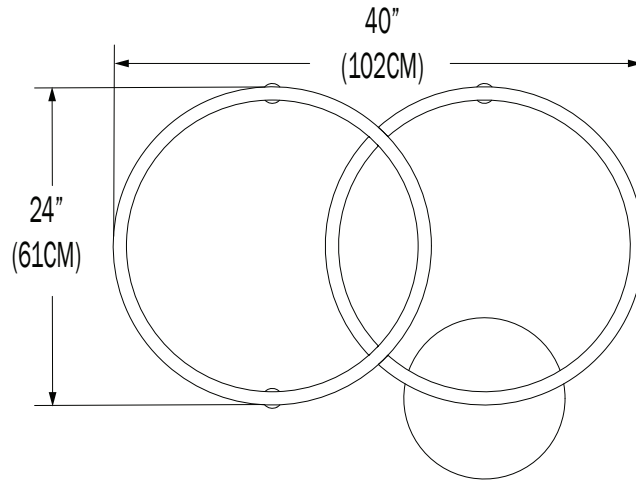

LUNA FUSO™ PENDANT

- MOUNTING POINTS: 4
- CANOPY DIAMETER: 12" (30.5CM)
- WEIGHT D/ID: 30 LBS

24

- MOUNTING POINTS: 4
- CANOPY DIAMETER: 12" (30.5CM)
- WEIGHT D/ID: 40 LBS

36

- MOUNTING POINTS: 4
- CANOPY DIAMETER: 12" (30.5CM)
- WEIGHT D/ID: 56 LBS

POLAR GRAPH

MAXIMUM CANDELA = 4231.16 LOCATED AT HORIZONTAL ANGLE = 0, VERTICAL ANGLE = 0
 # 1 - VERTICAL PLANE THROUGH HORIZONTAL ANGLES (0 - 180) (THROUGH MAX. CD.)
 # 2 - VERTICAL PLANE THROUGH HORIZONTAL ANGLES (45 - 225)
 # 3 - VERTICAL PLANE THROUGH HORIZONTAL ANGLES (90 - 270)
 # 4 - HORIZONTAL CONE THROUGH VERTICAL ANGLE (0) (THROUGH MAX. CD.)

IES INDOOR REPORT

PHOTOMETRIC FILENAME : 871LUO FUSE 48-48 ID LED 35K F05

POLAR GRAPH

MAXIMUM CANDELA = 4216.03 LOCATED AT HORIZONTAL ANGLE = 0, VERTICAL ANGLE = 0
 # 1 - VERTICAL PLANE THROUGH HORIZONTAL ANGLES (0 - 180) (THROUGH MAX. CD.)
 # 2 - VERTICAL PLANE THROUGH HORIZONTAL ANGLES (45 - 225)
 # 3 - VERTICAL PLANE THROUGH HORIZONTAL ANGLES (90 - 270)
 # 4 - HORIZONTAL CONE THROUGH VERTICAL ANGLE (0) (THROUGH MAX. CD.)