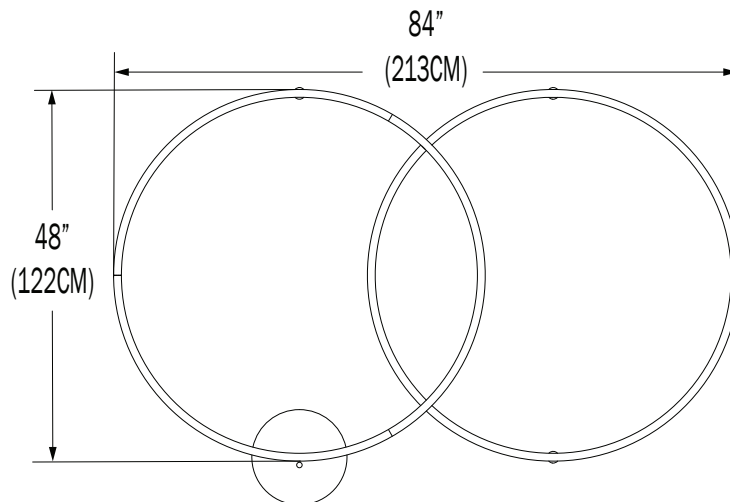

LUNA FUSO™ PENDANT

- MOUNTING POINTS: 4
- CANOPY DIAMETER: 12" (30.5CM)
- WEIGHT D/ID: 30 LBS

24

- MOUNTING POINTS: 4
- CANOPY DIAMETER: 12" (30.5CM)
- WEIGHT D/ID: 40 LBS

36

- MOUNTING POINTS: 4
- CANOPY DIAMETER: 12" (30.5CM)
- WEIGHT D/ID: 56 LBS

POLAR GRAPH

MAXIMUM CANDELA = 4231.16 LOCATED AT HORIZONTAL ANGLE = 0, VERTICAL ANGLE = 0
 # 1 - VERTICAL PLANE THROUGH HORIZONTAL ANGLES (0 - 180) (THROUGH MAX. CD.)
 # 2 - VERTICAL PLANE THROUGH HORIZONTAL ANGLES (45 - 225)
 # 3 - VERTICAL PLANE THROUGH HORIZONTAL ANGLES (90 - 270)
 # 4 - HORIZONTAL CONE THROUGH VERTICAL ANGLE (0) (THROUGH MAX. CD.)

IES INDOOR REPORT

PHOTOMETRIC FILENAME : 871LUO FUSE 48-48 ID LED 35K F05

POLAR GRAPH

MAXIMUM CANDELA = 4216.03 LOCATED AT HORIZONTAL ANGLE = 0, VERTICAL ANGLE = 0
 # 1 - VERTICAL PLANE THROUGH HORIZONTAL ANGLES (0 - 180) (THROUGH MAX. CD.)
 # 2 - VERTICAL PLANE THROUGH HORIZONTAL ANGLES (45 - 225)
 # 3 - VERTICAL PLANE THROUGH HORIZONTAL ANGLES (90 - 270)
 # 4 - HORIZONTAL CONE THROUGH VERTICAL ANGLE (0) (THROUGH MAX. CD.)