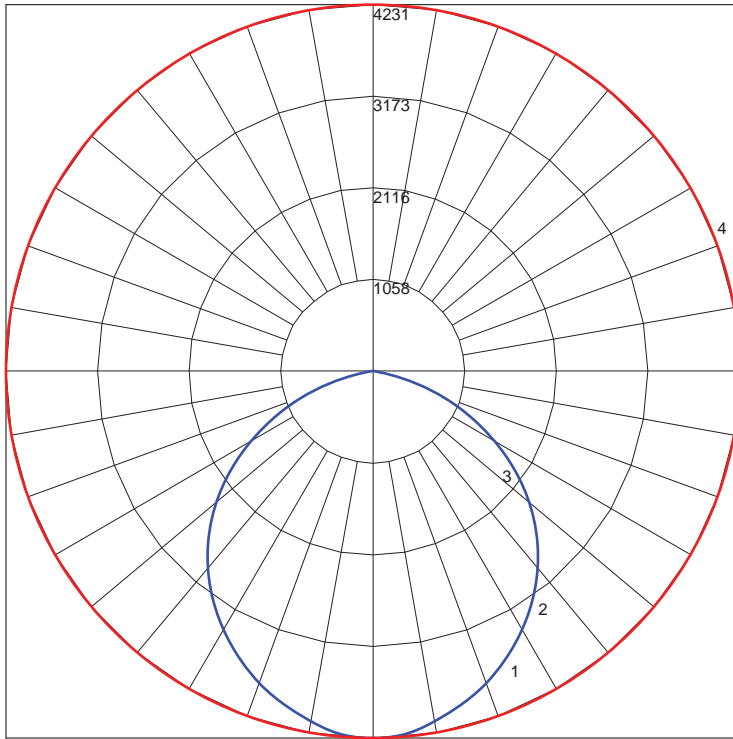

LUNA FUSO™ PENDANT

- MOUNTING POINTS: 4
- CANOPY DIAMETER: 12" (30.5CM)
- WEIGHT D/ID: 30 LBS

24

- MOUNTING POINTS: 4
- CANOPY DIAMETER: 12" (30.5CM)
- WEIGHT D/ID: 40 LBS

36

- MOUNTING POINTS: 4
- CANOPY DIAMETER: 12" (30.5CM)
- WEIGHT D/ID: 56 LBS

48

LUNA FUSO™ PENDANT

871LU02

LUNA FUSO™ PENDANT

DIRECT

PN	SIZE (DIA)	LUMENS	WATTAGE
87LU02	24D	5675	66
	36D	8909	103
	48D	10948	127

IES INDOOR REPORT

PHOTOMETRIC FILENAME : 871LUO FUSE 48-48 D LED 35K F05

POLAR GRAPH

MAXIMUM CANDELA = 4231.16 LOCATED AT HORIZONTAL ANGLE = 0, VERTICAL ANGLE = 0
 # 1 - VERTICAL PLANE THROUGH HORIZONTAL ANGLES (0 - 180) (THROUGH MAX. CD.)
 # 2 - VERTICAL PLANE THROUGH HORIZONTAL ANGLES (45 - 225)
 # 3 - VERTICAL PLANE THROUGH HORIZONTAL ANGLES (90 - 270)
 # 4 - HORIZONTAL CONE THROUGH VERTICAL ANGLE (0) (THROUGH MAX. CD.)

LUMINAIRE LUMENS	10948
TOTAL LUMINAIRE EFFICIENCY	66%
LUMINAIRE EFFICACY RATING	86
TOTAL LUMINAIRE WATTS	127

INDIRECT / DIRECT

PN	SIZE (DIA)	LUMENS	WATTAGE
87LU02	24ID	11060	132
	36ID	17302	206
	48ID	21208	253