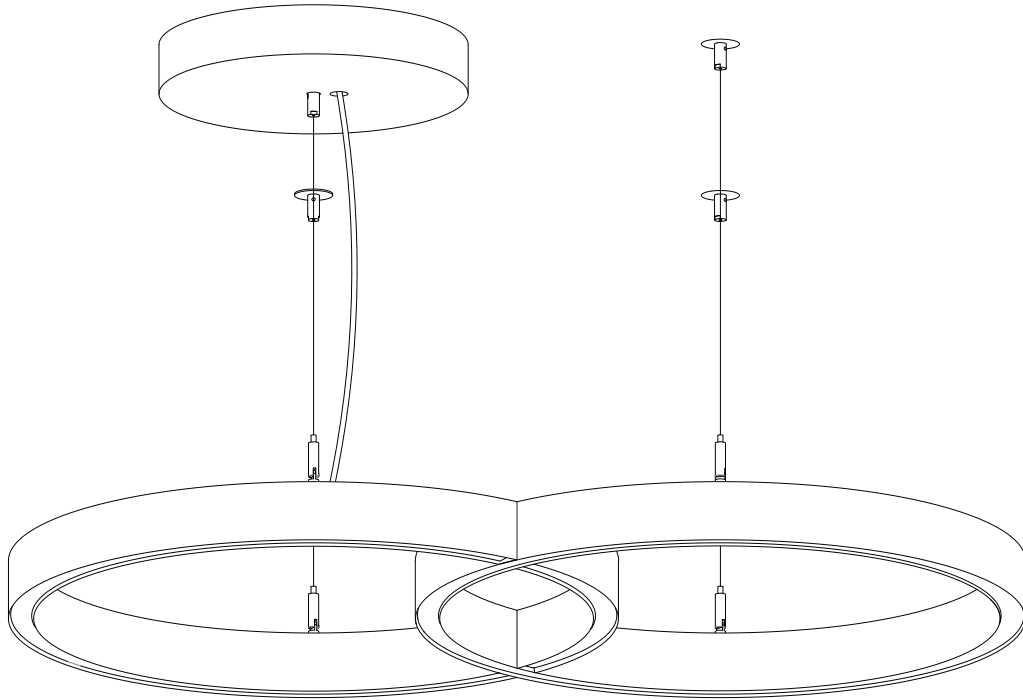

LUNA FUSO™ PENDANT

- MOUNTING POINTS: 4
- CANOPY DIAMETER: 12" (30.5CM)
- WEIGHT D/ID: 30 LBS

24

- MOUNTING POINTS: 4
- CANOPY DIAMETER: 12" (30.5CM)
- WEIGHT D/ID: 40 LBS

36

- MOUNTING POINTS: 4
- CANOPY DIAMETER: 12" (30.5CM)
- WEIGHT D/ID: 56 LBS

48

LUNA FUSO™ PENDANT

871LU02

LUNA FUSO™ PENDANT

DIRECT

PN	SIZE (DIA)	LUMENS	WATTAGE
87LU02	24D	5675	66
	36D	8909	103
	48D	10948	127

IES INDOOR REPORT

PHOTOMETRIC FILENAME : 871LUO FUSE 48-48 D LED 35K F05

POLAR GRAPH

MAXIMUM CANDELA = 4231.16 LOCATED AT HORIZONTAL ANGLE = 0, VERTICAL ANGLE = 0
 # 1 - VERTICAL PLANE THROUGH HORIZONTAL ANGLES (0 - 180) (THROUGH MAX. CD.)
 # 2 - VERTICAL PLANE THROUGH HORIZONTAL ANGLES (45 - 225)
 # 3 - VERTICAL PLANE THROUGH HORIZONTAL ANGLES (90 - 270)
 # 4 - HORIZONTAL CONE THROUGH VERTICAL ANGLE (0) (THROUGH MAX. CD.)