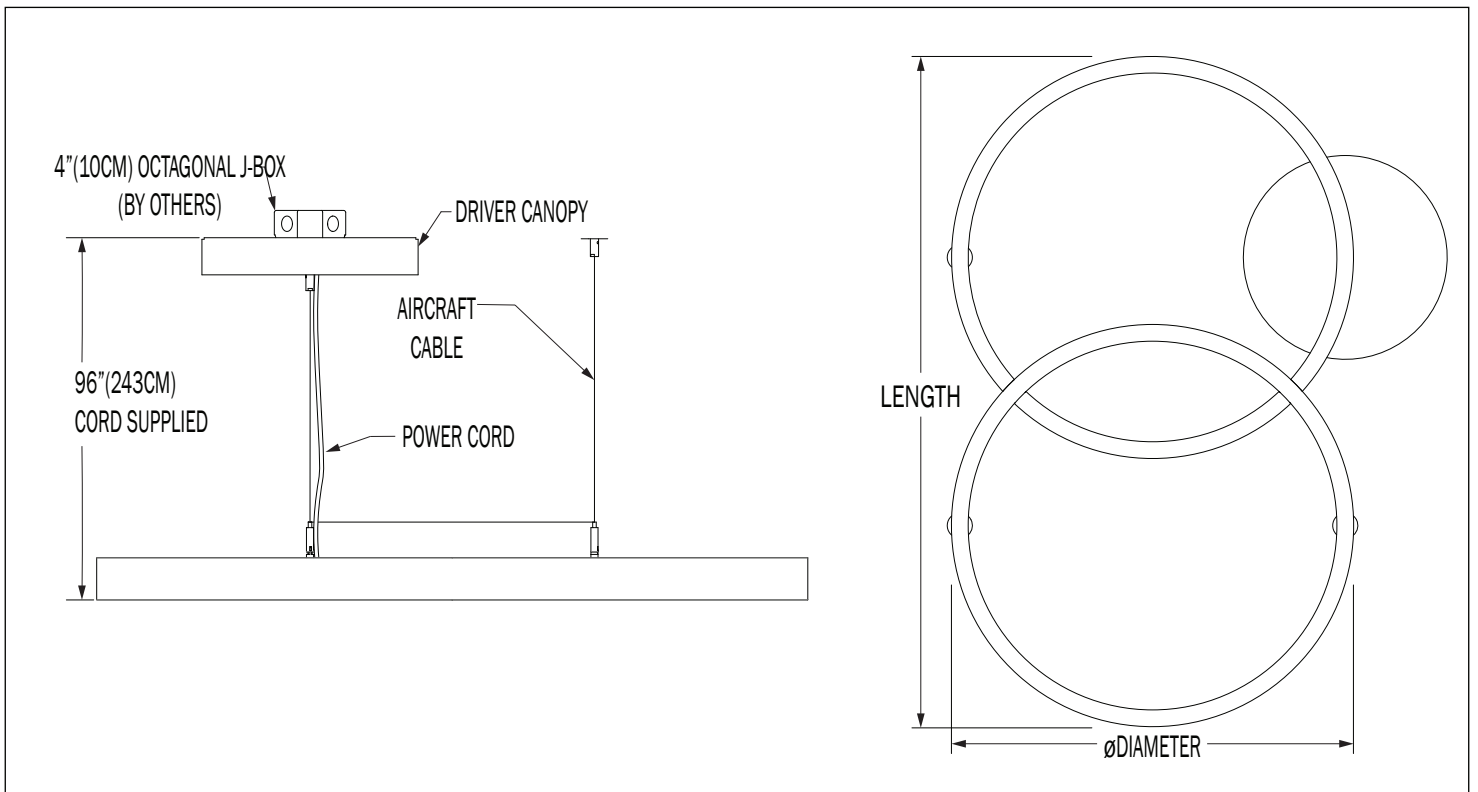

LUNA FUSO™ PENDANT

871LU02