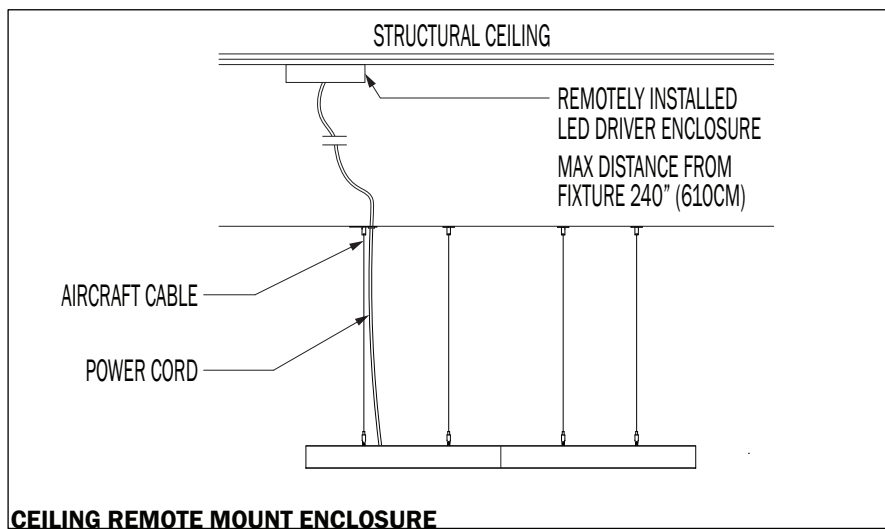

LUNA FUSO™ PENDANT

DIRECT

PN	SIZE (DIA)	LUMENS	WATTAGE
87LU02	24D	5675	66
	36D	8909	103
	48D	10948	127

IES INDOOR REPORT

PHOTOMETRIC FILENAME : 871LUO FUSE 48-48 D LED 35K F05

POLAR GRAPH