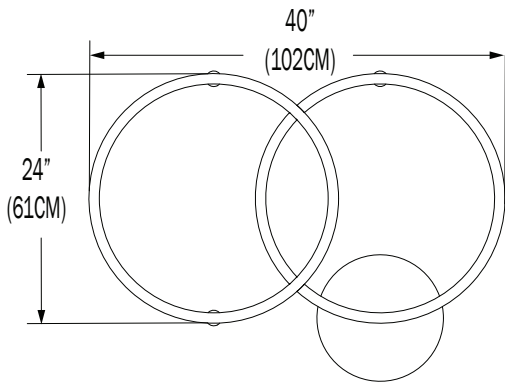

LUNA FUSO™ PENDANT

24D / 24ID