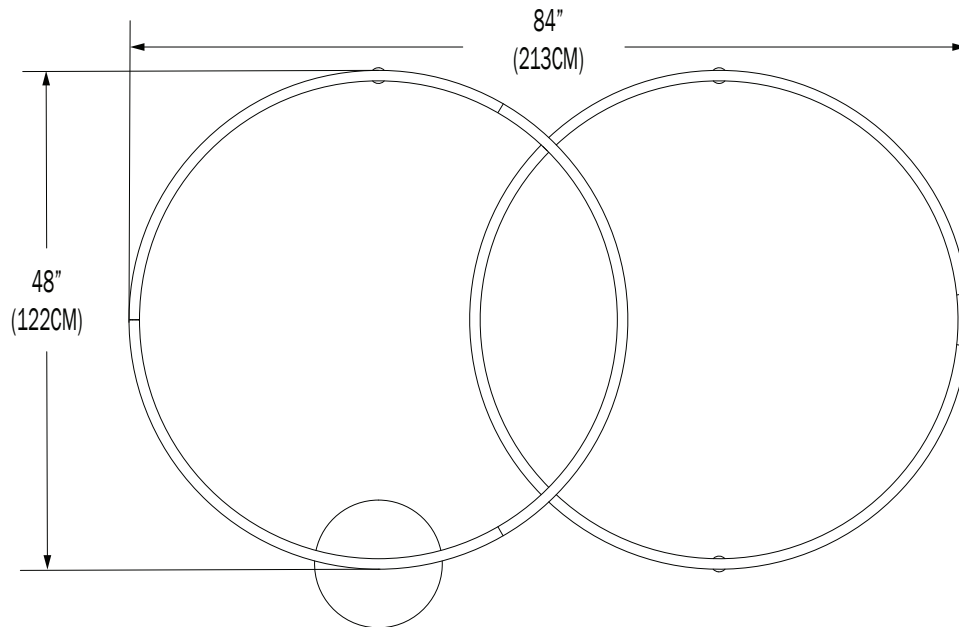

48D / 48ID

SIZE	ACTUAL SIZE	MOUNTING POINTS	CANOPY SIZE	NUMBER OF CANOPY	WEIGHT (POUNDS - LBS)	SECTIONS
24	24.5"	4	12"	1(D)/ 1(ID)	30	1
36	36.5"	4	12"	1(D)/ 1(ID)	40	1
48	47.5"	4	15"	1(D)/ 1(ID)	56	1