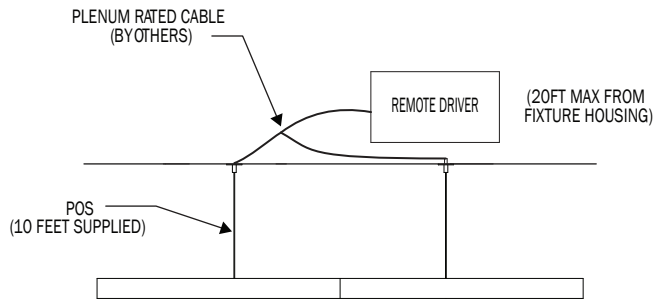

POS (POWER OVER SUSPENSION)

MMRM COMBINATION (MUTIPLE CABLES, REMOTE MOUNT DRIVER)