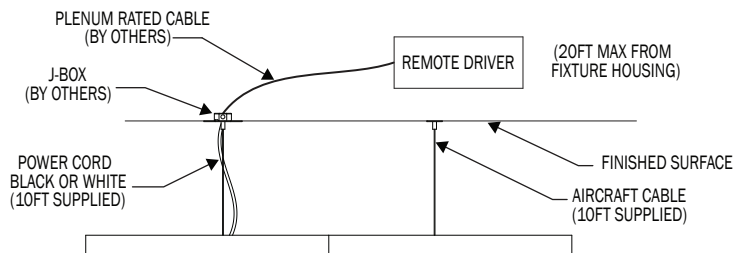

SIZE	ACTUAL SIZE	MOUNTING POINTS	CANOPY SIZE	NUMBER OF CANOPY	WEIGHT (POUNDS - LBS)	SECTIONS
24	24.5"	4	12"	1(D)/ 1(ID)	30	1
36	36.5"	4	12"	1(D)/ 1(ID)	40	1
48	47.5"	4	15"	1(D)/ 1(ID)	56	1

POS (POWER OVER SUSPENSION)

MMRM COMBINATION (MUTIPLE CABLES, REMOTE MOUNT DRIVER)

DROP CORD

MMCD COMBINATION (MUTIPLE CABLES, CANOPY MOUNT DRIVER)

MMRM COMBINATION (MUTIPLE CABLES, REMOTE MOUNT DRIVER)

DIRECT

PN	SIZE (DIA)	LUMENS	WATTAGE
87LU02	24D	5675	66
	36D	8909	103
	48D	10948	127