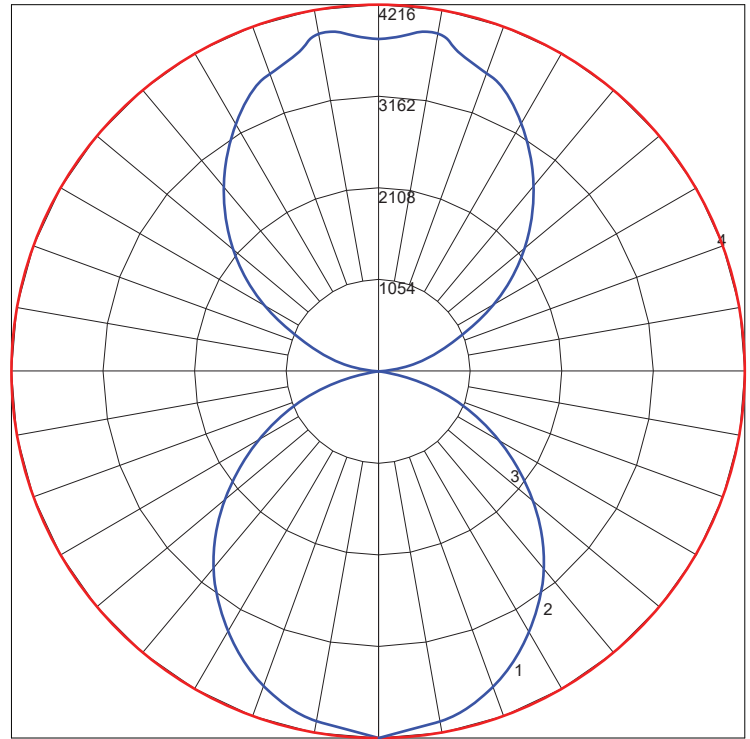

IES INDOOR REPORT

PHOTOMETRIC FILENAME : 871LUO FUSE 48-48 D LED 35K F05

POLAR GRAPH

MAXIMUM CANDELA = 4231.16 LOCATED AT HORIZONTAL ANGLE = 0, VERTICAL ANGLE = 0
 # 1 - VERTICAL PLANE THROUGH HORIZONTAL ANGLES (0 - 180) (THROUGH MAX. CD.)
 # 2 - VERTICAL PLANE THROUGH HORIZONTAL ANGLES (45 - 225)
 # 3 - VERTICAL PLANE THROUGH HORIZONTAL ANGLES (90 - 270)
 # 4 - HORIZONTAL CONE THROUGH VERTICAL ANGLE (0) (THROUGH MAX. CD.)

LUMINAIRE LUMENS	10948
TOTAL LUMINAIRE EFFICIENCY	66%
LUMINAIRE EFFICACY RATING	86
TOTAL LUMINAIRE WATTS	127

INDIRECT / DIRECT

PN	SIZE (DIA)	LUMENS	WATTAGE
87LU02	24ID	11060	132
	36ID	17302	206
	48ID	21208	253

IES INDOOR REPORT

PHOTOMETRIC FILENAME : 871LUO FUSE 48-48 ID LED 35K F05

POLAR GRAPH

MAXIMUM CANDELA = 4216.03 LOCATED AT HORIZONTAL ANGLE = 0, VERTICAL ANGLE = 0
 # 1 - VERTICAL PLANE THROUGH HORIZONTAL ANGLES (0 - 180) (THROUGH MAX. CD.)
 # 2 - VERTICAL PLANE THROUGH HORIZONTAL ANGLES (45 - 225)
 # 3 - VERTICAL PLANE THROUGH HORIZONTAL ANGLES (90 - 270)
 # 4 - HORIZONTAL CONE THROUGH VERTICAL ANGLE (0) (THROUGH MAX. CD.)