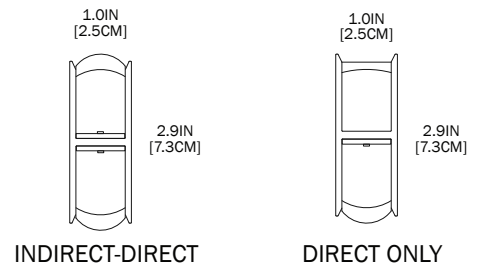

DOM DIFFUSER