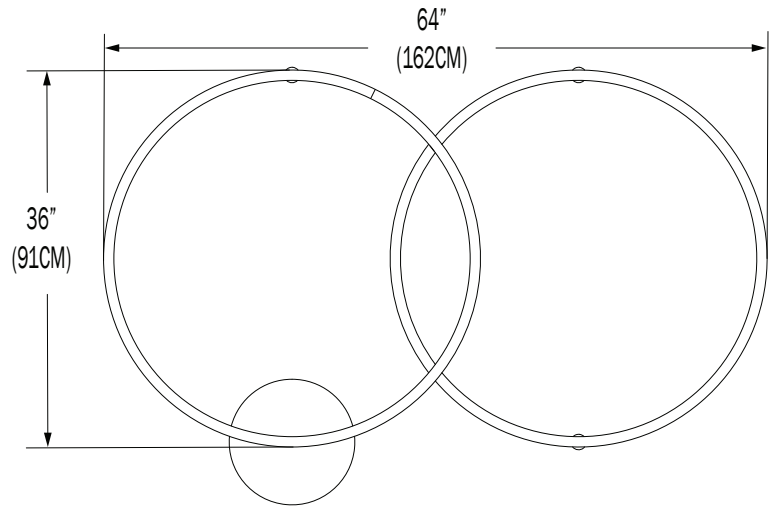

LUNA FUSO™ PENDANT

36D / 36ID

SIZE	ACTUAL SIZE	MOUNTING POINTS	CANOPY SIZE	NUMBER OF CANOPY	WEIGHT (POUNDS - LBS)	SECTIONS
24	24.5"	4	12"	1(D)/ 1(ID)	30	1
36	36.5"	4	12"	1(D)/ 1(ID)	40	1
48	47.5"	4	15"	1(D)/ 1(ID)	56	1