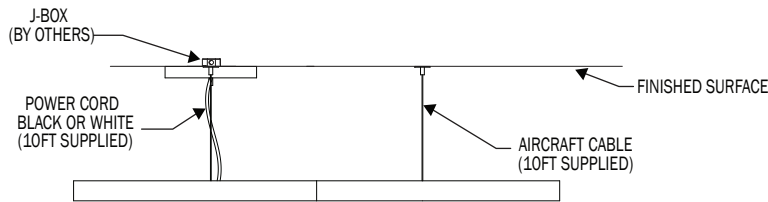

SIZE	ACTUAL SIZE	MOUNTING POINTS	CANOPY SIZE	NUMBER OF CANOPY	WEIGHT (POUNDS - LBS)	SECTIONS
24	24.5"	4	12"	1(D)/ 1(ID)	30	1
36	36.5"	4	12"	1(D)/ 1(ID)	40	1
48	47.5"	4	15"	1(D)/ 1(ID)	56	1

POS (POWER OVER SUSPENSION)

MMRM COMBINATION (MUTIPLE CABLES, REMOTE MOUNT DRIVER)

DROP CORD

MMCD COMBINATION (MUTIPLE CABLES, CANOPY MOUNT DRIVER)

MMRM COMBINATION (MUTIPLE CABLES, REMOTE MOUNT DRIVER)

DIRECT

PN	SIZE (DIA)	LUMENS	WATTAGE
87LU02	24D	5675	66
	36D	8909	103
	48D	10948	127