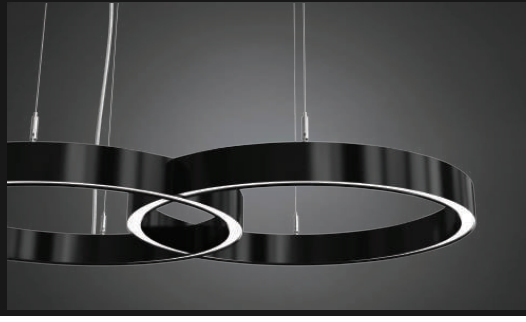

LUNA FUSO™ PENDANT

PROJECT: _____
TYPE: _____
QUANTITY: _____

871LU02

1 2 3 4 5 6 7 8 9

1.	DIRECT									
DIA (L X W)	24D		36D			48D				
	40" X 24"DIA (61CM)		64" X 36"DIA (91CM)			84" X 48"DIA (122CM)				
LED (W)	66		103			127				
LUMENS	5675		8909			10948				
	INDIRECT/DIRECT									
DIA (L X W)	24ID		36ID			48ID				
	40" X 24"DIA (61CM)		64" X 36"DIA (91CM)			84" X 48"DIA (122CM)				
LED (W)	132		206			253				
LUMENS	11060		17302			21208				
2.	H	M		L		C: _____²				
OUTPUT	100% LUMENS	75% LUMENS		50% LUMENS		[CUSTOM]% LUMENS				
3.	30K		35K			40K				
CCT	3000		3500			4000				
4.	S				D					
CIRCUITS	SINGLE				DUAL					
5.	MMCD				MMRM					
MOUNTING	MULTIPLE CABLES AND CANOPY DRIVER				MULTIPLE CABLES AND REMOTE DRIVER					
6.	BC		WC			POS				
CORD	BLACK DROP CORD WITH AIRCRAFT CABLES		WHITE DROP CORD WITH AIRCRAFT CABLES			POWER OVER SUSPENSION (SILVER ONLY) (UP TO 24" SIZE ONLY) (NOT APPLICABLE FOR MMCD COMBINATION)				
7.	FLAT				DOM					
DIFFUSER	FLAT DIFFUSER				DOME DIFFUSER					
8.	ADDITIONAL AND PREMIUM FINISHES AVAILABLE. SEE FINISHES CHART			F04	F05	F15	F16	F09	F31	F18
FINISH				MATTE WHITE	GLOSS WHITE	MATTE BLACK	GLOSS BLACK	PEWTER	SILVER METALLIC	SATIN ALUMINUM
9.	DIML		DIME			DIMV				
DIMMING	0-10V (120-277V)		LUTRON HI-LUME (120-277V) (UP TO 24" ONLY)			LINE VOLTAGE/TRIAC/ELV (120V ONLY)				

NOTE: SOME OPTIONS MAY NOT BE COMPATIBLE WITH OTHERS. ALL SPECIFICATIONS ARE SUBJECT TO CHANGE WITHOUT NOTICE. CONTACT TMS LIGHTING FOR UPDATED SPECIFICATIONS.