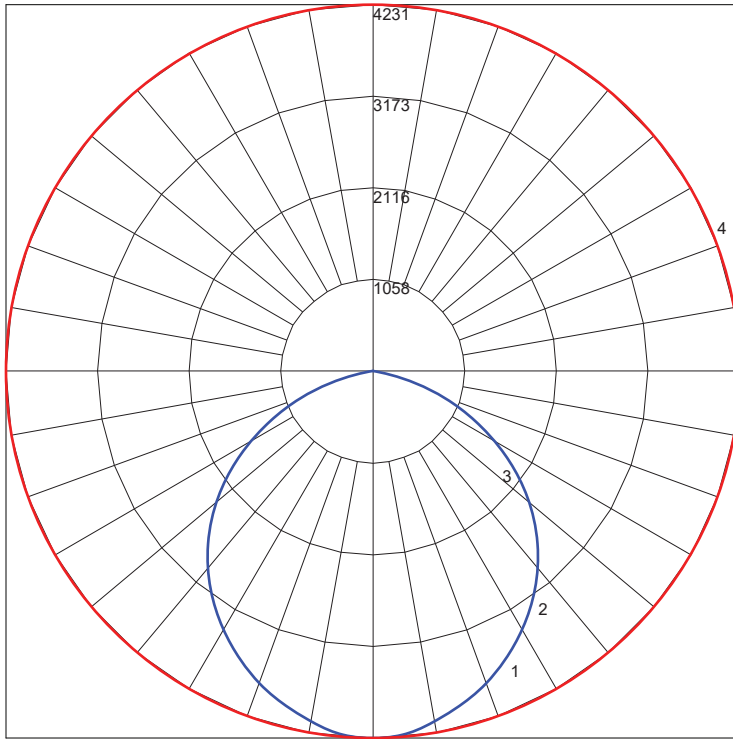

SIZE	ACTUAL SIZE	MOUNTING POINTS	CANOPY SIZE	NUMBER OF CANOPY	WEIGHT (POUNDS - LBS)	SECTIONS
24	24.5"	4	12"	1(D)/ 1(ID)	30	1
36	36.5"	4	12"	1(D)/ 1(ID)	40	1
48	47.5"	4	15"	1(D)/ 1(ID)	56	1

POS (POWER OVER SUSPENSION)

MMRM COMBINATION (MUTIPLE CABLES, REMOTE MOUNT DRIVER)

DROP CORD

MMCD COMBINATION (MUTIPLE CABLES, CANOPY MOUNT DRIVER)

MMRM COMBINATION (MUTIPLE CABLES, REMOTE MOUNT DRIVER)

DIRECT

PN	SIZE (DIA)	LUMENS	WATTAGE
87LU02	24D	5675	66
	36D	8909	103
	48D	10948	127

IES INDOOR REPORT

PHOTOMETRIC FILENAME : 871LUO FUSE 48-48 D LED 35K F05

POLAR GRAPH

MAXIMUM CANDELA = 4231.16 LOCATED AT HORIZONTAL ANGLE = 0, VERTICAL ANGLE = 0
 # 1 - VERTICAL PLANE THROUGH HORIZONTAL ANGLES (0 - 180) (THROUGH MAX. CD.)
 # 2 - VERTICAL PLANE THROUGH HORIZONTAL ANGLES (45 - 225)
 # 3 - VERTICAL PLANE THROUGH HORIZONTAL ANGLES (90 - 270)
 # 4 - HORIZONTAL CONE THROUGH VERTICAL ANGLE (0) (THROUGH MAX. CD.)

LUMINAIRE LUMENS	10948
TOTAL LUMINAIRE EFFICIENCY	66%
LUMINAIRE EFFICACY RATING	86
TOTAL LUMINAIRE WATTS	127

INDIRECT / DIRECT

PN	SIZE (DIA)	LUMENS	WATTAGE
87LU02	24ID	11060	132
	36ID	17302	206
	48ID	21208	253