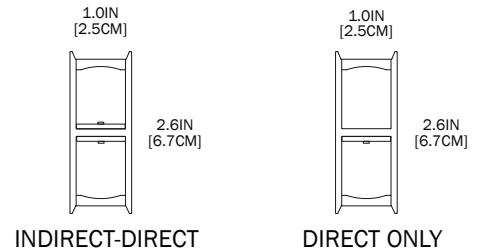

FLAT DIFFUSER