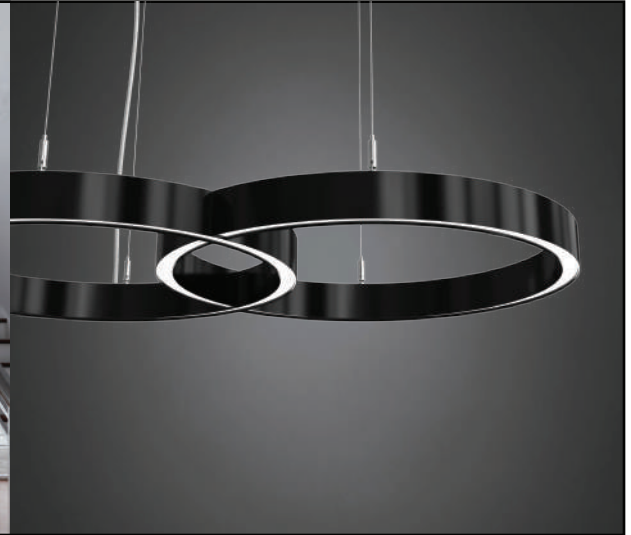

LUNA FUSO™ PENDANT

PROJECT: _____

TYPE: _____

QUANTITY: _____

PN: 871LU02

ILLUMINATION	<ul style="list-style-type: none"> • 5,675 - 21,208 LUMENS • DIRECT OR INDIRECT/DIRECT • LED 90CRI
APPLICATION	<ul style="list-style-type: none"> • DIRECT OR DIRECT/INDIRECT PENDANT MOUNT • INDOOR RATED
DIMENSION	<ul style="list-style-type: none"> • 24", 36", AND 48" SIZES (61cm, 91cm, AND 122cm) • PROFILE: 1"W X 2.625"H (2.54cm X 6.6675cm)
ELECTRICAL	<ul style="list-style-type: none"> • 120 - 277V • 10KV SURGE SUPPRESSION
DIFFUSERS	<ul style="list-style-type: none"> • HIGH EFFICIENCY ACRYLIC
MOUNTING	<ul style="list-style-type: none"> • 120" (304.8cm) BLACK OR WHITE DROP CORD WITH AIRCRAFT CABLES • 120" (304.8cm) POWER OVER SUSPENSION
LED DRIVER	<ul style="list-style-type: none"> • CANOPY OR REMOTE MOUNT
CONSTRUCTION	<ul style="list-style-type: none"> • ALUMINUM
FINISHES	<ul style="list-style-type: none"> • AVAILABLE IN SEVERAL TMS POWDER COATED FINISHES • CUSTOM RAL FINISHES AVAILABLE
DIMMING	<ul style="list-style-type: none"> • 0 - 10V DIMMING (120-277V) • LINE VOLTAGE/TRIAC/ELV (120V ONLY) • LUTRON DIMMING (120-277V)
WEIGHT	<ul style="list-style-type: none"> • 30 LBS MINIMUM, 56 LBS MAXIMUM