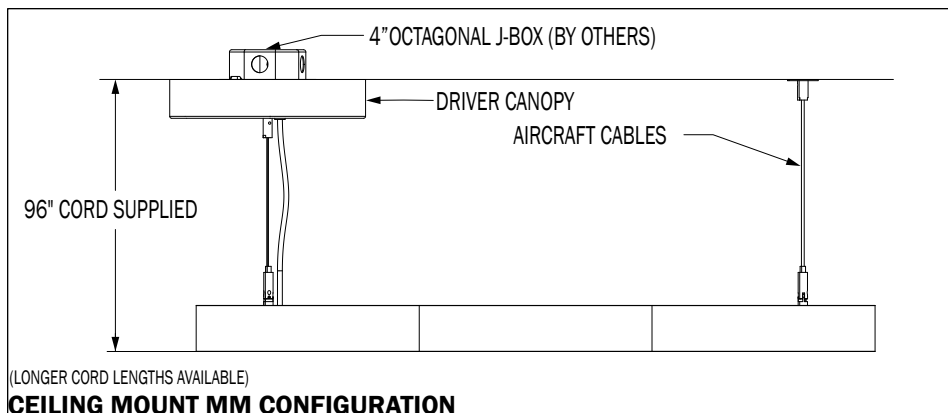

BOTTOM VIEW WITH MM CANOPY

BOTTOM VIEW WITH PS CANOPY

ISO VIEW WITH MM CANOPY

ISO VIEW WITH PS CANOPY

PROFILE

CEILING MOUNT MM CONFIGURATION

REMOTE MOUNT CONFIGURATION

CEILING MOUNT PS CONFIGURATION

DIRECT

PN (INCH)	LUMENS	WATTAGE	CANOPY DIA	WEIGHT
3D (36")	3126	34	9"	20 LBS
4D (48")	4499	48	14"	25 LBS
5D (60")	5877	63	14"	31 LBS
6D (72")	7248	78	17"	37 LBS
7D (84")	8624	93	17"	45 LBS

IES INDOOR REPORT