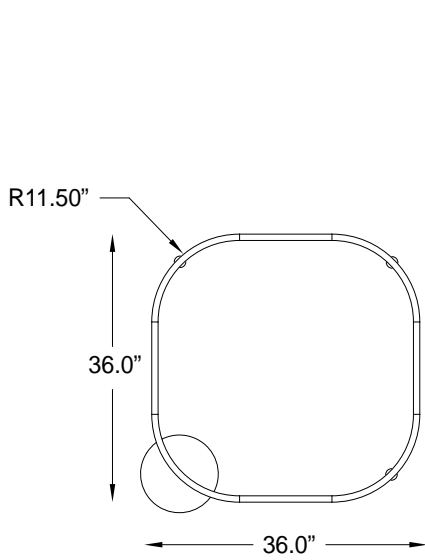

LUNA BRIO™ PENDANT

3D