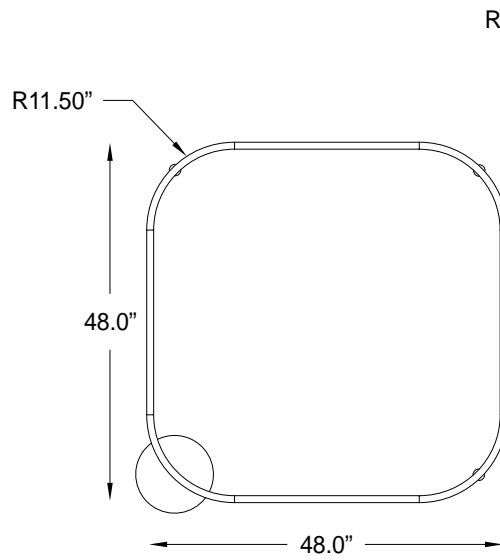

LUNA BRIO™ PENDANT

3D

4D

5D