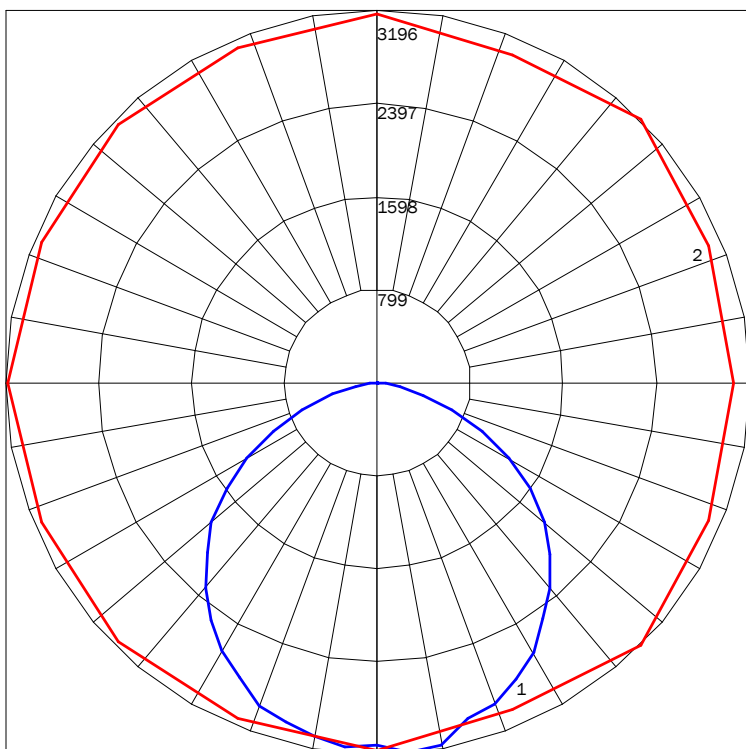

BOTTOM VIEW WITH MM CANOPY

BOTTOM VIEW WITH PS CANOPY

ISO VIEW WITH MM CANOPY

ISO VIEW WITH PS CANOPY

PROFILE

CEILING MOUNT MM CONFIGURATION

REMOTE MOUNT CONFIGURATION

CEILING MOUNT PS CONFIGURATION

DIRECT

PN (INCH)	LUMENS	WATTAGE	CANOPY DIA	WEIGHT
3D (36")	3126	34	9"	20 LBS
4D (48")	4499	48	14"	25 LBS
5D (60")	5877	63	14"	31 LBS
6D (72")	7248	78	17"	37 LBS
7D (84")	8624	93	17"	45 LBS

IES INDOOR REPORT

PHOTOMETRIC FILENAME : 971LUSSP 7D 35K F05.IES

POLAR GRAPH

Maximum Candela = 3893.9 Located At Horizontal Angle = 90, Vertical Angle = 5
 # 1 - Vertical Plane Through Horizontal Angles (90 - 270) (Through Max. Cd.)
 # 2 - Horizontal Cone Through Vertical Angle (5) (Through Max. Cd.)

LUMINAIRE LUMENS	8624
TOTAL LUMINAIRE EFFICIENCY	60%
LUMINAIRE EFFECIENCY RATING	93
TOTAL LUMINAIRE WATTS	93

INDIRECT / DIRECT

PN (INCH)	LUMENS	WATTAGE	CANOPY DIA	WEIGHT
3ID (36")	6074	67	9"	20 LBS
4ID (48")	8766	97	14"	25 LBS
5ID (60")	11429	126	14"	31 LBS
6ID (72")	14082	156	17"	37 LBS
7ID (84")	16750	186	17"	45 LBS