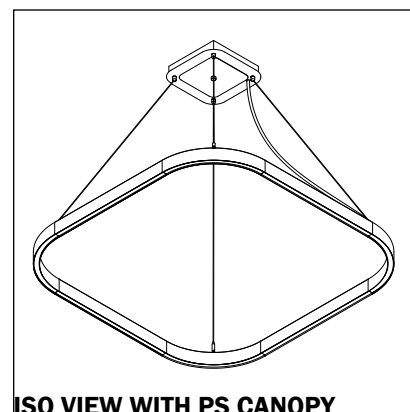

LUNA BRIO™ PENDANT

PROJECT: _____

TYPE: _____

QUANTITY: _____

941LUSSP -

1 2 3 4 5 6 7 8 9

1.	DIRECT									
PN	3D	4D	5D	6D	7D	CUS				
SIZE (INCH)	36"	48"	60"	72"	84"	CUSTOM SIZE (SPECIFY)				
LED (W)	34	48	63	78	93					
LUMENS	3126	4499	5877	7248	8624					
DIRECT/INDIRECT										
PN	3ID	4ID	5ID	6ID	7ID	CUS				
SIZE (INCH)	36"	48"	60"	72"	84"	CUSTOM SIZE (SPECIFY)				
LED (W)	67	97	126	155	185					
LUMENS	6074	8766	11429	14082	16750					
2.	H		M			L			C ₁	
OUTPUT	100% LUMEN OUTPUT		75% LUMEN OUTPUT			50% LUMEN OUTPUT			[CUSTOM] % LUMEN OUTPUT	
3.	30K			35K			40K			
CCT	3000			3500			4000			
4.	120			UNI			347			
VOLTAGE	120V			120V - 277V			347V			
5.	S					D				
CIRCUIT	SINGLE					DUAL				
6.	MM					PS				
MOUNTING	MULTIPLE AIRCRAFT CABLES					SINGLE PLATE W/ AIRCRAFT CABLES				
7.	BC					WC				
CORD	BLACK DROP CORD					WHITE DROP CORD				
8.	F04	F05	F09	F15	F16	F18	F21	F31	F33	RAL
FINISH	MATTE WHITE	GLOSS WHITE	PEWTER	MATTE BLACK	GLOSS BLACK	SATIN ALUMINUM	ARCH BRONZE	SILVER METALLIC	PYRITE BRONZE	CUSTOM (SPECIFY)
9.	DIML					DIME				
DIMMING	STANDARD 0-10V					LUTRON HI-LUME (1%)				

BOTTOM VIEW WITH MM CANOPY

BOTTOM VIEW WITH PS CANOPY

ISO VIEW WITH MM CANOPY

ISO VIEW WITH PS CANOPY

PROFILE

CEILING MOUNT MM CONFIGURATION

REMOTE MOUNT CONFIGURATION

CEILING MOUNT PS CONFIGURATION