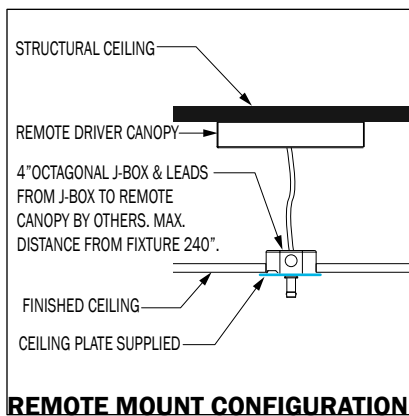

BOTTOM VIEW WITH MM CANOPY

BOTTOM VIEW WITH PS CANOPY

ISO VIEW WITH MM CANOPY

ISO VIEW WITH PS CANOPY

PROFILE

CEILING MOUNT MM CONFIGURATION

REMOTE MOUNT CONFIGURATION

CEILING MOUNT PS CONFIGURATION

DIRECT

PN (INCH)	LUMENS	WATTAGE	CANOPY DIA	WEIGHT
3D (36")	3126	34	9"	20 LBS
4D (48")	4499	48	14"	25 LBS
5D (60")	5877	63	14"	31 LBS
6D (72")	7248	78	17"	37 LBS
7D (84")	8624	93	17"	45 LBS

IES INDOOR REPORT