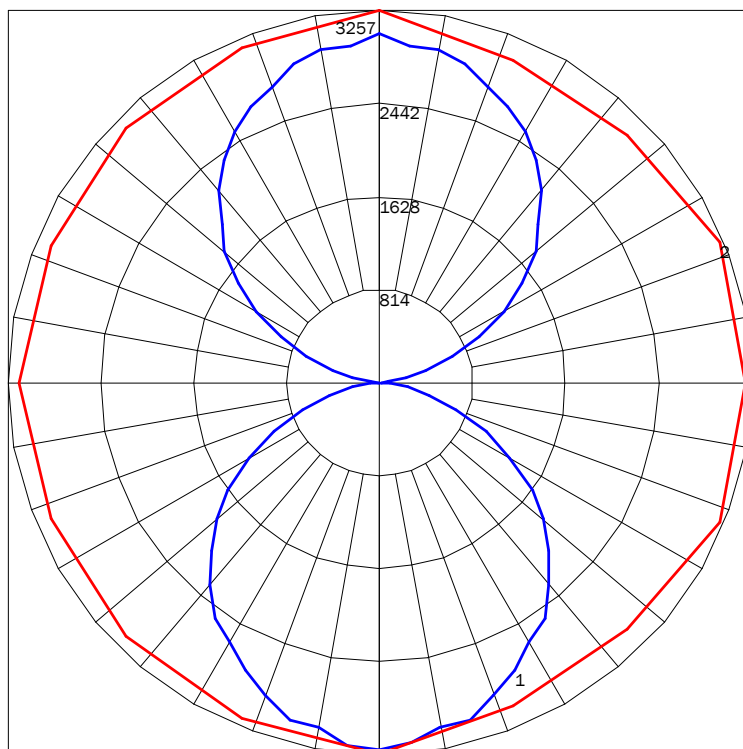

PHOTOMETRIC FILENAME : 971LUSSP 7D 35K F05.IES

POLAR GRAPH

Maximum Candela = 3893.9 Located At Horizontal Angle = 90, Vertical Angle = 5
 # 1 - Vertical Plane Through Horizontal Angles (90 - 270) (Through Max. Cd.)
 # 2 - Horizontal Cone Through Vertical Angle (5) (Through Max. Cd.)

LUMINAIRE LUMENS	8624
TOTAL LUMINAIRE EFFICIENCY	60%
LUMINAIRE EFFECIENCY RATING	93
TOTAL LUMINAIRE WATTS	93

INDIRECT / DIRECT

PN (INCH)	LUMENS	WATTAGE	CANOPY DIA	WEIGHT
3ID (36")	6074	67	9"	20 LBS
4ID (48")	8766	97	14"	25 LBS
5ID (60")	11429	126	14"	31 LBS
6ID (72")	14082	156	17"	37 LBS
7ID (84")	16750	186	17"	45 LBS

IES INDOOR REPORT

PHOTOMETRIC FILENAME : 971LUSSP 7ID 35K F05.IES

POLAR GRAPH

Maximum Candela = 3889.18 Located At Horizontal Angle = 67.5, Vertical Angle = 5
 # 1 - Vertical Plane Through Horizontal Angles (67.5 - 247.5) (Through Max. Cd.)
 # 2 - Horizontal Cone Through Vertical Angle (5) (Through Max. Cd.)