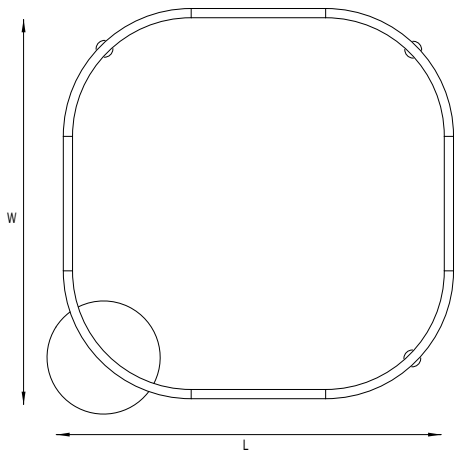

LUNA BRIO™ PENDANT

PROJECT: _____

TYPE: _____

QUANTITY: _____

941LUSSP -

1 2 3 4 5 6 7 8 9

1.	DIRECT									
PN	3D	4D	5D	6D	7D	CUS				
SIZE (INCH)	36"	48"	60"	72"	84"	CUSTOM SIZE (SPECIFY)				
LED (W)	34	48	63	78	93					
LUMENS	3126	4499	5877	7248	8624					
DIRECT/INDIRECT										
PN	3ID	4ID	5ID	6ID	7ID	CUS				
SIZE (INCH)	36"	48"	60"	72"	84"	CUSTOM SIZE (SPECIFY)				
LED (W)	67	97	126	155	185					
LUMENS	6074	8766	11429	14082	16750					
2.	H		M			L			C ₁	
OUTPUT	100% LUMEN OUTPUT		75% LUMEN OUTPUT			50% LUMEN OUTPUT			[CUSTOM] % LUMEN OUTPUT	
3.	30K			35K			40K			
CCT	3000			3500			4000			
4.	120			UNI			347			
VOLTAGE	120V			120V - 277V			347V			
5.	S					D				
CIRCUIT	SINGLE					DUAL				
6.	MM					PS				
MOUNTING	MULTIPLE AIRCRAFT CABLES					SINGLE PLATE W/ AIRCRAFT CABLES				
7.	BC					WC				
CORD	BLACK DROP CORD					WHITE DROP CORD				
8.	F04	F05	F09	F15	F16	F18	F21	F31	F33	RAL
FINISH	MATTE WHITE	GLOSS WHITE	PEWTER	MATTE BLACK	GLOSS BLACK	SATIN ALUMINUM	ARCH BRONZE	SILVER METALLIC	PYRITE BRONZE	CUSTOM (SPECIFY)
9.	DIML					DIME				
DIMMING	STANDARD 0-10V					LUTRON HI-LUME (1%)				

BOTTOM VIEW WITH MM CANOPY

BOTTOM VIEW WITH PS CANOPY

ISO VIEW WITH MM CANOPY

ISO VIEW WITH PS CANOPY

PROFILE

CEILING MOUNT MM CONFIGURATION

REMOTE MOUNT CONFIGURATION

CEILING MOUNT PS CONFIGURATION

DIRECT

PN (INCH)	LUMENS	WATTAGE	CANOPY DIA	WEIGHT
3D (36")	3126	34	9"	20 LBS
4D (48")	4499	48	14"	25 LBS
5D (60")	5877	63	14"	31 LBS
6D (72")	7248	78	17"	37 LBS
7D (84")	8624	93	17"	45 LBS

IES INDOOR REPORT

LUMINAIRE LUMENS	8624
TOTAL LUMINAIRE EFFICIENCY	60%
LUMINAIRE EFFECIENCY RATING	93
TOTAL LUMINAIRE WATTS	93

INDIRECT / DIRECT

PN (INCH)	LUMENS	WATTAGE	CANOPY DIA	WEIGHT
3ID (36")	6074	67	9"	20 LBS
4ID (48")	8766	97	14"	25 LBS
5ID (60")	11429	126	14"	31 LBS
6ID (72")	14082	156	17"	37 LBS
7ID (84")	16750	186	17"	45 LBS