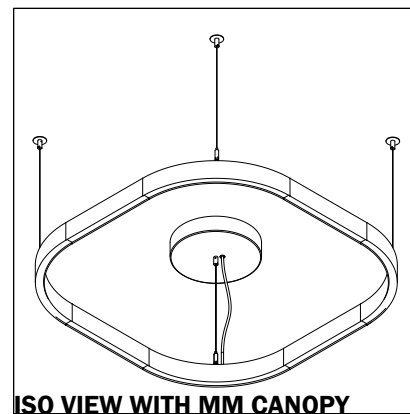

LUNA BRIO™ PENDANT

PROJECT: _____

TYPE: _____

QUANTITY: _____

941LUSSP -

1 2 3 4 5 6 7 8 9

1.	DIRECT									
PN	3D	4D	5D	6D	7D	CUS				
SIZE (INCH)	36"	48"	60"	72"	84"	CUSTOM SIZE (SPECIFY)				
LED (W)	34	48	63	78	93					
LUMENS	3126	4499	5877	7248	8624					
DIRECT/INDIRECT										
PN	3ID	4ID	5ID	6ID	7ID	CUS				
SIZE (INCH)	36"	48"	60"	72"	84"	CUSTOM SIZE (SPECIFY)				
LED (W)	67	97	126	155	185					
LUMENS	6074	8766	11429	14082	16750					
2.	H		M			L			C ₁	
OUTPUT	100% LUMEN OUTPUT		75% LUMEN OUTPUT			50% LUMEN OUTPUT			[CUSTOM] % LUMEN OUTPUT	
3.	30K			35K			40K			
CCT	3000			3500			4000			
4.	120			UNI			347			
VOLTAGE	120V			120V - 277V			347V			
5.	S					D				
CIRCUIT	SINGLE					DUAL				
6.	MM					PS				
MOUNTING	MULTIPLE AIRCRAFT CABLES					SINGLE PLATE W/ AIRCRAFT CABLES				
7.	BC					WC				
CORD	BLACK DROP CORD					WHITE DROP CORD				
8.	F04	F05	F09	F15	F16	F18	F21	F31	F33	RAL
FINISH	MATTE WHITE	GLOSS WHITE	PEWTER	MATTE BLACK	GLOSS BLACK	SATIN ALUMINUM	ARCH BRONZE	SILVER METALLIC	PYRITE BRONZE	CUSTOM (SPECIFY)
9.	DIML					DIME				
DIMMING	STANDARD 0-10V					LUTRON HI-LUME (1%)				

NOTE: SOME OPTIONS MAY NOT BE COMPATIBLE WITH OTHERS. ALL SPECIFICATIONS ARE SUBJECT TO CHANGE WITHOUT NOTICE. CONTACT TMS LIGHTING FOR UPDATED SPECIFICATIONS.

LUNA BRIO™ PENDANT

3D

4D

5D

6D

7D

LUNA BRIO™ PENDANT

BOTTOM VIEW WITH MM CANOPY

BOTTOM VIEW WITH PS CANOPY

ISO VIEW WITH MM CANOPY

ISO VIEW WITH PS CANOPY

PROFILE

CEILING MOUNT MM CONFIGURATION

REMOTE MOUNT CONFIGURATION

CEILING MOUNT PS CONFIGURATION

DIRECT

PN (INCH)	LUMENS	WATTAGE	CANOPY DIA	WEIGHT
3D (36")	3126	34	9"	20 LBS
4D (48")	4499	48	14"	25 LBS
5D (60")	5877	63	14"	31 LBS
6D (72")	7248	78	17"	37 LBS
7D (84")	8624	93	17"	45 LBS

IES INDOOR REPORT