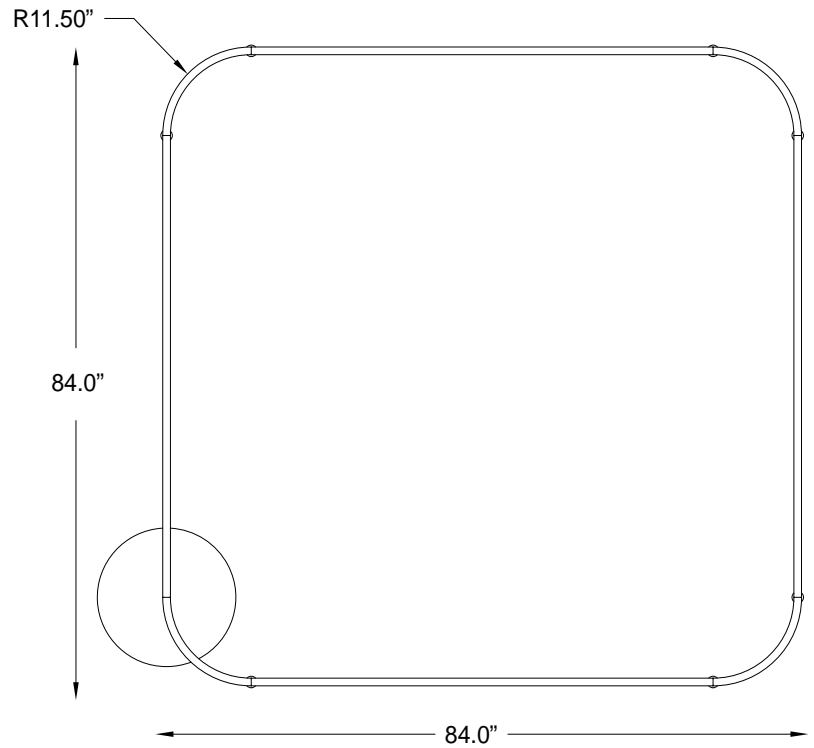

LUNA BRIO™ PENDANT

3D

4D

5D

7D