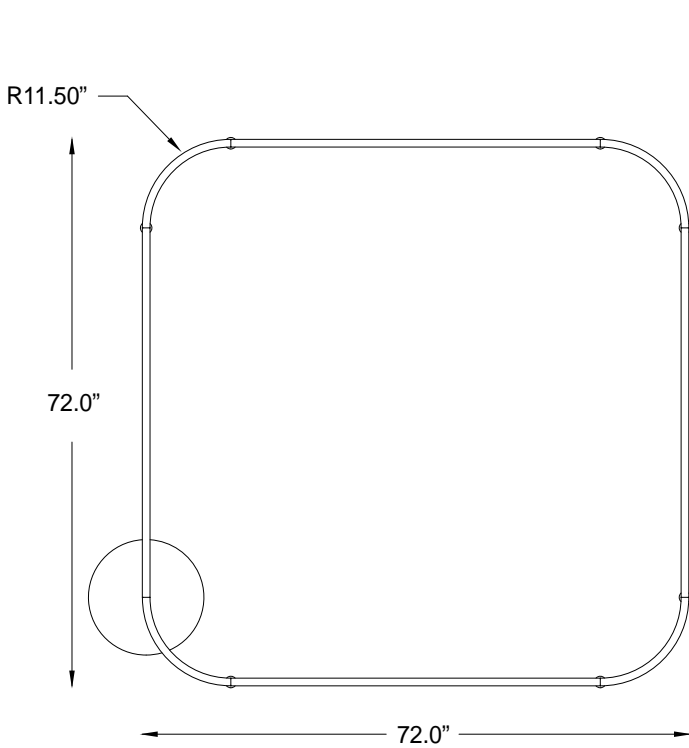

LUNA BRIO™ PENDANT

3D

4D

5D

6D