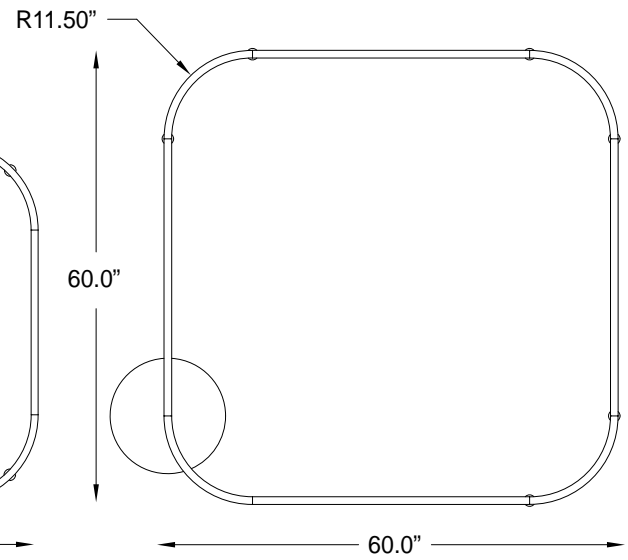

LUNA BRIO™ PENDANT

3D

4D

5D