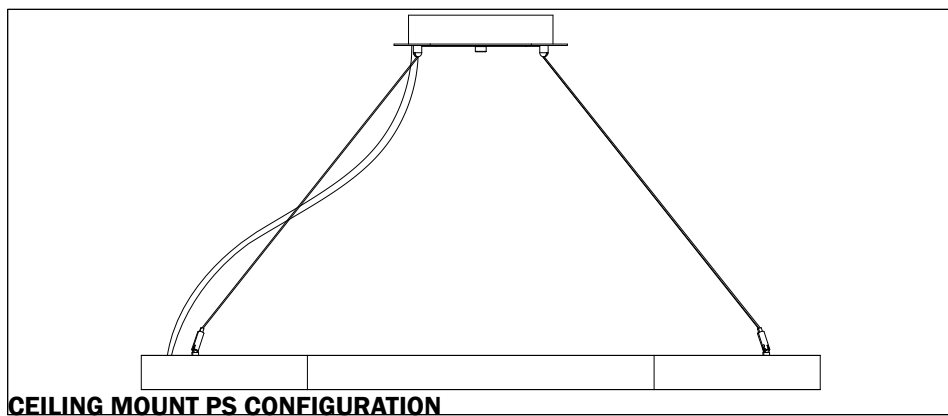

BOTTOM VIEW WITH MM CANOPY

BOTTOM VIEW WITH PS CANOPY

ISO VIEW WITH MM CANOPY

ISO VIEW WITH PS CANOPY

PROFILE

CEILING MOUNT MM CONFIGURATION

REMOTE MOUNT CONFIGURATION

CEILING MOUNT PS CONFIGURATION

DIRECT

PN (INCH)	LUMENS	WATTAGE	CANOPY DIA	WEIGHT
3D (36")	3126	34	9"	20 LBS
4D (48")	4499	48	14"	25 LBS
5D (60")	5877	63	14"	31 LBS
6D (72")	7248	78	17"	37 LBS
7D (84")	8624	93	17"	45 LBS

IES INDOOR REPORT