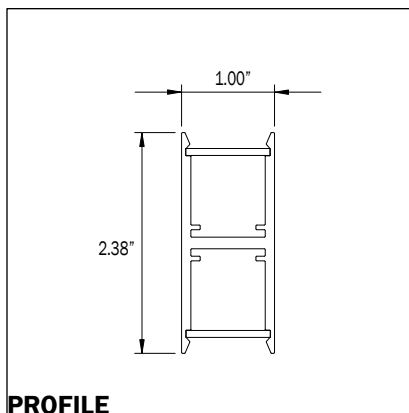

BOTTOM VIEW WITH MM CANOPY

BOTTOM VIEW WITH PS CANOPY

ISO VIEW WITH MM CANOPY

ISO VIEW WITH PS CANOPY

PROFILE

CEILING MOUNT MM CONFIGURATION

REMOTE MOUNT CONFIGURATION

CEILING MOUNT PS CONFIGURATION

DIRECT

PN (INCH)	LUMENS	WATTAGE	CANOPY DIA	WEIGHT
3D (36")	3126	34	9"	20 LBS
4D (48")	4499	48	14"	25 LBS
5D (60")	5877	63	14"	31 LBS
6D (72")	7248	78	17"	37 LBS
7D (84")	8624	93	17"	45 LBS

IES INDOOR REPORT