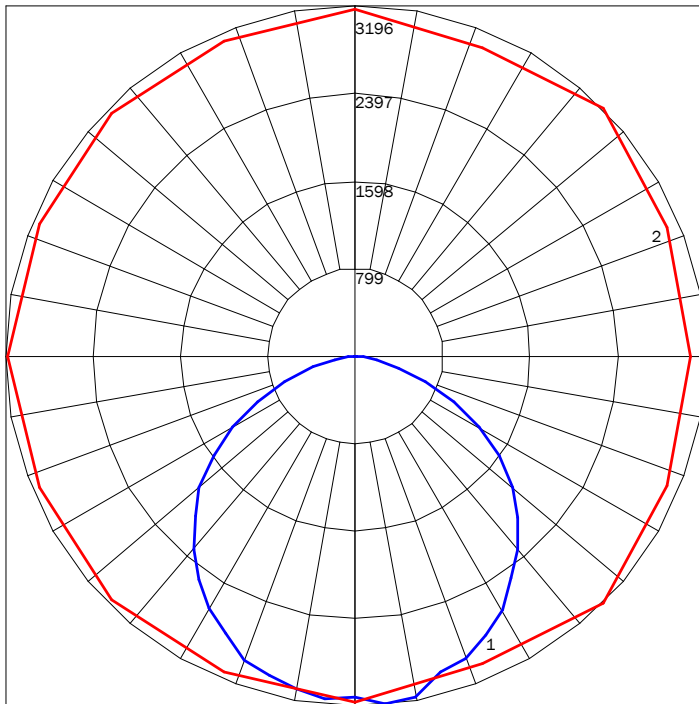

MMRM COMBINATION (MULTIPLE CABLES, REMOTE MOUNT DRIVER)

PSCD COMBINATION (SINGLE POINT, CANOPY MOUNT DRIVER)

PSRM COMBINATION (SINGLE POINT, REMOTE MOUNT DRIVER)

DIRECT

PN (INCH)	LUMENS	WATTAGE
3D (36")	3126	34
4D (48")	4499	48
5D (60")	5877	63
6D (72")	7248	78
7D (84")	8624	93

INDIRECT / DIRECT

PN (INCH)	LUMENS	WATTAGE
3ID (36")	6074	67
4ID (48")	8766	97
5ID (60")	11429	126
6ID (72")	14082	156
7ID (84")	16750	186

IES INDOOR REPORT

PHOTOMETRIC FILENAME : 971LUSSP 7D 35K F05.IES

POLAR GRAPH

Maximum Candela = 3893.9 Located At Horizontal Angle = 90, Vertical Angle = 5
 # 1 - Vertical Plane Through Horizontal Angles (90 - 270) (Through Max. Cd.)
 # 2 - Horizontal Cone Through Vertical Angle (5) (Through Max. Cd.)