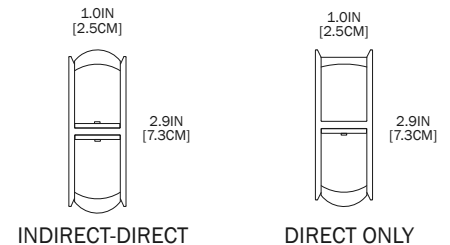

DOM DIFFUSER