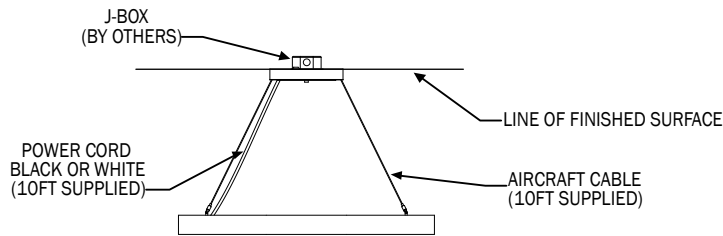

PSCD COMBINATION (SINGLE POINT, CANOPY MOUNT DRIVER)