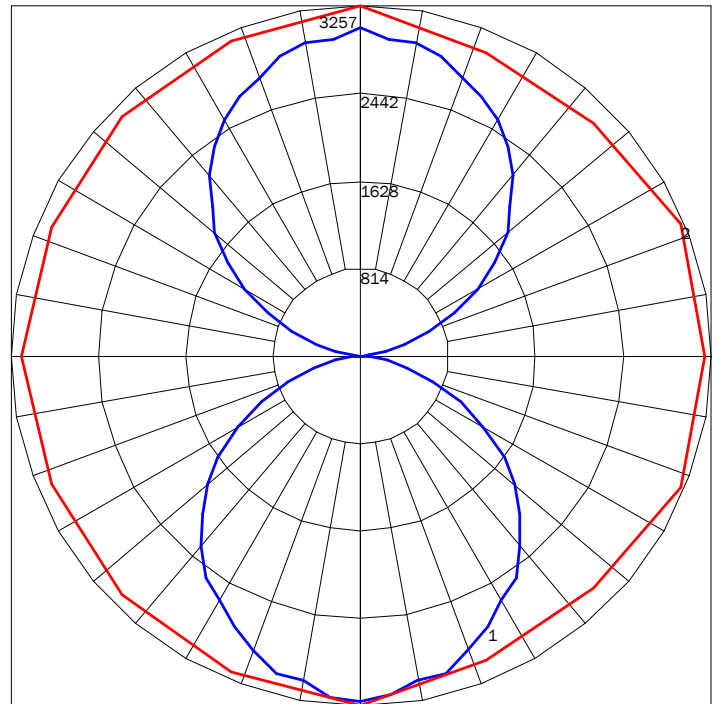

INDIRECT / DIRECT

PN (INCH)	LUMENS	WATTAGE
3ID (36")	6074	67
4ID (48")	8766	97
5ID (60")	11429	126
6ID (72")	14082	156
7ID (84")	16750	186

IES INDOOR REPORT

PHOTOMETRIC FILENAME : 971LUSSP 7D 35K F05.IES

POLAR GRAPH

Maximum Candela = 3893.9 Located At Horizontal Angle = 90, Vertical Angle = 5
 # 1 - Vertical Plane Through Horizontal Angles (90 - 270) (Through Max. Cd.)
 # 2 - Horizontal Cone Through Vertical Angle (5) (Through Max. Cd.)

LUMINAIRE LUMENS 8624
TOTAL LUMINAIRE EFFICIENCY 60%
LUMINAIRE EFFECIENCY RATING 93
TOTAL LUMINAIRE WATTS 93

IES INDOOR REPORT

PHOTOMETRIC FILENAME : 971LUSSP 7ID 35K F05.IES

POLAR GRAPH

Maximum Candela = 3889.18 Located At Horizontal Angle = 67.5, Vertical Angle = 5
 # 1 - Vertical Plane Through Horizontal Angles (67.5 - 247.5) (Through Max. Cd.)
 # 2 - Horizontal Cone Through Vertical Angle (5) (Through Max. Cd.)