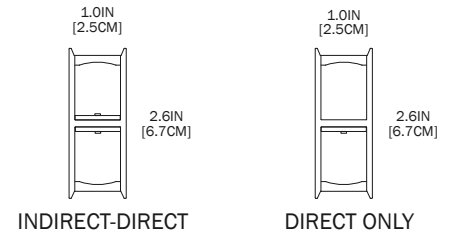

FLAT DIFFUSER