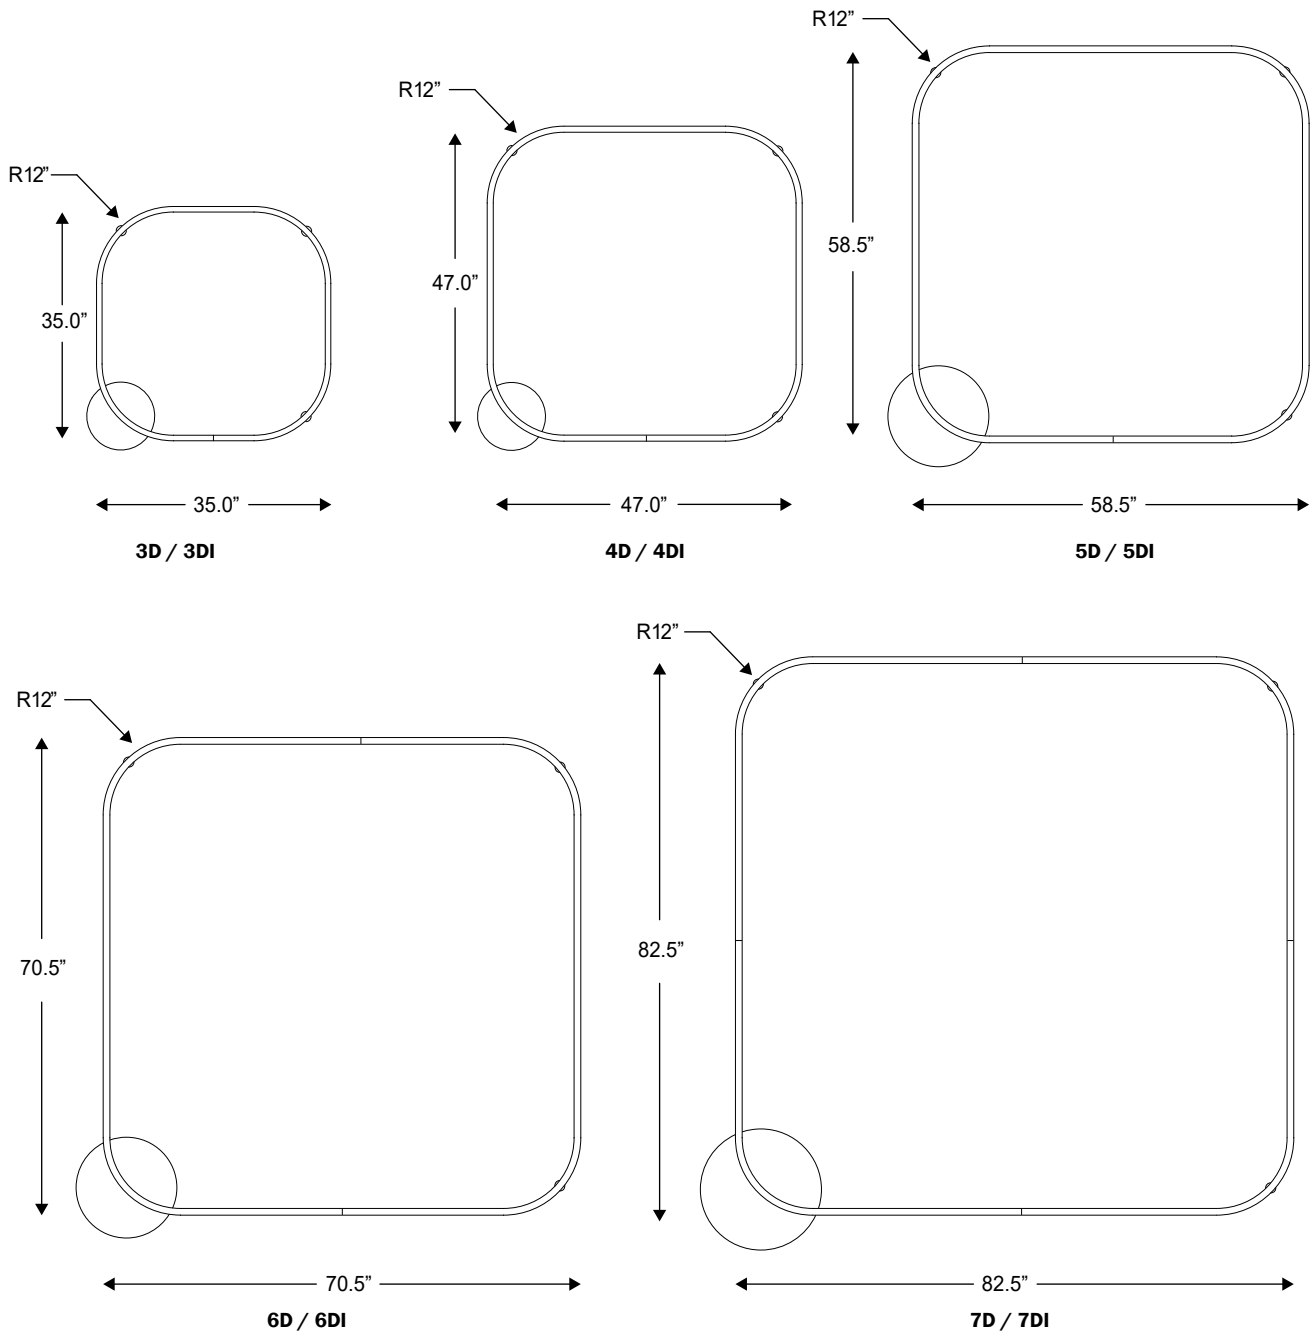

LUNA BRIO™ PENDANT

PROJECT: _____
 TYPE: _____
 QUANTITY: _____

PN: 941LUSSP

ILLUMINATION	<ul style="list-style-type: none"> • 3126 - 16750 LUMENS • DIRECT OR INDIRECT/DIRECT • LED 90CRI
APPLICATION	<ul style="list-style-type: none"> • DIRECT OR DIRECT/INDIRECT PENDANT MOUNT • INDOOR RATED
DIMENSION	<ul style="list-style-type: none"> • 36", 48", 60", 72", 84" SIZES • 92cm, 122cm, 153cm, 183cm, and 214cm • PROFILE: 1"W X 2.625"H (2.5cm X 6.6cm)
ELECTRICAL	<ul style="list-style-type: none"> • 120 - 277V • 10KV SURGE SUPPRESSION
DIFFUSERS	<ul style="list-style-type: none"> • HIGH EFFICIENCY ACRYLIC
MOUNTING	<ul style="list-style-type: none"> • 120" (305cm) BLACK OR WHITE DROP CORD WITH AC CABLES • 120" POWER OVER SUSPENSION
LED DRIVER	<ul style="list-style-type: none"> • CANOPY OR REMOTE MOUNT
CONSTRUCTION	<ul style="list-style-type: none"> • ALUMINUM
FINISHES	<ul style="list-style-type: none"> • AVAILABLE IN SEVERAL TMS POWDER COATED FINISHES • CUSTOM RAL FINISHES AVAILABLE
DIMMING	<ul style="list-style-type: none"> • 0 - 10V (1%) DIMMING (120-277V) • LINE VOLTAGE/TRIAC/ELV (120V ONLY) • LUTRON HI-LUME (1%) DIMMING (120-277V)
WEIGHT	<ul style="list-style-type: none"> • 15 LBS MINIMUM, 45 LBS MAXIMUM

NOTE: SOME OPTIONS MAY NOT BE COMPATIBLE WITH OTHERS. ALL SPECIFICATIONS ARE SUBJECT TO CHANGE WITHOUT NOTICE. CONTACT TMS LIGHTING FOR UPDATED SPECIFICATIONS.

LUNA BRIO™ PENDANT

SIZE	ACTUAL SIZE	MOUNTING POINTS	MINIMUM DISTANCE ^{1,2}	CANOPY SIZE ³		NUMBER OF CANOPY	WEIGHT (POUNDS - LBS)	SECTIONS
				MMCD	PSCD - PSRM			
36	35"	4	37"	10"	12"	1(D)/ 1(ID)	20	1
48	47"	4	60"	10"	12"	1(D)/ 1(ID)	25	1
60	58.5"	4	75"	12"	15"	1(D)/ 1(ID)	31	1
72	70.5"	4	100"	15"	15"	1(D)/ 2(ID)	37	2
84	82.5"	8	N/A"	15"	N/A	1(D)/ 2(ID)	45	2