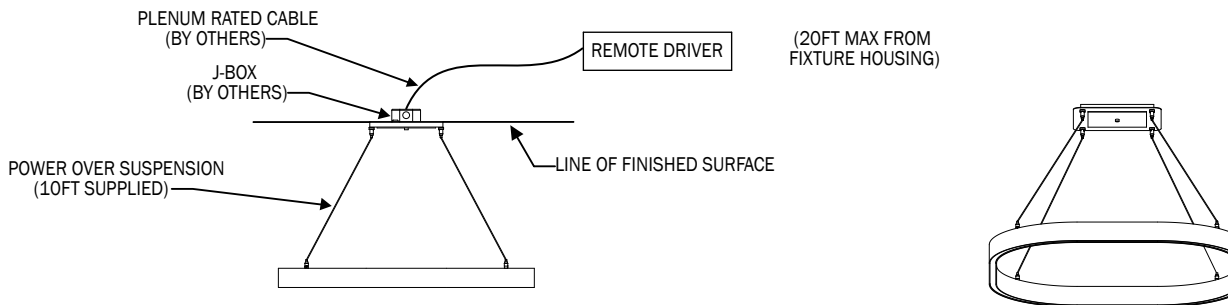

POS (POWER OVER SUSPENSION)

MMRM COMBINATION (MULTIPLE CABLES, REMOTE MOUNT DRIVER)

PSCD COMBINATION (SINGLE POINT, CANOPY MOUNT DRIVER)

PSRM COMBINATION (SINGLE POINT, REMOTE MOUNT DRIVER)

DROP CORD

MMCD COMBINATION (MULTIPLE CABLES, CANOPY MOUNT DRIVER)

MMRM COMBINATION (MULTIPLE CABLES, REMOTE MOUNT DRIVER)

PSCD COMBINATION (SINGLE POINT, CANOPY MOUNT DRIVER)

PSRM COMBINATION (SINGLE POINT, REMOTE MOUNT DRIVER)

DIRECT

PN (INCH)	LUMENS	WATTAGE
3D (36")	3126	34
4D (48")	4499	48
5D (60")	5877	63
6D (72")	7248	78
7D (84")	8624	93