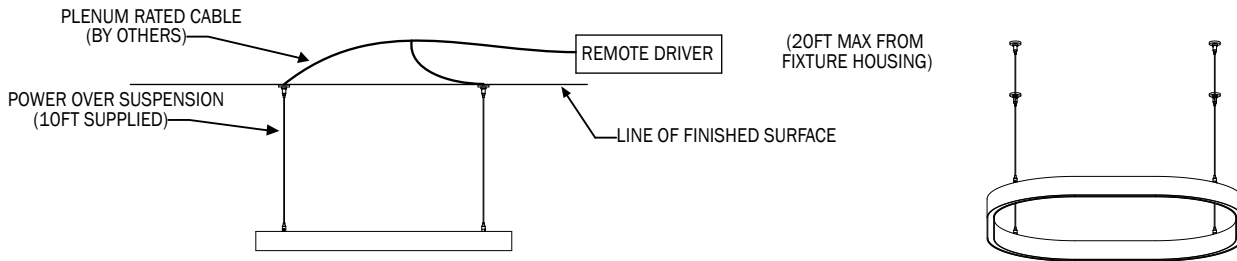

POS (POWER OVER SUSPENSION)

MMRM COMBINATION (MULTIPLE CABLES, REMOTE MOUNT DRIVER)