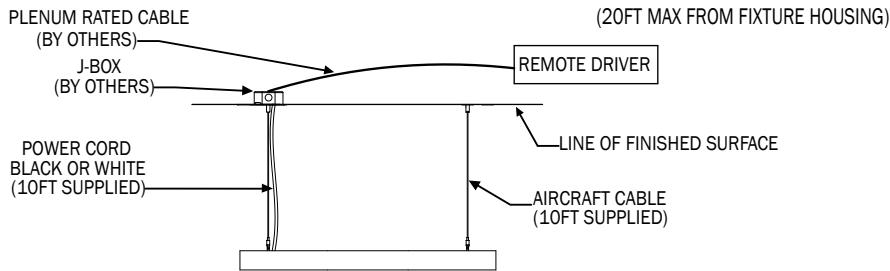

POS (POWER OVER SUSPENSION)

MMRM COMBINATION (MULTIPLE CABLES, REMOTE MOUNT DRIVER)

PSCD COMBINATION (SINGLE POINT, CANOPY MOUNT DRIVER)

PSRM COMBINATION (SINGLE POINT, REMOTE MOUNT DRIVER)

DROP CORD

MMCD COMBINATION (MULTIPLE CABLES, CANOPY MOUNT DRIVER)

MMRM COMBINATION (MULTIPLE CABLES, REMOTE MOUNT DRIVER)

PSCD COMBINATION (SINGLE POINT, CANOPY MOUNT DRIVER)

PSRM COMBINATION (SINGLE POINT, REMOTE MOUNT DRIVER)

DIRECT

PN (INCH)	LUMENS	WATTAGE
3D (36")	3126	34
4D (48")	4499	48
5D (60")	5877	63
6D (72")	7248	78
7D (84")	8624	93