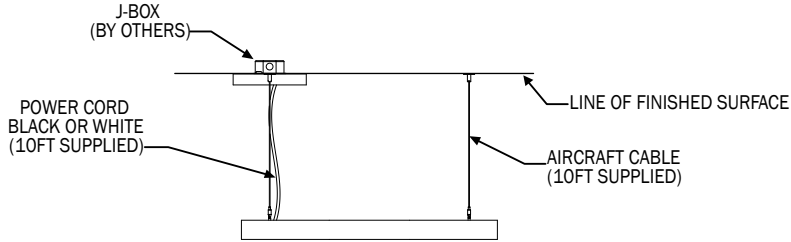

POS (POWER OVER SUSPENSION)

MMRM COMBINATION (MULTIPLE CABLES, REMOTE MOUNT DRIVER)

PSCD COMBINATION (SINGLE POINT, CANOPY MOUNT DRIVER)

PSRM COMBINATION (SINGLE POINT, REMOTE MOUNT DRIVER)

DROP CORD

MMCD COMBINATION (MULTIPLE CABLES, CANOPY MOUNT DRIVER)