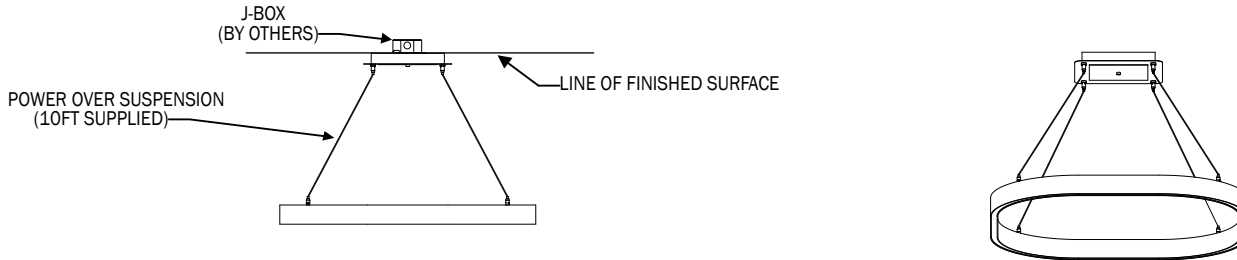

PSCD COMBINATION (SINGLE POINT, CANOPY MOUNT DRIVER)