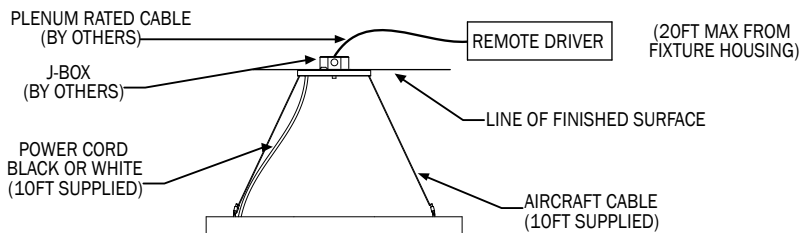

PSRM COMBINATION (SINGLE POINT, REMOTE MOUNT DRIVER)