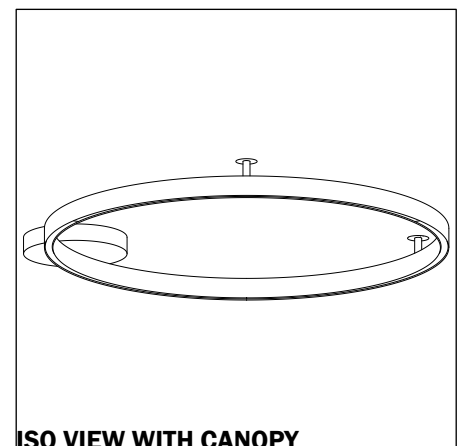

PROJECT: _____

TYPE: _____

QUANTITY: _____

PN: 971LUCL

INDOOR

APPLICATION	<ul style="list-style-type: none"> • DIRECT CEILING MOUNT • INDOOR RATED
DIMENSION	<ul style="list-style-type: none"> • 24", 36", 48", 60", 72", OR 84" DIAMETERS • PROFILE: 1"W X 2.38"H
ILLUMINATION	<ul style="list-style-type: none"> • DIRECT OR INDIRECT/DIRECT • LED 90CRI • 3101 - 10743 LUMENS
ELECTRICAL	<ul style="list-style-type: none"> • 120 - 277V • 6KV SURGE SUPPRESSION STANDARD
DIFFUSERS	<ul style="list-style-type: none"> • HIGH EFFICIENCY
MOUNTING	<ul style="list-style-type: none"> • REMOTE OR CEILING MOUNTED CANOPY
CONSTRUCTION	<ul style="list-style-type: none"> • ALUMINUM
FINISHES	<ul style="list-style-type: none"> • AVAILABLE IN SEVERAL TMS POWDER COATED FINISHES • CUSTOM RAL FINISHES AVAILABLE
DIMMING	<ul style="list-style-type: none"> • 0 - 10V STANDARD DIMMING • LUTRON DIMMING OPTIONAL
WEIGHT	<ul style="list-style-type: none"> • 13 LBS MINIMUM, 37 LBS MAXIMUM

- MOUNTING POINTS: 3
- CANOPY DIAMETER: 10"
- WEIGHT: 12 LBS / 13 LBS

24D

- MOUNTING POINTS: 3
- CANOPY DIAMETER: 10"
- WEIGHT: 15 LBS / 18 LBS

36D

- MOUNTING POINTS: 3
- CANOPY DIAMETER: 12"
- WEIGHT: 19 LBS / 24 LBS

48D

- MOUNTING POINTS: 3
- CANOPY DIAMETER: 12"
- WEIGHT: 24 LBS / 30 LBS

60D

- MOUNTING POINTS: 4
- CANOPY DIAMETER: 12"
- WEIGHT: 24 LBS / 30 LBS

72D

- MOUNTING POINTS: 4
- CANOPY DIAMETER: 15"
- WEIGHT: 37LBS / 45 LBS

84D

CEILING MOUNT CONFIGURATION

REMOTE MOUNT CONFIGURATION

PROFILE

ISO VIEW WITH CANOPY

DIRECT

PN (INCH)	LUMENS	WATTAGE
24D (24")	3101	34
36D (36")	4608	51
48D (48")	6158	68
60D (60")	7766	85
72D (72")	9270	102
84D (84")	10743	118