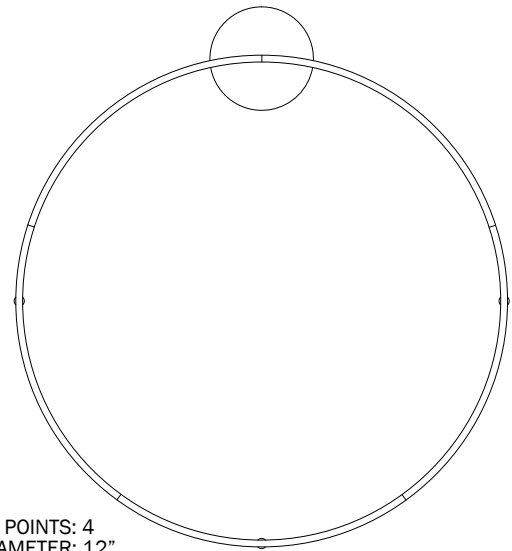

DIRECT

PROJECT: _____

TYPE: _____

QUANTITY: _____

971LUCL - 1 - 2 - 3 - 4 - 5 - 6 - 7

1.	24D	36D	48D	60D	72D	84D
DIA (INCH)	24	36	48	60	72	84
LED (W)	34	51	68	85	102	118
LUMEN	3101	4608	6158	7766	9270	10743

- MOUNTING POINTS: 3
- CANOPY DIAMETER: 10"
- WEIGHT: 12 LBS / 13 LBS

24D

- MOUNTING POINTS: 3
- CANOPY DIAMETER: 10"
- WEIGHT: 15 LBS / 18 LBS

36D

- MOUNTING POINTS: 3
- CANOPY DIAMETER: 12"
- WEIGHT: 19 LBS / 24 LBS

48D

- MOUNTING POINTS: 3
- CANOPY DIAMETER: 12"
- WEIGHT: 24 LBS / 30 LBS

60D

- MOUNTING POINTS: 4
- CANOPY DIAMETER: 12"
- WEIGHT: 24 LBS / 30 LBS

72D

- MOUNTING POINTS: 4
- CANOPY DIAMETER: 15"
- WEIGHT: 37LBS / 45 LBS