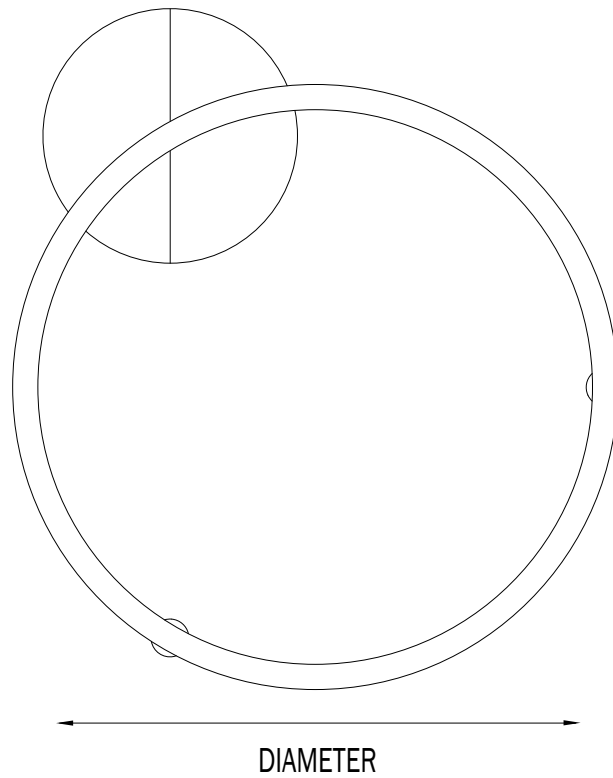

DIRECT

PROJECT: _____

TYPE: _____

QUANTITY: _____

971LUCL - 1 - 2 - 3 - 4 - 5 - 6 - 7

1.	24D	36D	48D	60D	72D	84D
DIA (INCH)	24	36	48	60	72	84
LED (W)	34	51	68	85	102	118
LUMEN	3101	4608	6158	7766	9270	10743

- MOUNTING POINTS: 3
- CANOPY DIAMETER: 10"
- WEIGHT: 12 LBS / 13 LBS

24D

- MOUNTING POINTS: 3
- CANOPY DIAMETER: 10"
- WEIGHT: 15 LBS / 18 LBS

36D

- MOUNTING POINTS: 3
- CANOPY DIAMETER: 12"
- WEIGHT: 19 LBS / 24 LBS

48D

- MOUNTING POINTS: 3
- CANOPY DIAMETER: 12"
- WEIGHT: 24 LBS / 30 LBS

60D

- MOUNTING POINTS: 4
- CANOPY DIAMETER: 12"
- WEIGHT: 24 LBS / 30 LBS

72D

- MOUNTING POINTS: 4
- CANOPY DIAMETER: 15"
- WEIGHT: 37LBS / 45 LBS

84D

CEILING MOUNT CONFIGURATION

REMOTE MOUNT CONFIGURATION

PROFILE

ISO VIEW WITH CANOPY

DIRECT

PN (INCH)	LUMENS	WATTAGE
24D (24")	3101	34
36D (36")	4608	51
48D (48")	6158	68
60D (60")	7766	85
72D (72")	9270	102
84D (84")	10743	118