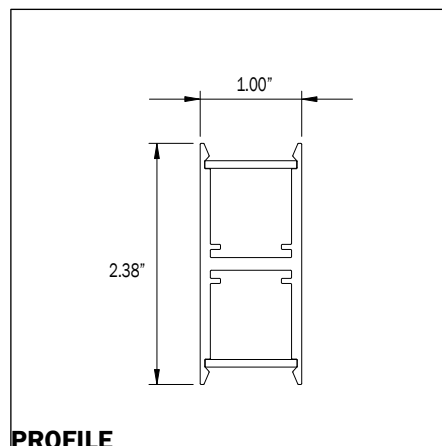

- MOUNTING POINTS: 3
- CANOPY DIAMETER: 10"
- WEIGHT: 12 LBS / 13 LBS

24D

- MOUNTING POINTS: 3
- CANOPY DIAMETER: 10"
- WEIGHT: 15 LBS / 18 LBS

36D

- MOUNTING POINTS: 3
- CANOPY DIAMETER: 12"
- WEIGHT: 19 LBS / 24 LBS

48D

- MOUNTING POINTS: 3
- CANOPY DIAMETER: 12"
- WEIGHT: 24 LBS / 30 LBS

60D

- MOUNTING POINTS: 4
- CANOPY DIAMETER: 12"
- WEIGHT: 24 LBS / 30 LBS

72D

- MOUNTING POINTS: 4
- CANOPY DIAMETER: 15"
- WEIGHT: 37LBS / 45 LBS

84D

CEILING MOUNT CONFIGURATION

REMOTE MOUNT CONFIGURATION

PROFILE

ISO VIEW WITH CANOPY

DIRECT

PN (INCH)	LUMENS	WATTAGE
24D (24")	3101	34
36D (36")	4608	51
48D (48")	6158	68
60D (60")	7766	85
72D (72")	9270	102
84D (84")	10743	118