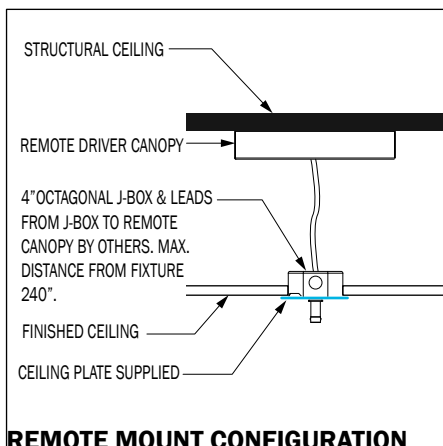

- MOUNTING POINTS: 3
- CANOPY DIAMETER: 10"
- WEIGHT: 12 LBS / 13 LBS

24D

- MOUNTING POINTS: 3
- CANOPY DIAMETER: 10"
- WEIGHT: 15 LBS / 18 LBS

36D

- MOUNTING POINTS: 3
- CANOPY DIAMETER: 12"
- WEIGHT: 19 LBS / 24 LBS

48D

- MOUNTING POINTS: 3
- CANOPY DIAMETER: 12"
- WEIGHT: 24 LBS / 30 LBS

60D

- MOUNTING POINTS: 4
- CANOPY DIAMETER: 12"
- WEIGHT: 24 LBS / 30 LBS

72D

- MOUNTING POINTS: 4
- CANOPY DIAMETER: 15"
- WEIGHT: 37LBS / 45 LBS

84D

CEILING MOUNT CONFIGURATION

REMOTE MOUNT CONFIGURATION

PROFILE

ISO VIEW WITH CANOPY

DIRECT

PN (INCH)	LUMENS	WATTAGE
24D (24")	3101	34
36D (36")	4608	51
48D (48")	6158	68
60D (60")	7766	85
72D (72")	9270	102
84D (84")	10743	118