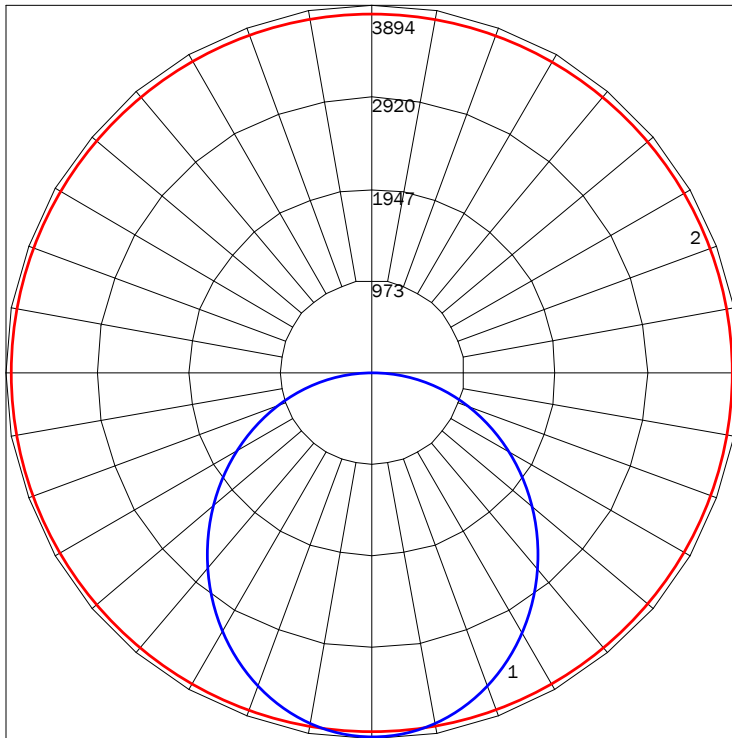

- MOUNTING POINTS: 3
- CANOPY DIAMETER: 10"
- WEIGHT: 12 LBS / 13 LBS

24D

- MOUNTING POINTS: 3
- CANOPY DIAMETER: 10"
- WEIGHT: 15 LBS / 18 LBS

36D

- MOUNTING POINTS: 3
- CANOPY DIAMETER: 12"
- WEIGHT: 19 LBS / 24 LBS

48D

- MOUNTING POINTS: 3
- CANOPY DIAMETER: 12"
- WEIGHT: 24 LBS / 30 LBS

60D

- MOUNTING POINTS: 4
- CANOPY DIAMETER: 12"
- WEIGHT: 24 LBS / 30 LBS

72D

- MOUNTING POINTS: 4
- CANOPY DIAMETER: 15"
- WEIGHT: 37LBS / 45 LBS

84D

CEILING MOUNT CONFIGURATION

REMOTE MOUNT CONFIGURATION

PROFILE

ISO VIEW WITH CANOPY

DIRECT

PN (INCH)	LUMENS	WATTAGE
24D (24")	3101	34
36D (36")	4608	51
48D (48")	6158	68
60D (60")	7766	85
72D (72")	9270	102
84D (84")	10743	118

IES INDOOR REPORT

PHOTOMETRIC FILENAME : 971LUCL 84D 35K F05.IES

POLAR GRAPH

MAXIMUM CANDELA = 3893.9 - LOCATED AT HORIZONTAL ANGLE = 90, VERTICAL ANGLE = 5
 # 1 - VERTICAL PLANE THROUGH HORIZONTAL ANGLES (90 - 270)
 # 2 - HORIZONTAL CONE THROUGH VERTICAL ANGLE (5) (THROUGH MAX. CD.)