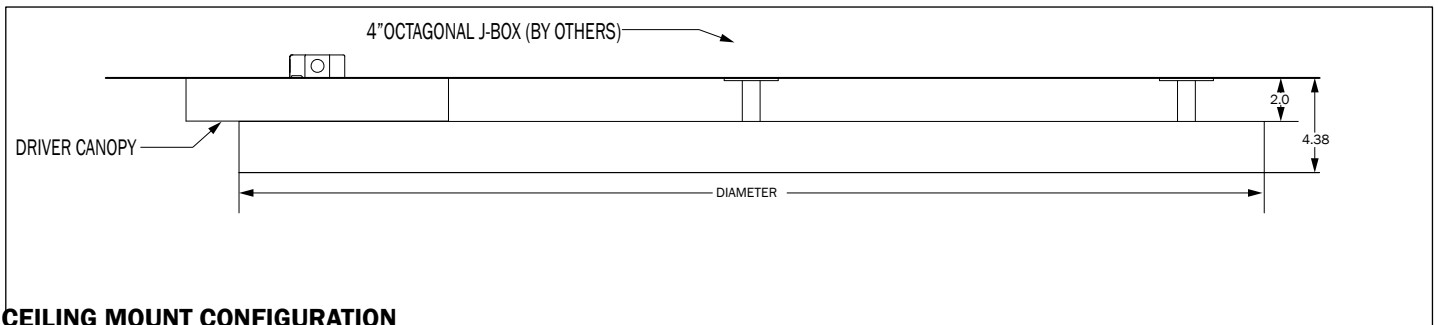

48D

- MOUNTING POINTS: 3
- CANOPY DIAMETER: 12"
- WEIGHT: 24 LBS / 30 LBS

60D

- MOUNTING POINTS: 4
- CANOPY DIAMETER: 12"
- WEIGHT: 24 LBS / 30 LBS

72D

- MOUNTING POINTS: 4
- CANOPY DIAMETER: 15"
- WEIGHT: 37LBS / 45 LBS

84D

CEILING MOUNT CONFIGURATION

REMOTE MOUNT CONFIGURATION

PROFILE

ISO VIEW WITH CANOPY

DIRECT

PN (INCH)	LUMENS	WATTAGE
24D (24")	3101	34
36D (36")	4608	51
48D (48")	6158	68
60D (60")	7766	85
72D (72")	9270	102
84D (84")	10743	118