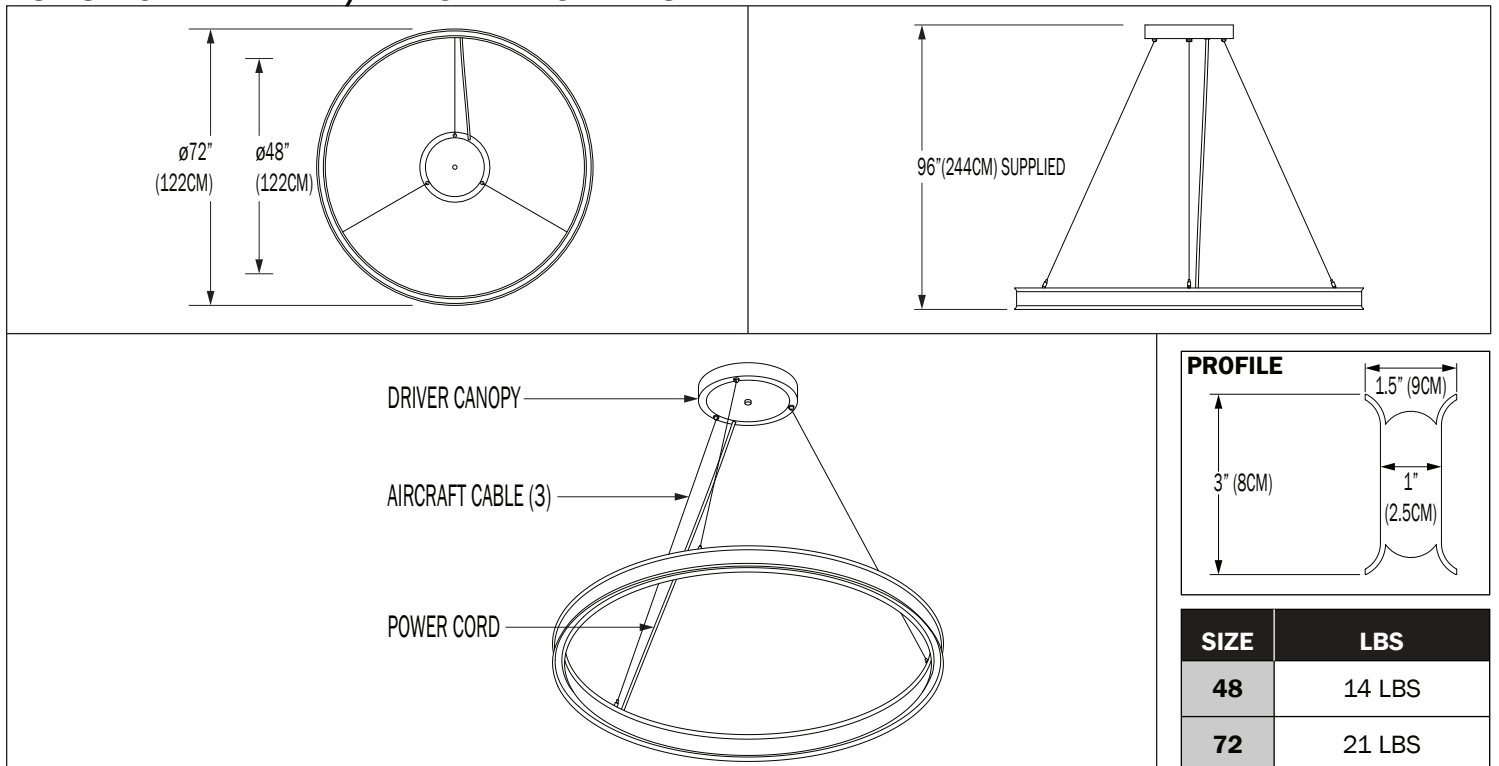

KLEOS™ PENDANT

PROJECT: _____

TYPE: _____

QUANTITY: _____

PN: 741KL

APPLICATION	<ul style="list-style-type: none">• PENDANT MOUNT• INDOOR RATED
DIMENSION	<ul style="list-style-type: none">• 48", AND 72" DIAMETERS (122CM, AND 183CM)
ILLUMINATION	<ul style="list-style-type: none">• DIRECT OR INDIRECT/DIRECT• LED 90CRI• 3,920 - 10,840 LUMENS
ELECTRICAL	<ul style="list-style-type: none">• 120V, 277V, AND UNI (120 - 277V)• 10KA SURGE SUPPRESSION STANDARD
DIFFUSERS	<ul style="list-style-type: none">• HIGH EFFICIENCY ACRYLIC
MOUNTING	<ul style="list-style-type: none">• 96" (244CM) BLACK OR WHITE DROP CORD W/ AIRCRAFT CABLES
CONSTRUCTION	<ul style="list-style-type: none">• ALUMINUM
FINISHES	<ul style="list-style-type: none">• AVAILABLE IN SEVERAL TMS POWDER COATED FINISHES• CUSTOM RAL FINISHES AVAILABLE
DIMMING	<ul style="list-style-type: none">• 0 - 10V STANDARD DIMMING• LUTRON DIMMING OPTIONAL
WEIGHT	<ul style="list-style-type: none">• 21 LBS MAXIMUM

1. 10W AT 90 MINUTES

NOTE: SOME OPTIONS MAY NOT BE COMPATIBLE WITH OTHERS. ALL SPECIFICATIONS ARE SUBJECT TO CHANGE WITHOUT NOTICE. CONTACT TMS LIGHTING FOR UPDATED SPECIFICATIONS.

741KL

MM - MULTIPLE AIRCRAFT CABLES

PS - SINGLE PLATE W/ AIRCRAFT CABLES

DIRECT

PN	SIZE (DIA)	LUMENS	WATTAGE
741KL	48D	3920	57
	72D	5880	85

IES INDOOR REPORT

PHOTOMETRIC FILENAME : 741KL 72D 35K F05 IES

POLAR GRAPH

MAXIMUM CANDELA = 2614 LOCATED AT HORIZONTAL ANGLE = 0, VERTICAL ANGLE = 0
 # 1 - VERTICAL PLANE THROUGH HORIZONTAL ANGLES (0 - 180)
 # 2 - HORIZONTAL CONE THROUGH VERTICAL ANGLE (0) (THROUGH MAX. CD.)

PHOTOMETRIC FILENAME : 741KL 72ID 35K F05 IES

POLAR GRAPH

MAXIMUM CANDELA = 2656 LOCATED AT HORIZONTAL ANGLE = 0, VERTICAL ANGLE = 0
 # 1 - VERTICAL PLANE THROUGH HORIZONTAL ANGLES (0 - 180) (THROUGH MAX. CD.)
 # 2 - HORIZONTAL CONE THROUGH VERTICAL ANGLE (0) (THROUGH MAX. CD.)