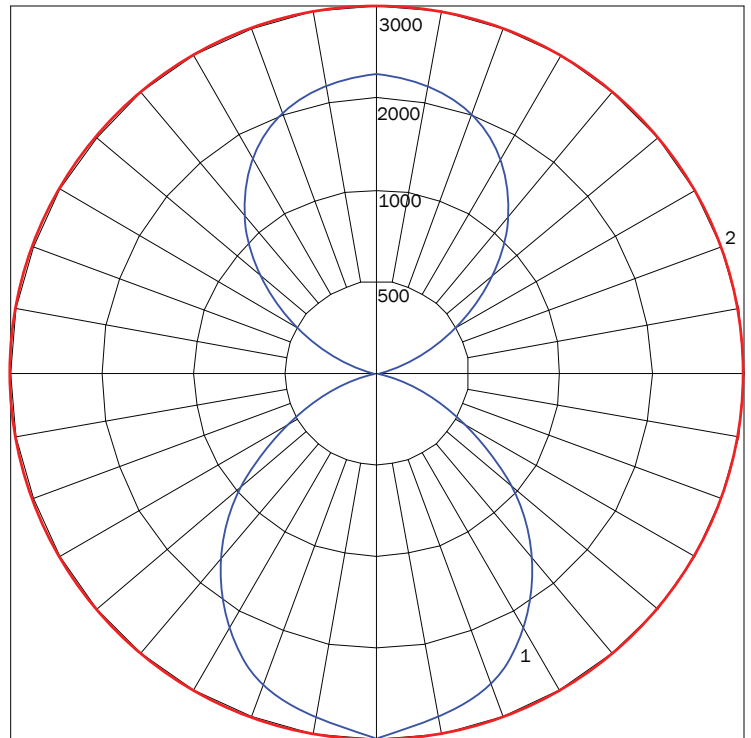

PS - SINGLE PLATE W/ AIRCRAFT CABLES

DIRECT

PN	SIZE (DIA)	LUMENS	WATTAGE
741KL	48D	3920	57
	72D	5880	85

IES INDOOR REPORT

PHOTOMETRIC FILENAME : 741KL 72D 35K F05 IES

POLAR GRAPH

MAXIMUM CANDELA = 2614 LOCATED AT HORIZONTAL ANGLE = 0, VERTICAL ANGLE = 0
 # 1 - VERTICAL PLANE THROUGH HORIZONTAL ANGLES (0 - 180)
 # 2 - HORIZONTAL CONE THROUGH VERTICAL ANGLE (0) (THROUGH MAX. CD.)

LUMINAIRE LUMENS	5880
TOTAL LUMINAIRE EFFICIENCY	100%
LUMINAIRE EFFICACY RATING	69
TOTAL LUMINAIRE WATTS	85

INDIRECT / DIRECT

PN	SIZE (DIA)	LUMENS	WATTAGE
741KL	48ID	7390	105
	72ID	10840	155

IES INDOOR REPORT

PHOTOMETRIC FILENAME : 741KL 72ID 35K F05 IES

POLAR GRAPH

MAXIMUM CANDELA = 2656 LOCATED AT HORIZONTAL ANGLE = 0, VERTICAL ANGLE = 0
 # 1 - VERTICAL PLANE THROUGH HORIZONTAL ANGLES (0 - 180) (THROUGH MAX. CD.)
 # 2 - HORIZONTAL CONE THROUGH VERTICAL ANGLE (0) (THROUGH MAX. CD.)