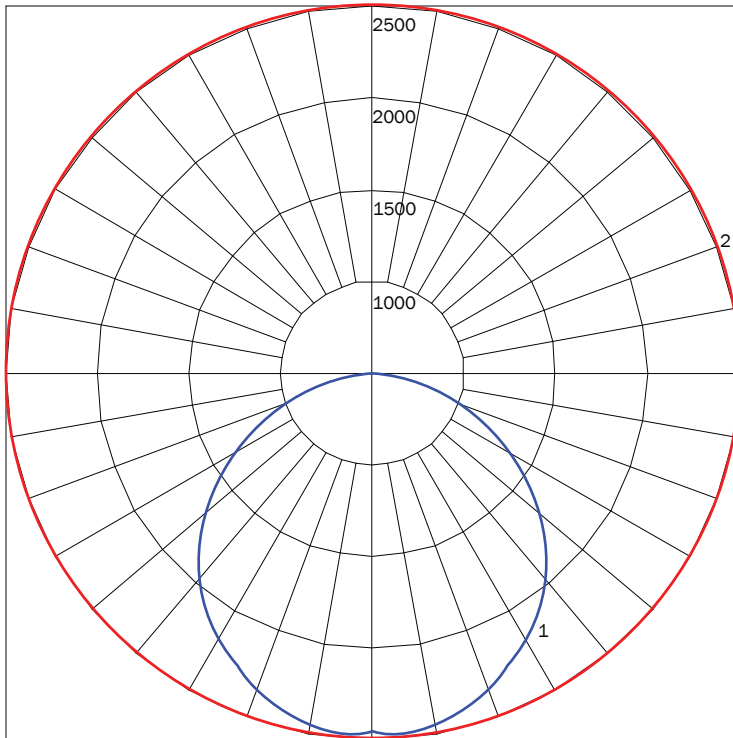

PS - SINGLE PLATE W/ AIRCRAFT CABLES

DIRECT

PN	SIZE (DIA)	LUMENS	WATTAGE
741KL	48D	3920	57
	72D	5880	85

IES INDOOR REPORT

PHOTOMETRIC FILENAME : 741KL 72D 35K F05 IES

POLAR GRAPH

MAXIMUM CANDELA = 2614 LOCATED AT HORIZONTAL ANGLE = 0, VERTICAL ANGLE = 0
 # 1 - VERTICAL PLANE THROUGH HORIZONTAL ANGLES (0 - 180)
 # 2 - HORIZONTAL CONE THROUGH VERTICAL ANGLE (0) (THROUGH MAX. CD.)

LUMINAIRE LUMENS	5880
TOTAL LUMINAIRE EFFICIENCY	100%
LUMINAIRE EFFICACY RATING	69
TOTAL LUMINAIRE WATTS	85

INDIRECT / DIRECT

PN	SIZE (DIA)	LUMENS	WATTAGE
741KL	48ID	7390	105
	72ID	10840	155

IES INDOOR REPORT

PHOTOMETRIC FILENAME : 741KL 72ID 35K F05 IES

POLAR GRAPH

MAXIMUM CANDELA = 2656 LOCATED AT HORIZONTAL ANGLE = 0, VERTICAL ANGLE = 0
 # 1 - VERTICAL PLANE THROUGH HORIZONTAL ANGLES (0 - 180) (THROUGH MAX. CD.)
 # 2 - HORIZONTAL CONE THROUGH VERTICAL ANGLE (0) (THROUGH MAX. CD.)