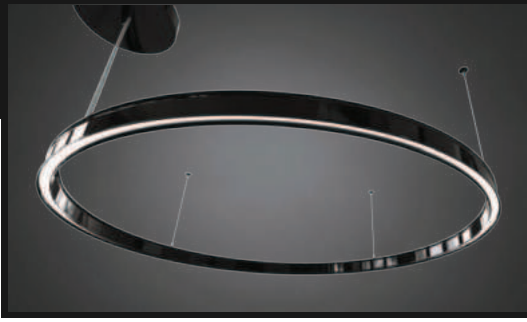

KLEOS™ PENDANT

PROJECT: _____

TYPE: _____

QUANTITY: _____

PN: 741KL

APPLICATION	<ul style="list-style-type: none">• PENDANT MOUNT• INDOOR RATED
DIMENSION	<ul style="list-style-type: none">• 48", AND 72" DIAMETERS (122CM, AND 183CM)
ILLUMINATION	<ul style="list-style-type: none">• DIRECT OR INDIRECT/DIRECT• LED 90CRI• 3,920 - 10,840 LUMENS
ELECTRICAL	<ul style="list-style-type: none">• 120V, 277V, AND UNI (120 - 277V)• 10KA SURGE SUPPRESSION STANDARD
DIFFUSERS	<ul style="list-style-type: none">• HIGH EFFICIENCY ACRYLIC
MOUNTING	<ul style="list-style-type: none">• 96" (244CM) BLACK OR WHITE DROP CORD W/ AIRCRAFT CABLES
CONSTRUCTION	<ul style="list-style-type: none">• ALUMINUM
FINISHES	<ul style="list-style-type: none">• AVAILABLE IN SEVERAL TMS POWDER COATED FINISHES• CUSTOM RAL FINISHES AVAILABLE
DIMMING	<ul style="list-style-type: none">• 0 - 10V STANDARD DIMMING• LUTRON DIMMING OPTIONAL
WEIGHT	<ul style="list-style-type: none">• 21 LBS MAXIMUM

KLEOS™ PENDANT

PROJECT: _____
 TYPE: _____
 QUANTITY: _____

741KL

1 2 3 4 5 6 7 8 9

1.	DIRECT									
DIAMETER	48D					72D				
	48"(122CM)					72"(183CM)				
LED (W)	57W					85W				
LUMENS	3920					5880				
	INDIRECT/DIRECT									
DIAMETER	48ID					72ID				
	48"(122CM)					72"(183CM)				
LED (W)	105W					155W				
LUMENS	7390					10840				
2.	30K			35K				40K		
LED CCT	3000			3500				4000		
3.	120			277				UNI		
VOLTAGE	120V			277V				120 - 277V		
4.	S					D				
CIRCUITS	SINGLE					DUAL				
5.	MM					PS				
MOUNTING	MULTIPLE AIRCRAFT CABLES					SINGLE PLATED W/ AIRCRAFT CABLES				
6.	BC					WC				
CORD	BLACK DROP CORD					WHITE DROP CORD				
7.	F04	F05	F09	F15	F16	F18	F21	F31	F33	RAL
FINISH	MATTE WHITE	GLOSS WHITE	PEWTER	MATTE BLACK	GLOSS BLACK	SATIN ALUMINUM	ARCH BRONZE	SILVER METALLIC	PYRITE BRONZE	CUSTOM (SPECIFY)
8.	NONE			DIML				DIME		
DIMMING	---			LED DIMMING (0 - 10V, CURRENT - SINKING)				LUTRON HI - LUME		
9.	---					EM				
EMERGENCY ¹	NONE					INTEGRAL				