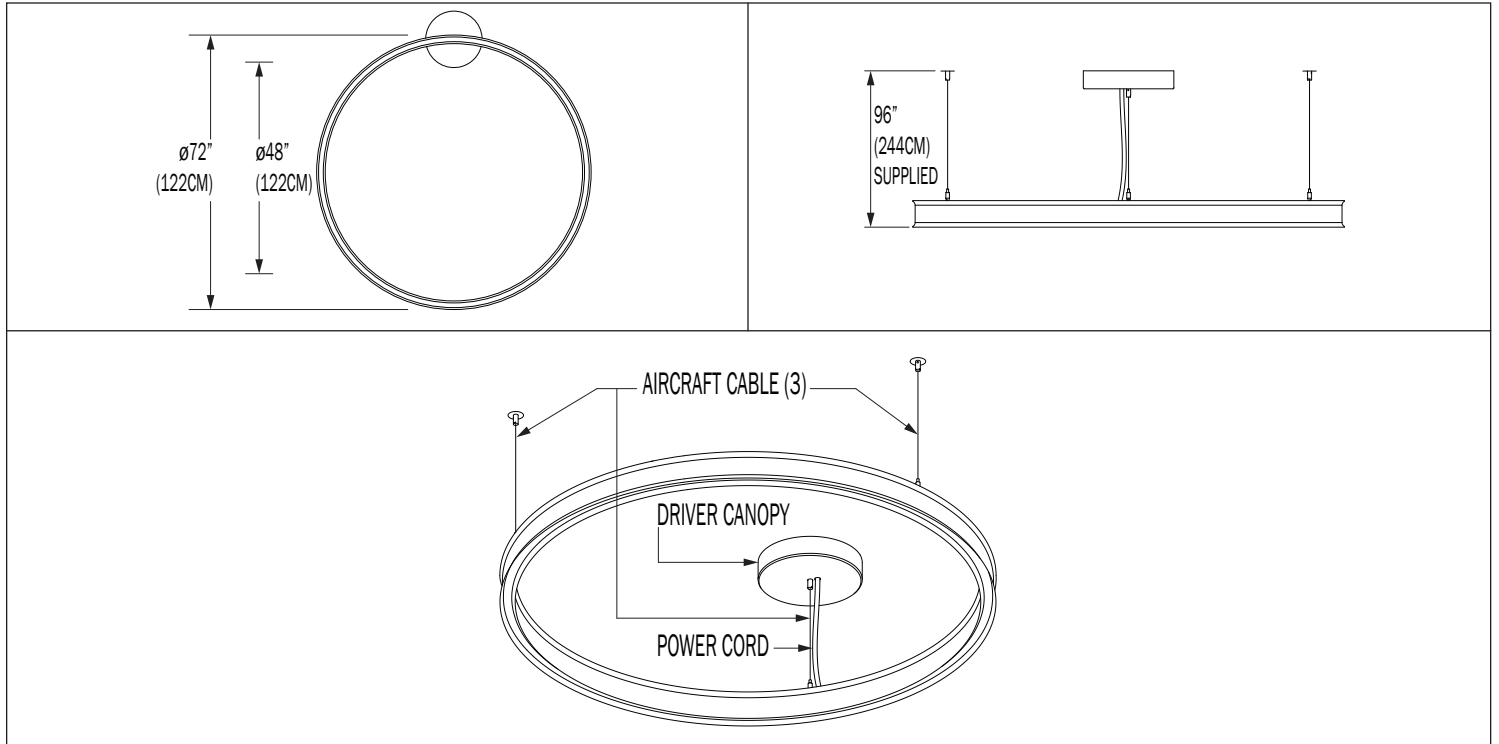

741KL

MM - MULTIPLE AIRCRAFT CABLES