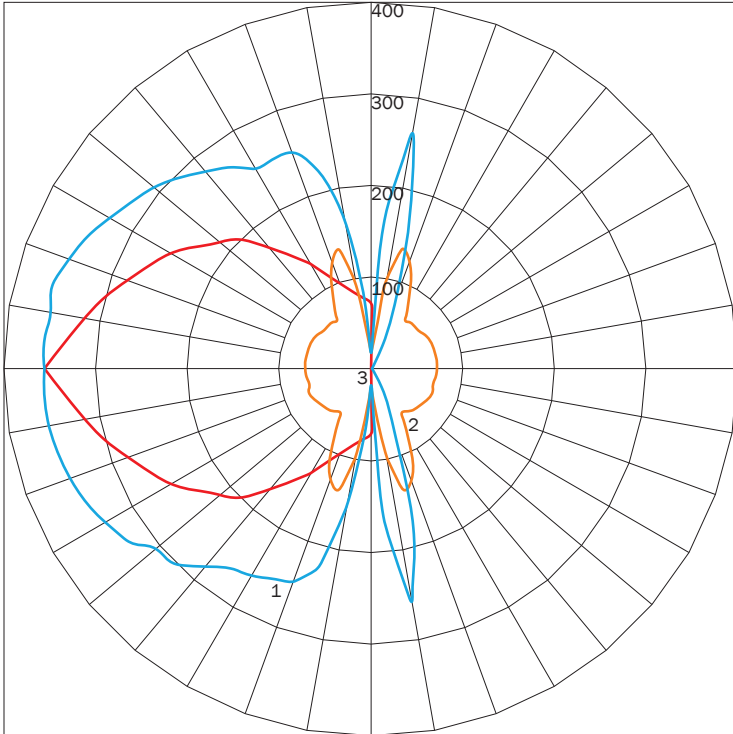

**KG600GR - 25"**

**KG600GR - 37"**

**TOP/BOTTOM VIEW**  
(ALL SIZES)

### POLAR GRAPH

MAXIMUM CANDELA = 359.73 - LOCATED AT HORIZONTAL ANGLE = 180, VERTICAL ANGLE = 105  
 # 1 - VERTICAL PLANE THROUGH HORIZONTAL ANGLES (180 - 0) (THROUGH MAX. CD.)  
 # 2 - VERTICAL PLANE THROUGH HORIZONTAL ANGLES (90 - 270)  
 # 3 - HORIZONTAL CONE THROUGH VERTICAL ANGLE (90)