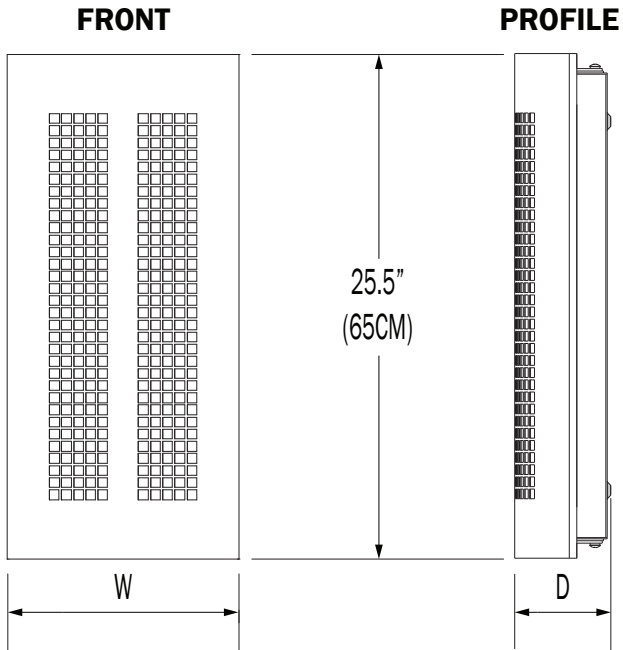

## PN: KG600GR

<b>APPLICATION</b>	<ul style="list-style-type: none"><li>• WALL MOUNT</li><li>• INDOOR OR OUTDOOR RATED</li></ul>
<b>DIMENSION</b>	<ul style="list-style-type: none"><li>• 25.5"H OR 37.5"H (65CM, 95CM)</li><li>• DEPTH: 4.94" (13CM)</li></ul>
<b>ILLUMINATION</b>	<ul style="list-style-type: none"><li>• DIFFUSE</li><li>• LED 90CRI</li><li>• 1,265 LUMENS</li></ul>
<b>ELECTRICAL</b>	<ul style="list-style-type: none"><li>• 120V, 277V AND 347V</li><li>• 10KA SURGE SUPPRESSION STANDARD</li></ul>
<b>DIFFUSERS</b>	<ul style="list-style-type: none"><li>• HIGH EFFICIENCY ACRYLIC</li></ul>
<b>MOUNTING</b>	<ul style="list-style-type: none"><li>• WALL, MOUNTED TO A 4"(10CM) J-BOX</li></ul>
<b>CONSTRUCTION</b>	<ul style="list-style-type: none"><li>• ALUMINUM, SOLID COPPER OR STAINLESS STEEL</li></ul>
<b>FINISHES</b>	<ul style="list-style-type: none"><li>• AVAILABLE IN SPECIALTY, SEVERAL TMS PLATED, AND POWDER COATED FINISHES</li><li>• CUSTOM RAL FINISHES AVAILABLE</li></ul>
<b>DIMMING</b>	<ul style="list-style-type: none"><li>• 0 - 10V STANDARD DIMMING</li></ul>

## KG600GR

1 2 3 4 5 6 7 8

<b>1.</b>	<b>I</b>	<b>O</b>
APPLICATION	INDOOR	OUTDOOR

<b>2.</b>	<b>25</b>	<b>37</b>
SIZE	25.5"H X 11.9"W X 5"D (65CM X 30CM X 13CM)	37.5"H X 11.9"W X 5"D (95CM X 30CM X 13CM)

<b>3.</b>	<b>31LED</b>	<b>40LED</b>
ILLUMINATION	31W LED	40W LED
LED (W)	31W	40W
LUMENS	1265	---

**KG600GR - 25"**

**KG600GR - 37"**

**TOP/BOTTOM VIEW**  
(ALL SIZES)