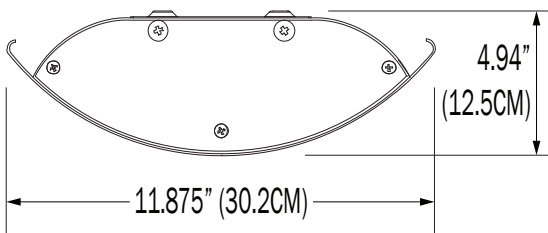

## KG600GR

1 2 3 4 5 6 7 8

<b>1.</b>	<b>I</b>	<b>O</b>
APPLICATION	INDOOR	OUTDOOR

<b>2.</b>	<b>25</b>	<b>37</b>
SIZE	25.5"H X 11.9"W X 5"D (65CM X 30CM X 13CM)	37.5"H X 11.9"W X 5"D (95CM X 30CM X 13CM)

<b>3.</b>	<b>31LED</b>	<b>40LED</b>
ILLUMINATION	31W LED	40W LED
LED (W)	31W	40W
LUMENS	1265	---

**KG600GR - 25"**

**KG600GR - 37"**

**TOP/BOTTOM VIEW**  
(ALL SIZES)