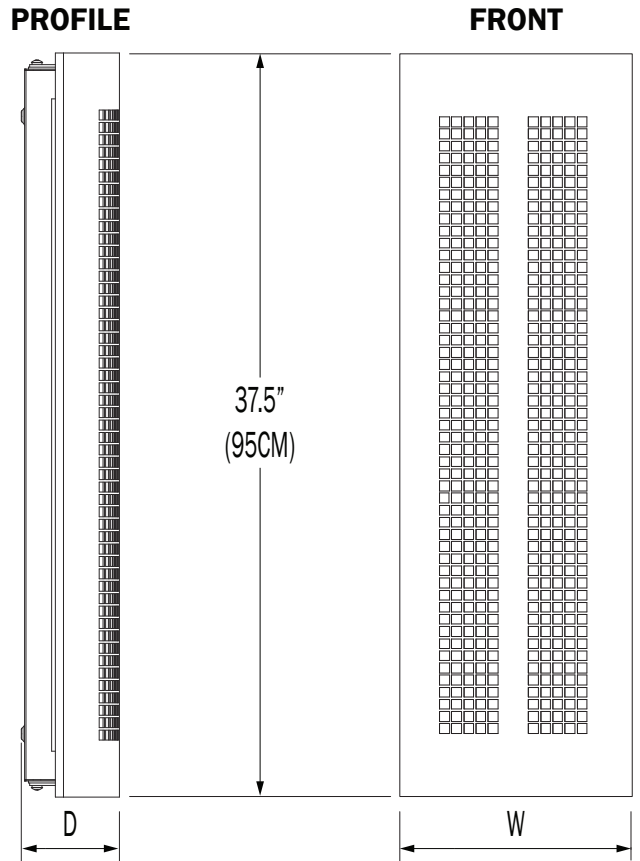

## KG600GR

1 2 3 4 5 6 7 8

<b>1.</b>	<b>I</b>	<b>O</b>
APPLICATION	INDOOR	OUTDOOR

<b>2.</b>	<b>25</b>	<b>37</b>
SIZE	25.5"H X 11.9"W X 5"D (65CM X 30CM X 13CM)	37.5"H X 11.9"W X 5"D (95CM X 30CM X 13CM)

<b>3.</b>	<b>31LED</b>	<b>40LED</b>
ILLUMINATION	31W LED	40W LED
LED (W)	31W	40W
LUMENS	1265	---

**KG600GR - 25"**

**KG600GR - 37"**

**TOP/BOTTOM VIEW**  
(ALL SIZES)