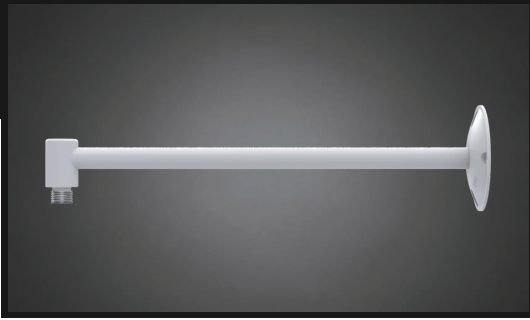

## PN: GBR SP

<b>APPLICATION</b>	<ul style="list-style-type: none"><li>• WALL MOUNT</li></ul>
<b>DIMENSION</b>	<ul style="list-style-type: none"><li>• 12", 24", 36" (31CM, 61CM, 91CM) RLM MOUNTING ARM</li><li>• 4", 6" (10CM, 15CM) MOUNTING PLATE</li></ul>
<b>MOUNTING</b>	<ul style="list-style-type: none"><li>• MOUNT TO A 4" (10CM) ELECTRICAL JUNCTION BOX</li></ul>
<b>CONSTRUCTION</b>	<ul style="list-style-type: none"><li>• ALUMINUM</li></ul>
<b>FINISHES</b>	<ul style="list-style-type: none"><li>• AVAILABLE IN SEVERAL TMS SPECIALTY, AND POWDER COATED FINISHES</li><li>• CUSTOM RAL FINISHES AVAILABLE</li></ul>

# GBR SP<sup>TM</sup> MOUNTING

PROJECT: \_\_\_\_\_

TYPE: \_\_\_\_\_

QUANTITY: \_\_\_\_\_

**GBR SP** - ---- - ----  
1 2

1.	12			24 <sup>1</sup>				36 <sup>1</sup>			
SIZE	12" EXTENSION (30CM)			24" EXTENSION (61CM)				36" EXTENSION (91CM)			