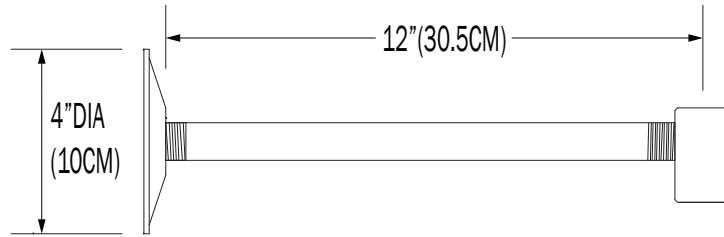

GBR SP

12"

24"

36"

CUSTOM

NOTE: THIS FIXTURE CAN BE CUSTOMIZE. DIMENSION, LAMP TYPES, ENCLOSURE, AND COLOR CAN BE MODIFIED TO SUIT YOUR LIGHTING AND ARCHITECTURAL REQUIREMENTS. CONTACT YOUR LOCAL REPRESENTATIVE FOR MORE DETAILS: <https://tmslighting.com/sales-agents.html>