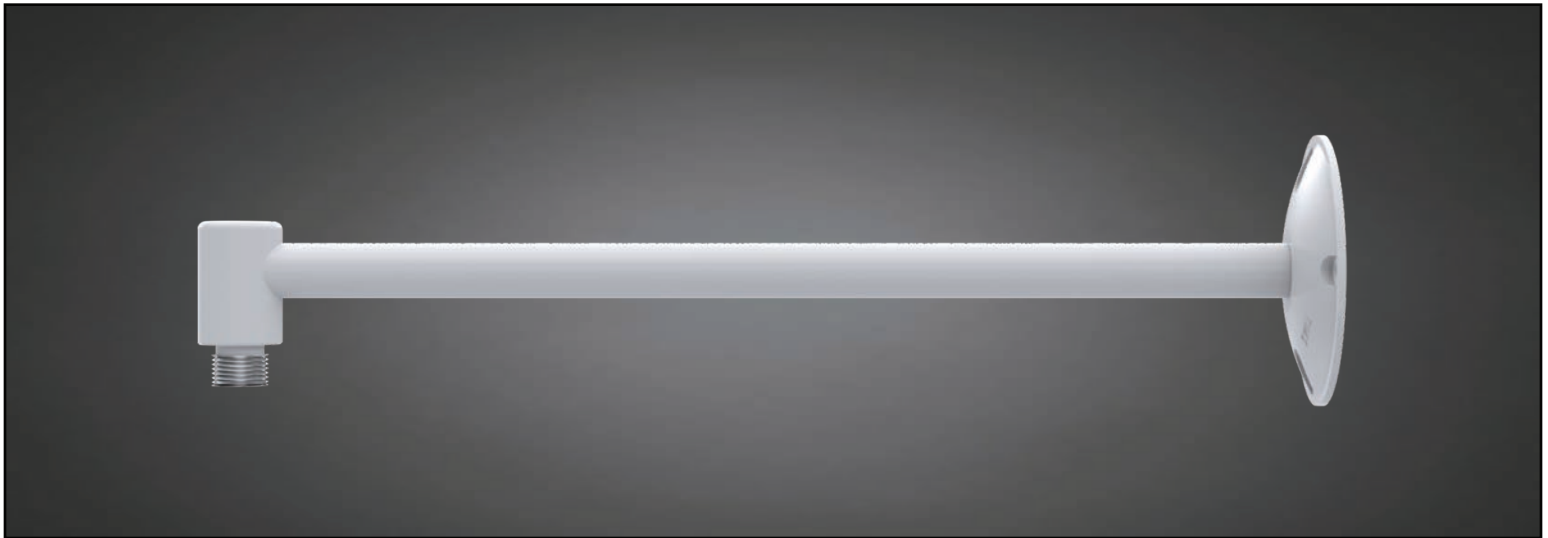

## PN: GBR SP

<b>APPLICATION</b>	<ul style="list-style-type: none"><li>• WALL MOUNT</li></ul>
<b>DIMENSION</b>	<ul style="list-style-type: none"><li>• 12", 24", 36" (31CM, 61CM, 91CM) RLM MOUNTING ARM</li><li>• 4", 6" (10CM, 15CM) MOUNTING PLATE</li></ul>
<b>MOUNTING</b>	<ul style="list-style-type: none"><li>• MOUNT TO A 4" (10CM) ELECTRICAL JUNCTION BOX</li></ul>
<b>CONSTRUCTION</b>	<ul style="list-style-type: none"><li>• ALUMINUM</li></ul>
<b>FINISHES</b>	<ul style="list-style-type: none"><li>• AVAILABLE IN SEVERAL TMS SPECIALTY, AND POWDER COATED FINISHES</li><li>• CUSTOM RAL FINISHES AVAILABLE</li></ul>

# GBR SP<sup>TM</sup> MOUNTING

PROJECT: \_\_\_\_\_

TYPE: \_\_\_\_\_

QUANTITY: \_\_\_\_\_

**GBR SP** - ---- - ----  
1 2

1.	12			24 <sup>1</sup>				36 <sup>1</sup>			
SIZE	12" EXTENSION (30CM)			24" EXTENSION (61CM)				36" EXTENSION (91CM)			