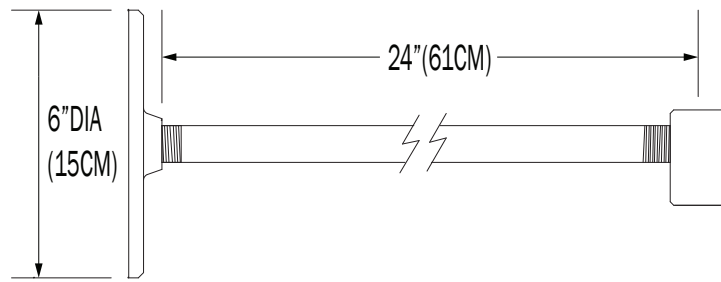

GBR SP

12"

24"

36"

CUSTOM

NOTE: THIS FIXTURE CAN BE CUSTOMIZE. DIMENSION, LAMP TYPES, ENCLOSURE, AND COLOR CAN BE MODIFIED TO SUIT YOUR LIGHTING AND ARCHITECTURAL REQUIREMENTS. CONTACT YOUR LOCAL REPRESENTATIVE FOR MORE DETAILS: <https://tmslighting.com/sales-agents.html>