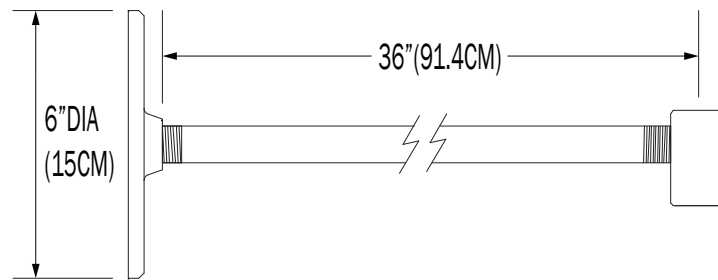

36"

CUSTOM

NOTE: THIS FIXTURE CAN BE CUSTOMIZE. DIMENSION, LAMP TYPES, ENCLOSURE, AND COLOR CAN BE MODIFIED TO SUIT YOUR LIGHTING AND ARCHITECTURAL REQUIREMENTS. CONTACT YOUR LOCAL REPRESENTATIVE FOR MORE DETAILS: <https://tmslighting.com/sales-agents.html>