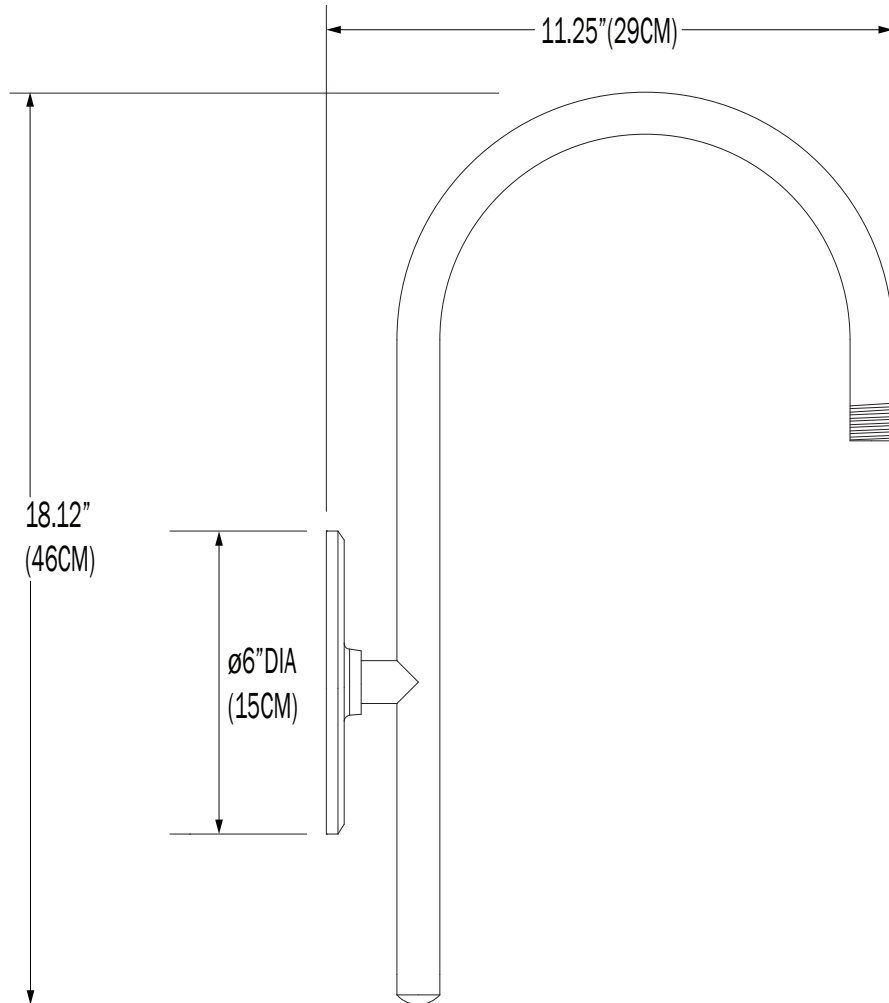

GBR M1

CUSTOM

NOTE: THIS FIXTURE CAN BE CUSTOMIZE. DIMENSION, LAMP TYPES, ENCLOSURE, AND COLOR CAN BE MODIFIED TO SUIT YOUR LIGHTING AND ARCHITECTURAL REQUIREMENTS. CONTACT YOUR LOCAL REPRESENTATIVE FOR MORE DETAILS: <https://tmslighting.com/sales-agents.html>