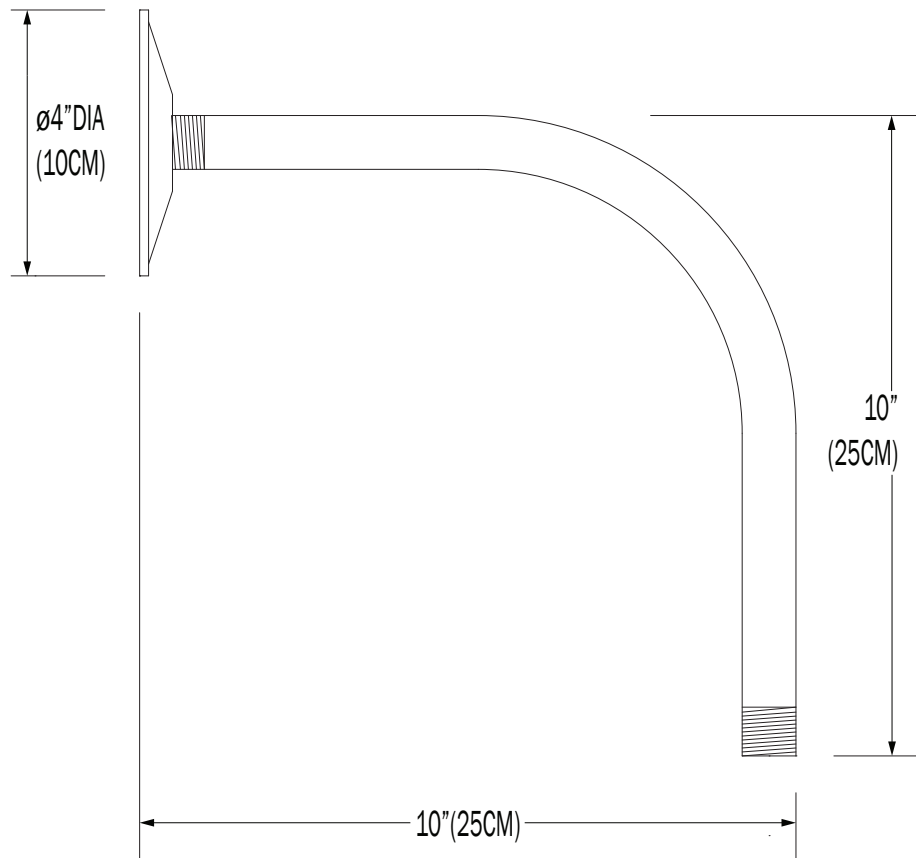

GBR J1

CUSTOM

NOTE: THIS FIXTURE CAN BE CUSTOMIZE. DIMENSION, LAMP TYPES, ENCLOSURE, AND COLOR CAN BE MODIFIED TO SUIT YOUR LIGHTING AND ARCHITECTURAL REQUIREMENTS. CONTACT YOUR LOCAL REPRESENTATIVE FOR MORE DETAILS: <https://tmslighting.com/sales-agents.html>