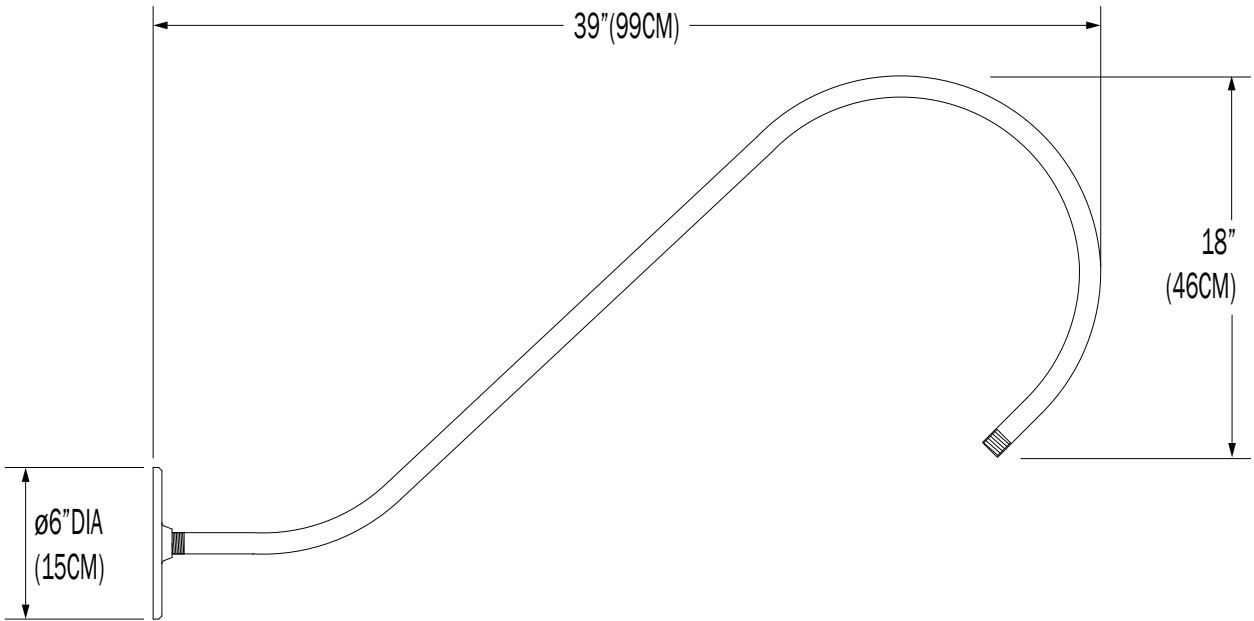

GBR H1™ MOUNTING

GBR E1

CUSTOM

NOTE: THIS FIXTURE CAN BE CUSTOMIZE. DIMENSION, LAMP TYPES, ENCLOSURE, AND COLOR CAN BE MODIFIED TO SUIT YOUR LIGHTING AND ARCHITECTURAL REQUIREMENTS. CONTACT YOUR LOCAL REPRESENTATIVE FOR MORE DETAILS: <https://tmslighting.com/sales-agents.html>