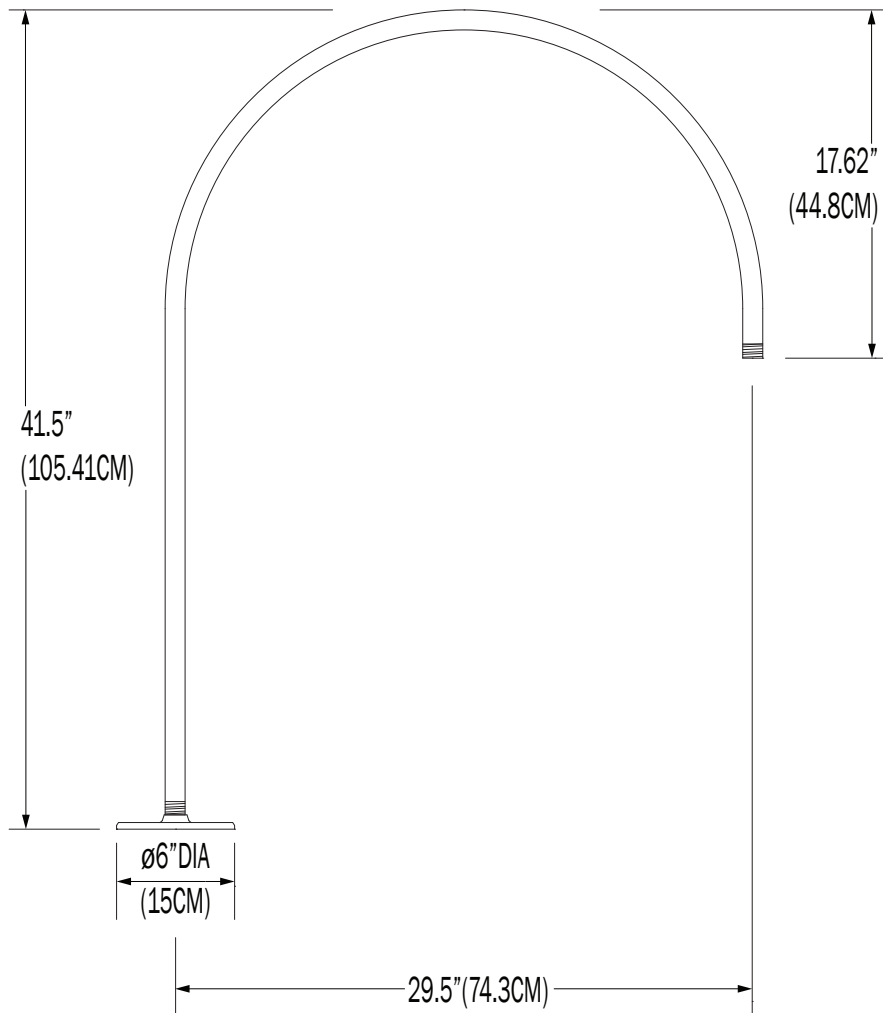

GBR E1

CUSTOM

NOTE: THIS FIXTURE CAN BE CUSTOMIZE. DIMENSION, LAMP TYPES, ENCLOSURE, AND COLOR CAN BE MODIFIED TO SUIT YOUR LIGHTING AND ARCHITECTURAL REQUIREMENTS. CONTACT YOUR LOCAL REPRESENTATIVE FOR MORE DETAILS: <https://tmslighting.com/sales-agents.html>