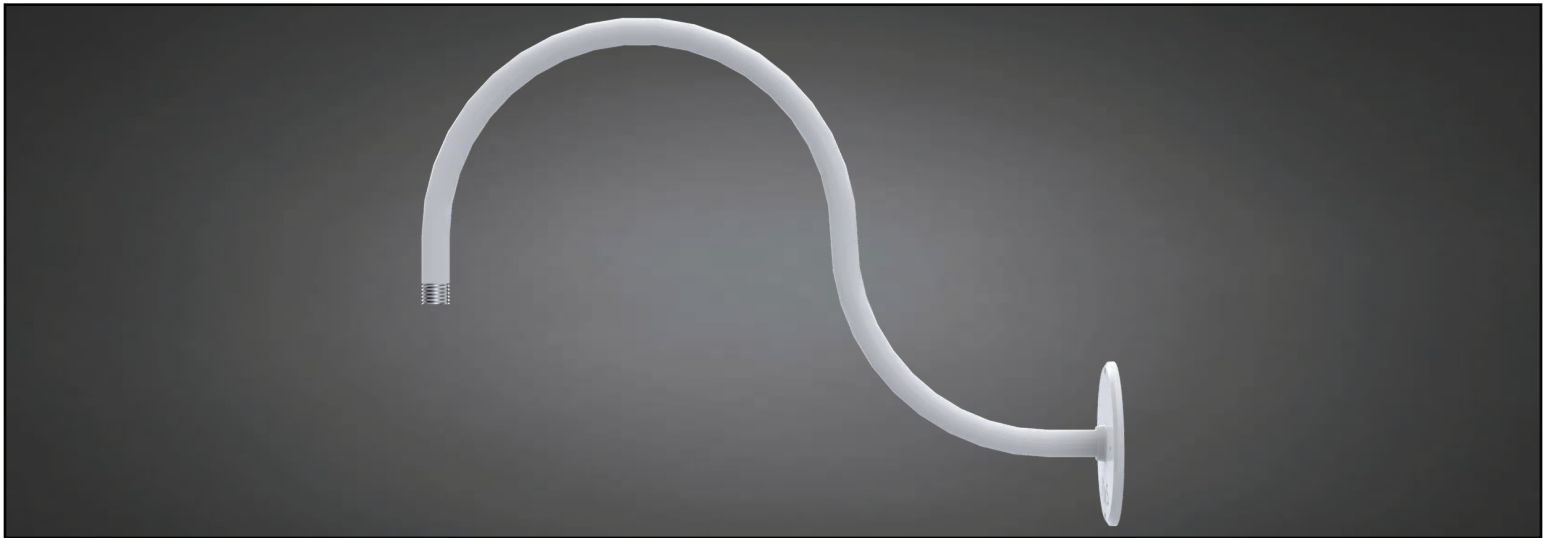

## PN: GBR D1

<b>APPLICATION</b>	<ul style="list-style-type: none"><li>• WALL MOUNT</li></ul>
<b>DIMENSION</b>	<ul style="list-style-type: none"><li>• 26"W (66CM) RLM MOUNTING ARM</li><li>• 6"D (15CM) ROUND MOUNTING PLATE</li></ul>
<b>MOUNTING</b>	<ul style="list-style-type: none"><li>• MOUNT TO 4" (10CM) ELECTRICAL JUNCTION BOX</li></ul>
<b>CONSTRUCTION</b>	<ul style="list-style-type: none"><li>• ALUMINUM</li></ul>
<b>FINISHES</b>	<ul style="list-style-type: none"><li>• AVAILABLE IN SEVERAL TMS SPECIALTY, AND POWDER COATED FINISHES</li><li>• CUSTOM RAL FINISHES AVAILABLE</li></ul>