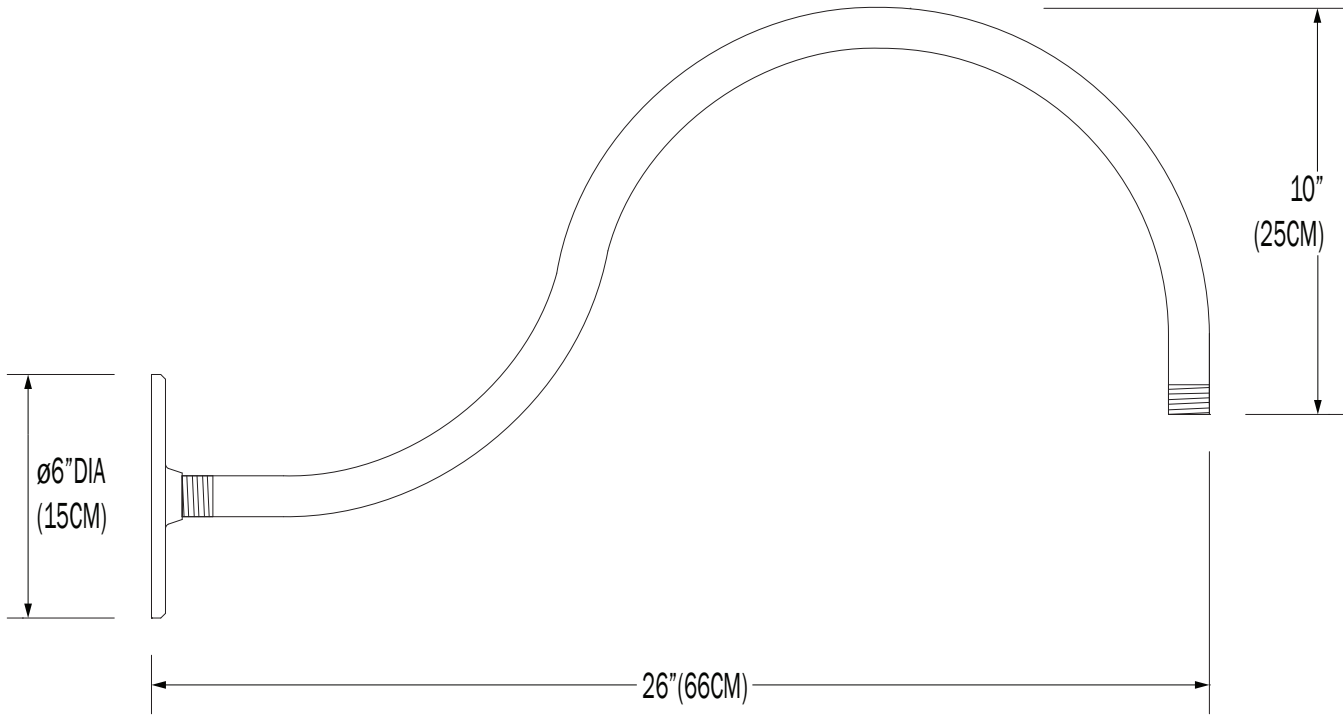

GBR D1™ MOUNTING

GBR D1

CUSTOM

NOTE: THIS FIXTURE CAN BE CUSTOMIZE. DIMENSION, LAMP TYPES, ENCLOSURE, AND COLOR CAN BE MODIFIED TO SUIT YOUR LIGHTING AND ARCHITECTURAL REQUIREMENTS. CONTACT YOUR LOCAL REPRESENTATIVE FOR MORE DETAILS: <https://tmslighting.com/sales-agents.html>