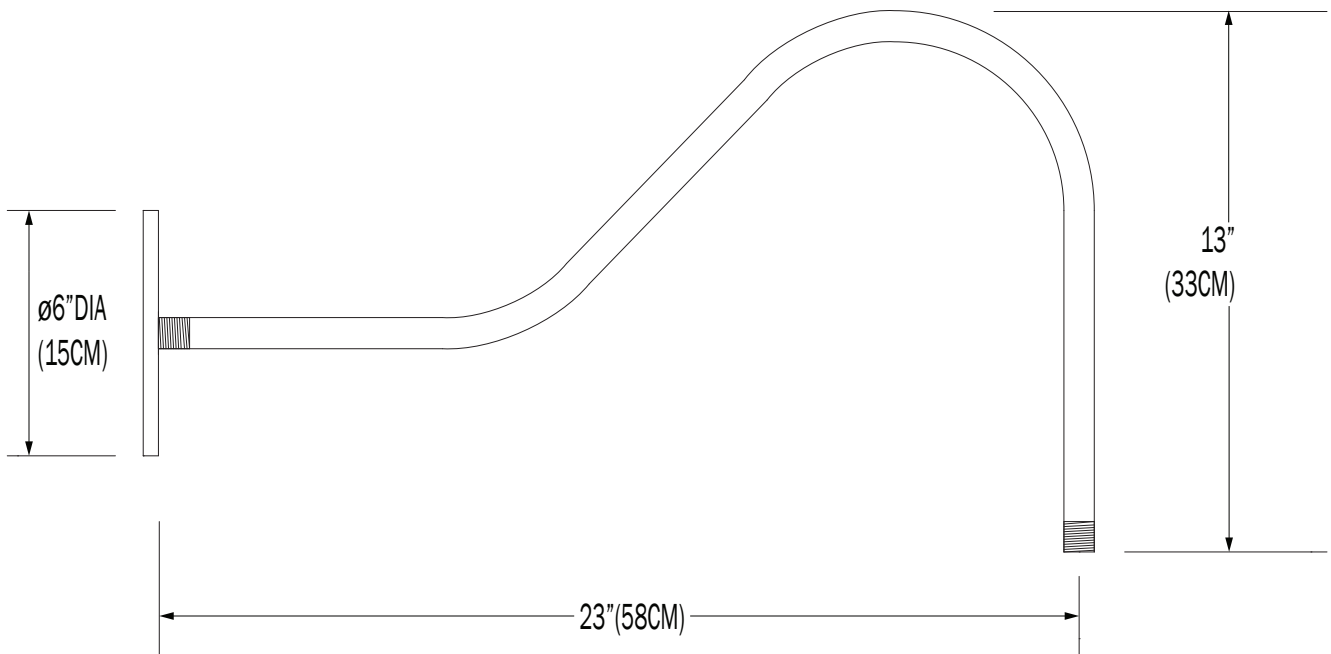

GBR A6™ MOUNTING

PROJECT: _____

TYPE: _____

QUANTITY: _____

PN: GBR A6

| | |
|---------------------|--|
| APPLICATION | <ul style="list-style-type: none">• WALL MOUNT |
| DIMENSION | <ul style="list-style-type: none">• 23"W (58CM) RLM MOUNTING ARM• 6"D (15CM) ROUND MOUNTING PLATE |
| MOUNTING | <ul style="list-style-type: none">• 2 INNER HOLES MOUNT 4" (10CM) JUNCTION BOX• 2 OUTER HOLES MOUNT TO SURROUNDING WALL |
| CONSTRUCTION | <ul style="list-style-type: none">• ALUMINUM |
| FINISHES | <ul style="list-style-type: none">• AVAILABLE IN SEVERAL TMS SPECIALTY, AND POWDER COATED FINISHES• CUSTOM RAL FINISHES AVAILABLE |

NOTE: SOME OPTIONS MAY NOT BE COMPATIBLE WITH OTHERS. ALL SPECIFICATIONS ARE SUBJECT TO CHANGE WITHOUT NOTICE. CONTACT TMS LIGHTING FOR UPDATED SPECIFICATIONS.

GBR A6™ MOUNTING

GBR A6

CUSTOM

NOTE: THIS FIXTURE CAN BE CUSTOMIZE. DIMENSION, LAMP TYPES, ENCLOSURE, AND COLOR CAN BE MODIFIED TO SUIT YOUR LIGHTING AND ARCHITECTURAL REQUIREMENTS. CONTACT YOUR LOCAL REPRESENTATIVE FOR MORE DETAILS: <https://tmslighting.com/sales-agents.html>