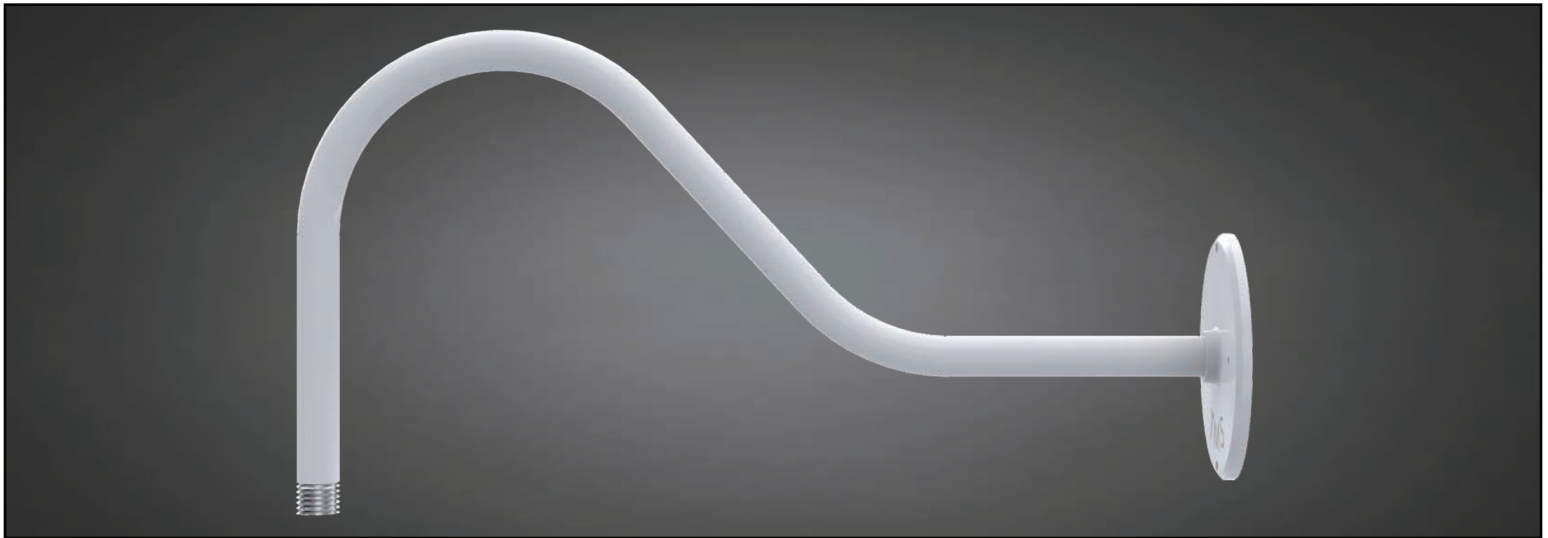

GBR A6™ MOUNTING

PROJECT: _____

TYPE: _____

QUANTITY: _____

PN: GBR A6

| | |
|---------------------|--|
| APPLICATION | <ul style="list-style-type: none">• WALL MOUNT |
| DIMENSION | <ul style="list-style-type: none">• 23"W (58CM) RLM MOUNTING ARM• 6"D (15CM) ROUND MOUNTING PLATE |
| MOUNTING | <ul style="list-style-type: none">• 2 INNER HOLES MOUNT 4" (10CM) JUNCTION BOX• 2 OUTER HOLES MOUNT TO SURROUNDING WALL |
| CONSTRUCTION | <ul style="list-style-type: none">• ALUMINUM |
| FINISHES | <ul style="list-style-type: none">• AVAILABLE IN SEVERAL TMS SPECIALTY, AND POWDER COATED FINISHES• CUSTOM RAL FINISHES AVAILABLE |

GBR A6™ MOUNTING

PROJECT: _____

TYPE: _____

QUANTITY: _____

GBR A6 - _____ 1

| 1. | AN | BR | F04 | F05 | F07 | F08 | F09 | F10 | F13 | F14 |
|--------|-----------------|------------------|----------------|-------------|-----------------|---------------|---------------|-----------------|-----------------|-----------------|
| FINISH | ANODIZED | BRUSHED ALUMINUM | MATTE WHITE | GLOSS WHITE | ZEUS BROWN | MIDNIGHT BLUE | PEWTER | FIRE RED | FOREST GREEN | SUNSHINE YELLOW |
| | F15 | F16 | F18 | F21 | F24 | F25 | F26 | F31 | F32 | F33 |
| | MATTE BLACK | GLOSS BLACK | SATIN ALUMINUM | ARCH BRONZE | MELTED PLATINUM | MELTED GOLD | MELTED COPPER | SILVER METALLIC | BRONZE METALLIC | PYRITE BRONZE |
| | F45 | RAL | | | | | | | | |
| | COPPER METALLIC | CUSTOM (SPECIFY) | | | | | | | | |