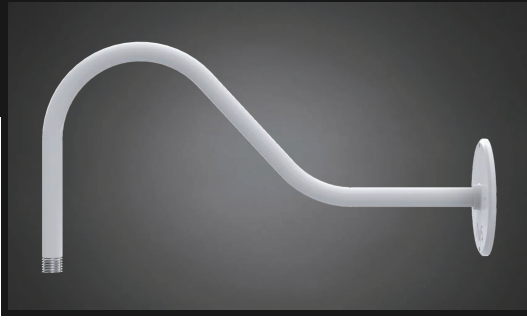

GBR A6™ MOUNTING

PROJECT: _____

TYPE: _____

QUANTITY: _____

PN: GBR A6

| | |
|---------------------|--|
| APPLICATION | <ul style="list-style-type: none">• WALL MOUNT |
| DIMENSION | <ul style="list-style-type: none">• 23"W (58CM) RLM MOUNTING ARM• 6"D (15CM) ROUND MOUNTING PLATE |
| MOUNTING | <ul style="list-style-type: none">• 2 INNER HOLES MOUNT 4" (10CM) JUNCTION BOX• 2 OUTER HOLES MOUNT TO SURROUNDING WALL |
| CONSTRUCTION | <ul style="list-style-type: none">• ALUMINUM |
| FINISHES | <ul style="list-style-type: none">• AVAILABLE IN SEVERAL TMS SPECIALTY, AND POWDER COATED FINISHES• CUSTOM RAL FINISHES AVAILABLE |

GBR A6™ MOUNTING

PROJECT: _____

TYPE: _____

QUANTITY: _____

GBR A6 - _____ 1

| 1. | AN | BR | F04 | F05 | F07 | F08 | F09 | F10 | F13 | F14 |
|--------|-----------------|------------------|----------------|-------------|-----------------|---------------|---------------|-----------------|-----------------|-----------------|
| FINISH | ANODIZED | BRUSHED ALUMINUM | MATTE WHITE | GLOSS WHITE | ZEUS BROWN | MIDNIGHT BLUE | PEWTER | FIRE RED | FOREST GREEN | SUNSHINE YELLOW |
| | F15 | F16 | F18 | F21 | F24 | F25 | F26 | F31 | F32 | F33 |
| | MATTE BLACK | GLOSS BLACK | SATIN ALUMINUM | ARCH BRONZE | MELTED PLATINUM | MELTED GOLD | MELTED COPPER | SILVER METALLIC | BRONZE METALLIC | PYRITE BRONZE |
| | F45 | RAL | | | | | | | | |
| | COPPER METALLIC | CUSTOM (SPECIFY) | | | | | | | | |