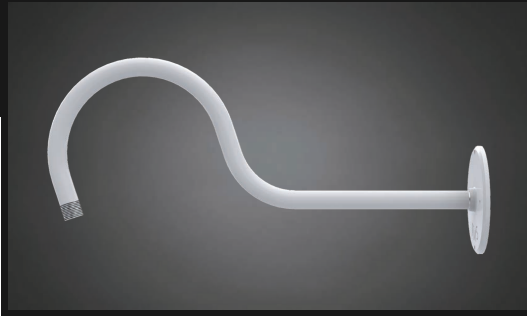

GBR A4™ MOUNTING

PROJECT: _____

TYPE: _____

QUANTITY: _____

GBR A4 - _____ 1

1.	AN	BR	F04	F05	F07	F08	F09	F10	F13	F14
FINISH	ANODIZED	BRUSHED ALUMINUM	MATTE WHITE	GLOSS WHITE	ZEUS BROWN	MIDNIGHT BLUE	PEWTER	FIRE RED	FOREST GREEN	SUNSHINE YELLOW
	F15	F16	F18	F21	F24	F25	F26	F31	F32	F33
	MATTE BLACK	GLOSS BLACK	SATIN ALUMINUM	ARCH BRONZE	MELTED PLATINUM	MELTED GOLD	MELTED COPPER	SILVER METALLIC	BRONZE METALLIC	PYRITE BRONZE
	F45	RAL								
	COPPER METALLIC	CUSTOM (SPECIFY)								

NOTE: SOME OPTIONS MAY NOT BE COMPATIBLE WITH OTHERS. ALL SPECIFICATIONS ARE SUBJECT TO CHANGE WITHOUT NOTICE. CONTACT TMS LIGHTING FOR UPDATED SPECIFICATIONS.