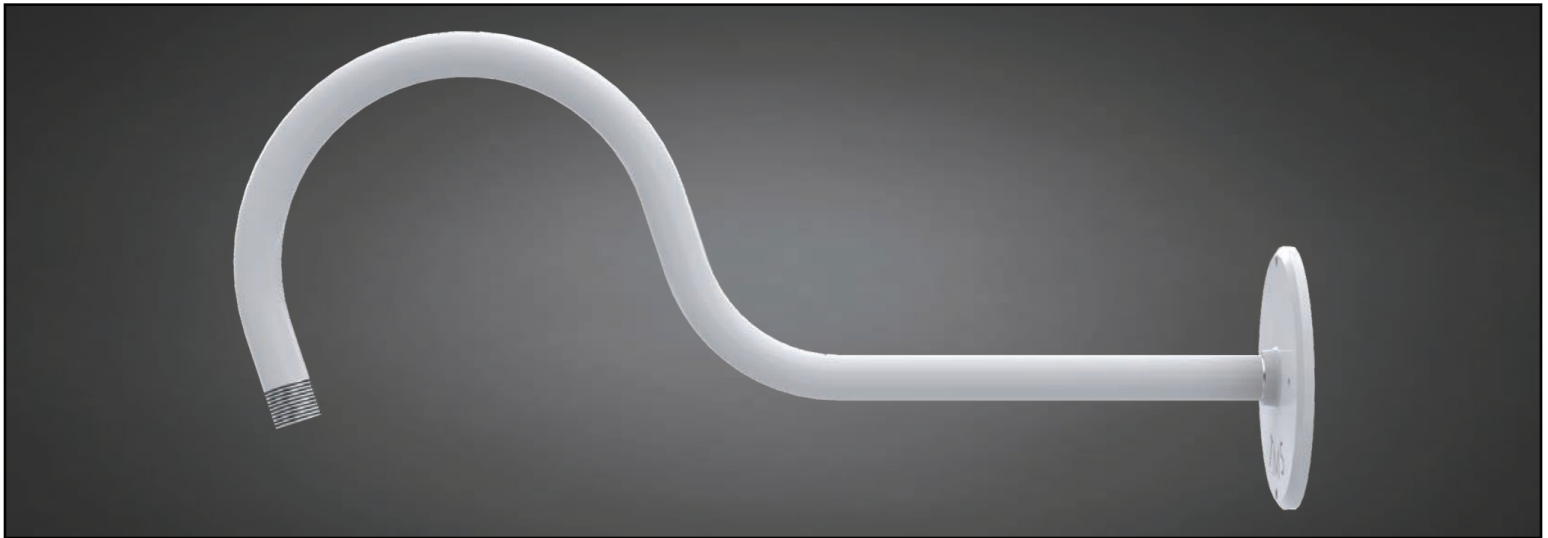

GBR A4™ MOUNTING

PROJECT: _____

TYPE: _____

QUANTITY: _____

PN: GBR A4

APPLICATION	<ul style="list-style-type: none">• WALL MOUNT
DIMENSION	<ul style="list-style-type: none">• 23"W (58CM) RLM MOUNTING ARM• 6"D (15CM) ROUND MOUNTING PLATE
MOUNTING	<ul style="list-style-type: none">• 2 INNER HOLES MOUNT 4" (10CM) JUNCTION BOX• 2 OUTER HOLES MOUNT TO SURROUNDING WALL
CONSTRUCTION	<ul style="list-style-type: none">• ALUMINUM
FINISHES	<ul style="list-style-type: none">• AVAILABLE IN SEVERAL TMS SPECIALTY, AND POWDER COATED FINISHES• CUSTOM RAL FINISHES AVAILABLE