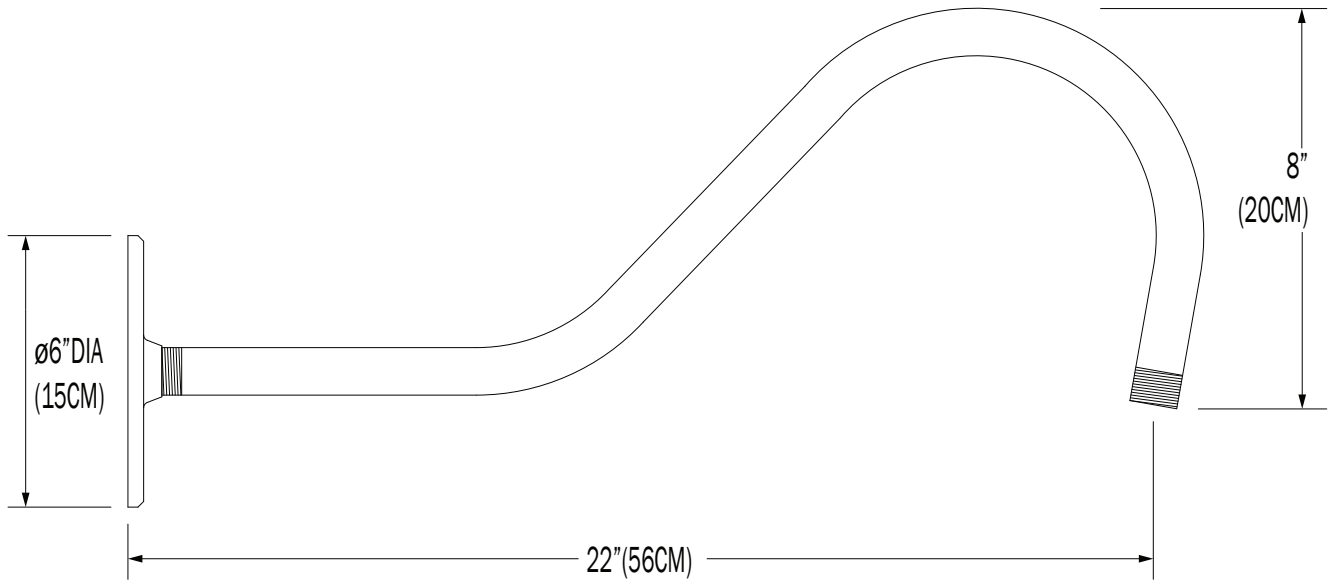

GBR A4™ MOUNTING

GBR A4

CUSTOM

NOTE: THIS FIXTURE CAN BE CUSTOMIZE. DIMENSION, LAMP TYPES, ENCLOSURE, AND COLOR CAN BE MODIFIED TO SUIT YOUR LIGHTING AND ARCHITECTURAL REQUIREMENTS. CONTACT YOUR LOCAL REPRESENTATIVE FOR MORE DETAILS: <https://tmslighting.com/sales-agents.html>

TMSLIGHTING