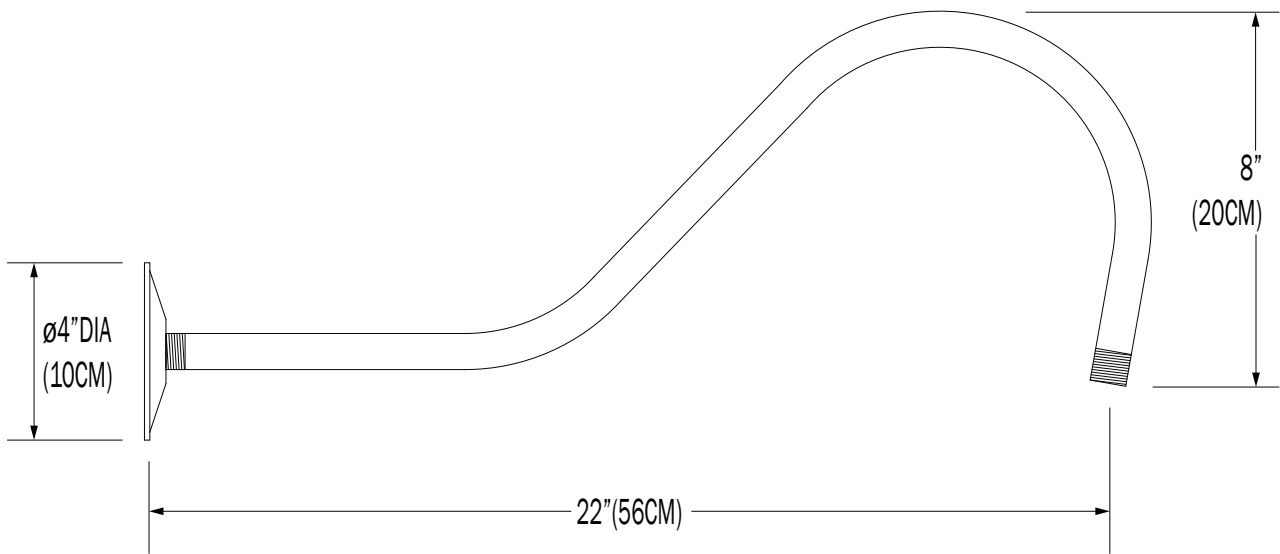

GBR A3

CUSTOM

NOTE: THIS FIXTURE CAN BE CUSTOMIZE. DIMENSION, LAMP TYPES, ENCLOSURE, AND COLOR CAN BE MODIFIED TO SUIT YOUR LIGHTING AND ARCHITECTURAL REQUIREMENTS. CONTACT YOUR LOCAL REPRESENTATIVE FOR MORE DETAILS: <https://tmslighting.com/sales-agents.html>