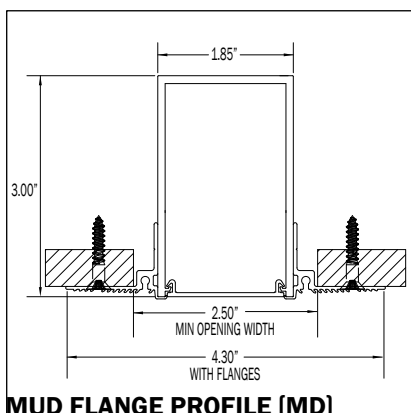

MUD FLANGE PROFILE (MD)