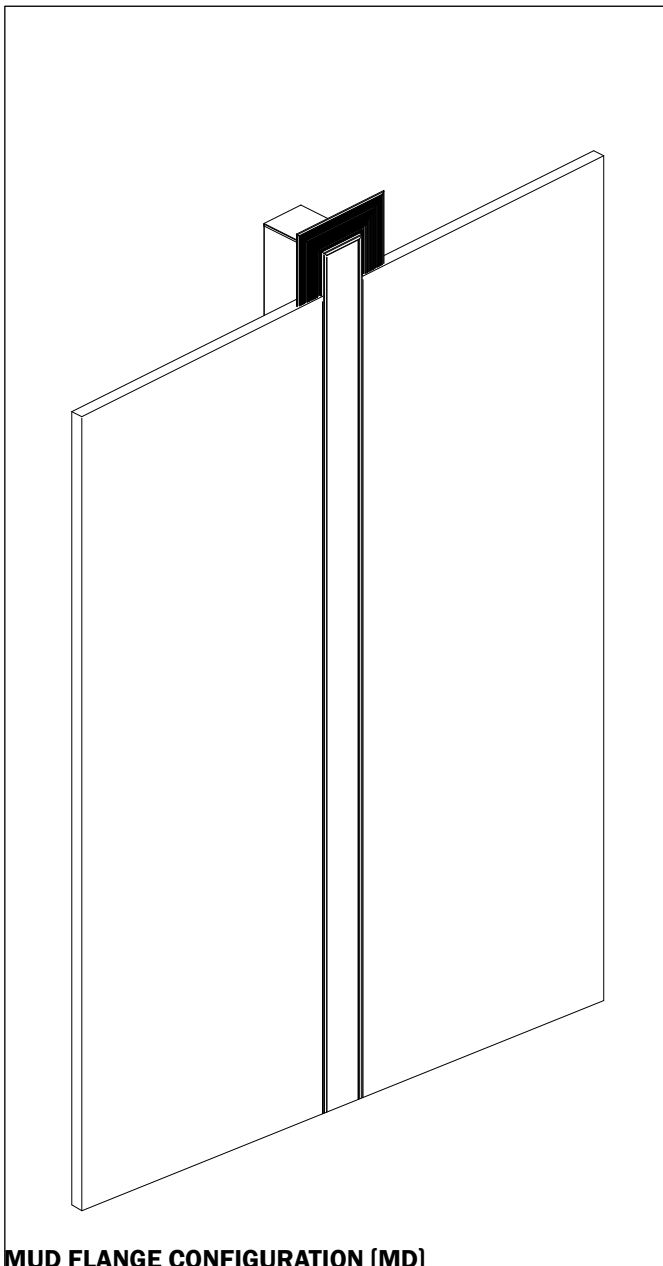

FLIRE WALL™ RECESSED

MUD FLANGE CONFIGURATION (MD)