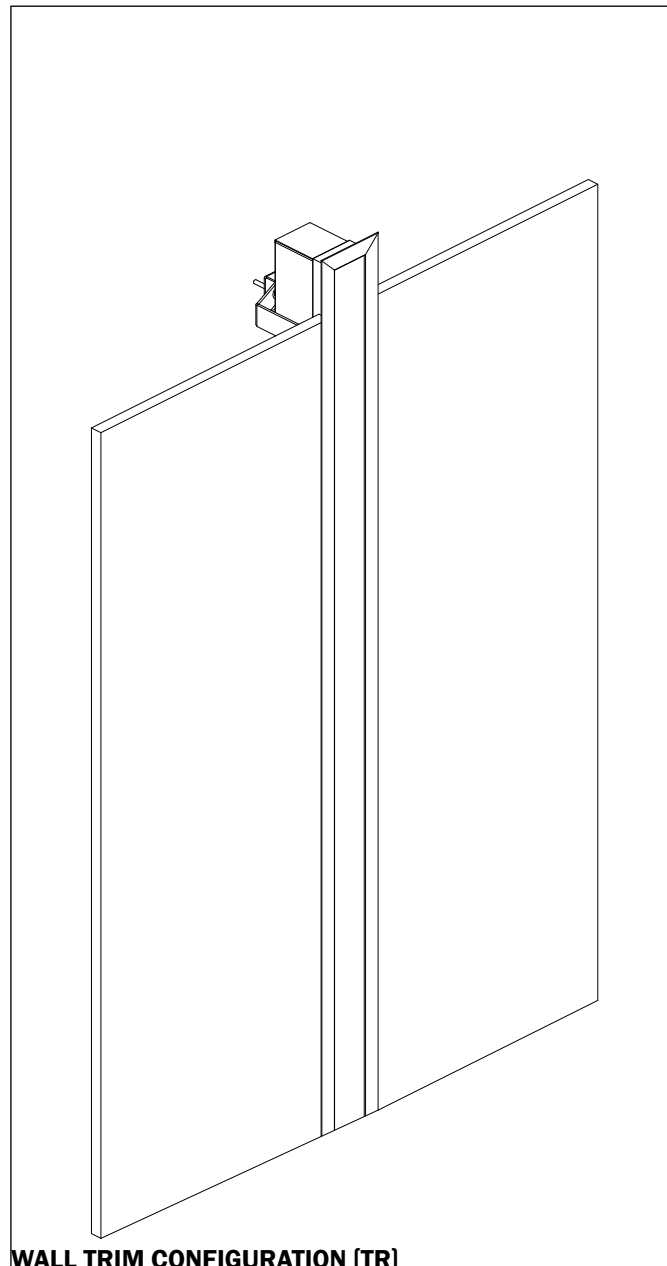

WALL TRIM CONFIGURATION (TR)