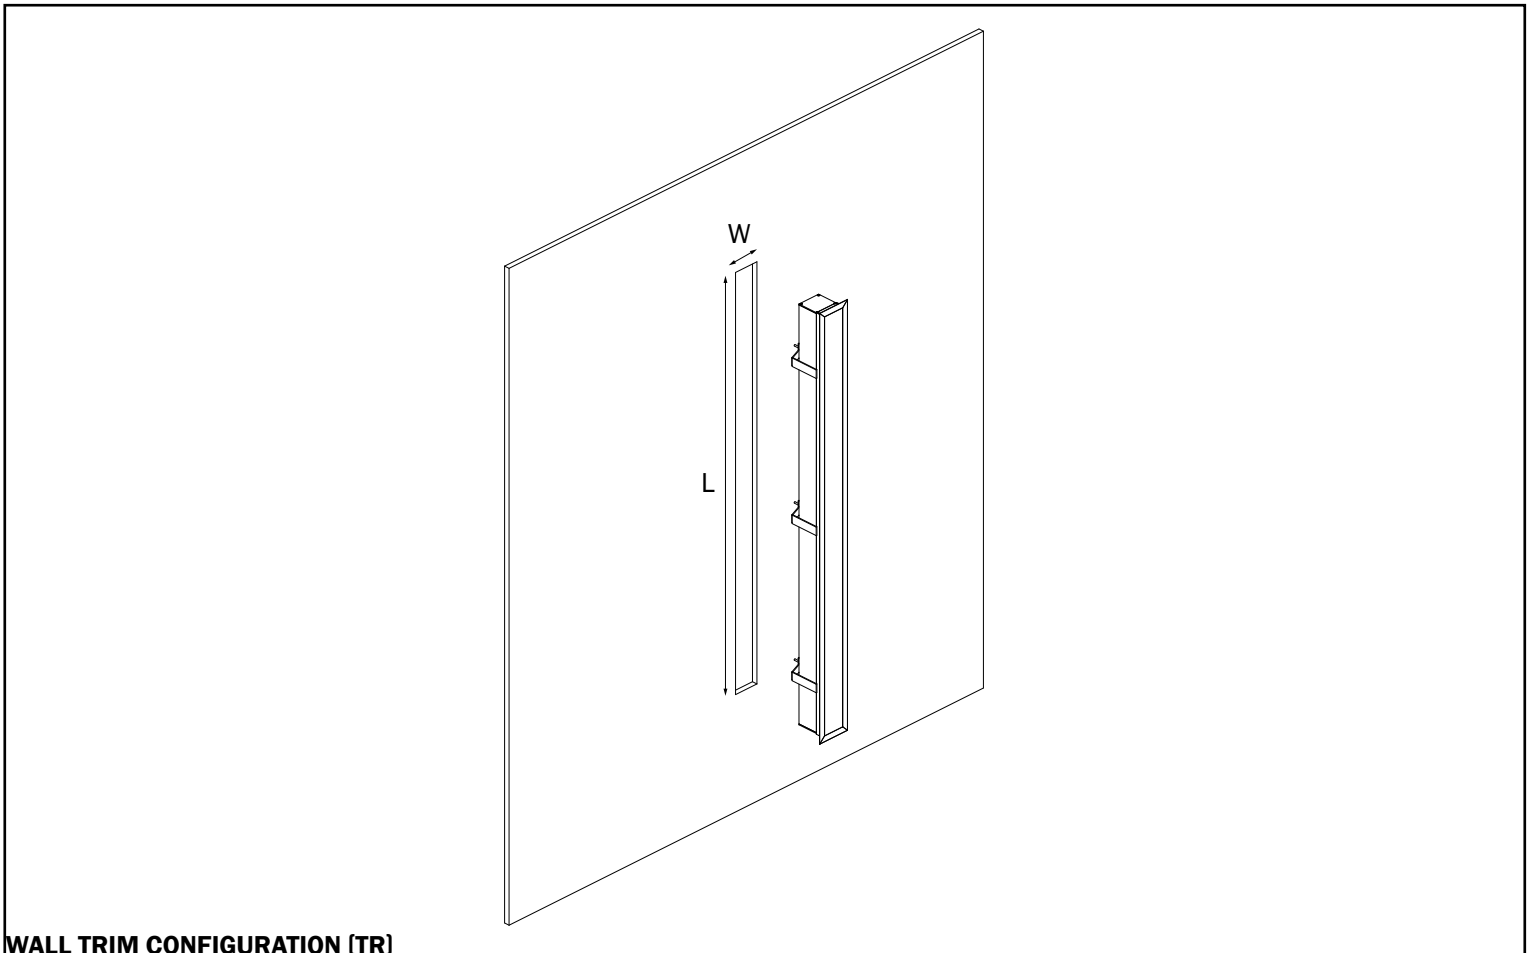

TOLERANCES

PN	MUD FLANGE (MD) TOLERANCE (LxW)	WALL TRIM (TR) TOLERANCE (LxW)
W24	24 - 13/16" x 2 - 1/2"	24 - 1/2" x 2 - 13/64"
W48	48 - 13/16" x 2 - 1/2"	48 - 1/2" x 2 - 13/64"
W72	78 - 13/16" x 2 - 1/2"	72 - 1/2" x 2 - 13/64"
W96	96 - 13/16" x 2 - 1/2"	96 - 1/2" x 2 - 13/64"
W120	120 - 13/16" x 2 - 1/2"	120 - 1/2" x 2 - 13/64"
W144	144 - 13/16" x 2 - 1/2"	144 - 1/2" x 2 - 13/64"