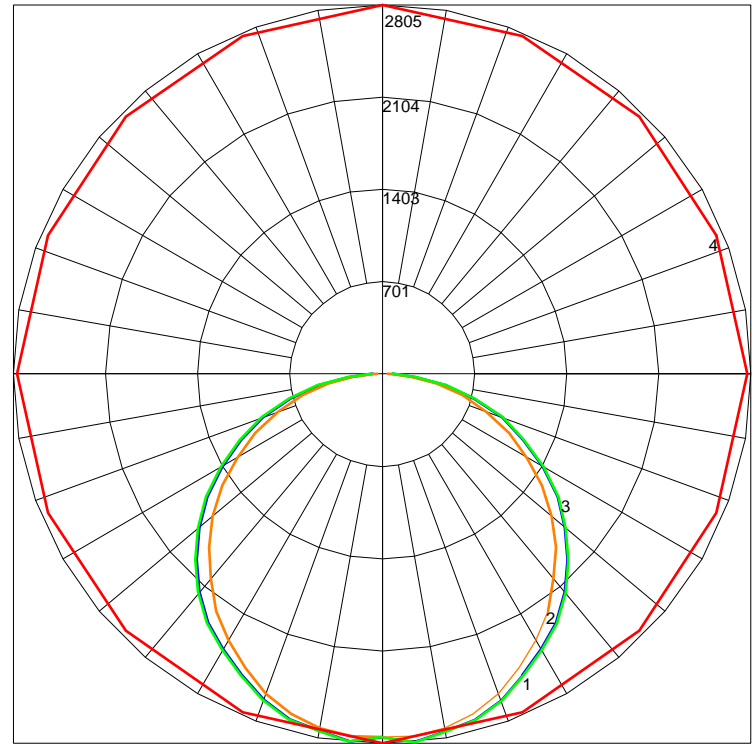

IES INDOOR REPORT
PHOTOMETRIC FILENAME : 570FLRW-W24-35K-F05.IES

POLAR GRAPH

MAXIMUM CANDELA = 497.14 LOCATED AT HORIZONTAL ANGLE = 0, VERTICAL ANGLE = 5
 # 1 - VERTICAL PLANE THROUGH HORIZONTAL ANGLES (0 - 180) (THROUGH MAX. CD.)
 # 2 - VERTICAL PLANE THROUGH HORIZONTAL ANGLES (45 - 225)
 # 3 - VERTICAL PLANE THROUGH HORIZONTAL ANGLES (90 - 270)
 # 4 - HORIZONTAL CONE THROUGH VERTICAL ANGLE (5) (THROUGH MAX. CD.)

LUMINAIRE LUMENS 1381
TOTAL LUMINAIRE EFFICIENCY 80%
LUMINAIRE EFFECIENCY RATING 107
TOTAL LUMINAIRE WATTS 13

IES INDOOR REPORT
PHOTOMETRIC FILENAME : 570FLRW-W144-35K-F05.IES

POLAR GRAPH

MAXIMUM CANDELA = 2805.12 LOCATED AT HORIZONTAL ANGLE = 90, VERTICAL ANGLE = 5
 # 1 - VERTICAL PLANE THROUGH HORIZONTAL ANGLES (90 - 270) (THROUGH MAX. CD.)
 # 2 - VERTICAL PLANE THROUGH HORIZONTAL ANGLES (45 - 225)
 # 3 - VERTICAL PLANE THROUGH HORIZONTAL ANGLES (90 - 270)
 # 4 - HORIZONTAL CONE THROUGH VERTICAL ANGLE (5) (THROUGH MAX. CD.)