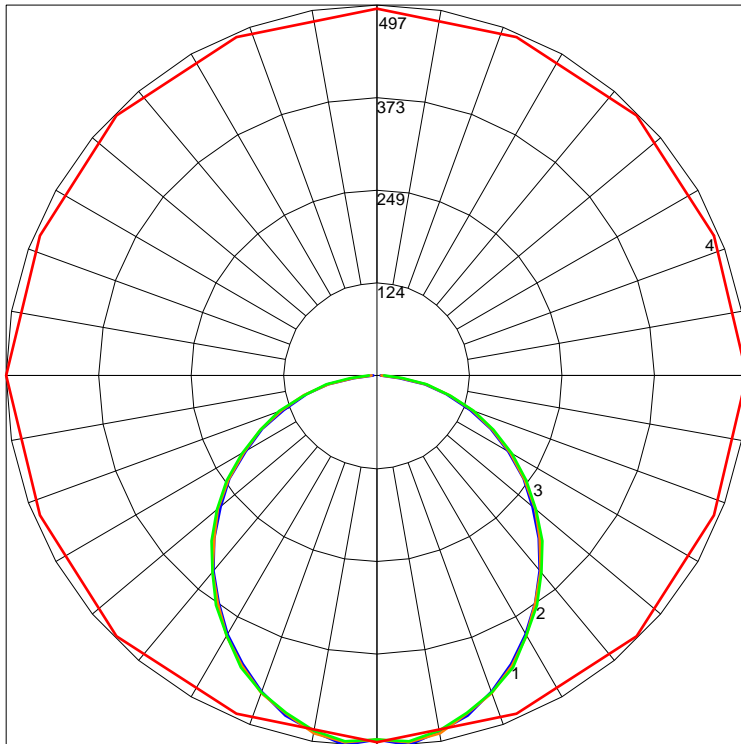

FLIRE WALL™ RECESSED

MUD FLANGE CONFIGURATION (MD)

WALL TRIM CONFIGURATION (TR)

MUD FLANGE PROFILE (MD)

WALL TRIM PROFILE (TR)

TOLERANCES

PN	MUD FLANGE (MD) TOLERANCE (LxW)	WALL TRIM (TR) TOLERANCE (LxW)
W24	24 - 13/16" x 2 - 1/2"	24 - 1/2" x 2 - 13/64"
W48	48 - 13/16" x 2 - 1/2"	48 - 1/2" x 2 - 13/64"
W72	78 - 13/16" x 2 - 1/2"	72 - 1/2" x 2 - 13/64"
W96	96 - 13/16" x 2 - 1/2"	96 - 1/2" x 2 - 13/64"
W120	120 - 13/16" x 2 - 1/2"	120 - 1/2" x 2 - 13/64"
W144	144 - 13/16" x 2 - 1/2"	144 - 1/2" x 2 - 13/64"

IES INDOOR REPORT
PHOTOMETRIC FILENAME : 570FLRW-W24-35K-F05.IES

POLAR GRAPH

MAXIMUM CANDELA = 497.14 LOCATED AT HORIZONTAL ANGLE = 0, VERTICAL ANGLE = 5
 # 1 - VERTICAL PLANE THROUGH HORIZONTAL ANGLES (0 - 180) (THROUGH MAX. CD.)
 # 2 - VERTICAL PLANE THROUGH HORIZONTAL ANGLES (45 - 225)
 # 3 - VERTICAL PLANE THROUGH HORIZONTAL ANGLES (90 - 270)
 # 4 - HORIZONTAL CONE THROUGH VERTICAL ANGLE (5) (THROUGH MAX. CD.)

LUMINAIRE LUMENS 1381
TOTAL LUMINAIRE EFFICIENCY 80%
LUMINAIRE EFFECIENCY RATING 107
TOTAL LUMINAIRE WATTS 13

IES INDOOR REPORT
PHOTOMETRIC FILENAME : 570FLRW-W144-35K-F05.IES

POLAR GRAPH

MAXIMUM CANDELA = 2805.12 LOCATED AT HORIZONTAL ANGLE = 90, VERTICAL ANGLE = 5
 # 1 - VERTICAL PLANE THROUGH HORIZONTAL ANGLES (90 - 270) (THROUGH MAX. CD.)
 # 2 - VERTICAL PLANE THROUGH HORIZONTAL ANGLES (45 - 225)
 # 3 - VERTICAL PLANE THROUGH HORIZONTAL ANGLES (90 - 270)
 # 4 - HORIZONTAL CONE THROUGH VERTICAL ANGLE (5) (THROUGH MAX. CD.)