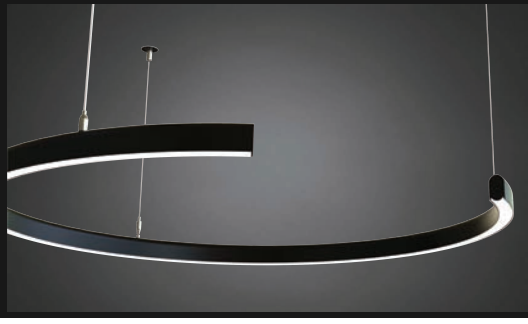

FIBONACCI C™ PENDANT

PROJECT: _____

TYPE: _____

QUANTITY: _____

505FIC

1   2   3   4   5   6   7   8

1.	24D					48D				
DIA	24" DIA. (61CM)					48" DIA. (122CM)				
LED (W)	26W					47W				
LUMENS	1954					3483				
2.	H			M			L			C ¹
OUTPUT	100% LUMEN OUTPUT			75% LUMEN OUTPUT			50% LUMEN OUTPUT			[CUSTOM] % LUMEN OUTPUT
3.	30K			35K			40K			
LED CCT	3000			3500			4000			
4.	120			277			UNI			
VOLTAGE	120V			277V			120 - 277V			
5.	POS									
MOUNTING	POWER OVER SUSPENSION W/ AIRCRAFT CABLES									
6.	CD					RM				
DRIVER	CANOPY MOUNT					REMOTE MOUNT				
7.	F04	F05	F09	F15	F16	F18	F21	F31	F33	RAL
FINISH	MATTE WHITE	GLOSS WHITE	PEWTER	MATTE BLACK	GLOSS BLACK	SATIN ALUMINUM	ARCH BRONZE	SILVER METALLIC	PYRITE BRONZE	CUSTOM (SPECIFY)
8.	NONE					DIML				
DIMMING	---					LED DIMMING (0 - 10V, CURRENT - SINKING)				

1. CUSTOM PERCENTAGE I.E. 60%. CONSULT FACTORY.

NOTE: SOME OPTIONS MAY NOT BE COMPATIBLE WITH OTHERS. ALL SPECIFICATIONS ARE SUBJECT TO CHANGE WITHOUT NOTICE. CONTACT TMS LIGHTING FOR UPDATED SPECIFICATIONS.