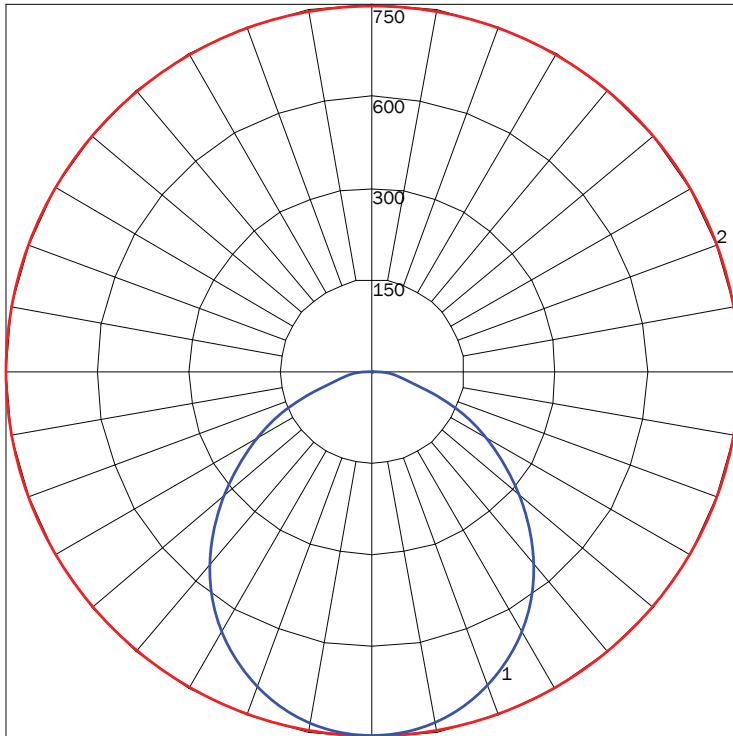

## DIRECT

PN	SIZE (DIA)	LUMENS	WATTAGE
505FIC	24D	1954	26
	48D	3483	47

### POLAR GRAPH

MAXIMUM CANDELA = 773 LOCATED AT HORIZONTAL ANGLE = 0, VERTICAL ANGLE = 0  
 # 1 - VERTICAL PLANE THROUGH HORIZONTAL ANGLES (0 - 180) (THROUGH MAX. CD.)  
 # 2 - HORIZONTAL CONE THROUGH VERTICAL ANGLE (5) (THROUGH MAX. CD.)

### POLAR GRAPH

MAXIMUM CANDELA = 1342 LOCATED AT HORIZONTAL ANGLE = 0, VERTICAL ANGLE = 45  
 # 1 - VERTICAL PLANE THROUGH HORIZONTAL ANGLES (45 - 225) (THROUGH MAX. CD.)  
 # 2 - HORIZONTAL CONE THROUGH VERTICAL ANGLE (25) (THROUGH MAX. CD.)