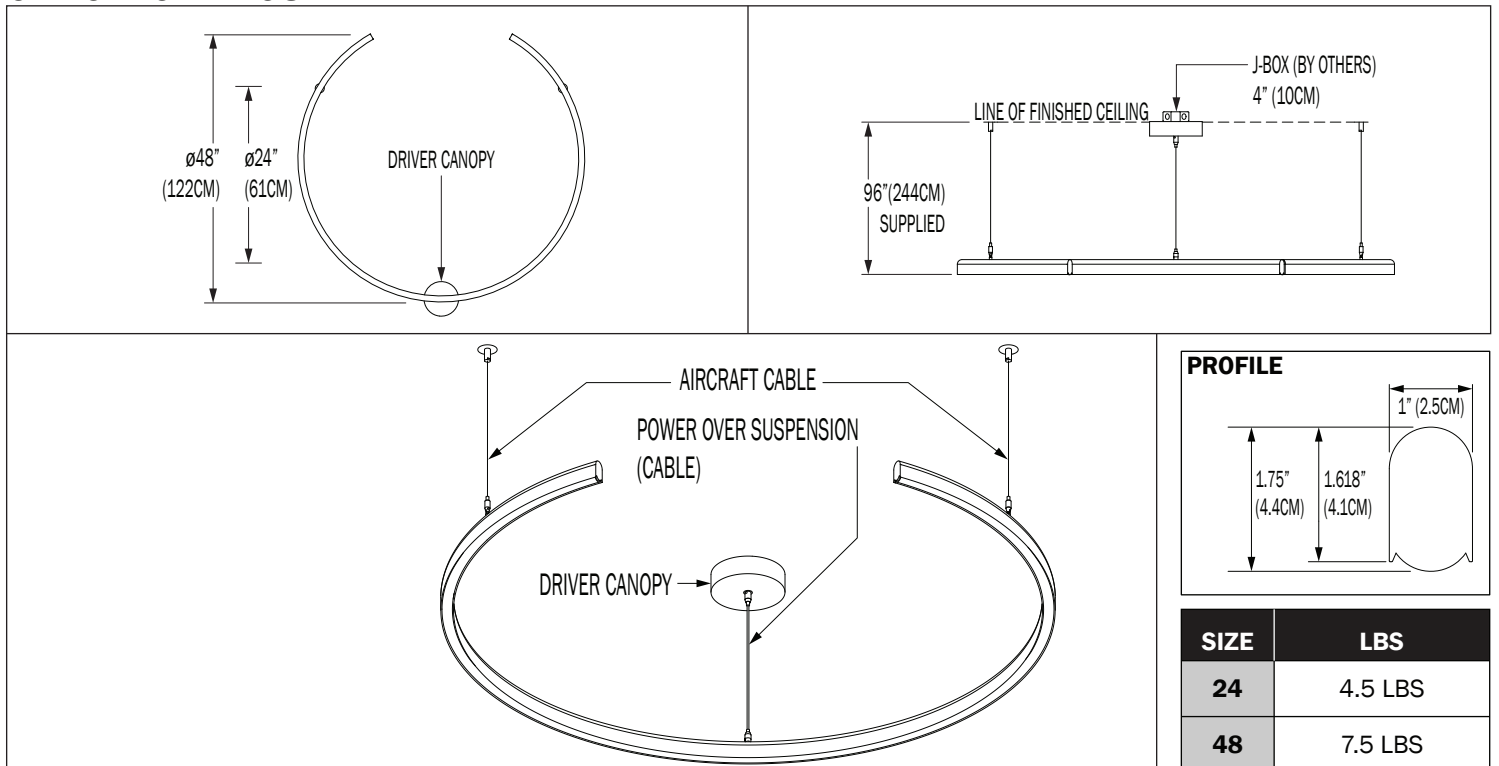

CD - CANOPY MOUNT

SIZE	LBS
24	4.5 LBS
48	7.5 LBS