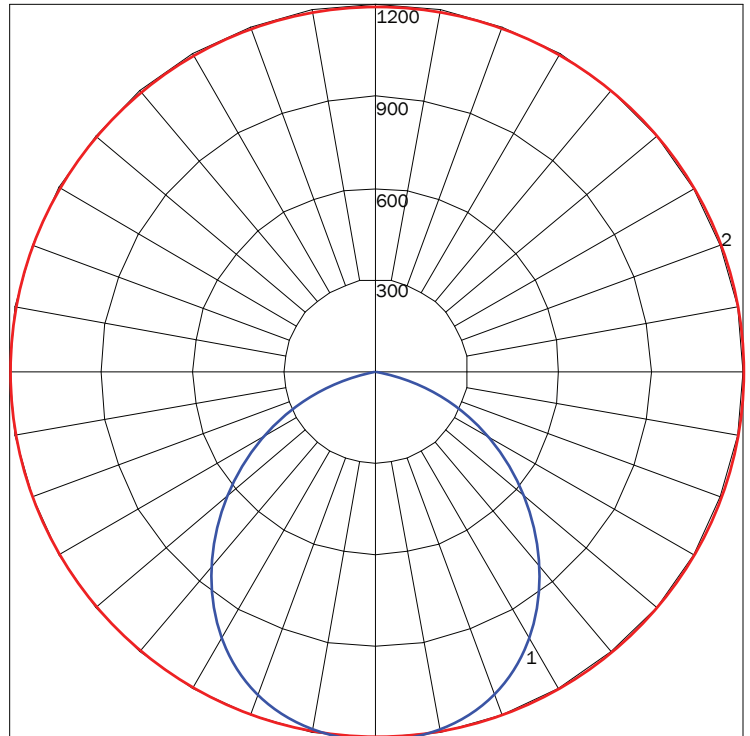

## DIRECT

PN	SIZE (DIA)	LUMENS	WATTAGE
505FIC	24D	1954	26
	48D	3483	47

### POLAR GRAPH

MAXIMUM CANDELA = 773 LOCATED AT HORIZONTAL ANGLE = 0, VERTICAL ANGLE = 0  
 # 1 - VERTICAL PLANE THROUGH HORIZONTAL ANGLES (0 - 180) (THROUGH MAX. CD.)  
 # 2 - HORIZONTAL CONE THROUGH VERTICAL ANGLE (5) (THROUGH MAX. CD.)

**LUMINAIRE LUMENS** 1954  
**TOTAL LUMINAIRE EFFICIENCY** 100%  
**LUMINAIRE EFFICACY RATING** 75  
**TOTAL LUMINAIRE WATTS** 26

### POLAR GRAPH

MAXIMUM CANDELA = 1342 LOCATED AT HORIZONTAL ANGLE = 0, VERTICAL ANGLE = 45  
 # 1 - VERTICAL PLANE THROUGH HORIZONTAL ANGLES (45 - 225) (THROUGH MAX. CD.)  
 # 2 - HORIZONTAL CONE THROUGH VERTICAL ANGLE (25) (THROUGH MAX. CD.)