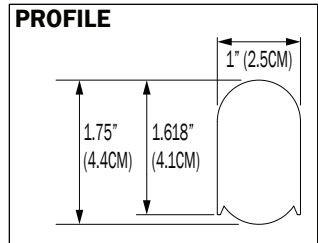

CD - CANOPY MOUNT

SIZE	LBS
24	4.5 LBS
48	7.5 LBS