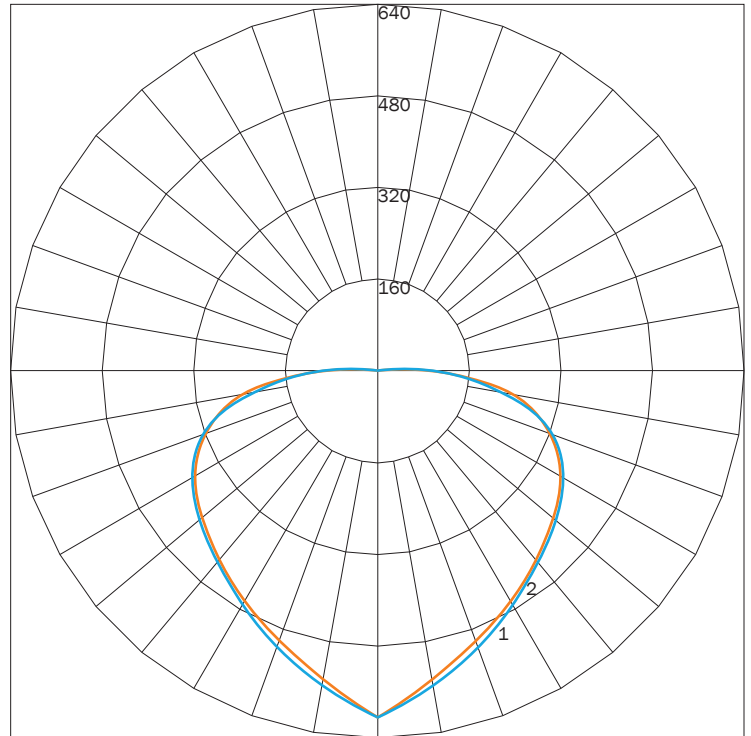

DIRECT

PN	ILLUMINATION	LUMENS	WATTAGE
10W	15LED	1090	15
	150IN	2240	150

IES INDOOR REPORT

PHOTOMETRIC FILENAME : 10W 15LED F05.IES

POLAR GRAPH

MAXIMUM CANDELA = 1078.77 LOCATED AT HORIZONTAL ANGLE = 0, VERTICAL ANGLE = 0
 # 1 - VERTICAL PLANE THROUGH HORIZONTAL ANGLES (90 - 270)
 # 2 - VERTICAL PLANE THROUGH HORIZONTAL ANGLES (0 - 180)
 # 3 - HORIZONTAL CONE THROUGH VERTICAL ANGLE (90)

LUMINAIRE LUMENS	1090
TOTAL LUMINAIRE EFFICIENCY	NA
LUMINAIRE EFFICACY RATING	64
TOTAL LUMINAIRE WATTS	17

IES INDOOR REPORT

PHOTOMETRIC FILENAME : 10W 150IN.IES

POLAR GRAPH

MAXIMUM CANDELA = 613.755 LOCATED AT HORIZONTAL ANGLE = 45, VERTICAL ANGLE = 5
 # 1 - VERTICAL PLANE THROUGH HORIZONTAL ANGLES (90 - 270)
 # 2 - VERTICAL PLANE THROUGH HORIZONTAL ANGLES (0 - 180)