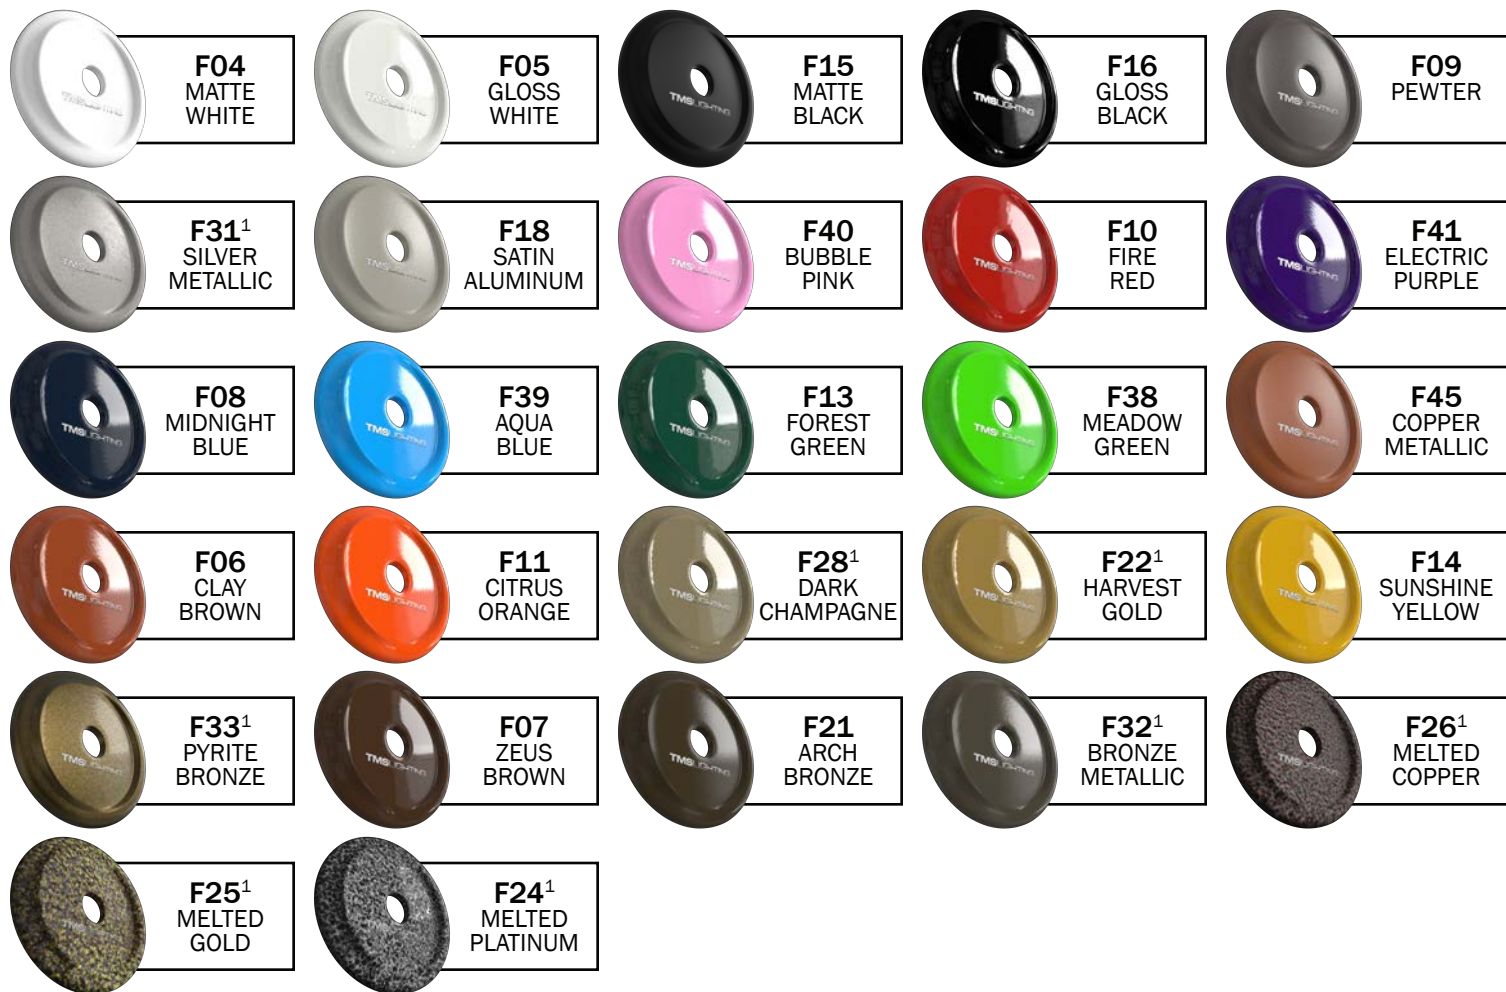

LUMINAIRE LUMENS	1090
TOTAL LUMINAIRE EFFICIENCY	NA
LUMINAIRE EFFICACY RATING	64
TOTAL LUMINAIRE WATTS	17

IES INDOOR REPORT

PHOTOMETRIC FILENAME : 10W 150IN.IES

POLAR GRAPH

MAXIMUM CANDELA = 613.755 LOCATED AT HORIZONTAL ANGLE = 45, VERTICAL ANGLE = 5
 # 1 - VERTICAL PLANE THROUGH HORIZONTAL ANGLES (90 - 270)
 # 2 - VERTICAL PLANE THROUGH HORIZONTAL ANGLES (0 - 180)

LUMINAIRE LUMENS	2240
TOTAL LUMINAIRE EFFICIENCY	84%
LUMINAIRE EFFICACY RATING	15
TOTAL LUMINAIRE WATTS	150

FINISHES

PREMIUM FINISHES

PREMIUM MATERIALS

1: FINISHES IS APPLIED TO THE INTERIOR AND EXTERIOR OF THE FIXTURE.
 2: MATERIALS ARE CONSISTENT (INTERIOR & EXTERIOR). STEMS AND CANOPIES WILL BE F16 GLOSS BLACK.
 NOTE: ALL FINISHES NOT MARKED WITH NOTATION (1) ARE APPLIED TO THE EXTERIOR ONLY. THE INTERIOR WILL BE F05 GLOSS WHITE.
 MATTE FINISHES AVAILABLE. CONSULT FACTORY.
 FINISHES ARE SUBJECT TO AVAILABILITY AND MAY NOT BE APPLICABLE TO ALL FIXTURES OR FOR QUICKSHIP.
 DISPLAYED FINISHES DIFFER BETWEEN SCREENS AS WELL AS PRINTERS AND MAY NOT ACCURATELY DEPICT COLOR.