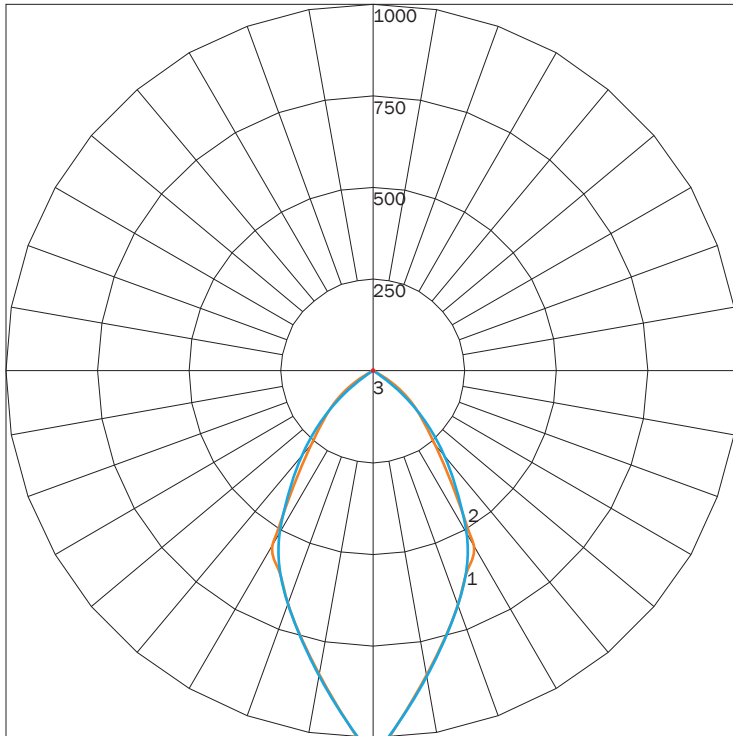

DIRECT

PN	ILLUMINATION	LUMENS	WATTAGE
10W	15LED	1090	15
	150IN	2240	150

IES INDOOR REPORT

PHOTOMETRIC FILENAME : 10W 15LED F05.IES

POLAR GRAPH

MAXIMUM CANDELA = 1078.77 LOCATED AT HORIZONTAL ANGLE = 0, VERTICAL ANGLE = 0
 # 1 - VERTICAL PLANE THROUGH HORIZONTAL ANGLES (90 - 270)
 # 2 - VERTICAL PLANE THROUGH HORIZONTAL ANGLES (0 - 180)
 # 3 - HORIZONTAL CONE THROUGH VERTICAL ANGLE (90)

LUMINAIRE LUMENS	1090
TOTAL LUMINAIRE EFFICIENCY	NA
LUMINAIRE EFFICACY RATING	64
TOTAL LUMINAIRE WATTS	17

IES INDOOR REPORT

PHOTOMETRIC FILENAME : 10W 150IN.IES

POLAR GRAPH

MAXIMUM CANDELA = 613.755 LOCATED AT HORIZONTAL ANGLE = 45, VERTICAL ANGLE = 5
 # 1 - VERTICAL PLANE THROUGH HORIZONTAL ANGLES (90 - 270)
 # 2 - VERTICAL PLANE THROUGH HORIZONTAL ANGLES (0 - 180)