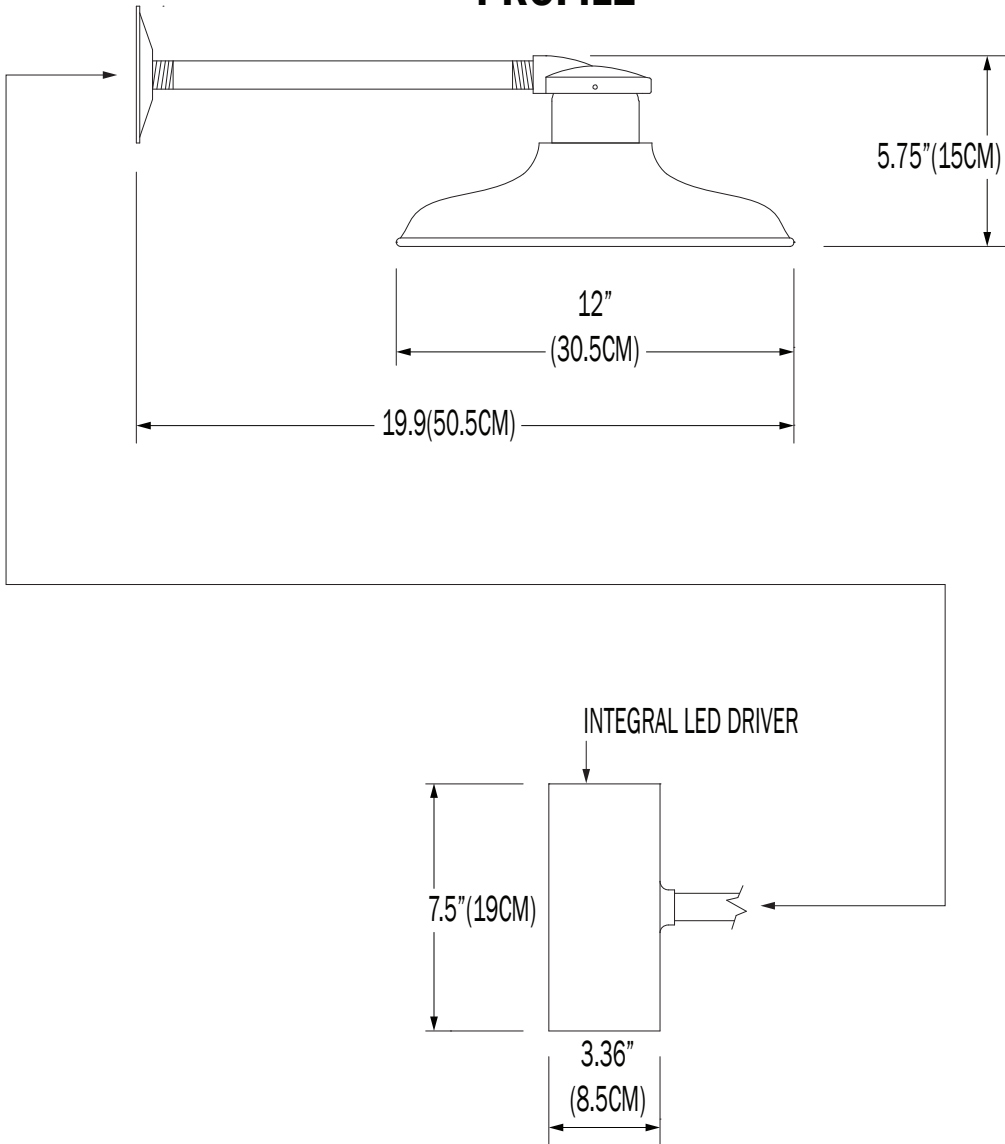

10W

PROFILE

CUSTOM

NOTE: THIS FIXTURE CAN BE CUSTOMIZE. DIMENSION, LAMP TYPES, ENCLOSURE, AND COLOR CAN BE MODIFIED TO SUIT YOUR LIGHTING AND ARCHITECTURAL REQUIREMENTS. CONTACT YOUR LOCAL REPRESENTATIVE FOR MORE DETAILS: <https://tmslighting.com/sales-agents.html>