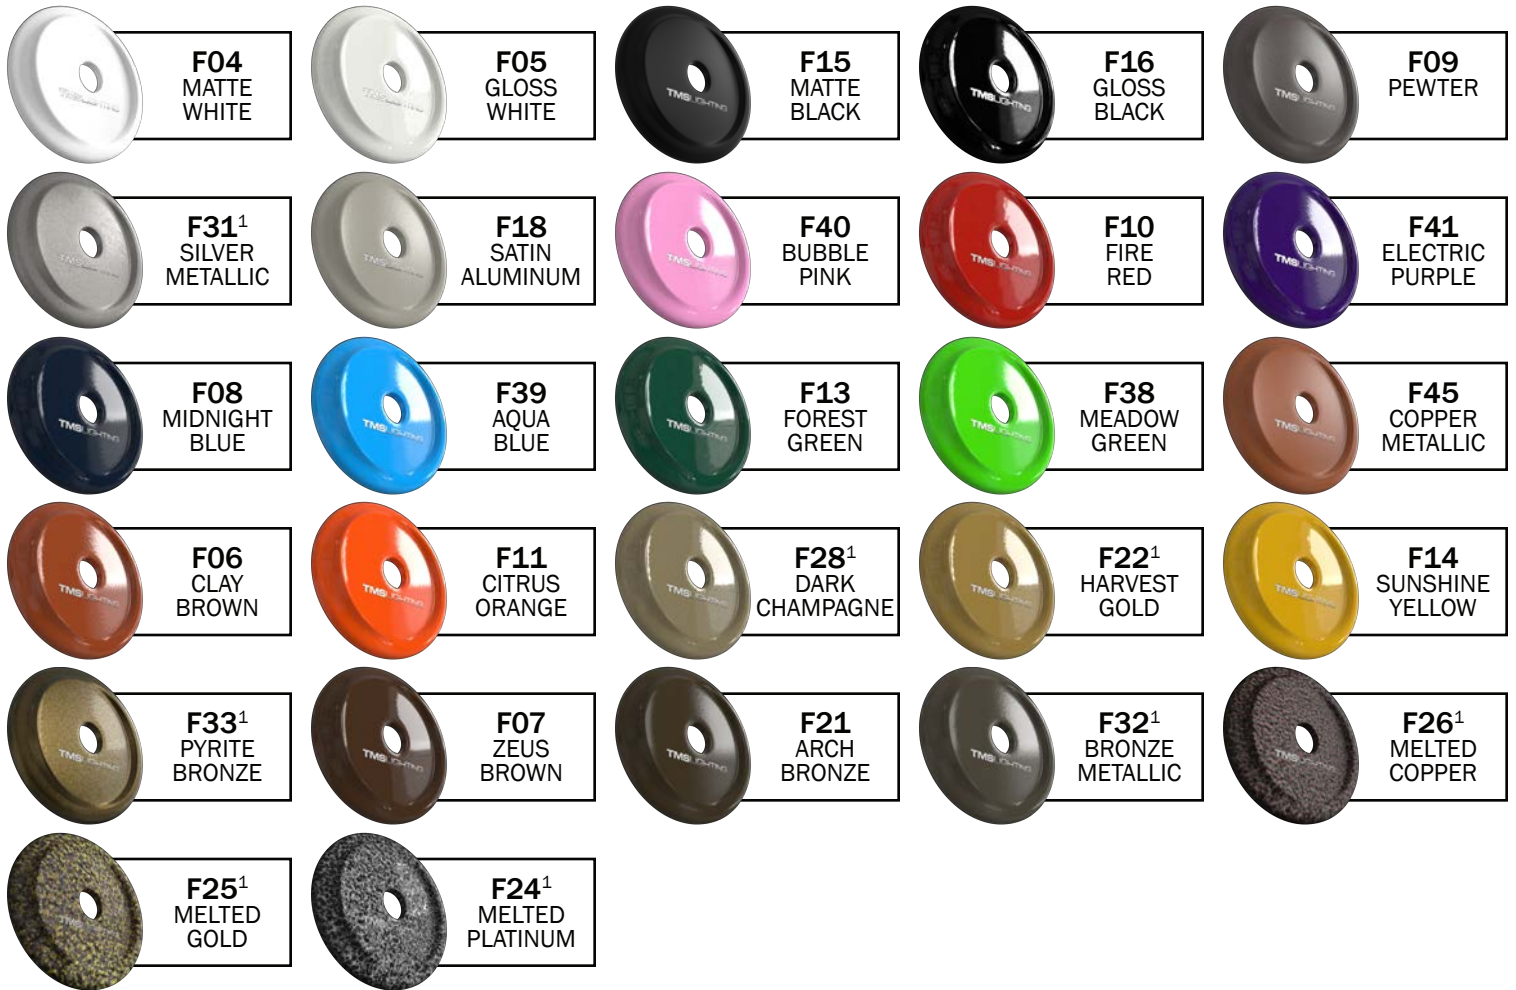

CHAPPY™ PENDANT

PROJECT: _____

TYPE: _____

QUANTITY: _____

499CH

1 2 3 4 5 6 7 8 9 10

1.	6					8				
DIAMETER	6"DIA. (15CM)					8"DIA. (20CM)				
2.	20IN					9LED				
ILLUMINATION	20W INCANDESCENT BED BASE					9W LED				
3.	---		30K			35K		40K		
LED CCT	NONE		3000K			3500K		4000K		
4.	120					277				
VOLTAGE	120V					277V				
5.	BC					WC				
CORD	BLACK DROP CORD					WHITE DROP CORD				
6.	F04	F05	F15	F16	F09	F31	F18	F06	F07	F08
FINISH	MATTE WHITE	GLOSS WHITE	MATTE BLACK	GLOSS BLACK	PEWTER	SILVER METALLIC	SATIN ALUMINUM	CLAY BROWN	ZEUS BROWN	MIDNIGHT BLUE
	F10	F11	F13	F14	F21	F22	F24	F25	F26	F28
	FIRE RED	CITRUS ORANGE	FOREST GREEN	SUNSHINE YELLOW	ARCH. BRONZE	HARVEST GOLD	MELTED PLATINUM	MELTED GOLD	MELTED COPPER	DARK CAMPAGNE
	F32	F33	F38	F39	F40	F41	F42	F43	F44	F45
BRONZE METALLIC	PYRITE BRONZE	MEADOW GREEN	AQUA BLUE	BUBBLE PINK	ELECTRIC PURPLE	FAUX CHROME	FAUX GOLD	FAUX COPPER	COPPER METALLIC	
7.	00	F04	F05	F15	F16	F18	F10	F11	F14	F38
ACCENT FINISH	SAME AS OUTSIDE	MATTE WHITE	GLOSS WHITE	MATTE BLACK	GLOSS BLACK	SATIN ALUMINUM	FIRE RED	CITRUS ORANGE	SUNSHINE YELLOW	MEADOW GREEN
	F39	F40	F41	F42	F43	F44	RAL			
	AQUA BLUE	BUBBLE PINK	ELECTRIC PURPLE	FAUX CHROME	FAUX GOLD	FAUX COPPER	CUSTOM (SPECIFY RAL)			
8.	---			DIML				DIME		
DIMMING	NONE			0 - 10 DIMMING (1%)				LUTRON HI - LUME 1%		
9.	---					EMR				
EMERGENCY	NONE					REMOTE				
10.	ACC									
MOUNTAIN ¹ ACCESSORIES	AIRCRAFT CABLE FOR DROP CORDS									

INTEGRAL DRIVER

REMOTE DRIVER

FINISHES

PREMIUM FINISHES

1: FINISHES IS APPLIED TO THE INTERIOR AND EXTERIOR OF THE FIXTURE.

2: MATERIALS ARE CONSISTENT (INTERIOR & EXTERIOR). STEMS AND CANOPIES WILL BE F16 GLOSS BLACK.

NOTE: ALL FINISHES NOT MARKED WITH NOTATION (1) ARE APPLIED TO THE EXTERIOR ONLY. THE INTERIOR WILL BE F05 GLOSS WHITE.

MATTE FINISHES AVAILABLE. CONSULT FACTORY.

FINISHES ARE SUBJECT TO AVAILABILITY AND MAY NOT BE APPLICABLE TO ALL FIXTURES OR FOR QUICKSHIP.